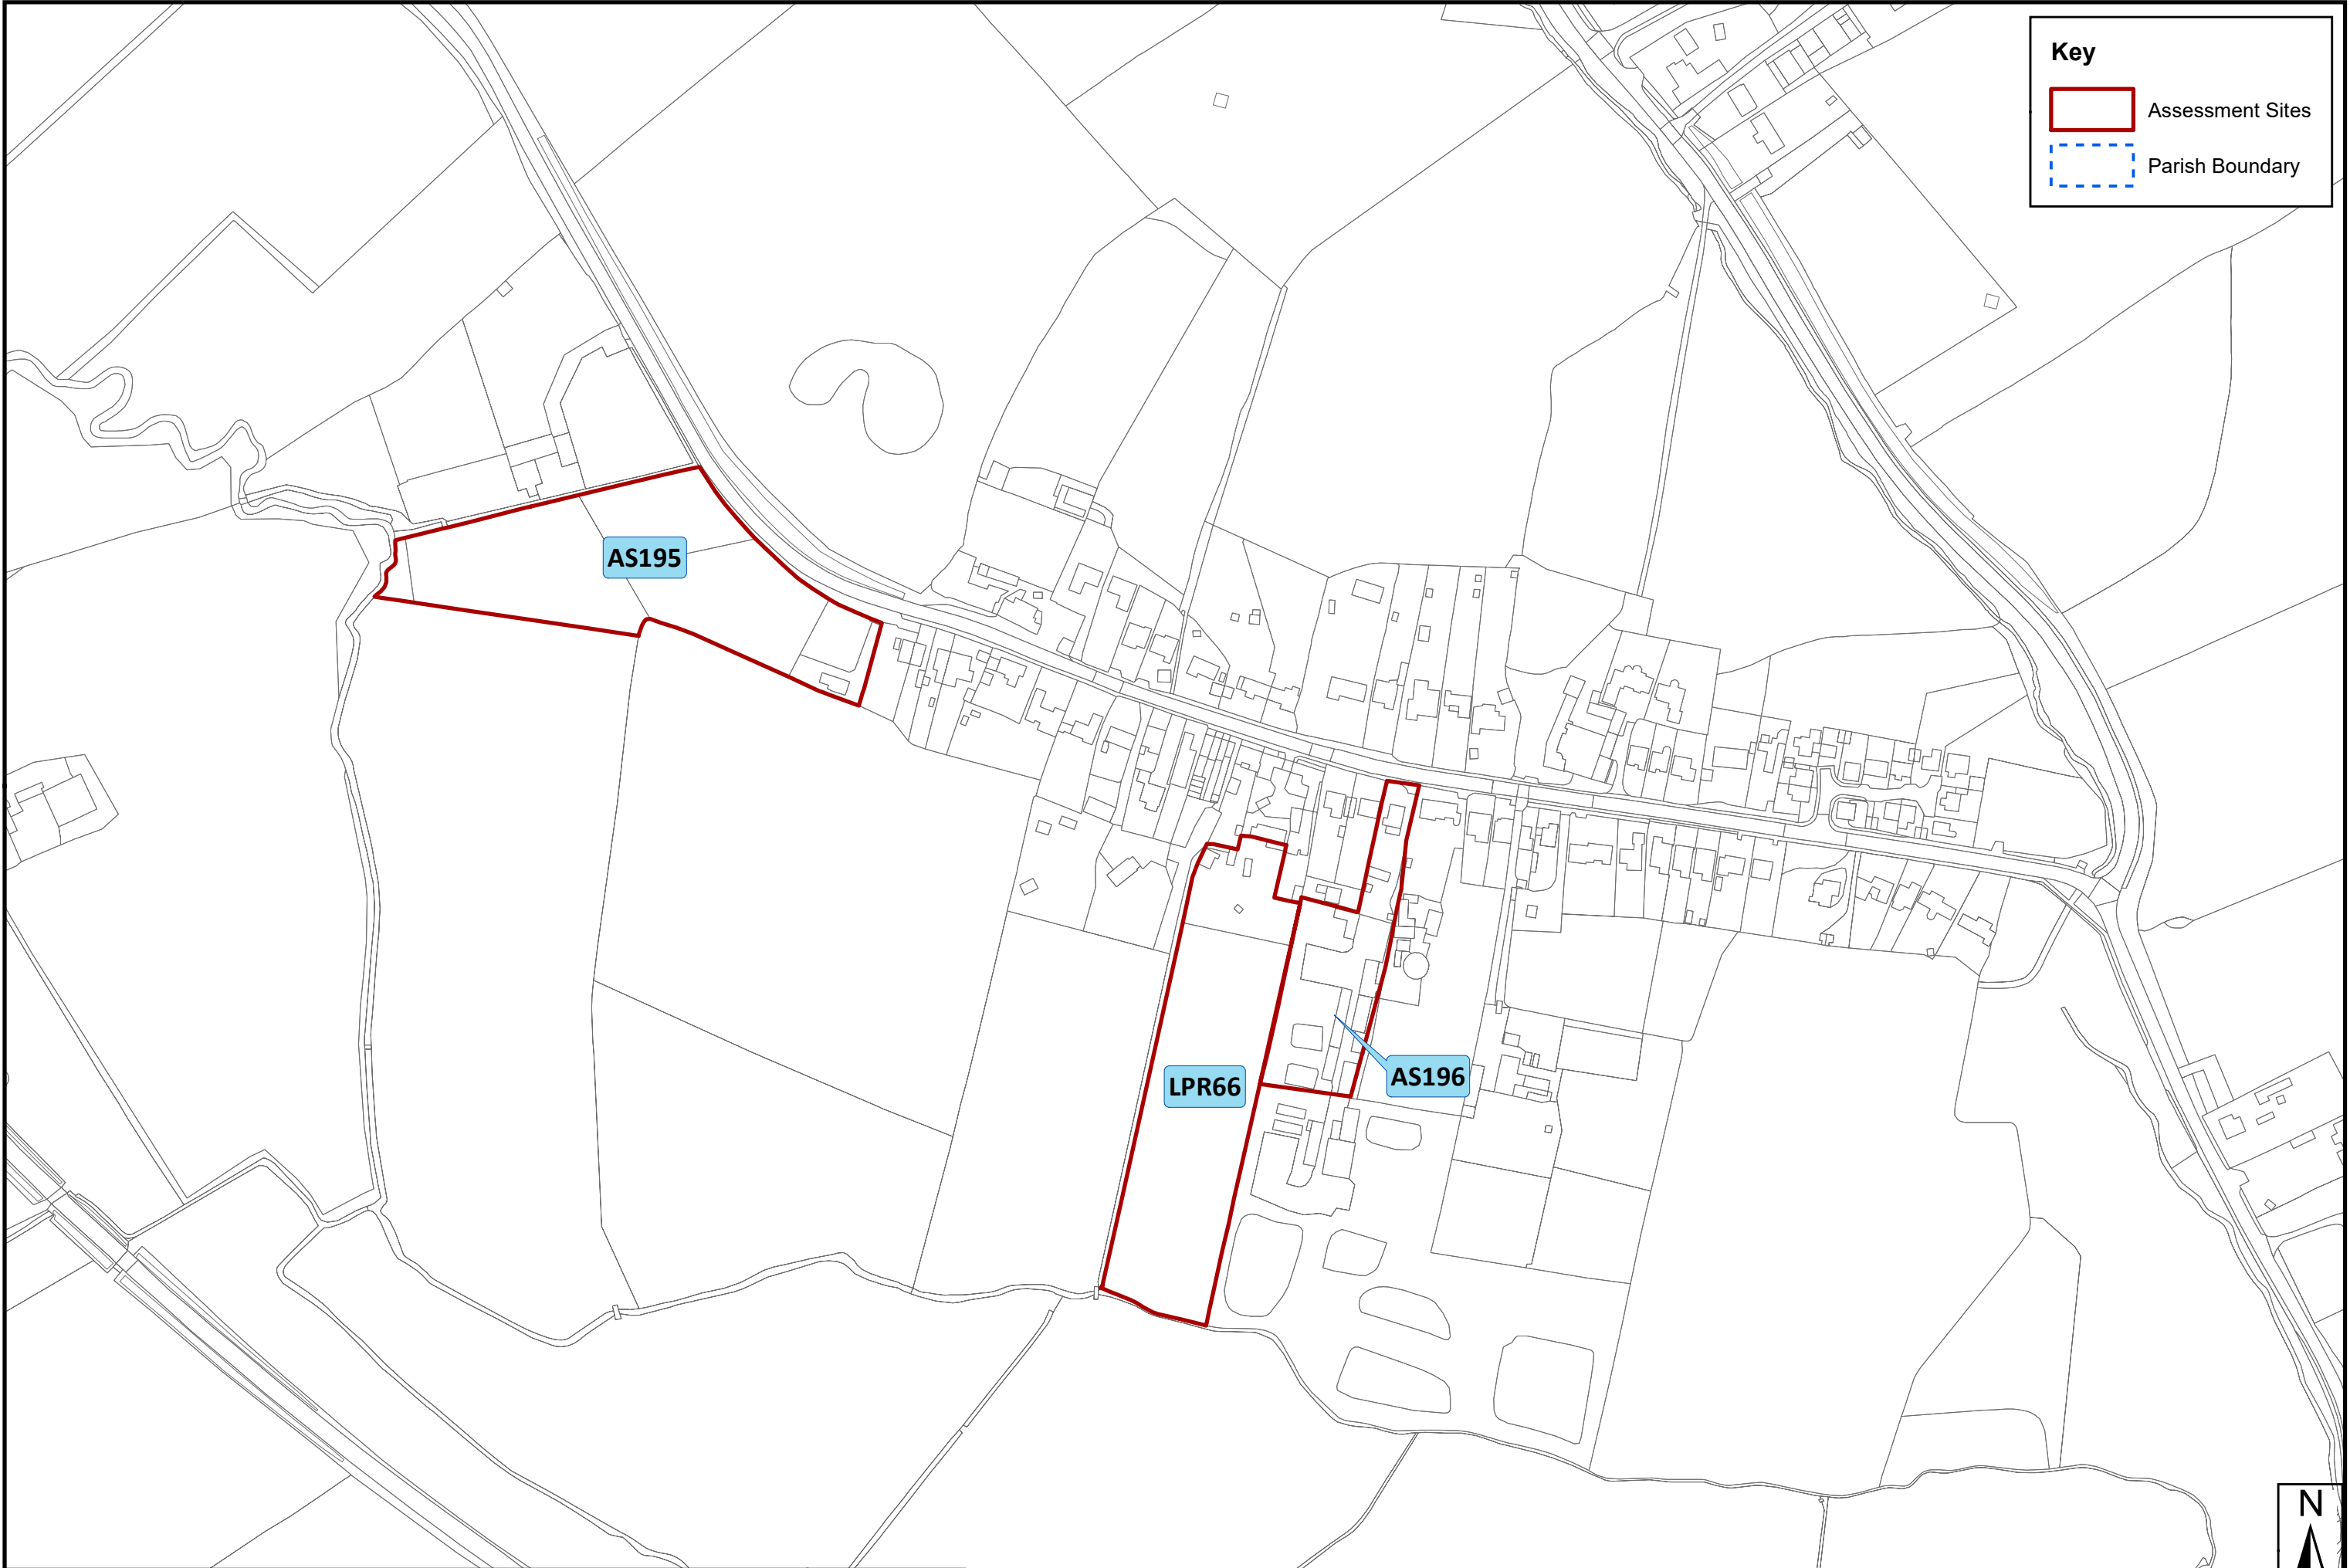

LPR121

AS419

LPR117

See Stanton Under Bardon Map

SHELAA 2022 Overview Map - Settlement: Barlestone

Key

- HBBC Boundary
- Assessment Sites
- Parish Boundary

SHELAA 2022 Overview Map - Settlement: Barton in the Beans

Key

-  HBBC Boundary
-  Assessment Sites
-  Parish Boundary

SHELAA 2022 Overview Map - Settlement: Barwell

Key

- HBBC Boundary
- Assessment Sites
- Parish Boundary

SHELAA 2022 Overview Map - Settlement: Botcheston

Key

- Assessment Sites
- Parish Boundary

SHELAA 2022 Overview Map - Settlement: Burbage East

Key

- HBBC Boundary
- Assessment Sites
- Parish Boundary

SHELAA 2022 Overview Map - Settlement: Burbage Smockington Hollow

Key

-  HBBC Boundary
-  Assessment Sites
-  Parish Boundary

SHELAA 2022 Overview Map - Settlement: Burbage South

This map is based upon Ordnance Survey material with the permission of Ordnance Survey on behalf of the Controller of His Majesty's Stationery Office © Crown copyright. Unauthorised reproduction infringes crown copyright and may lead to prosecution or civil proceedings. Hinckley & Bosworth Borough Council LA100018489 Published 2024