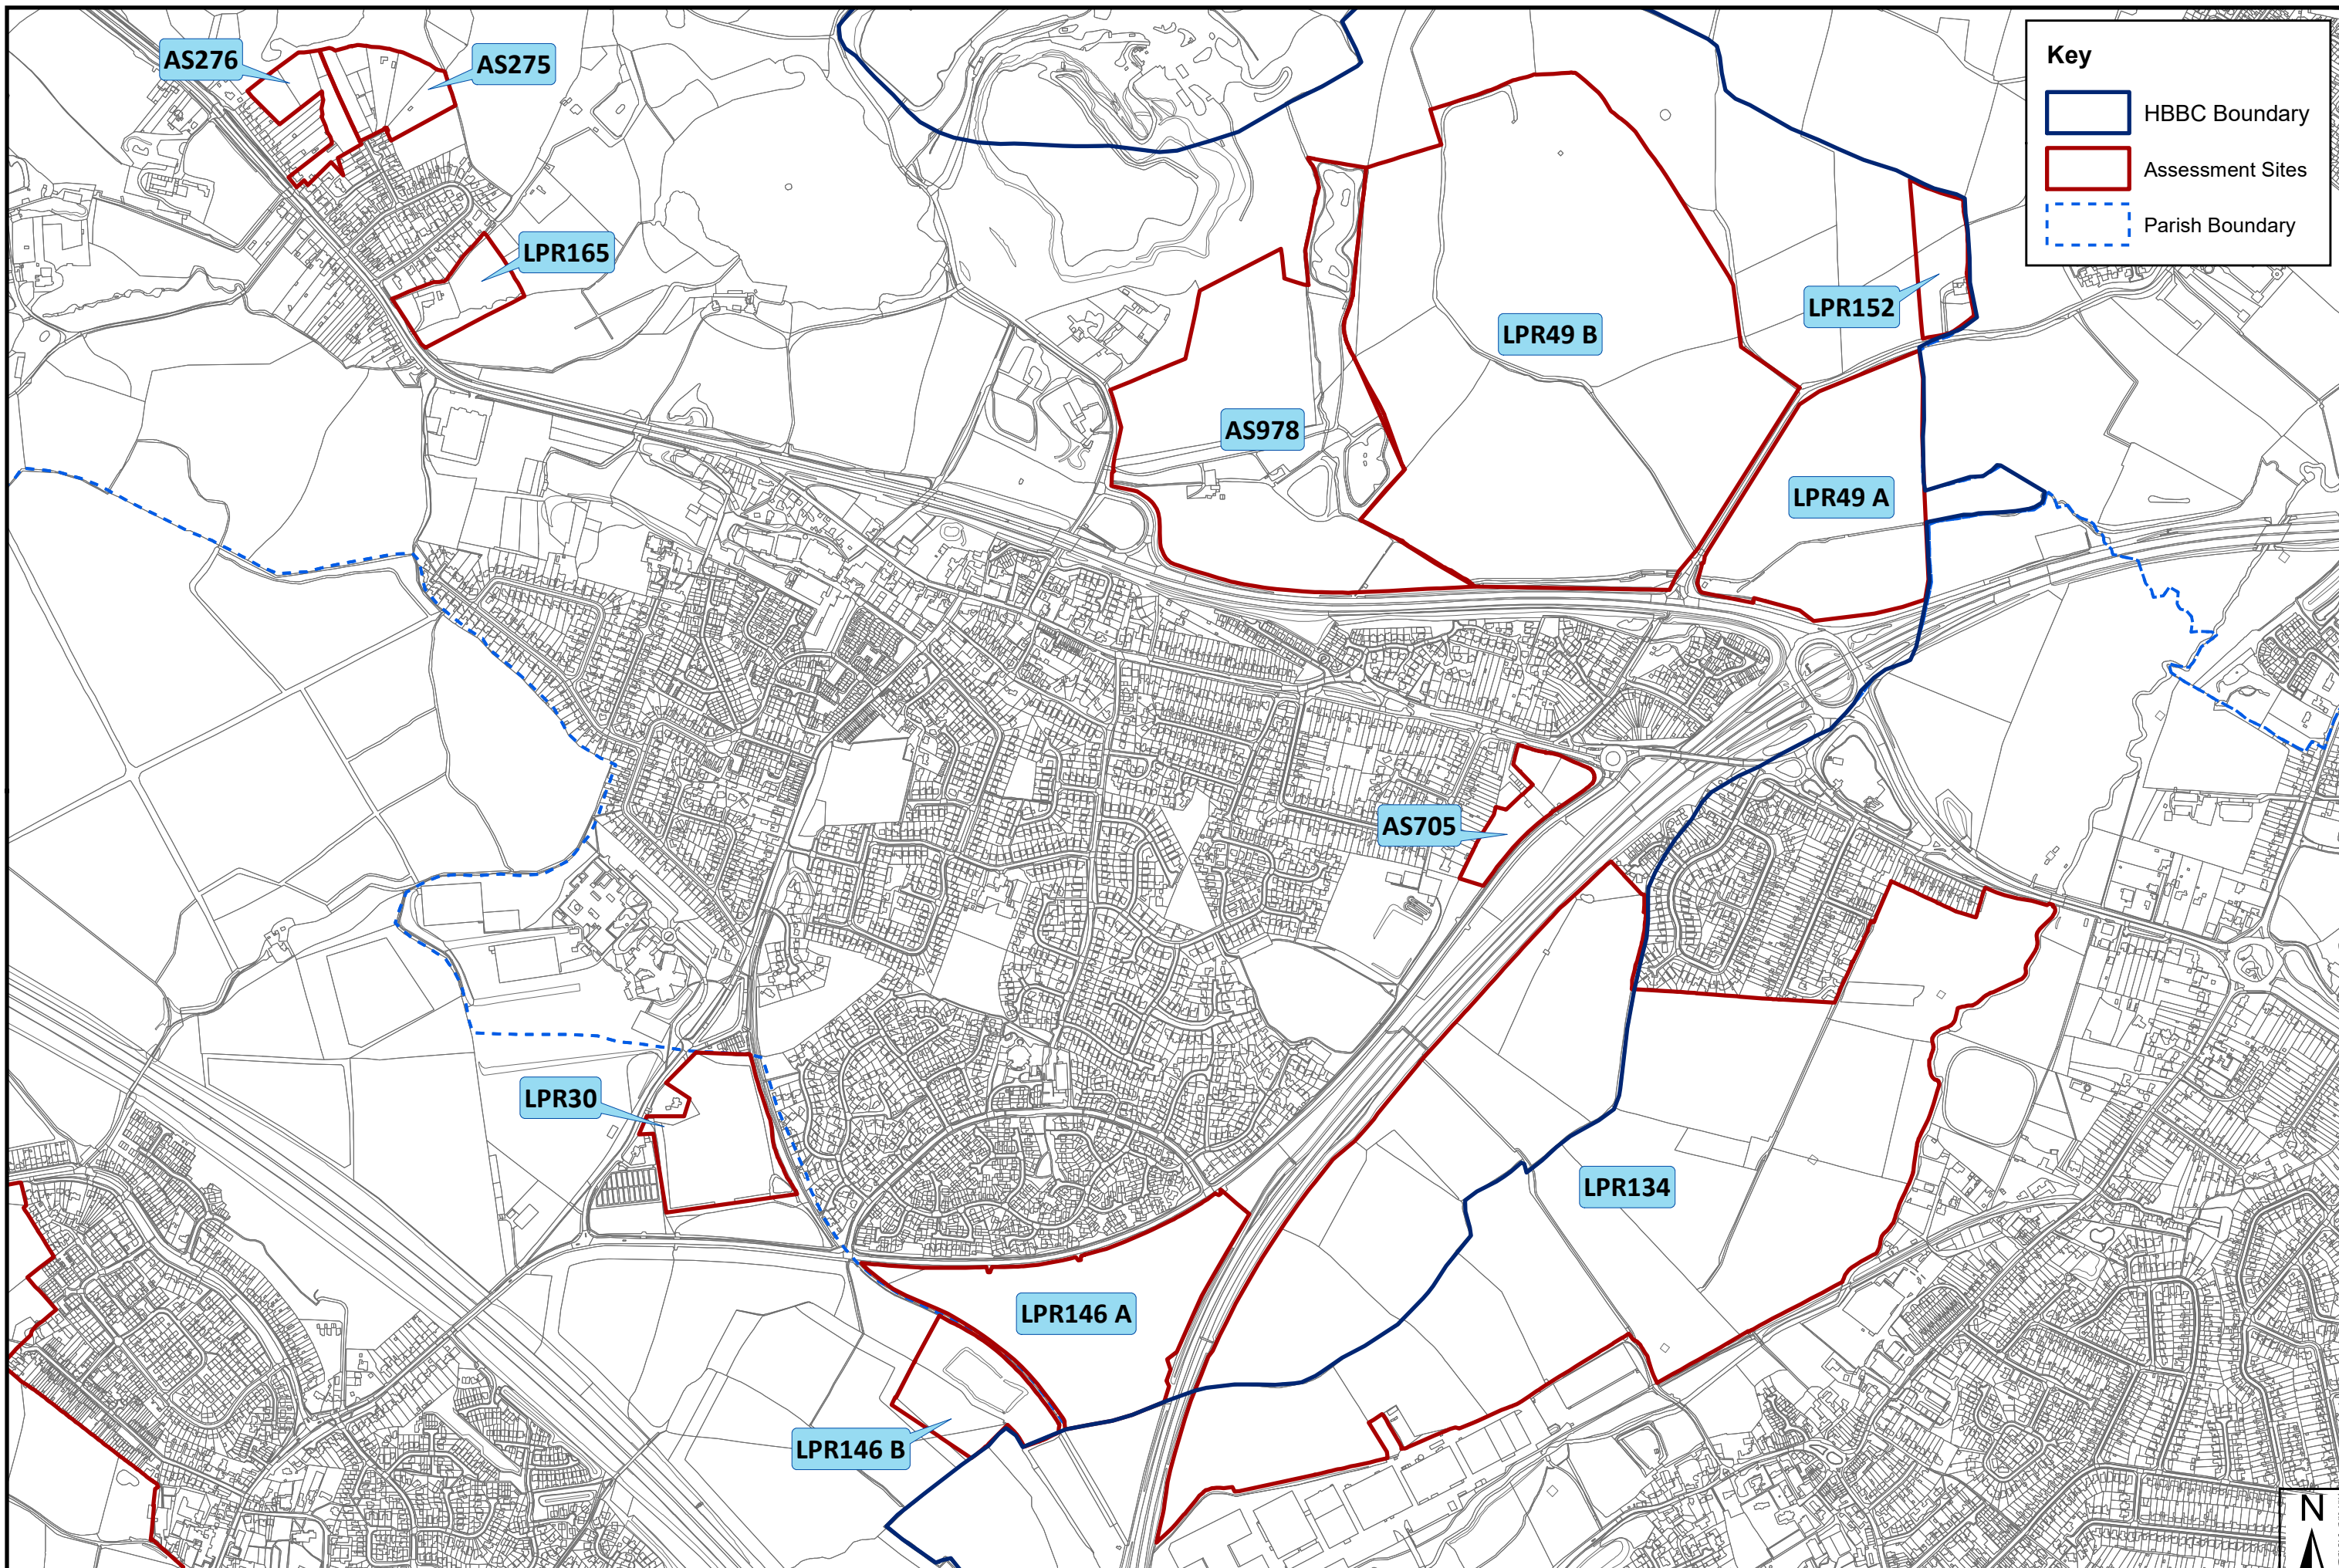

SHELAA 2022 Overview Map - Settlement: Earl Shilton North

SHELAA 2022 Overview Map - Settlement: Earl Shilton South

Key

-  HBBC Boundary
-  Assessment Sites
-  Parish Boundary

SHELAA 2022 Overview Map - Settlement: Fenny Drayton

Key

-  HBBC Boundary
-  Assessment Sites
-  Parish Boundary

This map is based upon Ordnance Survey material with the permission of Ordnance Survey on behalf of the Controller of His Majesty's Stationery Office© Crown copyright. Unauthorised reproduction infringes crown copyright and may lead to prosecution or civil proceedings. Hinckley & Bosworth Borough Council LA100018489 Published 2024

SHELAA 2022

SHELAA 2022 Overview Map - Settlement: Groby & Bradgate Hill

Key

- HBBC Boundary
- Assessment Sites
- Parish Boundary

This map is based upon Ordnance Survey material with the permission of Ordnance Survey on behalf of the Controller of His Majesty's Stationery Office © Crown copyright. Unauthorised reproduction infringes crown copyright and may lead to prosecution or civil proceedings. Hinckley & Bosworth Borough Council LA100018489 Published 2024

SHELAA 2022 Overview Map - Settlement: Higham on the Hill