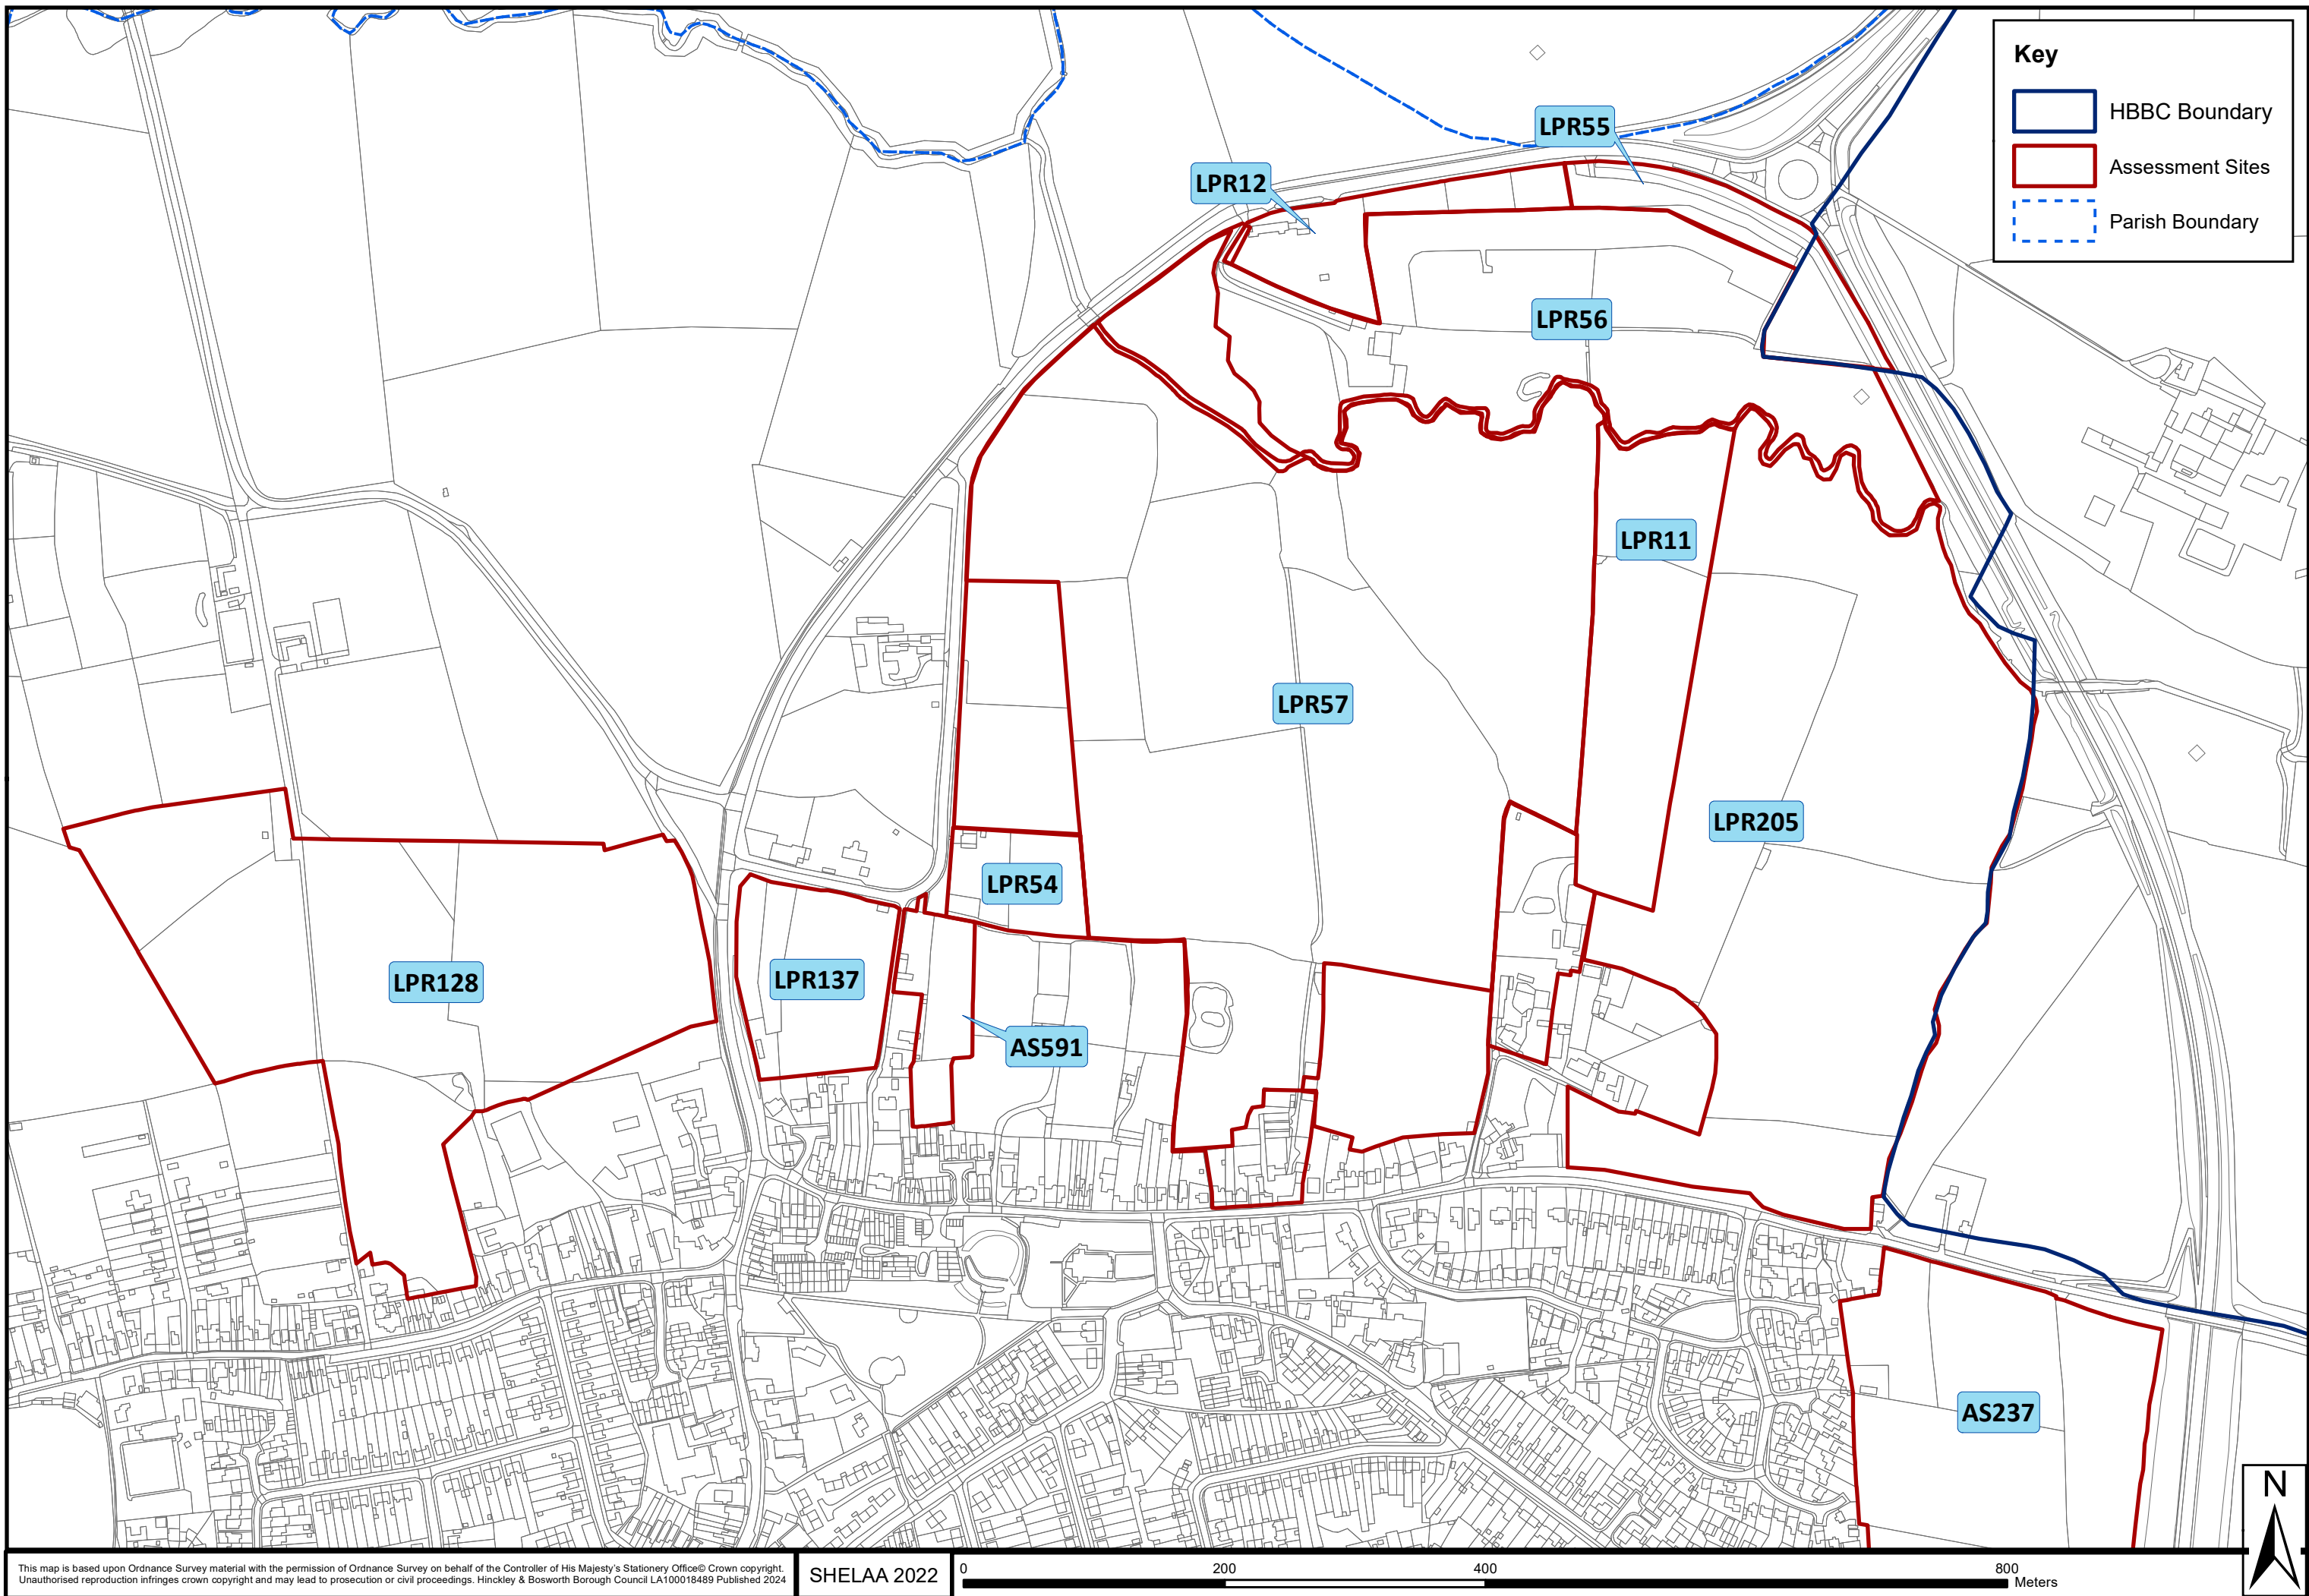

Key

-  HBBC Boundary
-  Assessment Sites
-  Parish Boundary

SHELAA 2022 Overview Map - Settlement: Burbage South

This map is based upon Ordnance Survey material with the permission of Ordnance Survey on behalf of the Controller of His Majesty's Stationery Office © Crown copyright. Unauthorised reproduction infringes crown copyright and may lead to prosecution or civil proceedings. Hinckley & Bosworth Borough Council LA100018489 Published 2024

SHELAA 2022 Overview Map - Settlement: Burbage West

SHELAA 2022 Overview Map - Settlement: Carlton

Key

-  Assessment Sites
-  Parish Boundary

SHELAA 2022 Overview Map - Settlement: Congerstone

Key

- HBBC Boundary
- Assessment Sites
- Parish Boundary

SHELAA 2022 Overview Map - Settlement: Copt Oak

Key

-  HBBC Boundary
-  Assessment Sites

LPR148

SHELAA 2022 Overview Map - Settlement: Dadlington

Key

-  Assessment Sites
-  Parish Boundary

SHELAA 2022 Overview Map - Settlement: Desford

SHELAA 2022 Overview Map - Settlement: Earl Shilton North

SHELAA 2022 Overview Map - Settlement: Earl Shilton South

Key

-  HBBC Boundary
-  Assessment Sites
-  Parish Boundary

SHELAA 2022 Overview Map - Settlement: Fenny Drayton