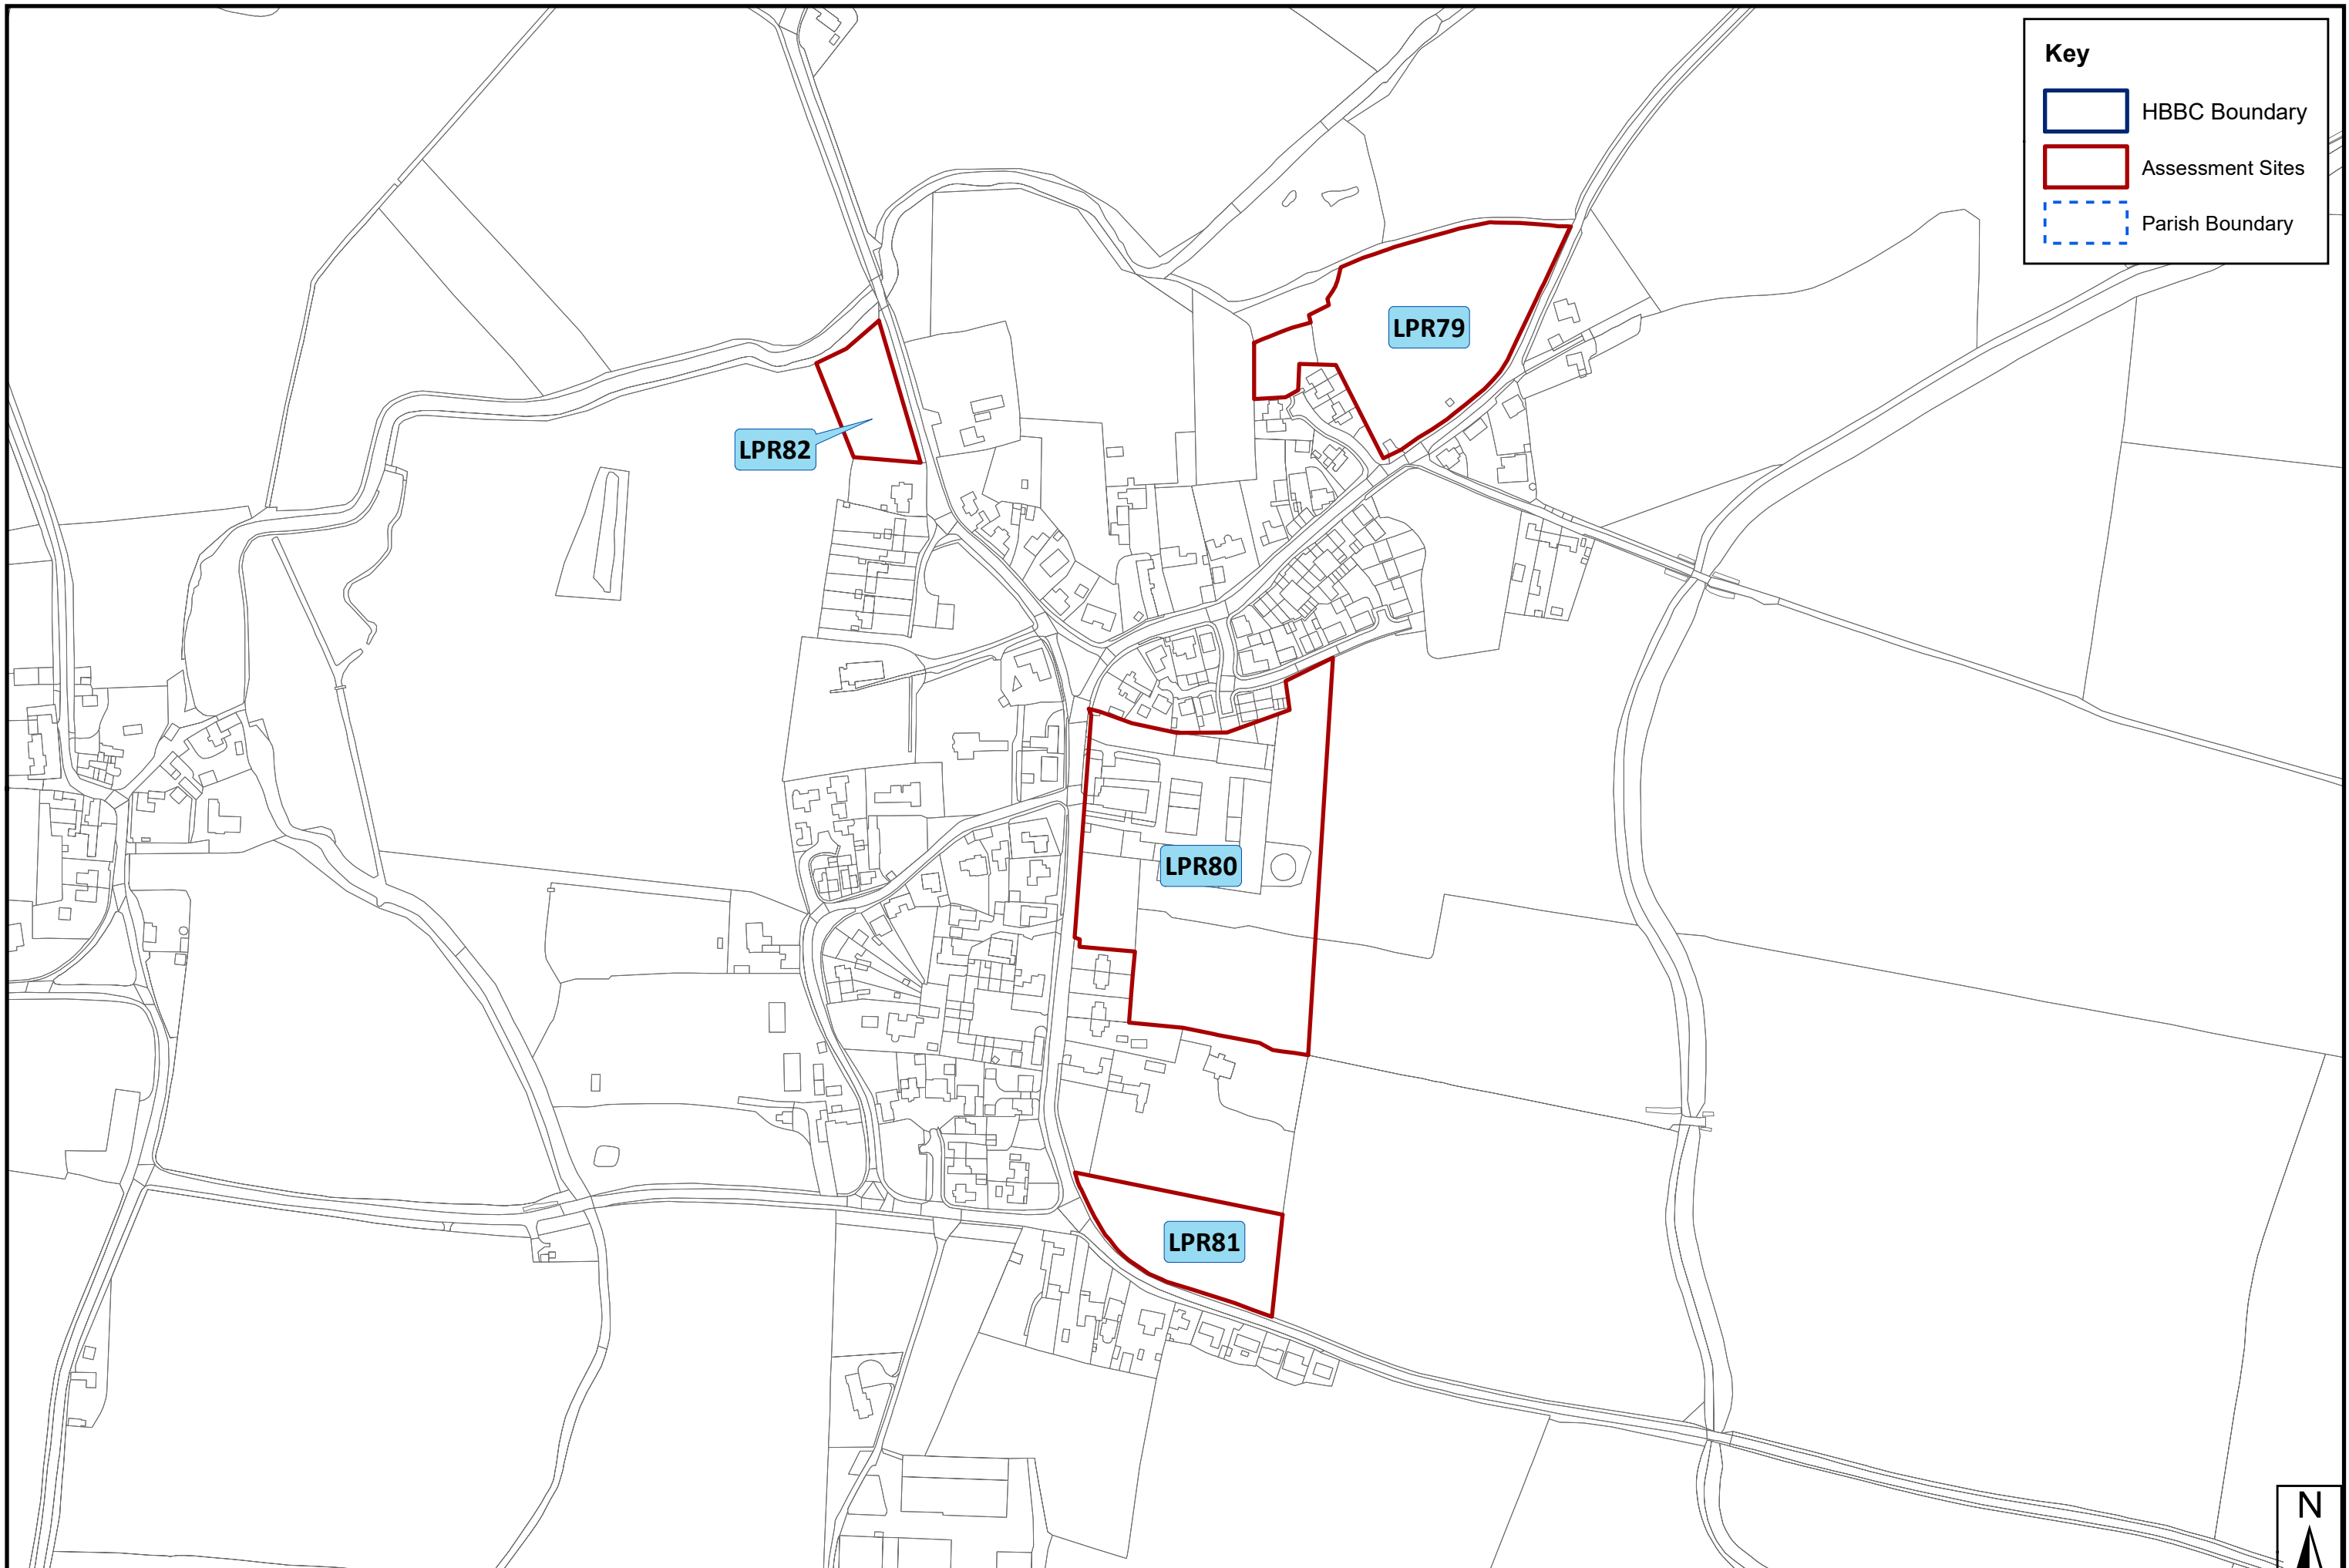

Key

-  HBBC Boundary
-  Assessment Sites
-  Parish Boundary

SHELAA 2022 Overview Map - Settlement: Burbage South

This map is based upon Ordnance Survey material with the permission of Ordnance Survey on behalf of the Controller of His Majesty's Stationery Office © Crown copyright. Unauthorised reproduction infringes crown copyright and may lead to prosecution or civil proceedings. Hinckley & Bosworth Borough Council LA100018489 Published 2024

SHELAA 2022 Overview Map - Settlement: Burbage West

SHELAA 2022 Overview Map - Settlement: Carlton

Key

-  Assessment Sites
-  Parish Boundary

SHELAA 2022 Overview Map - Settlement: Congerstone

Key

- HBBC Boundary
- Assessment Sites
- Parish Boundary

SHELAA 2022 Overview Map - Settlement: Copt Oak

Key

-  HBBC Boundary
-  Assessment Sites

LPR148

SHELAA 2022 Overview Map - Settlement: Dadlington

Key

-  Assessment Sites
-  Parish Boundary

SHELAA 2022 Overview Map - Settlement: Desford

SHELAA 2022 Overview Map - Settlement: Earl Shilton North

SHELAA 2022 Overview Map - Settlement: Earl Shilton South

Key

-  HBBC Boundary
-  Assessment Sites
-  Parish Boundary

SHELAA 2022 Overview Map - Settlement: Fenny Drayton