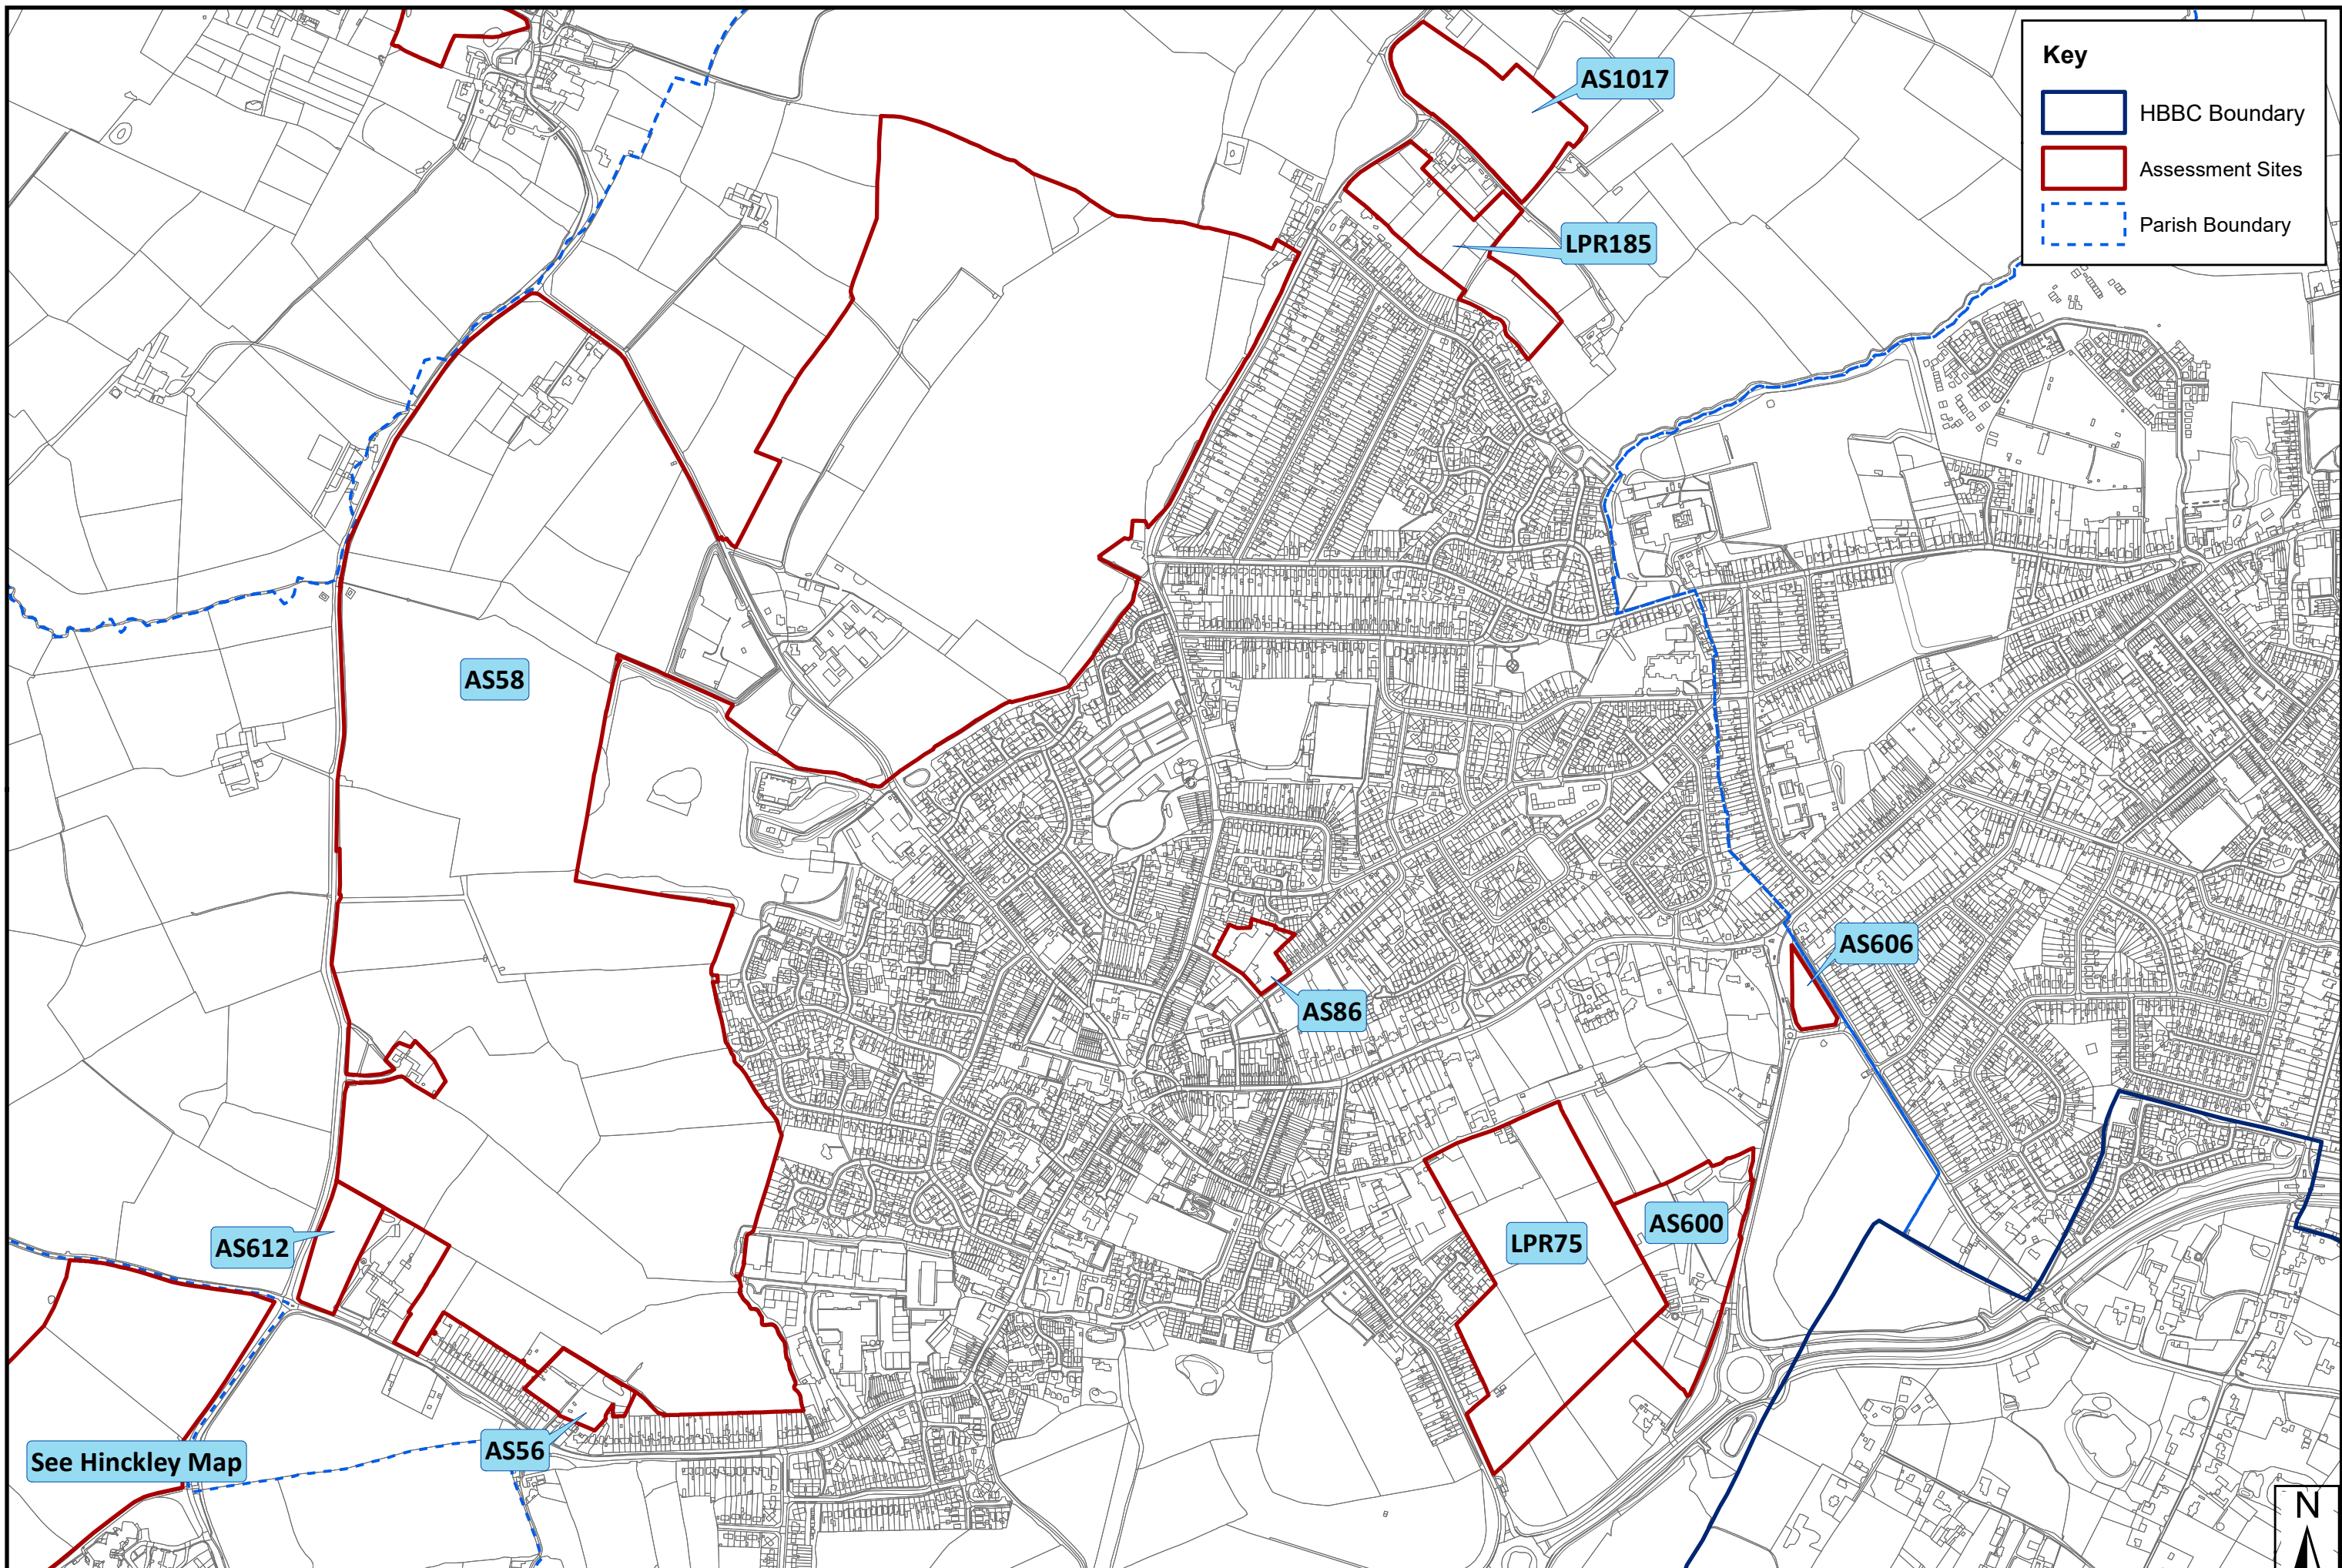

LPR121

AS419

LPR117

See Stanton Under Bardon Map

SHELAA 2022 Overview Map - Settlement: Barlestone

Key

- HBBC Boundary
- Assessment Sites
- Parish Boundary

SHELAA 2022 Overview Map - Settlement: Barton in the Beans

Key

-  HBBC Boundary
-  Assessment Sites
-  Parish Boundary

SHELAA 2022 Overview Map - Settlement: Barwell

Key

- HBBC Boundary
- Assessment Sites
- Parish Boundary

SHELAA 2022 Overview Map - Settlement: Botcheston

Key

- Assessment Sites
- Parish Boundary

SHELAA 2022 Overview Map - Settlement: Burbage East

Key

- HBBC Boundary
- Assessment Sites
- Parish Boundary

SHELAA 2022 Overview Map - Settlement: Burbage Smockington Hollow

Key

-  HBBC Boundary
-  Assessment Sites
-  Parish Boundary

SHELAA 2022 Overview Map - Settlement: Burbage South

This map is based upon Ordnance Survey material with the permission of Ordnance Survey on behalf of the Controller of His Majesty's Stationery Office © Crown copyright. Unauthorised reproduction infringes crown copyright and may lead to prosecution or civil proceedings. Hinckley & Bosworth Borough Council LA100018489 Published 2024