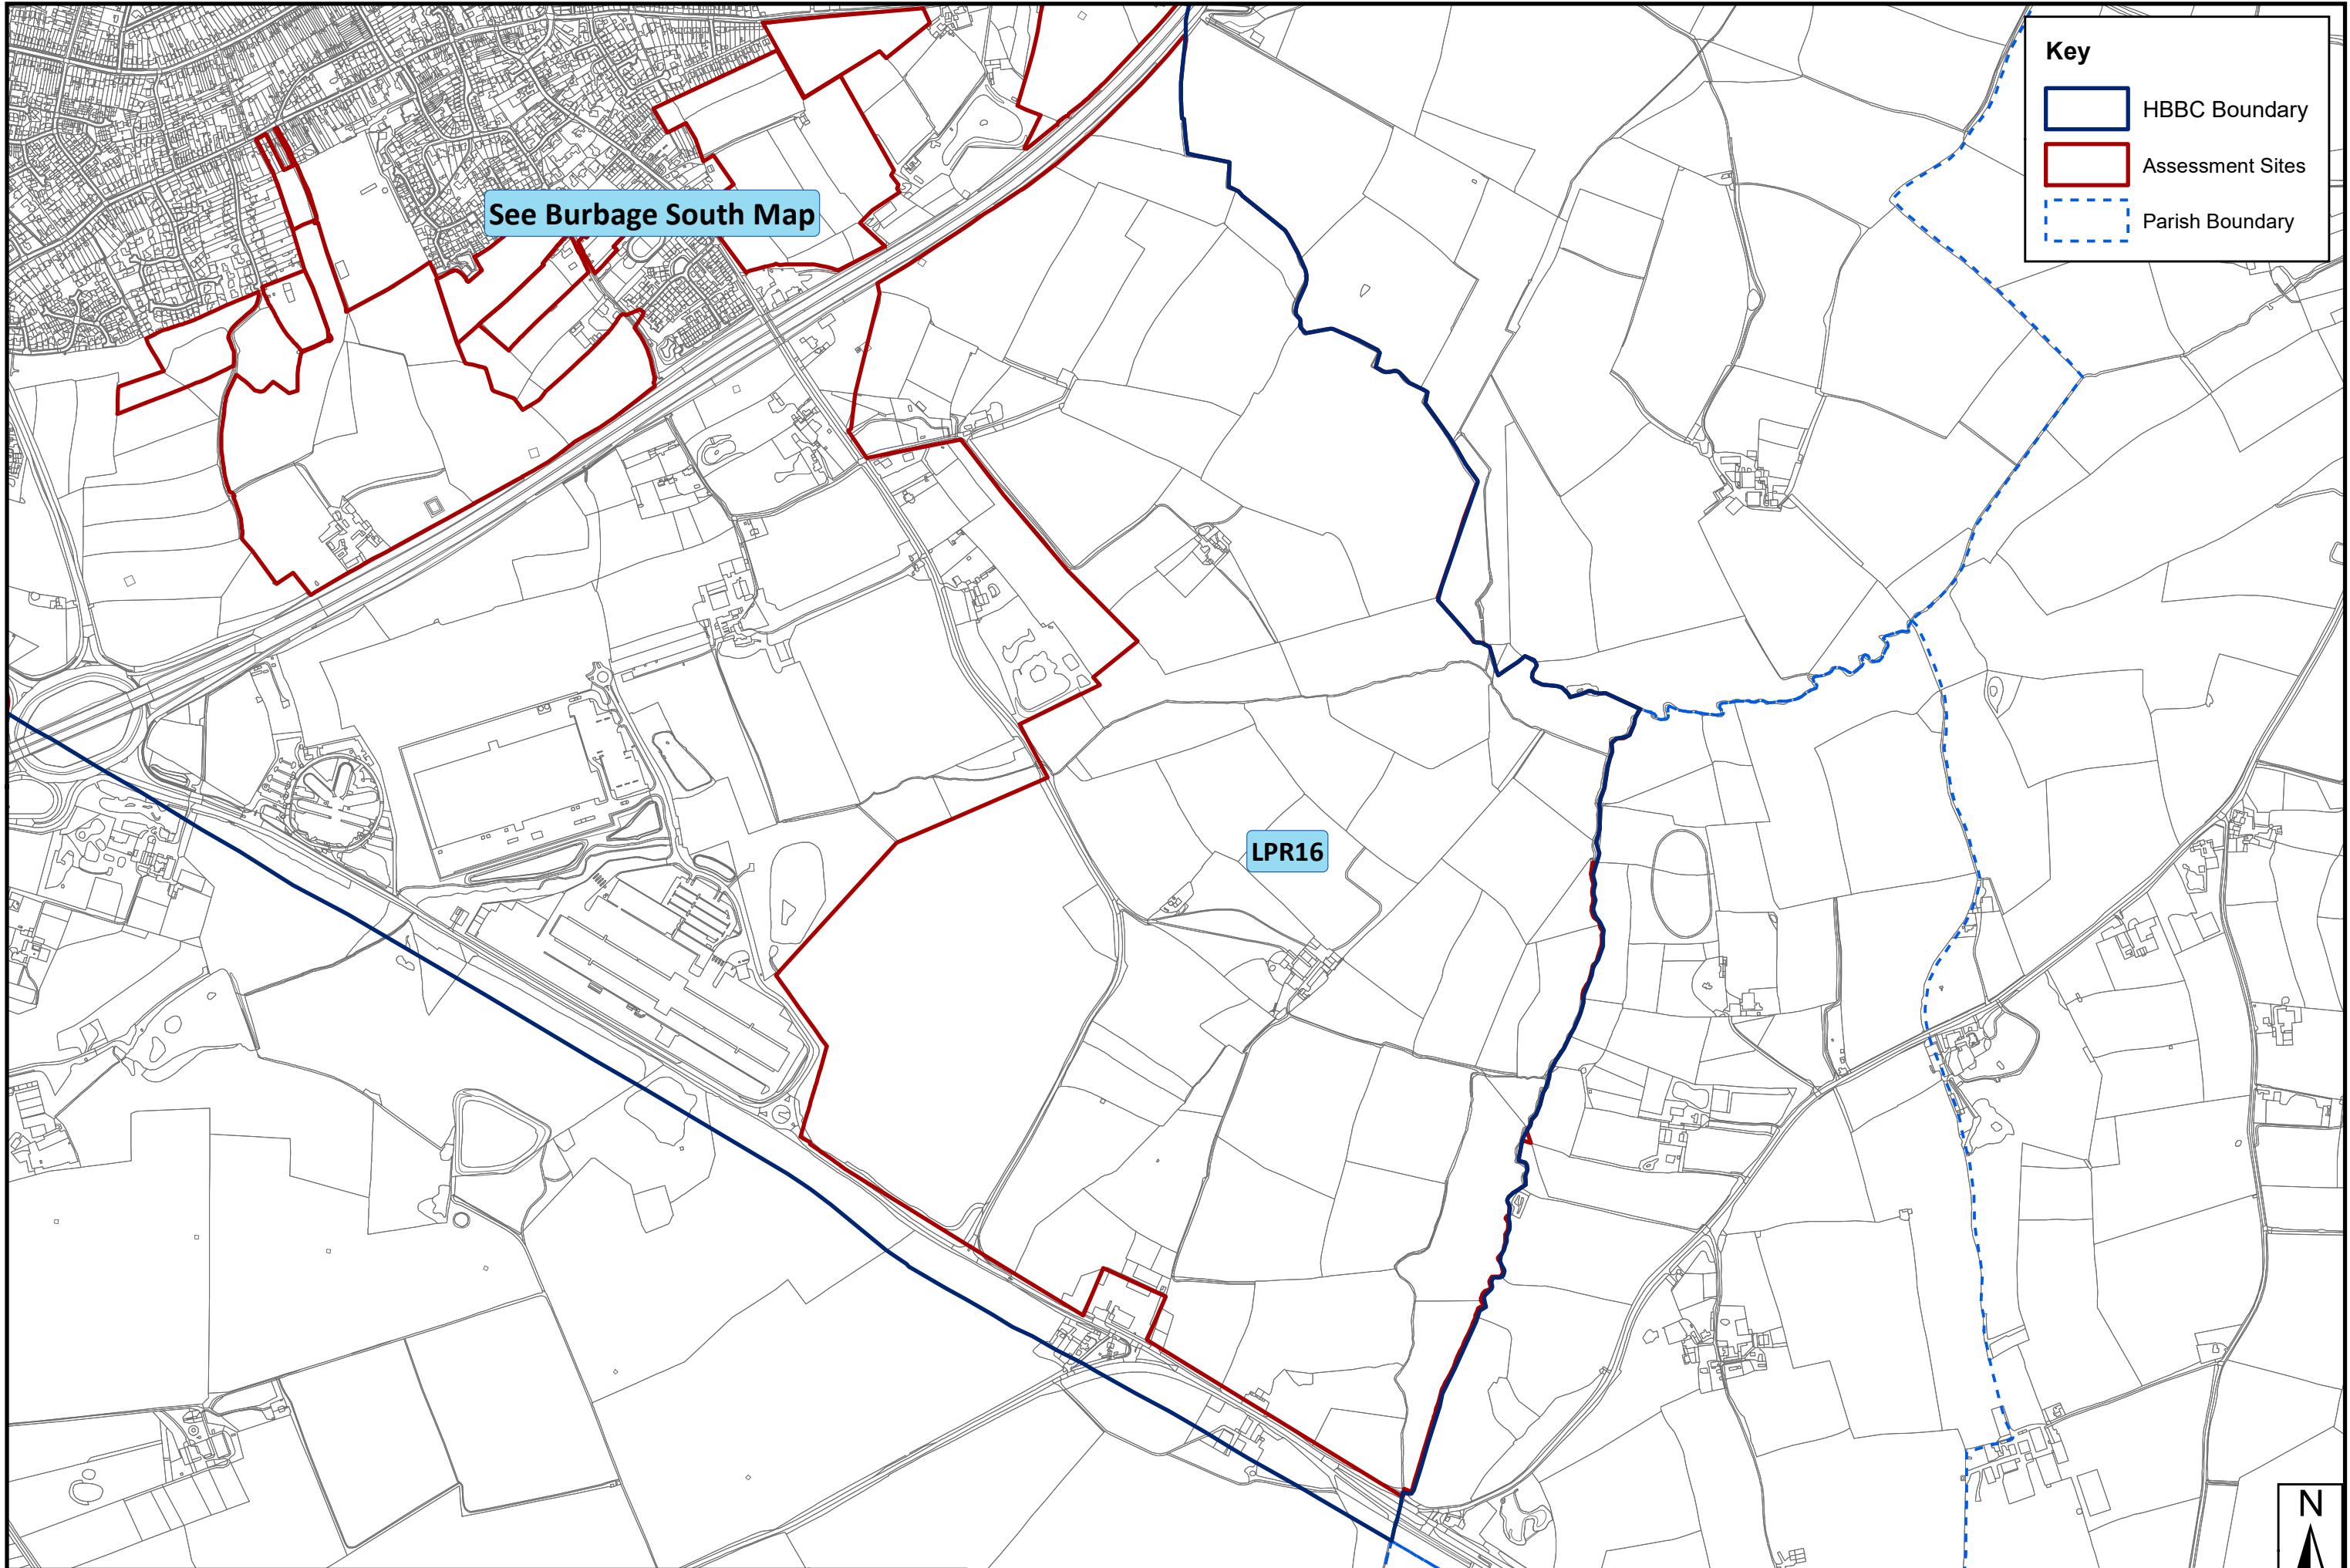

Key

-  HBBC Boundary
-  Assessment Sites
-  Parish Boundary

SHELAA 2022 Overview Map - Settlement: Barwell

Key

- HBBC Boundary
- Assessment Sites
- Parish Boundary

SHELAA 2022 Overview Map - Settlement: Botcheston

Key

- Assessment Sites
- Parish Boundary

SHELAA 2022 Overview Map - Settlement: Burbage East

Key

- HBBC Boundary
- Assessment Sites
- Parish Boundary

SHELAA 2022 Overview Map - Settlement: Burbage Smockington Hollow

Key

-  HBBC Boundary
-  Assessment Sites
-  Parish Boundary

SHELAA 2022 Overview Map - Settlement: Burbage South

This map is based upon Ordnance Survey material with the permission of Ordnance Survey on behalf of the Controller of His Majesty's Stationery Office © Crown copyright. Unauthorised reproduction infringes crown copyright and may lead to prosecution or civil proceedings. Hinckley & Bosworth Borough Council LA100018489 Published 2024

SHELAA 2022 Overview Map - Settlement: Burbage West

SHELAA 2022 Overview Map - Settlement: Carlton

Key

-  Assessment Sites
-  Parish Boundary

SHELAA 2022 Overview Map - Settlement: Congerstone

Key

- HBBC Boundary
- Assessment Sites
- Parish Boundary