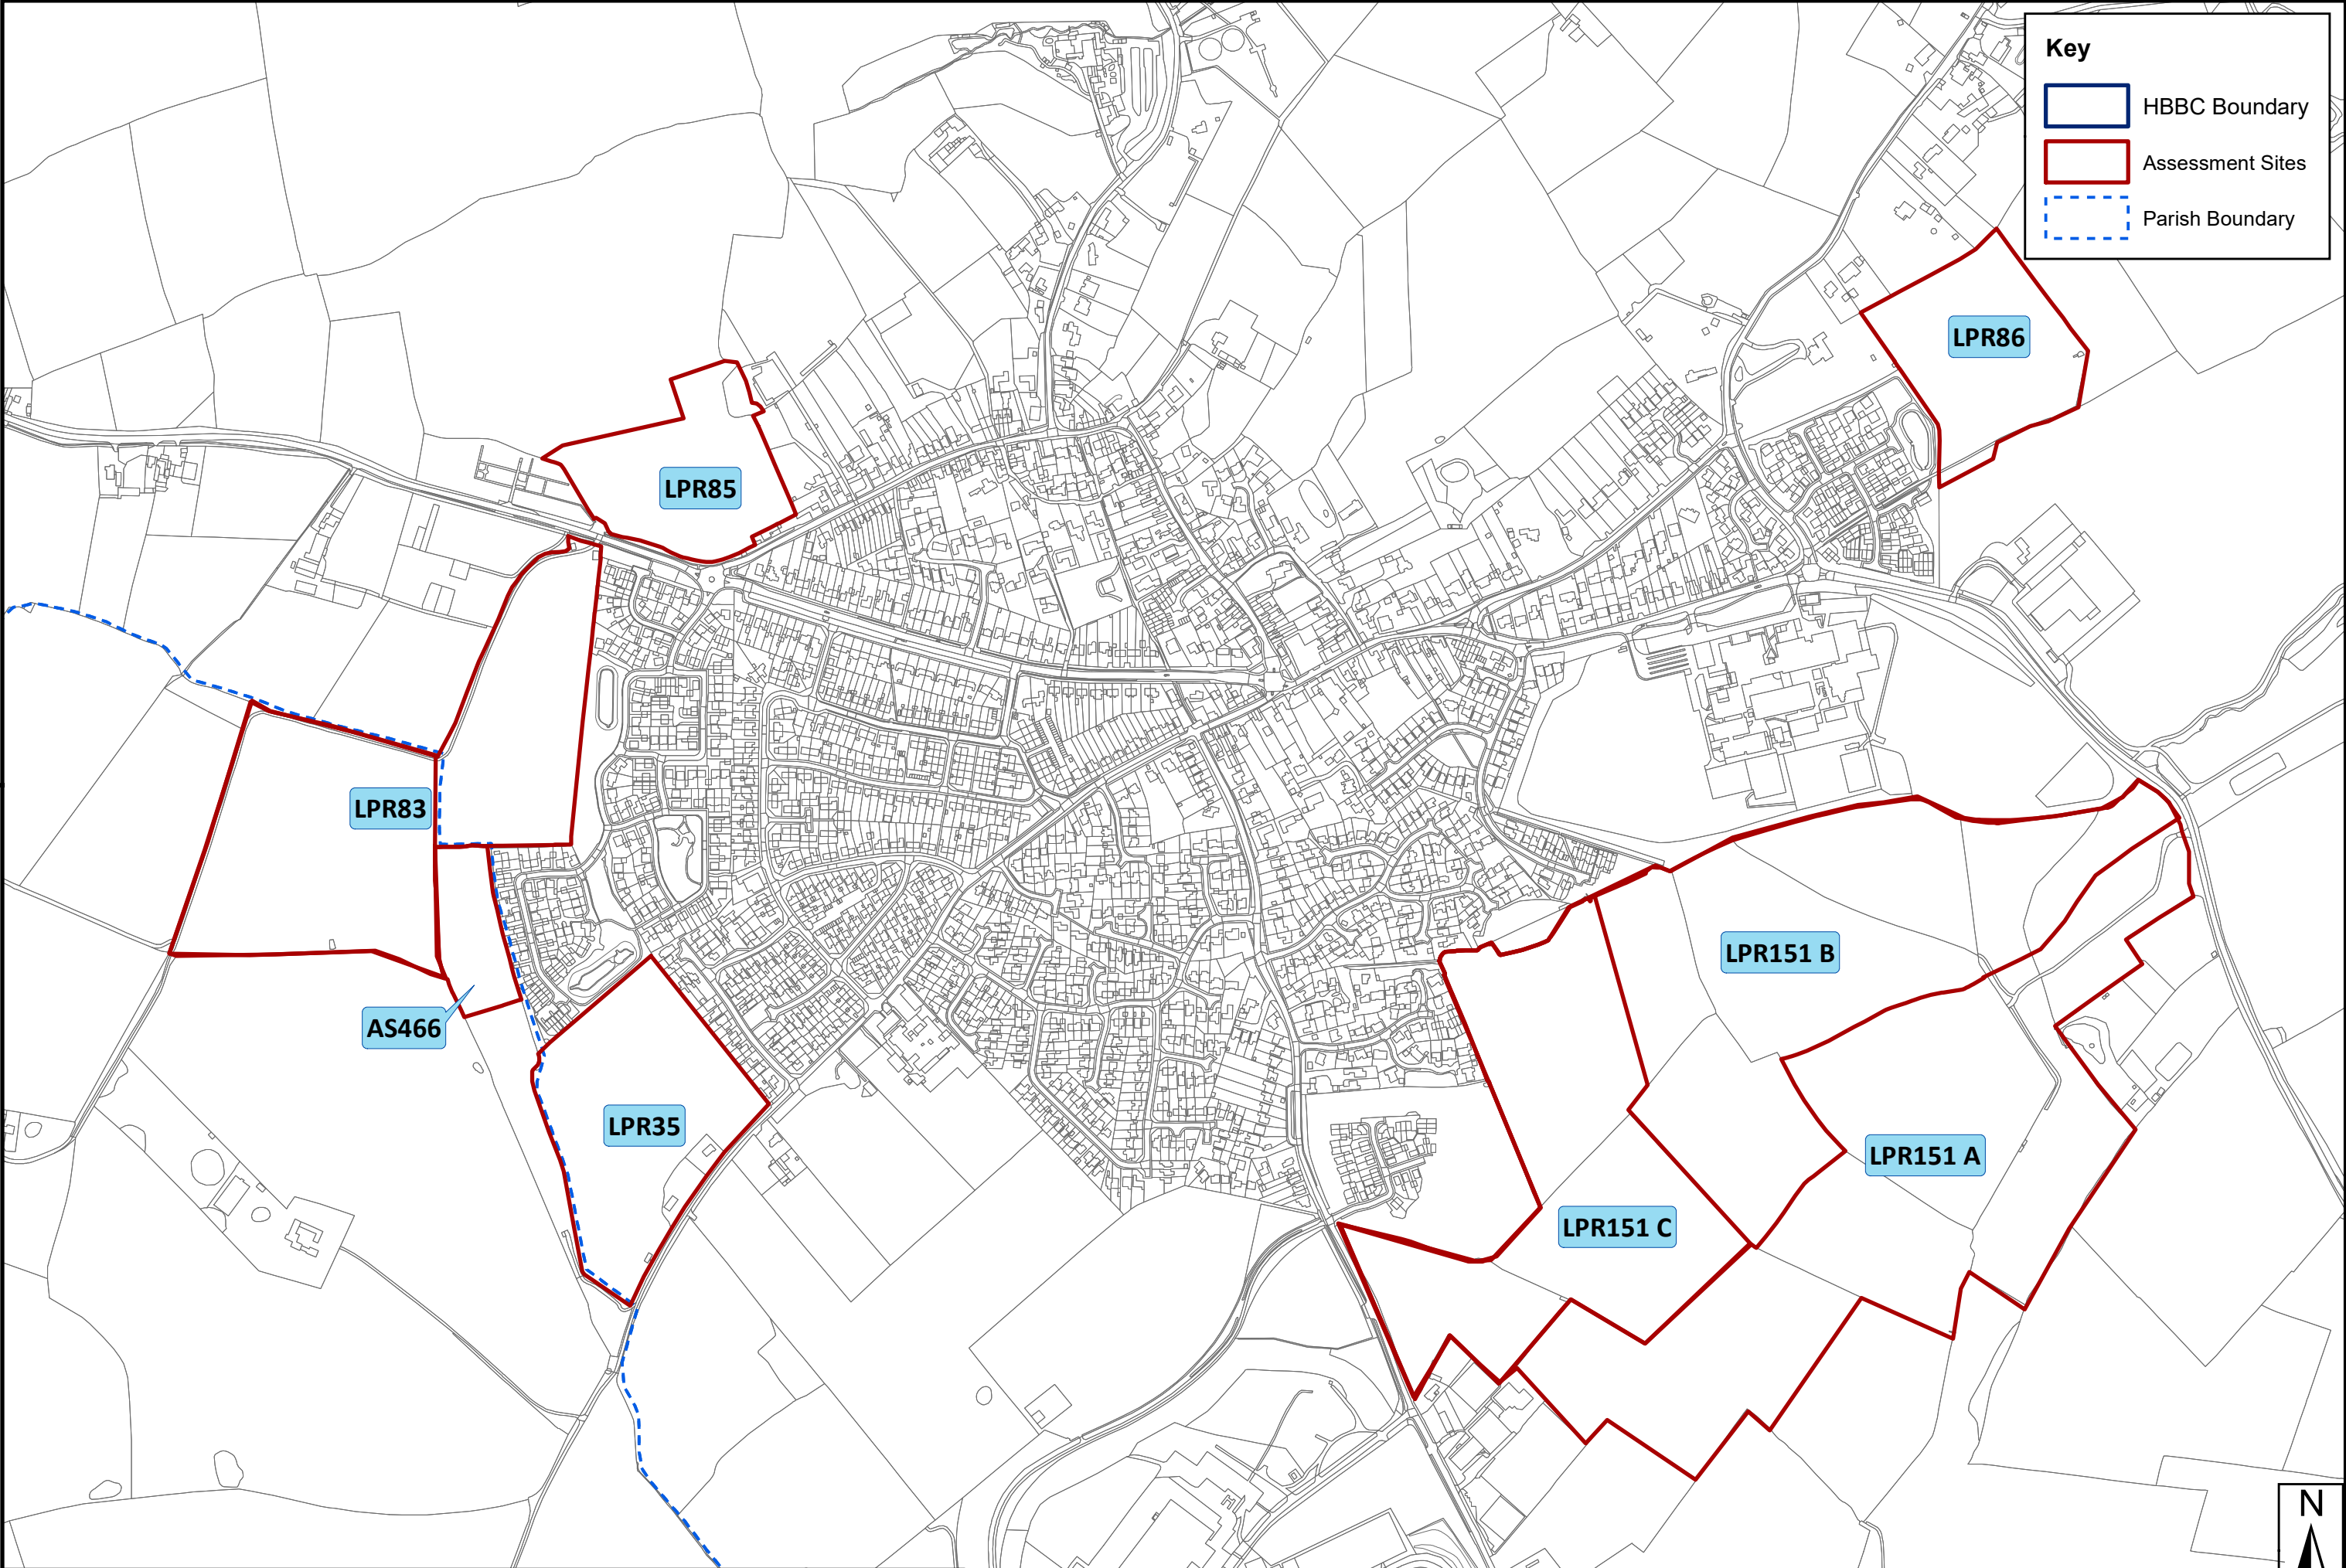

Key

-  HBBC Boundary
-  Assessment Sites
-  Parish Boundary

SHELAA 2022 Overview Map - Settlement: Burbage South

This map is based upon Ordnance Survey material with the permission of Ordnance Survey on behalf of the Controller of His Majesty's Stationery Office © Crown copyright. Unauthorised reproduction infringes crown copyright and may lead to prosecution or civil proceedings. Hinckley & Bosworth Borough Council LA100018489 Published 2024

SHELAA 2022 Overview Map - Settlement: Burbage West

SHELAA 2022 Overview Map - Settlement: Carlton

Key

-  Assessment Sites
-  Parish Boundary

SHELAA 2022 Overview Map - Settlement: Congerstone

Key

- HBBC Boundary
- Assessment Sites
- Parish Boundary

SHELAA 2022 Overview Map - Settlement: Copt Oak

Key

-  HBBC Boundary
-  Assessment Sites

LPR148

SHELAA 2022 Overview Map - Settlement: Dadlington

Key

-  Assessment Sites
-  Parish Boundary

SHELAA 2022 Overview Map - Settlement: Desford

SHELAA 2022 Overview Map - Settlement: Earl Shilton North

SHELAA 2022 Overview Map - Settlement: Earl Shilton South

Key

-  HBBC Boundary
-  Assessment Sites
-  Parish Boundary

SHELAA 2022 Overview Map - Settlement: Fenny Drayton