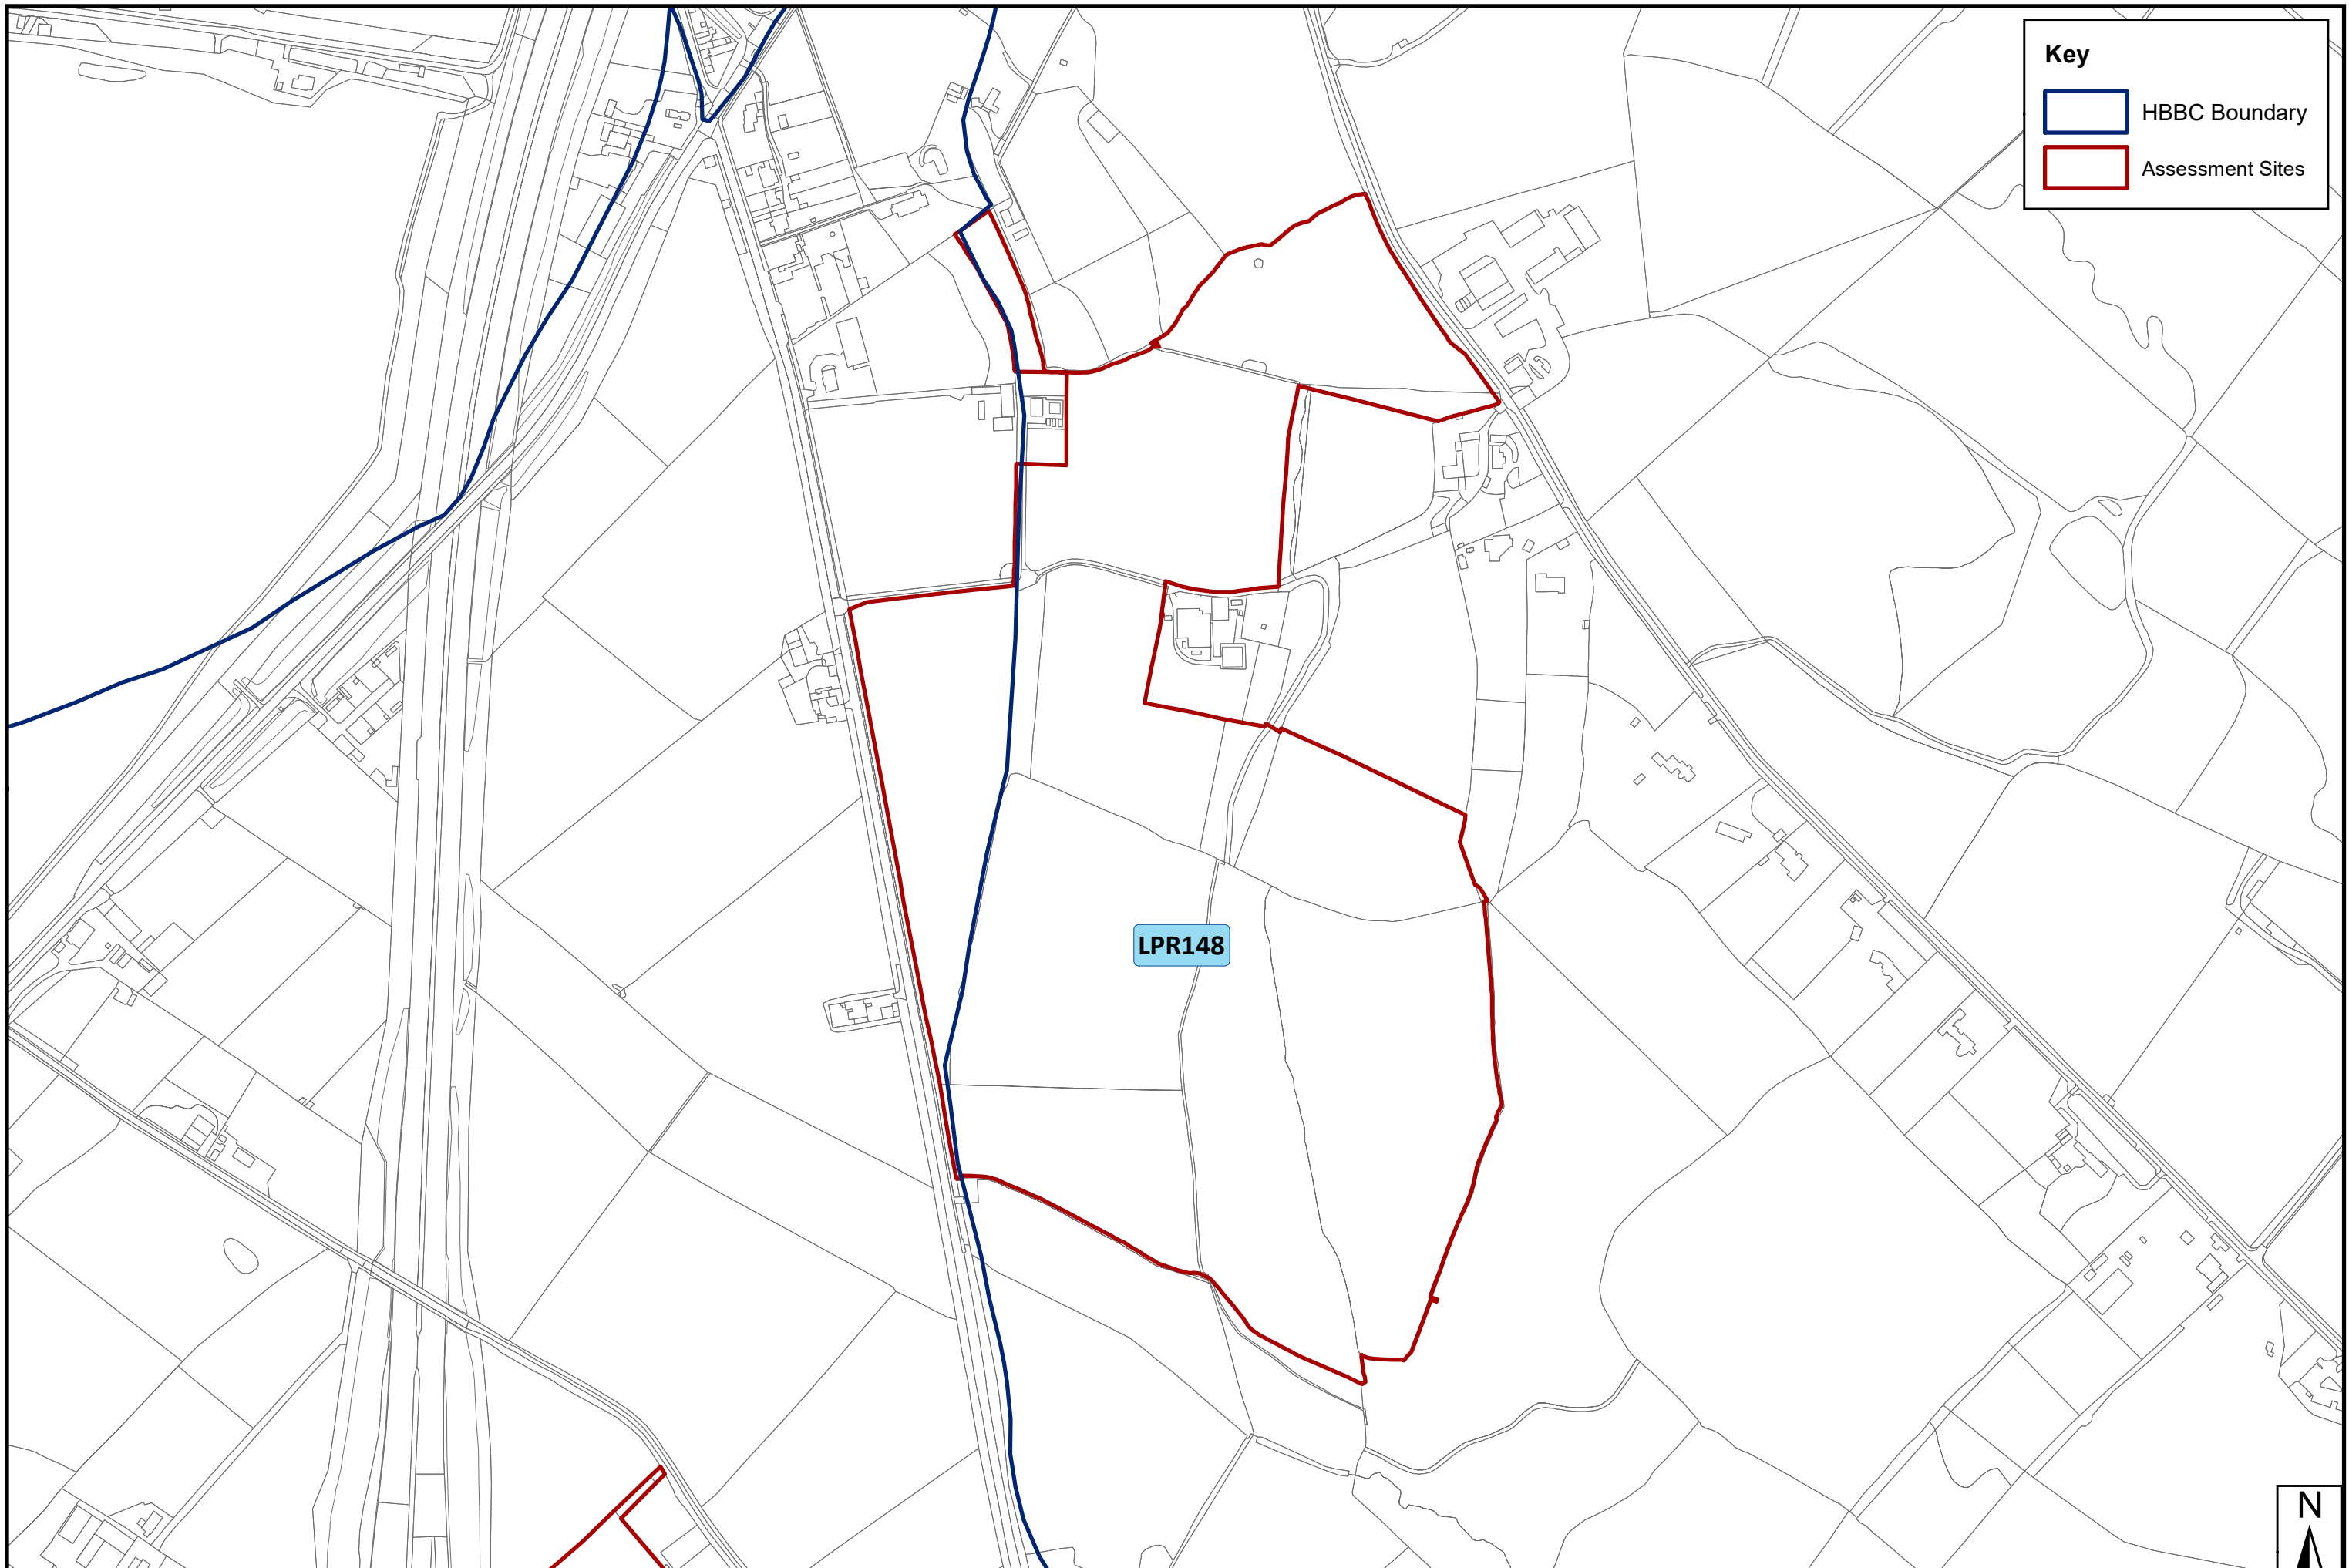

Key

-  HBBC Boundary
-  Assessment Sites
-  Parish Boundary

SHELAA 2022 Overview Map - Settlement: Burbage South

This map is based upon Ordnance Survey material with the permission of Ordnance Survey on behalf of the Controller of His Majesty's Stationery Office © Crown copyright. Unauthorised reproduction infringes crown copyright and may lead to prosecution or civil proceedings. Hinckley & Bosworth Borough Council LA100018489 Published 2024

SHELAA 2022 Overview Map - Settlement: Burbage West

SHELAA 2022 Overview Map - Settlement: Carlton

Key

-  Assessment Sites
-  Parish Boundary

SHELAA 2022 Overview Map - Settlement: Congerstone

Key

- HBBC Boundary
- Assessment Sites
- Parish Boundary

SHELAA 2022 Overview Map - Settlement: Copt Oak

Key

-  HBBC Boundary
-  Assessment Sites

LPR148

SHELAA 2022 Overview Map - Settlement: Dadlington

Key

-  Assessment Sites
-  Parish Boundary

SHELAA 2022 Overview Map - Settlement: Desford