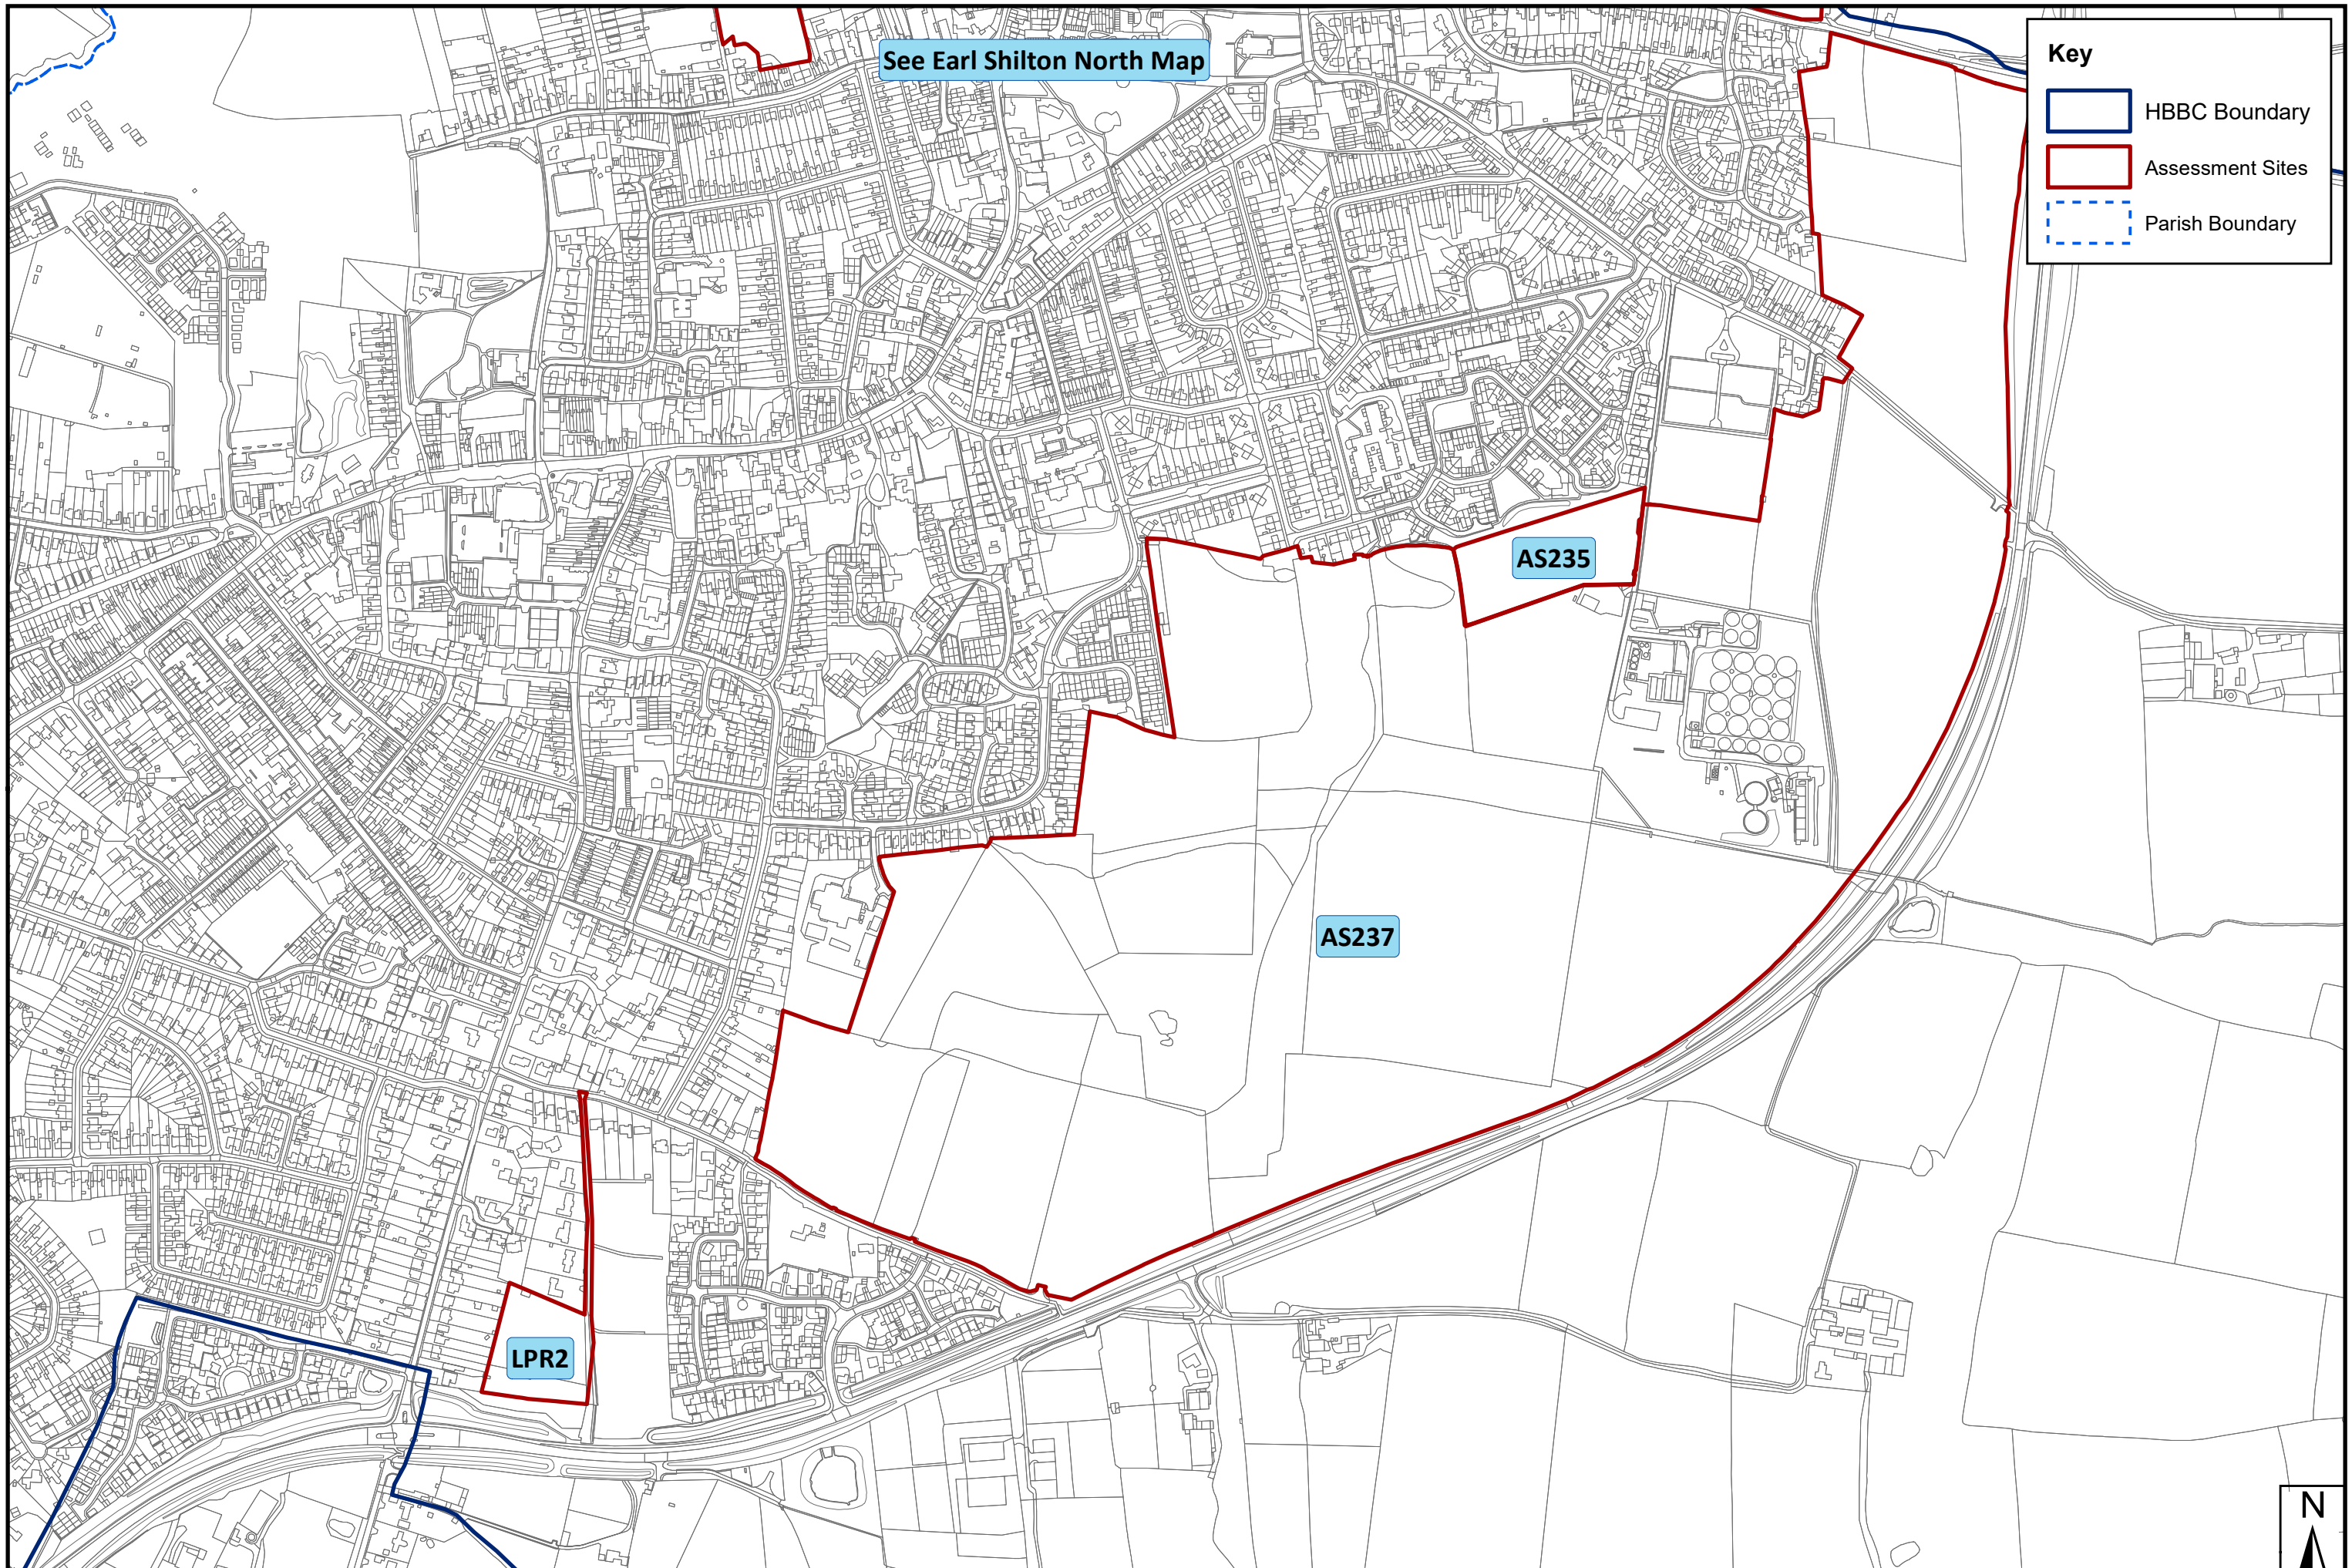

Key

-  HBBC Boundary
-  Assessment Sites
-  Parish Boundary

SHELAA 2022 Overview Map - Settlement: Burbage South

This map is based upon Ordnance Survey material with the permission of Ordnance Survey on behalf of the Controller of His Majesty's Stationery Office © Crown copyright. Unauthorised reproduction infringes crown copyright and may lead to prosecution or civil proceedings. Hinckley & Bosworth Borough Council LA100018489 Published 2024

SHELAA 2022 Overview Map - Settlement: Burbage West

SHELAA 2022 Overview Map - Settlement: Carlton

Key

-  Assessment Sites
-  Parish Boundary

SHELAA 2022 Overview Map - Settlement: Congerstone

Key

- HBBC Boundary
- Assessment Sites
- Parish Boundary

Key

- HBBC Boundary
- Assessment Sites
- Parish Boundary

This map is based upon Ordnance Survey material with the permission of Ordnance Survey on behalf of the Controller of His Majesty's Stationery Office© Crown copyright. Unauthorised reproduction infringes crown copyright and may lead to prosecution or civil proceedings. Hinckley & Bosworth Borough Council LA100018489 Published 2024

SHELAA 2022 Overview Map - Settlement: Earl Shilton North

SHELAA 2022 Overview Map - Settlement: Earl Shilton South

Key

-  HBBC Boundary
-  Assessment Sites
-  Parish Boundary

SHELAA 2022 Overview Map - Settlement: Fenny Drayton