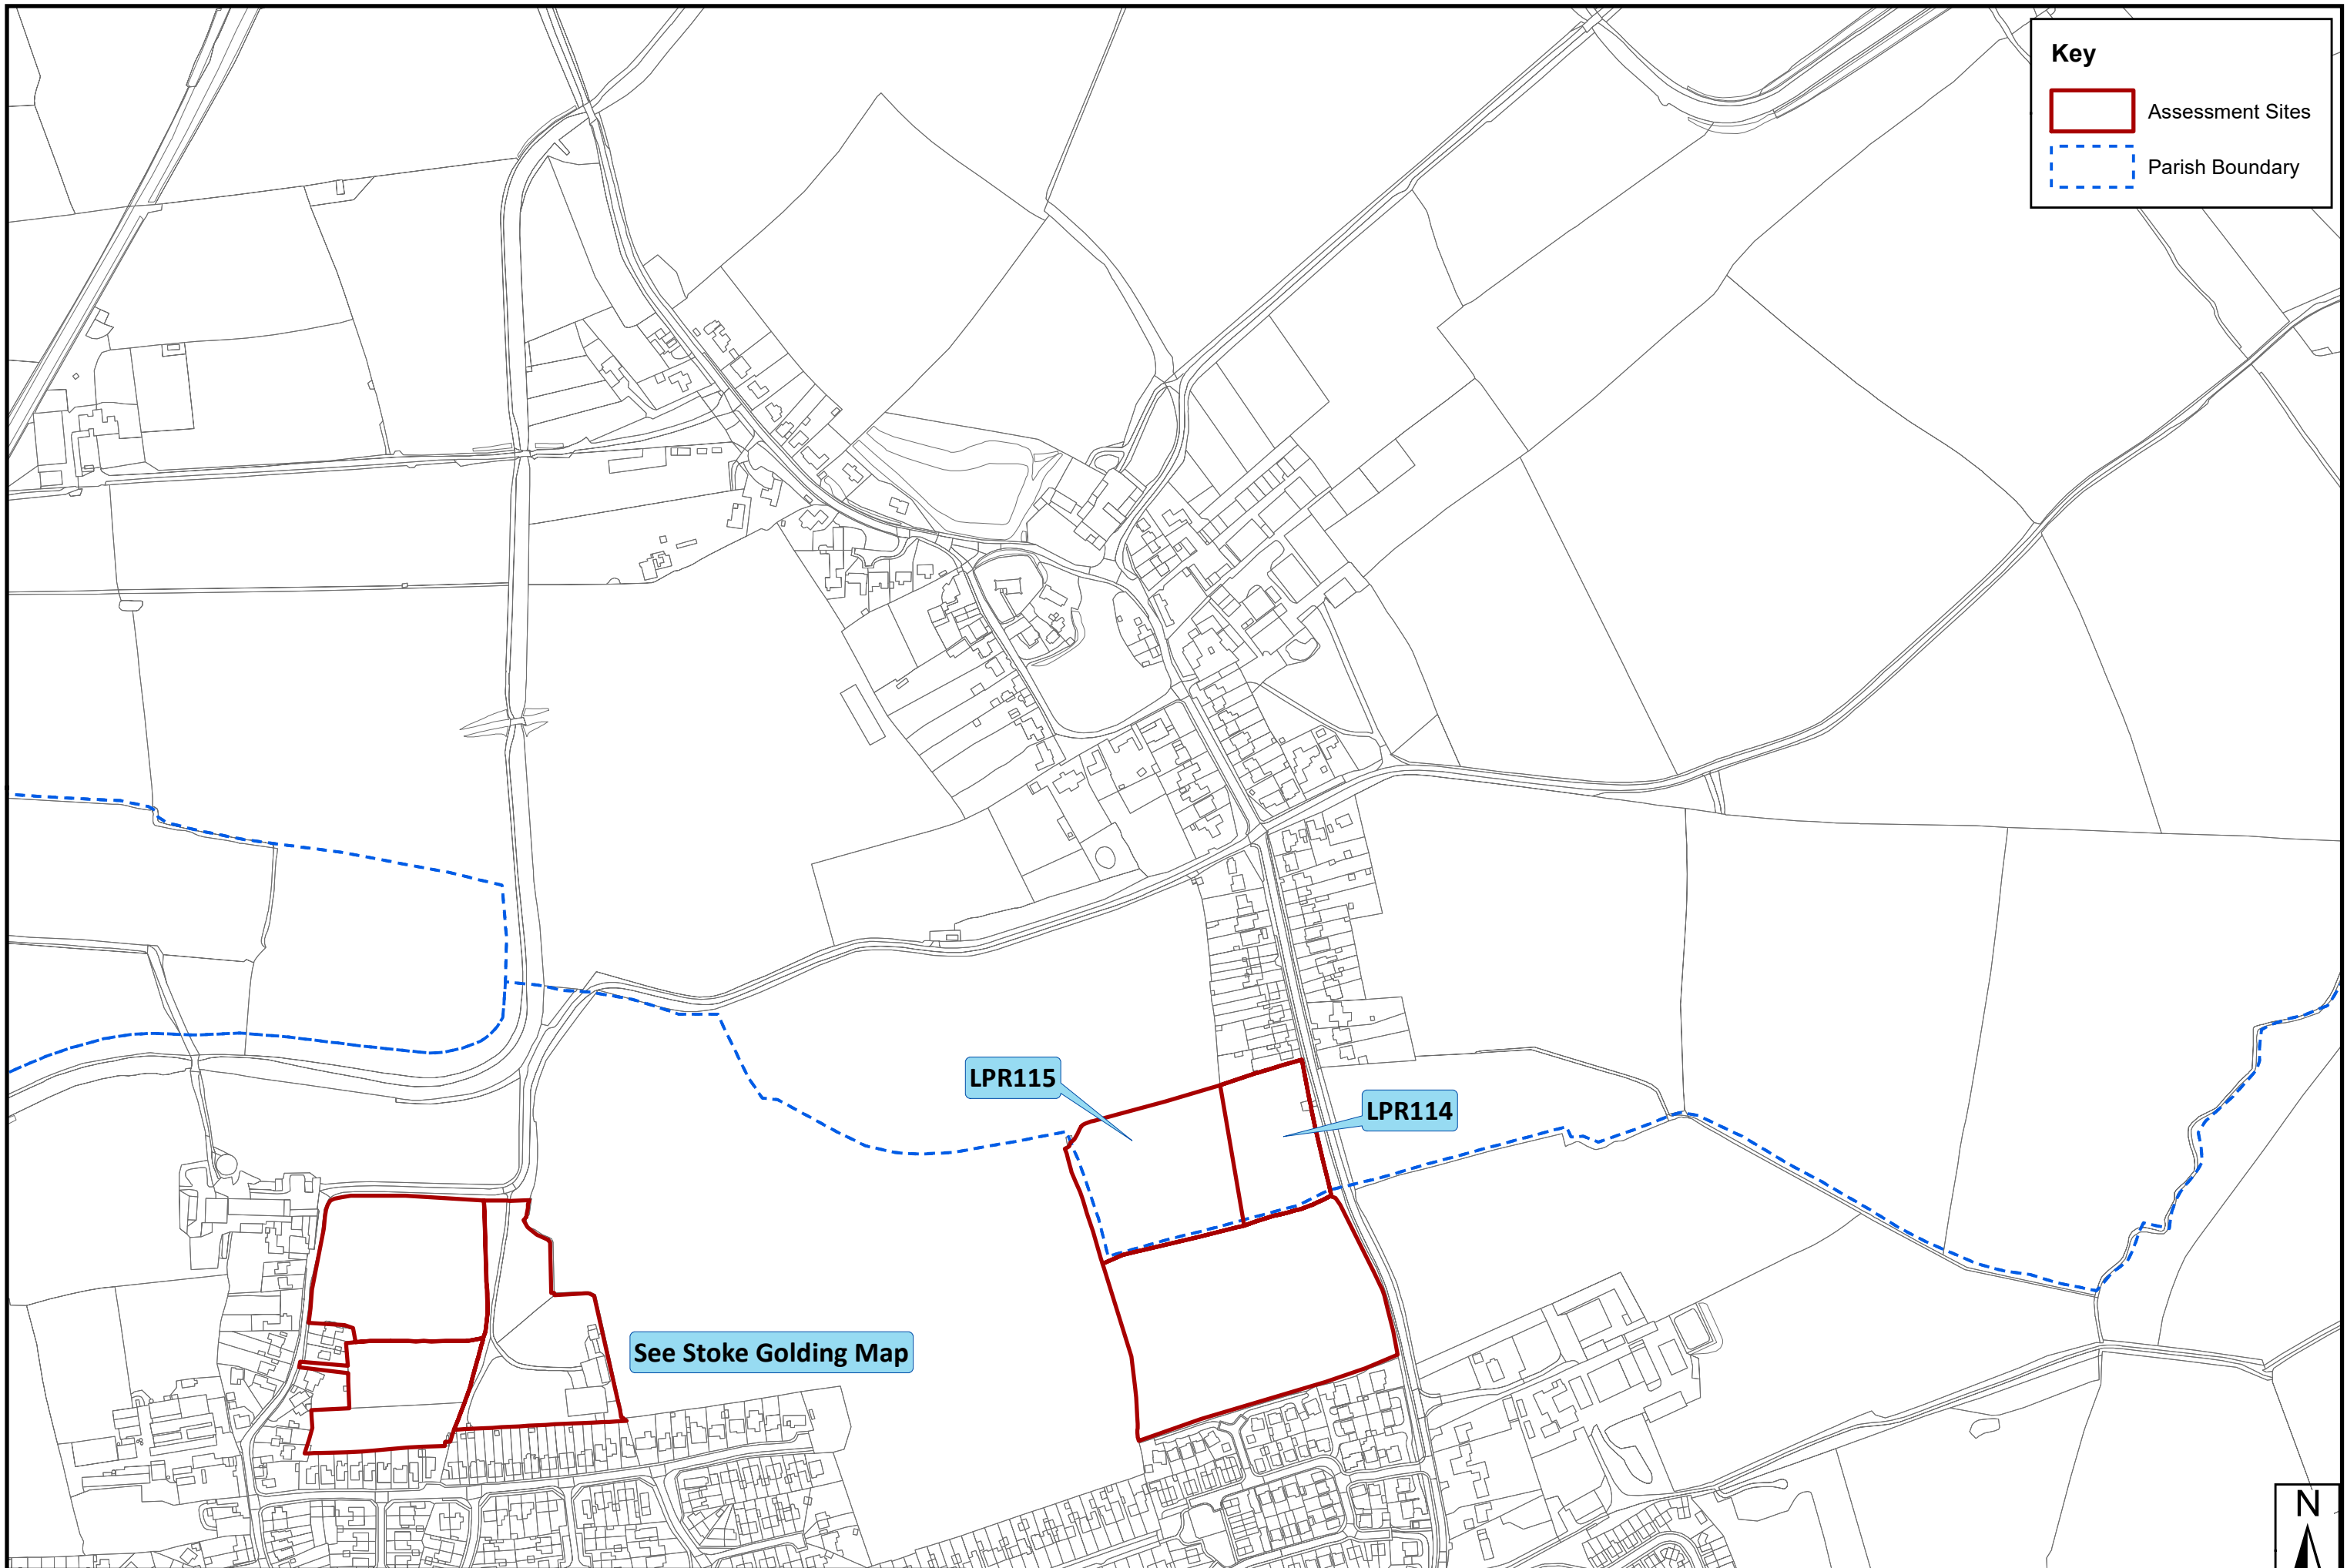

Key

-  HBBC Boundary
-  Assessment Sites
-  Parish Boundary

SHELAA 2022 Overview Map - Settlement: Burbage South

This map is based upon Ordnance Survey material with the permission of Ordnance Survey on behalf of the Controller of His Majesty's Stationery Office © Crown copyright. Unauthorised reproduction infringes crown copyright and may lead to prosecution or civil proceedings. Hinckley & Bosworth Borough Council LA100018489 Published 2024

SHELAA 2022 Overview Map - Settlement: Burbage West

SHELAA 2022 Overview Map - Settlement: Carlton

Key

-  Assessment Sites
-  Parish Boundary

SHELAA 2022 Overview Map - Settlement: Congerstone

Key

- HBBC Boundary
- Assessment Sites
- Parish Boundary

SHELAA 2022 Overview Map - Settlement: Copt Oak

Key

-  HBBC Boundary
-  Assessment Sites

LPR148

SHELAA 2022 Overview Map - Settlement: Dadlington

Key

-  Assessment Sites
-  Parish Boundary

SHELAA 2022 Overview Map - Settlement: Desford

SHELAA 2022 Overview Map - Settlement: Earl Shilton North

SHELAA 2022 Overview Map - Settlement: Earl Shilton South

Key

-  HBBC Boundary
-  Assessment Sites
-  Parish Boundary

SHELAA 2022 Overview Map - Settlement: Fenny Drayton