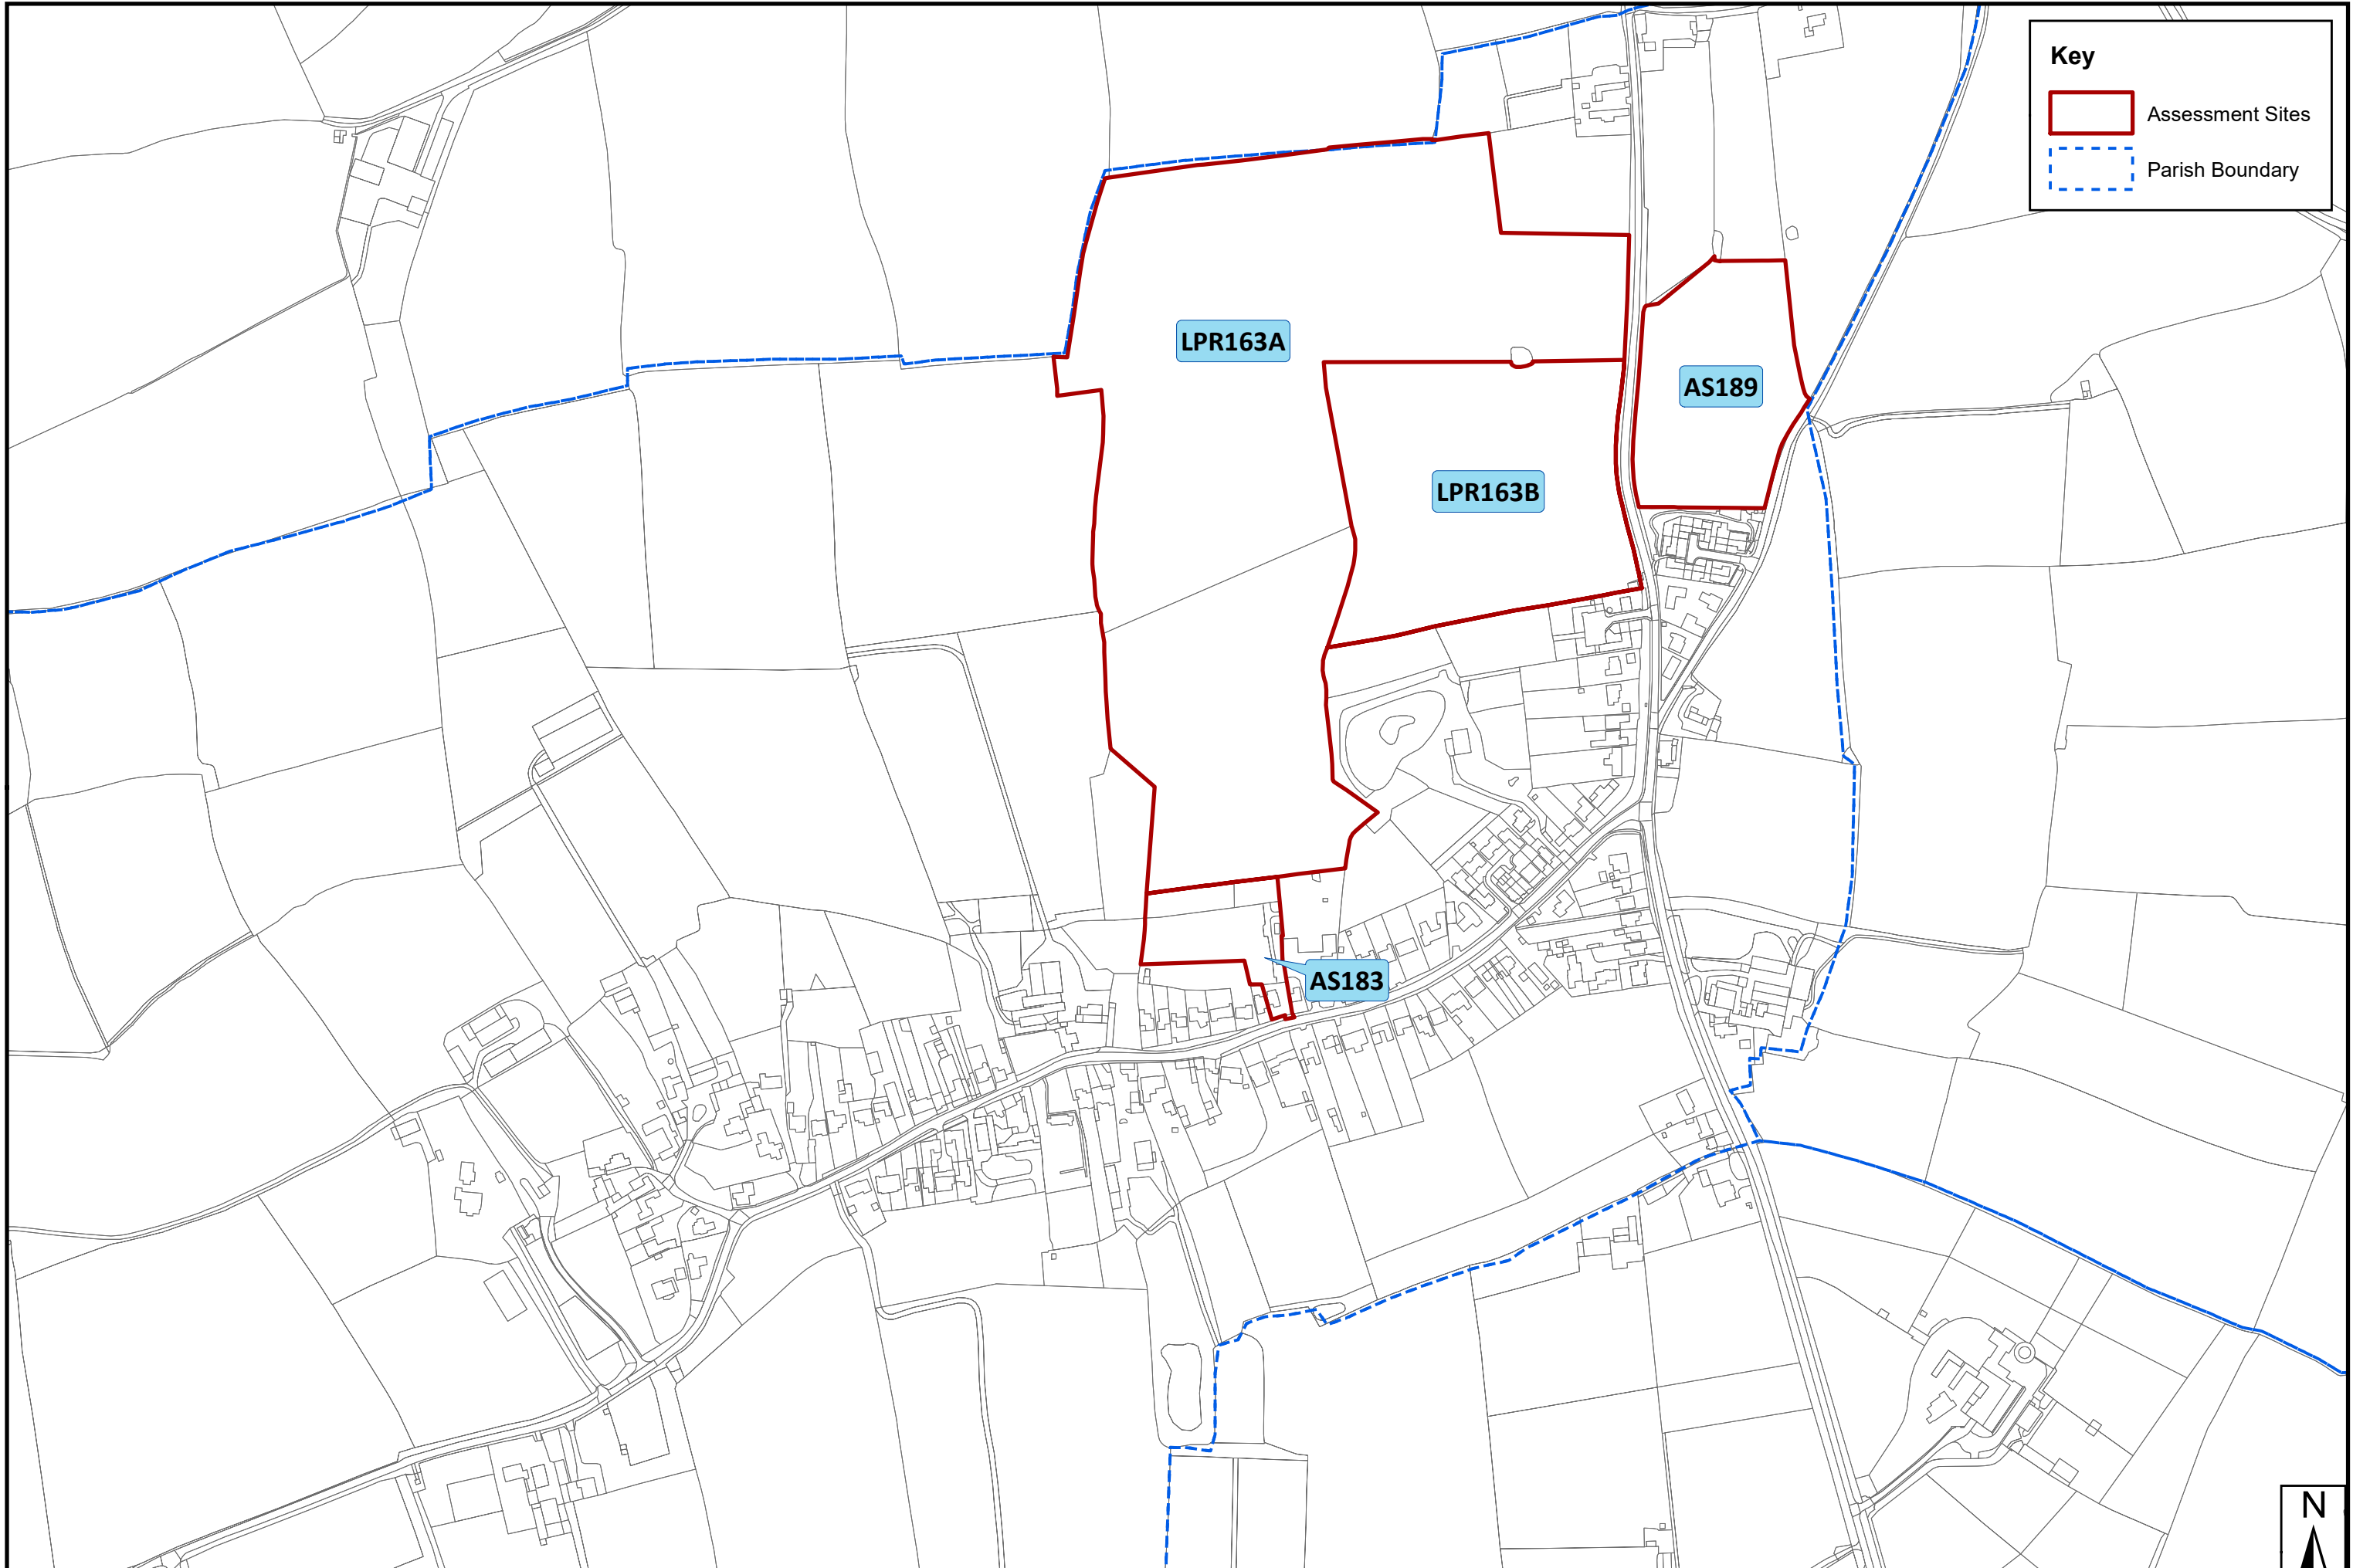

Key

- Assessment Sites
- Parish Boundary

SHELAA 2022 Overview Map - Settlement: Burbage East

Key

- HBBC Boundary
- Assessment Sites
- Parish Boundary

SHELAA 2022 Overview Map - Settlement: Burbage Smockington Hollow

Key

-  HBBC Boundary
-  Assessment Sites
-  Parish Boundary

SHELAA 2022 Overview Map - Settlement: Burbage South

This map is based upon Ordnance Survey material with the permission of Ordnance Survey on behalf of the Controller of His Majesty's Stationery Office © Crown copyright. Unauthorised reproduction infringes crown copyright and may lead to prosecution or civil proceedings. Hinckley & Bosworth Borough Council LA100018489 Published 2024

SHELAA 2022 Overview Map - Settlement: Burbage West

SHELAA 2022 Overview Map - Settlement: Carlton

Key

-  Assessment Sites
-  Parish Boundary

SHELAA 2022 Overview Map - Settlement: Congerstone

Key

- HBBC Boundary
- Assessment Sites
- Parish Boundary

SHELAA 2022 Overview Map - Settlement: Copt Oak

Key

-  HBBC Boundary
-  Assessment Sites

LPR148

SHELAA 2022 Overview Map - Settlement: Dadlington

Key

-  Assessment Sites
-  Parish Boundary

SHELAA 2022 Overview Map - Settlement: Desford