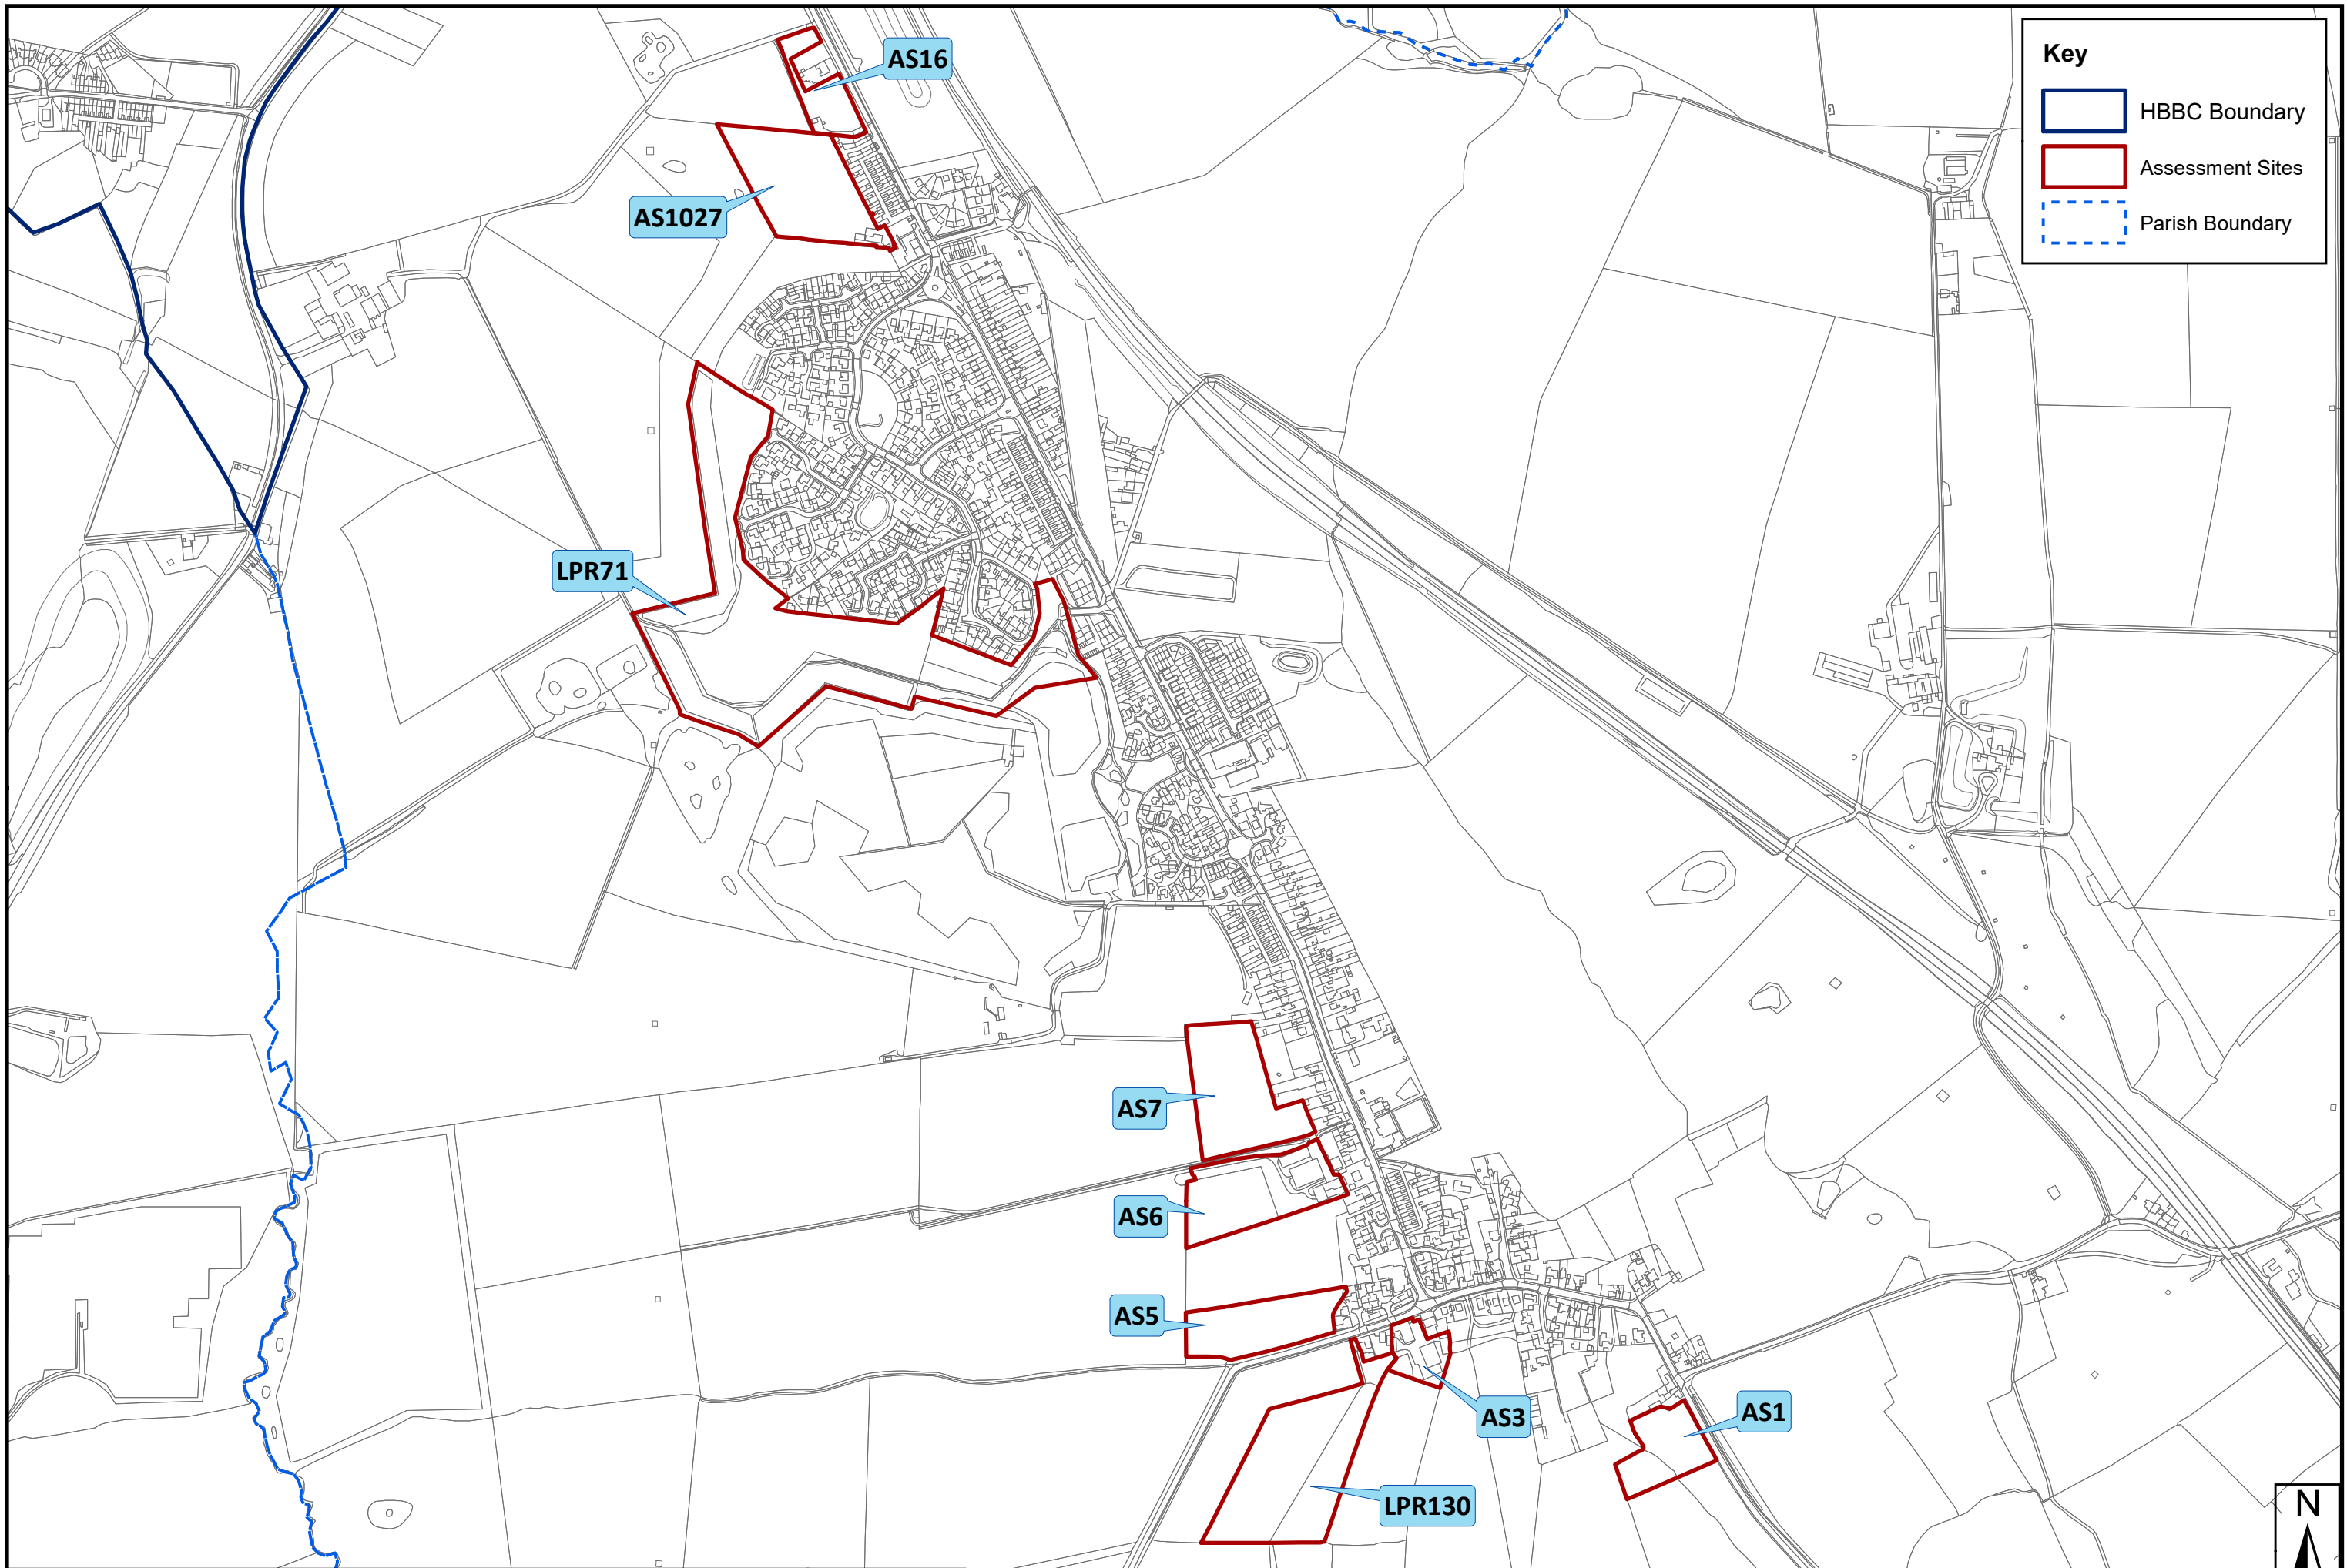

SHELAA 2022 Overview Map - Settlement: Bagworth

Key

-  HBBC Boundary
-  Assessment Sites
-  Parish Boundary

SHELAA 2022 Overview Map - Settlement: Bardon, Stanton Under Bardon

Key

- HBBC Boundary
- Assessment Sites
- Parish Boundary

LPR121

AS419

LPR117

See Stanton Under Bardon Map

SHELAA 2022 Overview Map - Settlement: Barlestone

Key

- HBBC Boundary
- Assessment Sites
- Parish Boundary

SHELAA 2022 Overview Map - Settlement: Barton in the Beans

Key

-  HBBC Boundary
-  Assessment Sites
-  Parish Boundary

SHELAA 2022 Overview Map - Settlement: Barwell

Key

- HBBC Boundary
- Assessment Sites
- Parish Boundary

SHELAA 2022 Overview Map - Settlement: Botcheston

Key

-  HBBC Boundary
-  Assessment Sites
-  Parish Boundary

SHELAA 2022 Overview Map - Settlement: Burbage South

This map is based upon Ordnance Survey material with the permission of Ordnance Survey on behalf of the Controller of His Majesty's Stationery Office © Crown copyright. Unauthorised reproduction infringes crown copyright and may lead to prosecution or civil proceedings. Hinckley & Bosworth Borough Council LA100018489 Published 2024