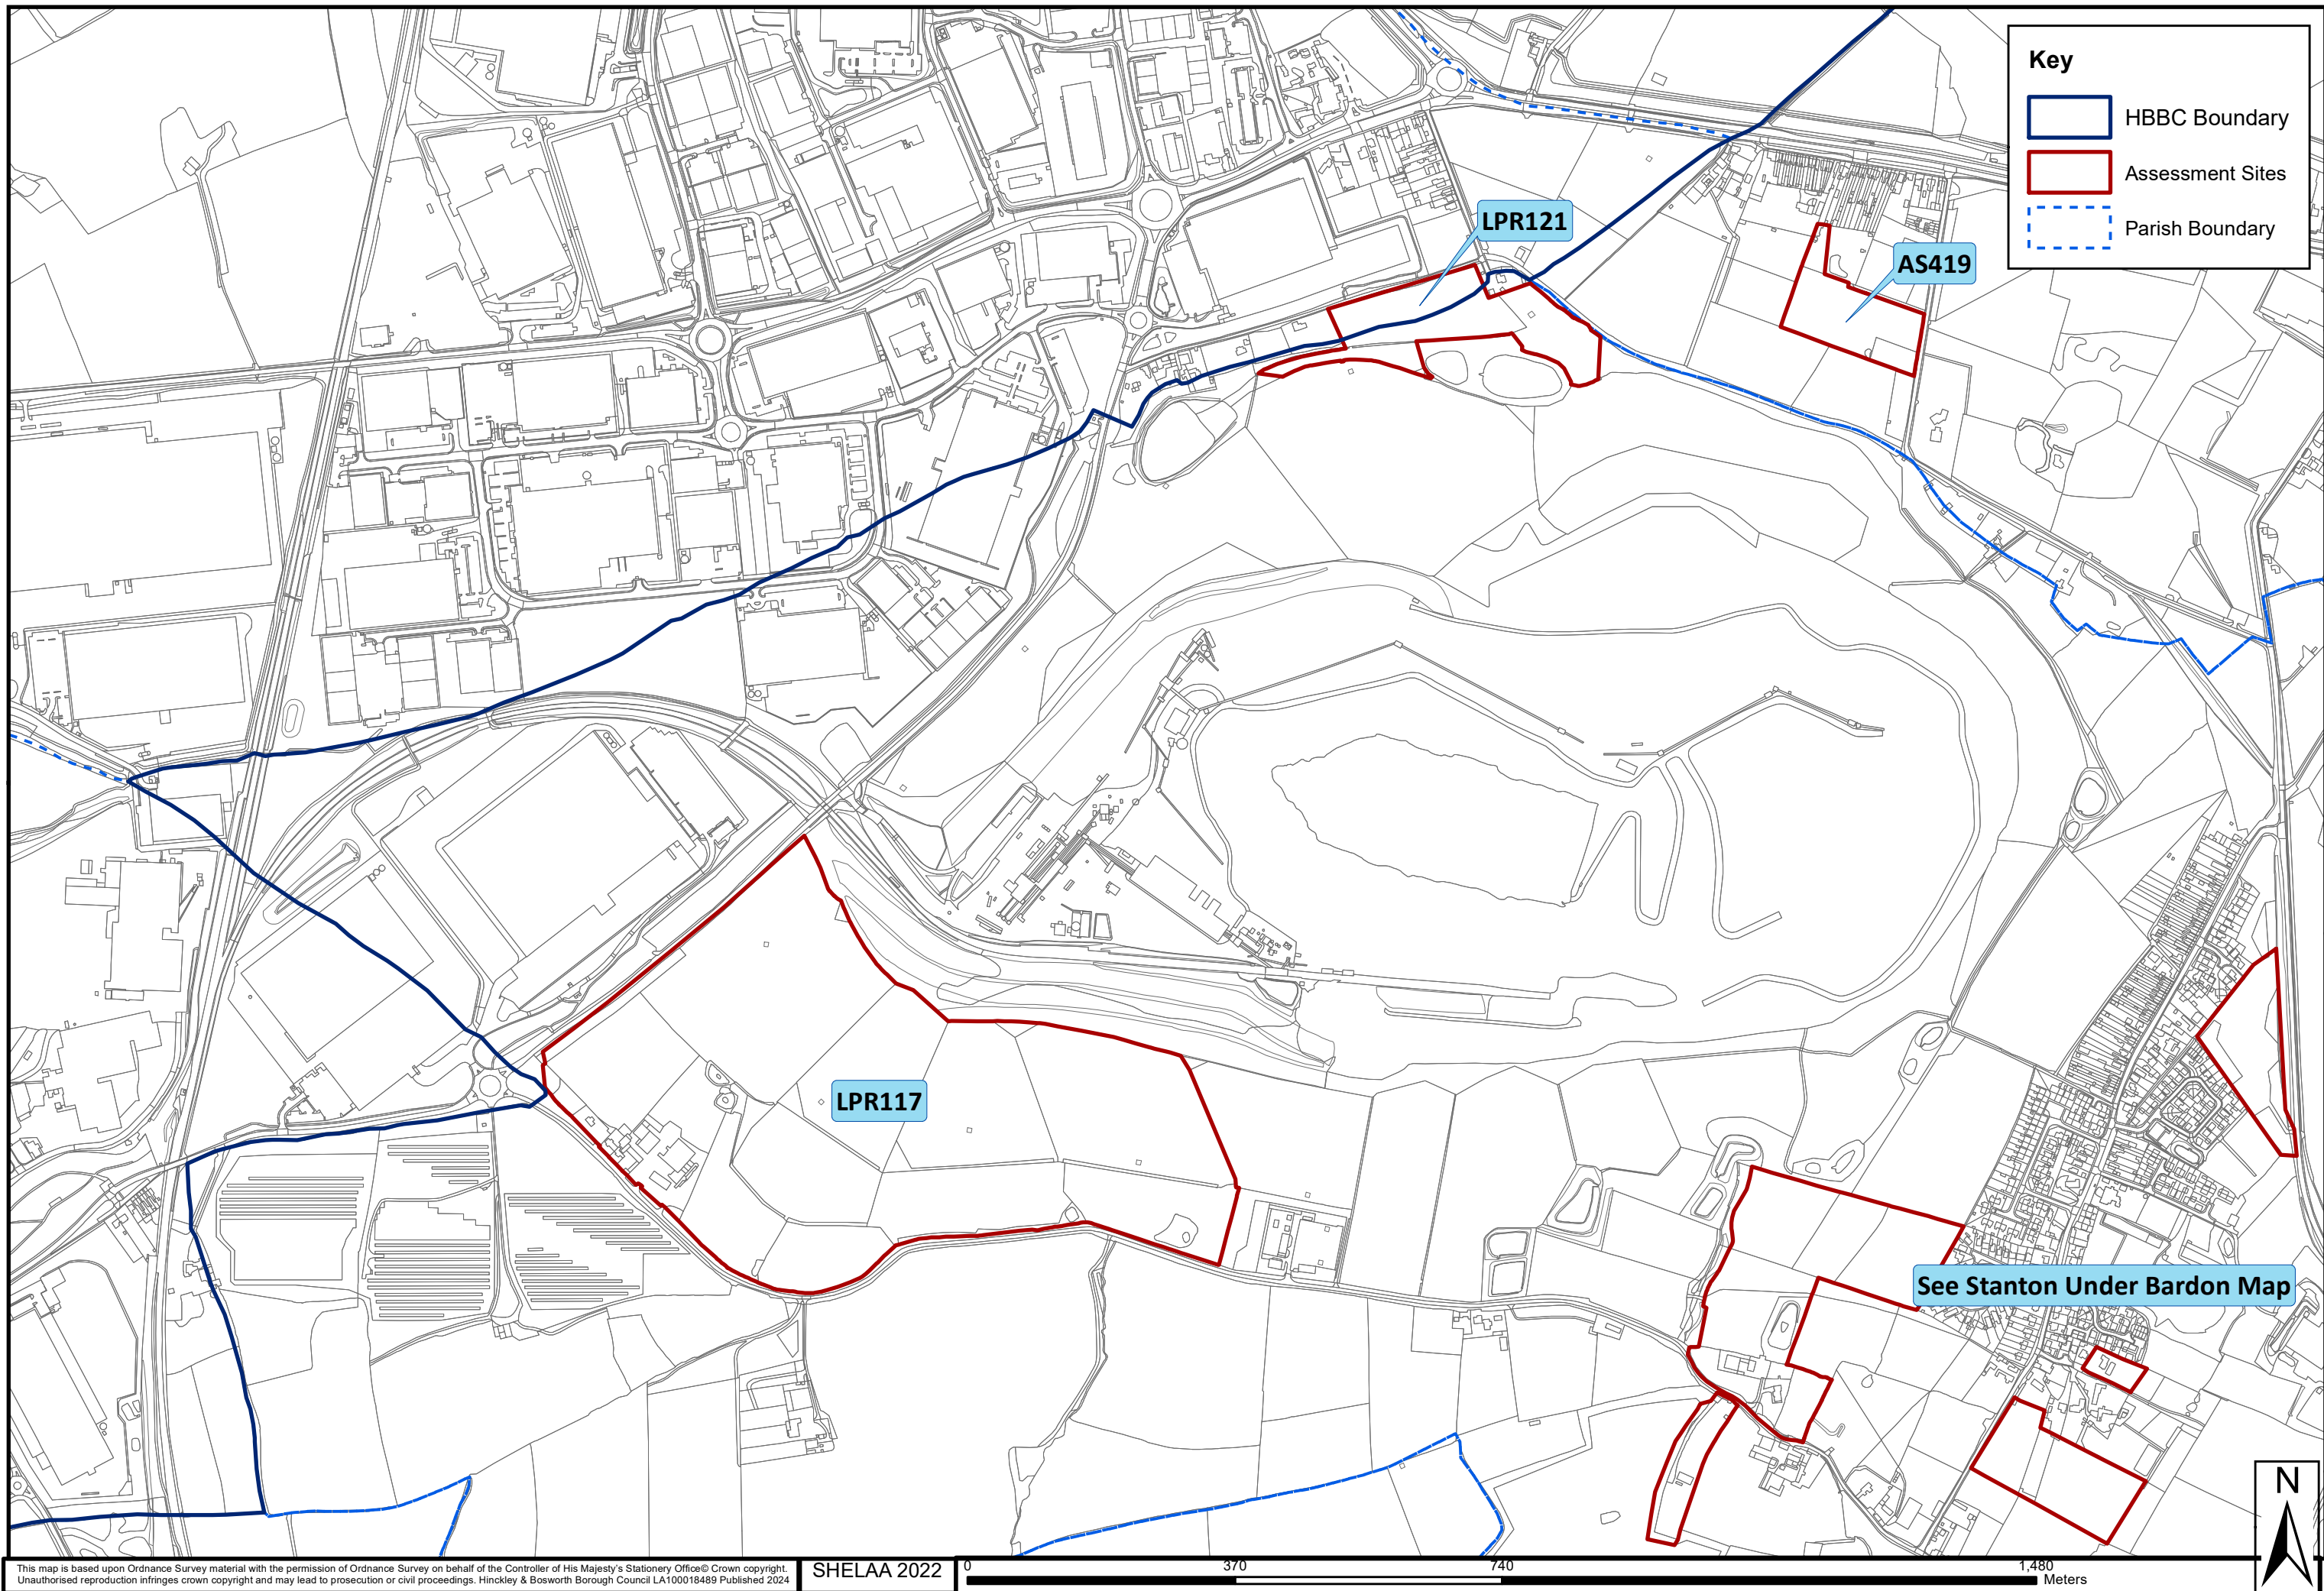

SHELAA 2022 Overview Map - Settlement: Bagworth

Key

-  HBBC Boundary
-  Assessment Sites
-  Parish Boundary

SHELAA 2022 Overview Map - Settlement: Bardon, Stanton Under Bardon

Key

- HBBC Boundary
- Assessment Sites
- Parish Boundary

LPR121

AS419

LPR117

See Stanton Under Bardon Map

SHELAA 2022 Overview Map - Settlement: Barlestone

Key

- HBBC Boundary
- Assessment Sites
- Parish Boundary

SHELAA 2022 Overview Map - Settlement: Barton in the Beans

Key

-  HBBC Boundary
-  Assessment Sites
-  Parish Boundary

SHELAA 2022 Overview Map - Settlement: Barwell

Key

- HBBC Boundary
- Assessment Sites
- Parish Boundary

SHELAA 2022 Overview Map - Settlement: Botcheston

Key

-  HBBC Boundary
-  Assessment Sites
-  Parish Boundary

SHELAA 2022 Overview Map - Settlement: Burbage South

This map is based upon Ordnance Survey material with the permission of Ordnance Survey on behalf of the Controller of His Majesty's Stationery Office © Crown copyright. Unauthorised reproduction infringes crown copyright and may lead to prosecution or civil proceedings. Hinckley & Bosworth Borough Council LA100018489 Published 2024