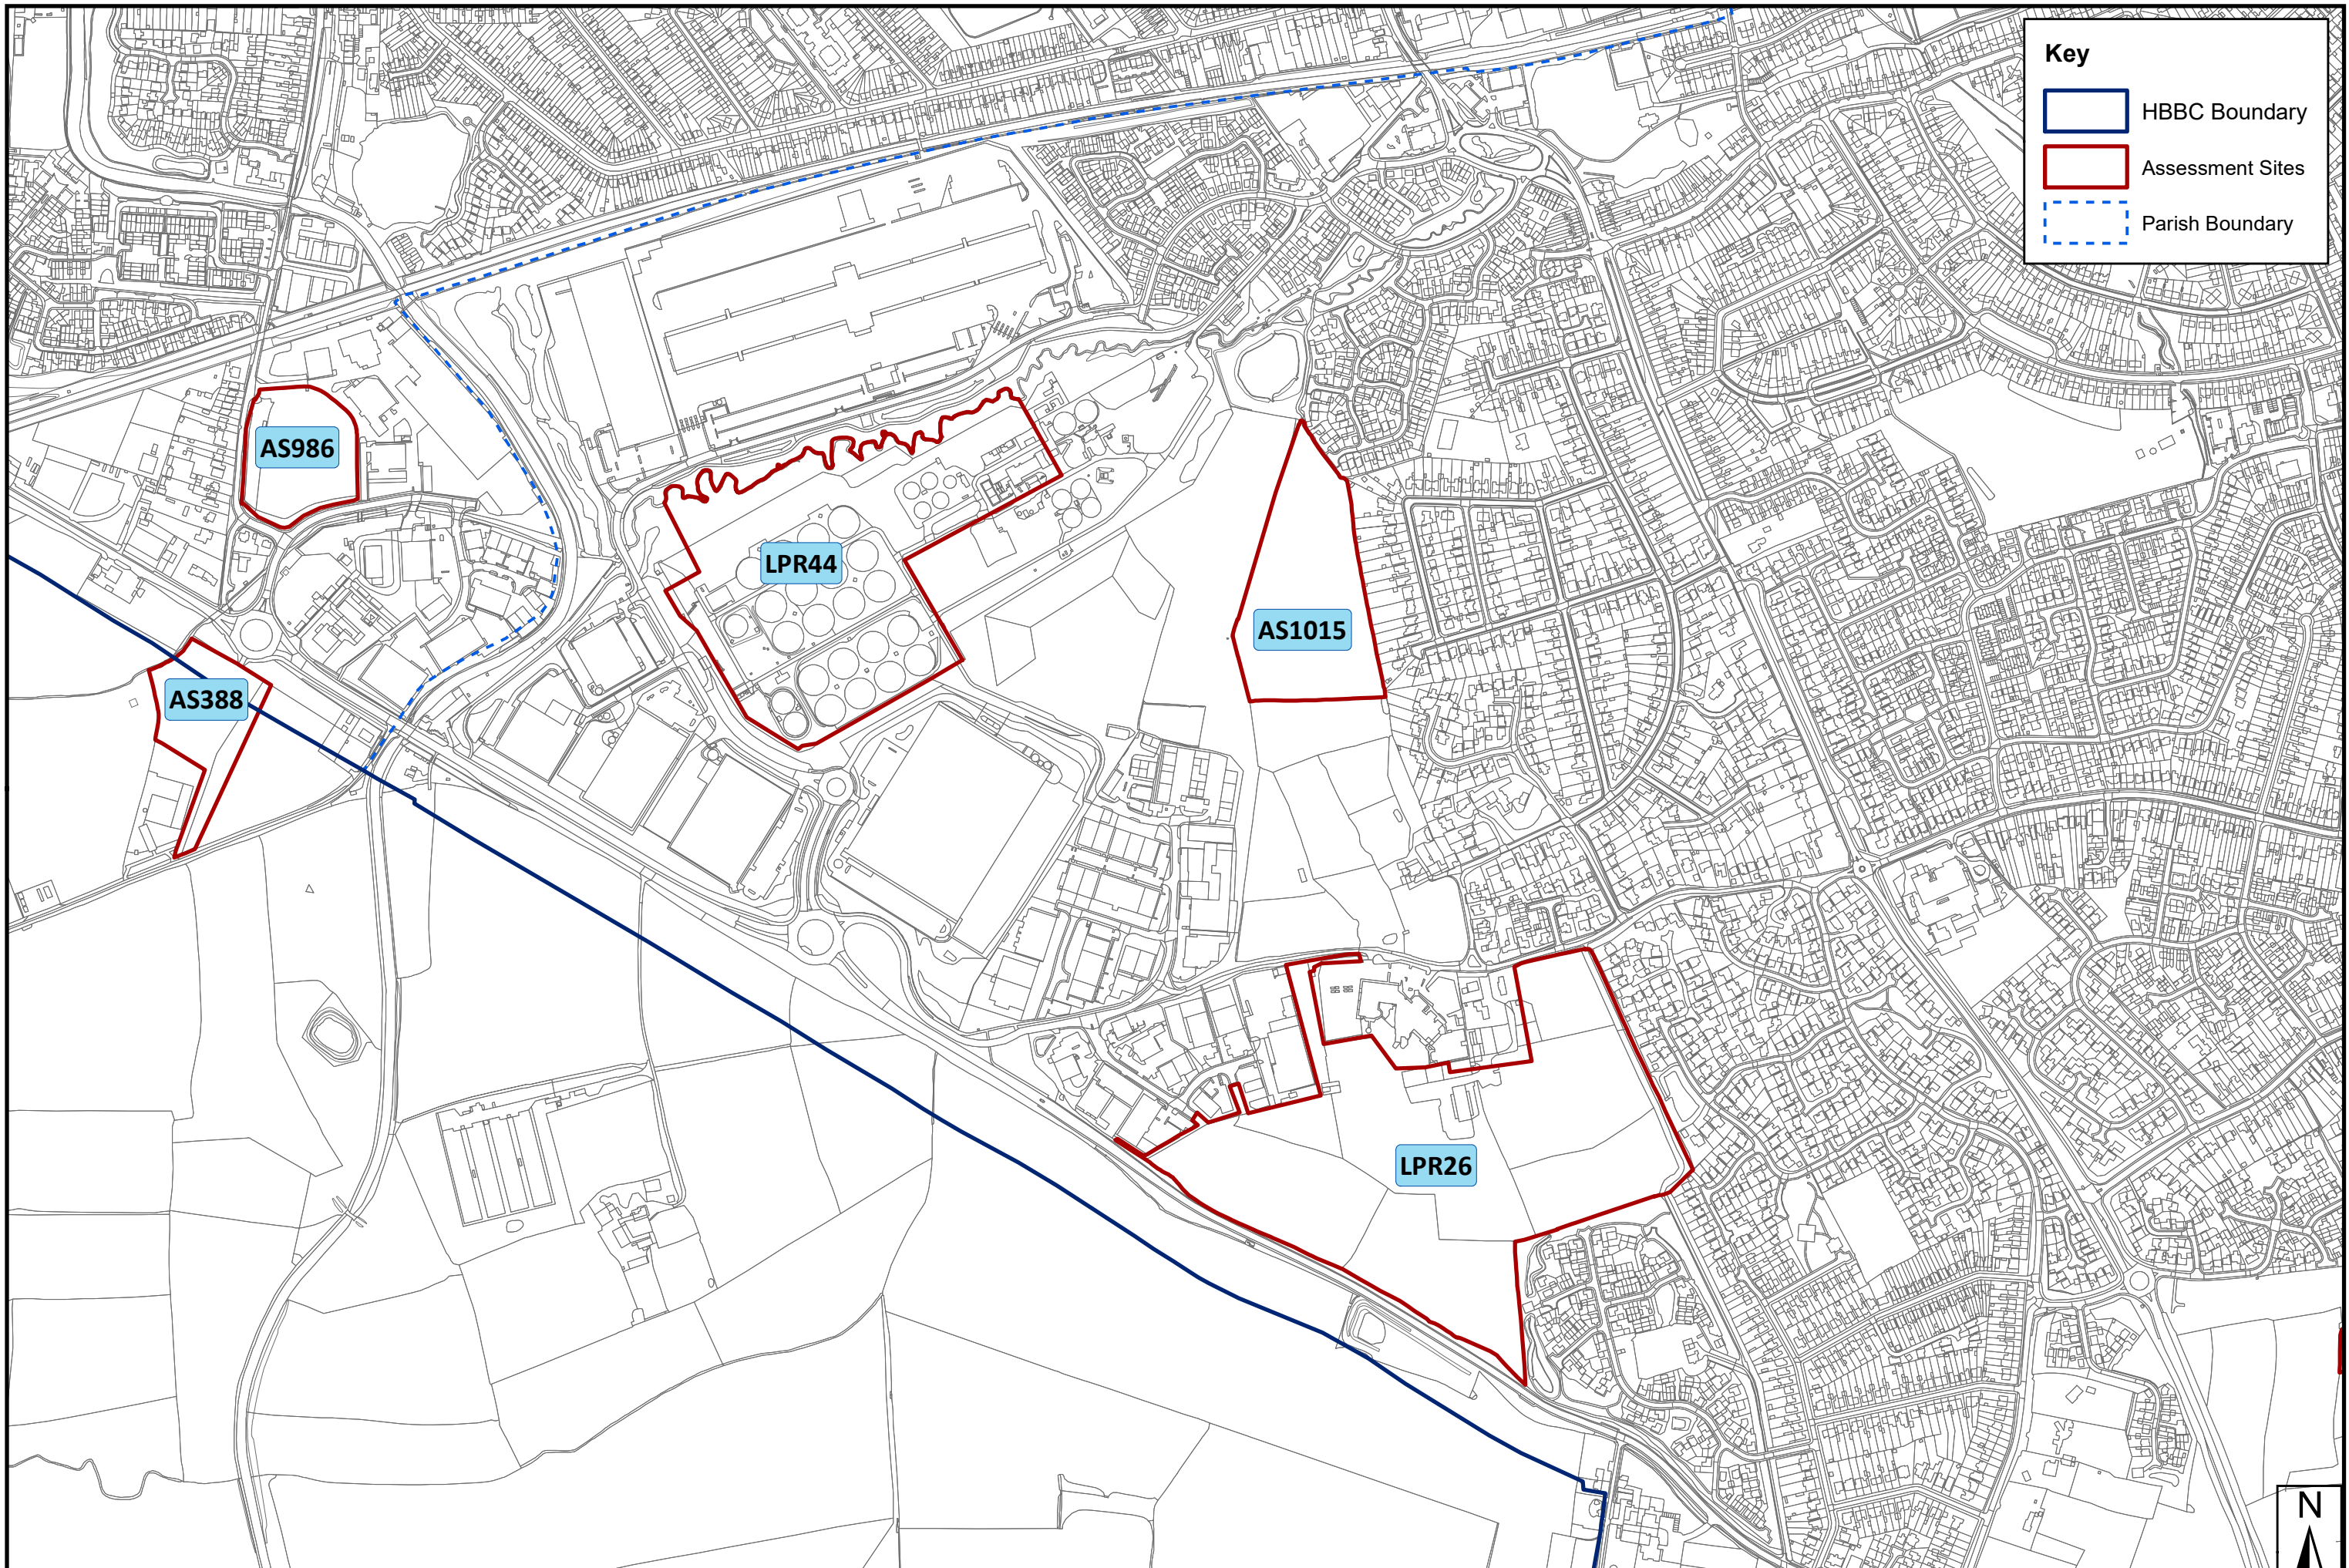

Key

- Assessment Sites
- Parish Boundary

SHELAA 2022 Overview Map - Settlement: Burbage East

Key

- HBBC Boundary
- Assessment Sites
- Parish Boundary

SHELAA 2022 Overview Map - Settlement: Burbage Smockington Hollow

Key

-  HBBC Boundary
-  Assessment Sites
-  Parish Boundary

SHELAA 2022 Overview Map - Settlement: Burbage South

This map is based upon Ordnance Survey material with the permission of Ordnance Survey on behalf of the Controller of His Majesty's Stationery Office © Crown copyright. Unauthorised reproduction infringes crown copyright and may lead to prosecution or civil proceedings. Hinckley & Bosworth Borough Council LA100018489 Published 2024

SHELAA 2022 Overview Map - Settlement: Burbage West

SHELAA 2022 Overview Map - Settlement: Carlton

Key

-  Assessment Sites
-  Parish Boundary

SHELAA 2022 Overview Map - Settlement: Congerstone

Key

- HBBC Boundary
- Assessment Sites
- Parish Boundary

SHELAA 2022 Overview Map - Settlement: Copt Oak

Key

-  HBBC Boundary
-  Assessment Sites

LPR148

SHELAA 2022 Overview Map - Settlement: Dadlington

Key

-  Assessment Sites
-  Parish Boundary

SHELAA 2022 Overview Map - Settlement: Desford