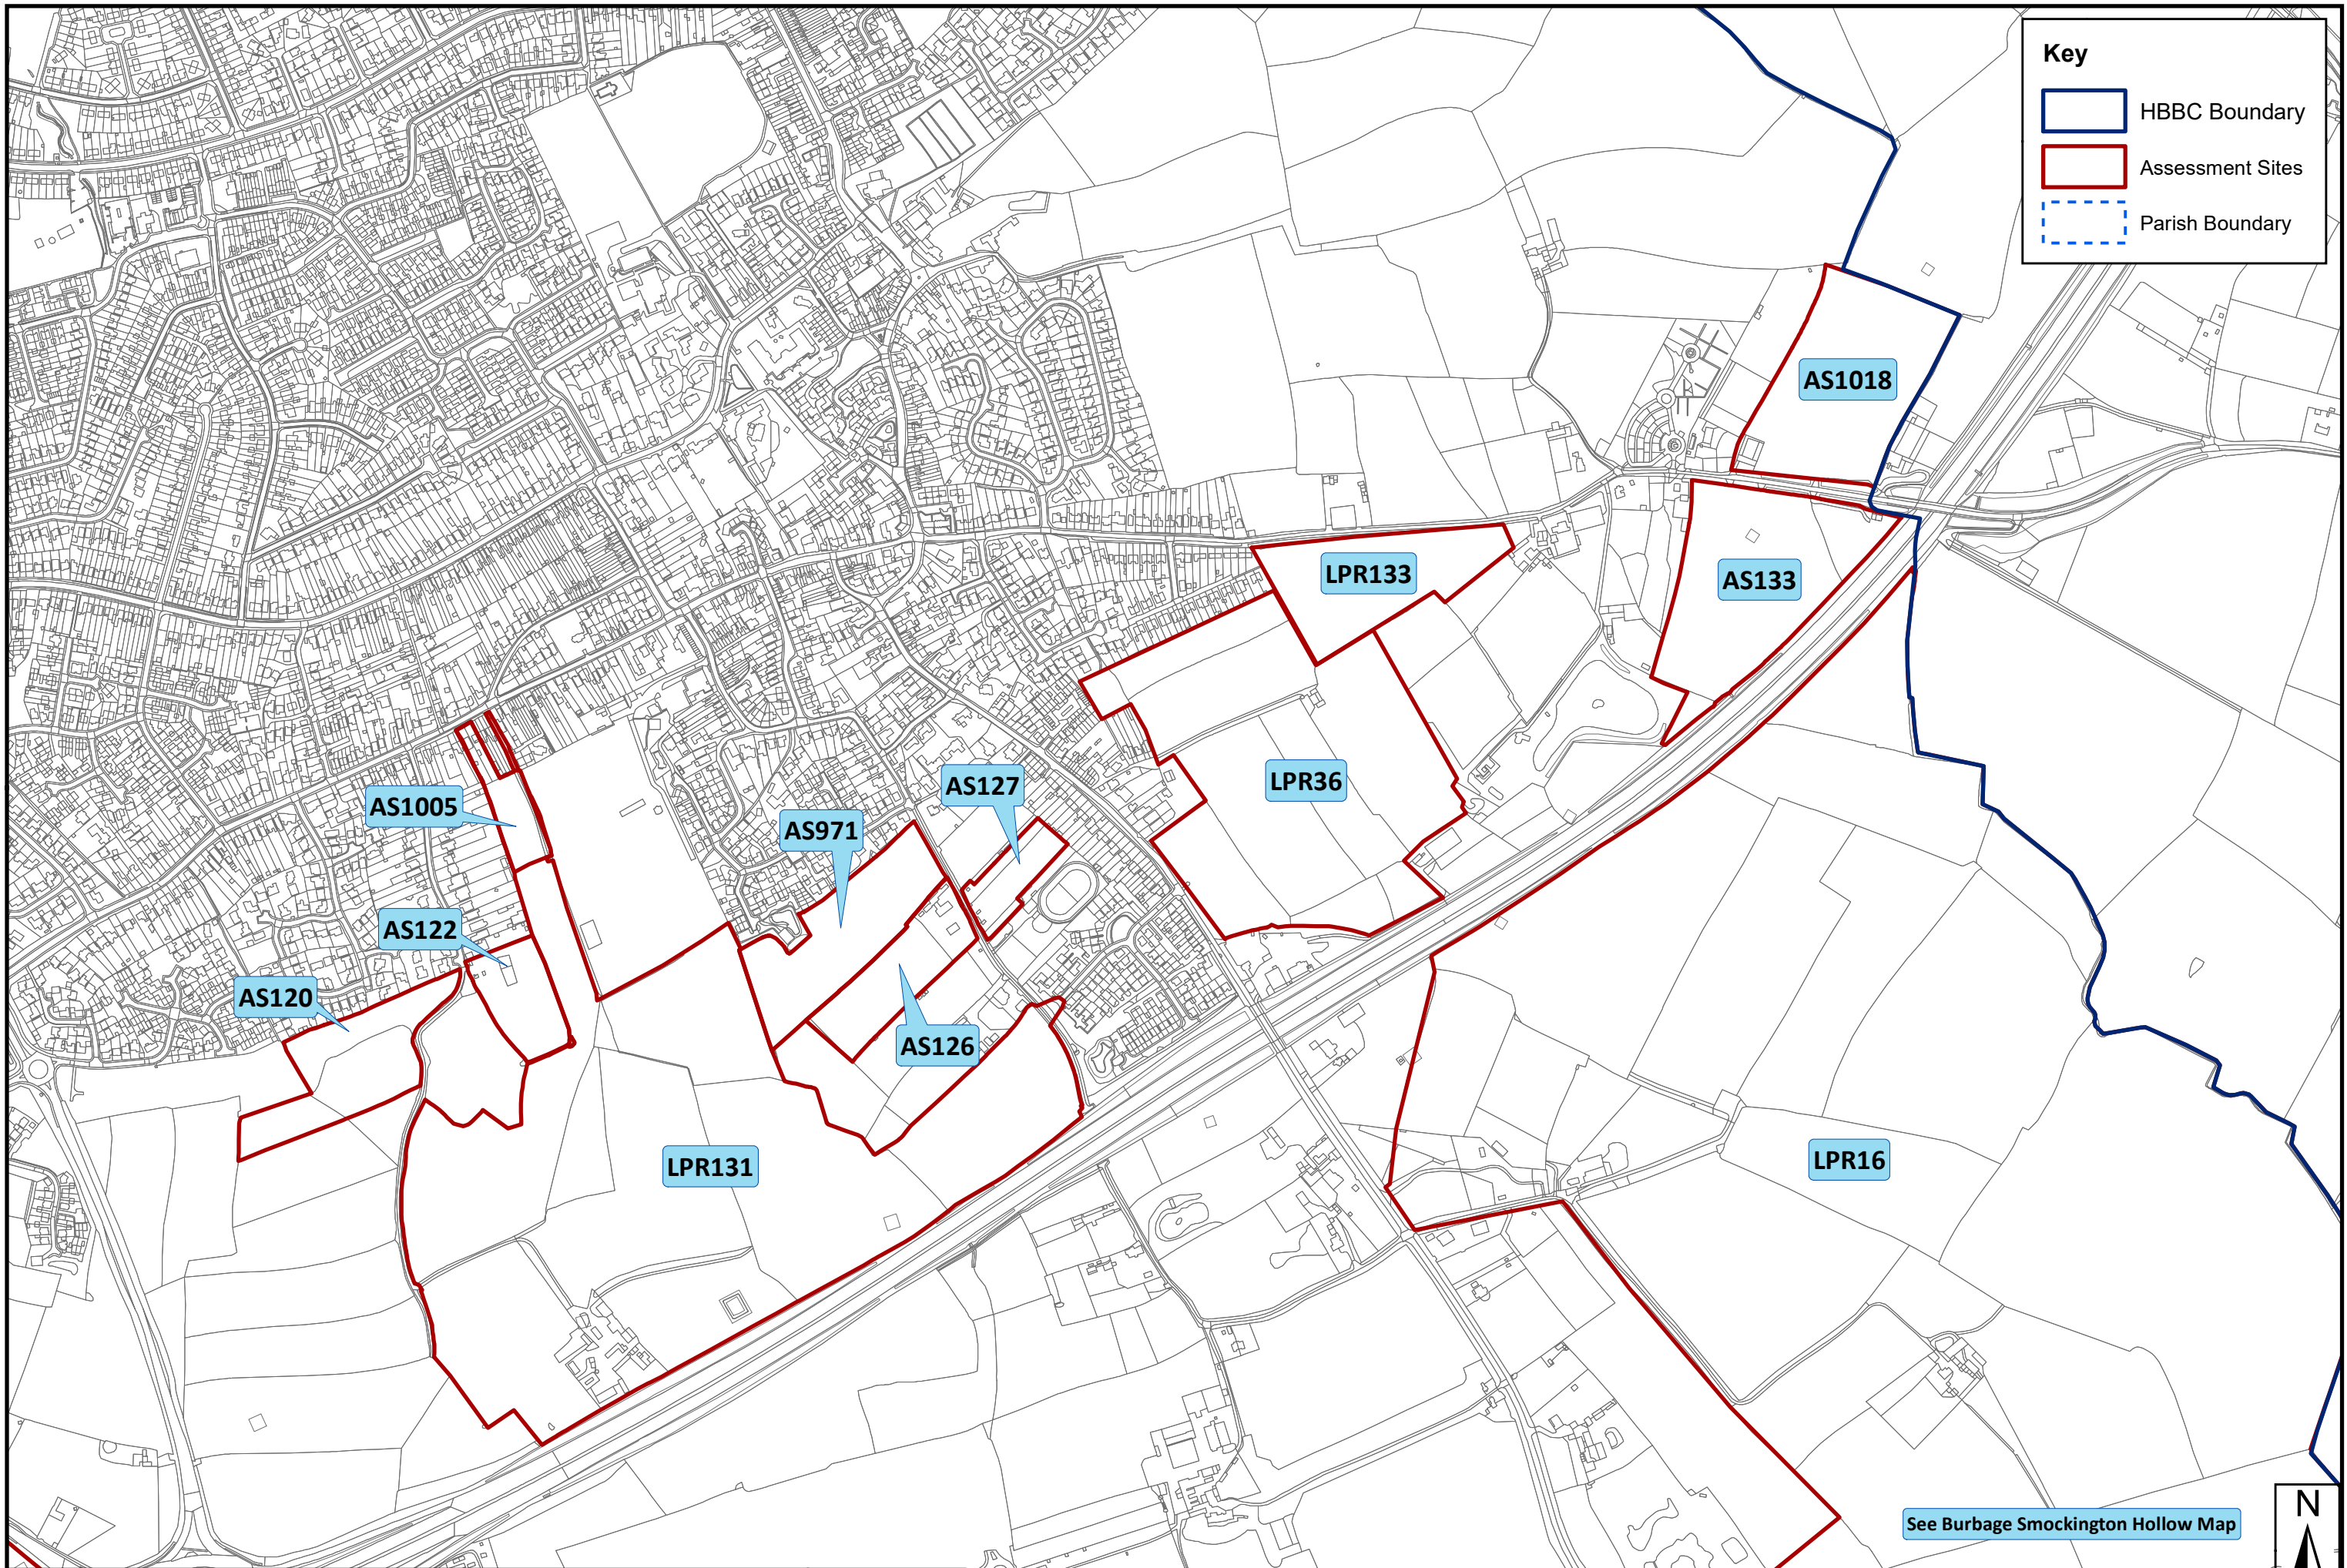

Key

-  HBBC Boundary
-  Assessment Sites
-  Parish Boundary

SHELAA 2022 Overview Map - Settlement: Barwell

Key

- HBBC Boundary
- Assessment Sites
- Parish Boundary

SHELAA 2022 Overview Map - Settlement: Botcheston

Key

- Assessment Sites
- Parish Boundary

SHELAA 2022 Overview Map - Settlement: Burbage East

Key

- HBBC Boundary
- Assessment Sites
- Parish Boundary

SHELAA 2022 Overview Map - Settlement: Burbage Smockington Hollow

Key

-  HBBC Boundary
-  Assessment Sites
-  Parish Boundary

SHELAA 2022 Overview Map - Settlement: Burbage South

This map is based upon Ordnance Survey material with the permission of Ordnance Survey on behalf of the Controller of His Majesty's Stationery Office © Crown copyright. Unauthorised reproduction infringes crown copyright and may lead to prosecution or civil proceedings. Hinckley & Bosworth Borough Council LA100018489 Published 2024

SHELAA 2022 Overview Map - Settlement: Burbage West

SHELAA 2022 Overview Map - Settlement: Carlton

Key

-  Assessment Sites
-  Parish Boundary

SHELAA 2022 Overview Map - Settlement: Congerstone

Key

- HBBC Boundary
- Assessment Sites
- Parish Boundary