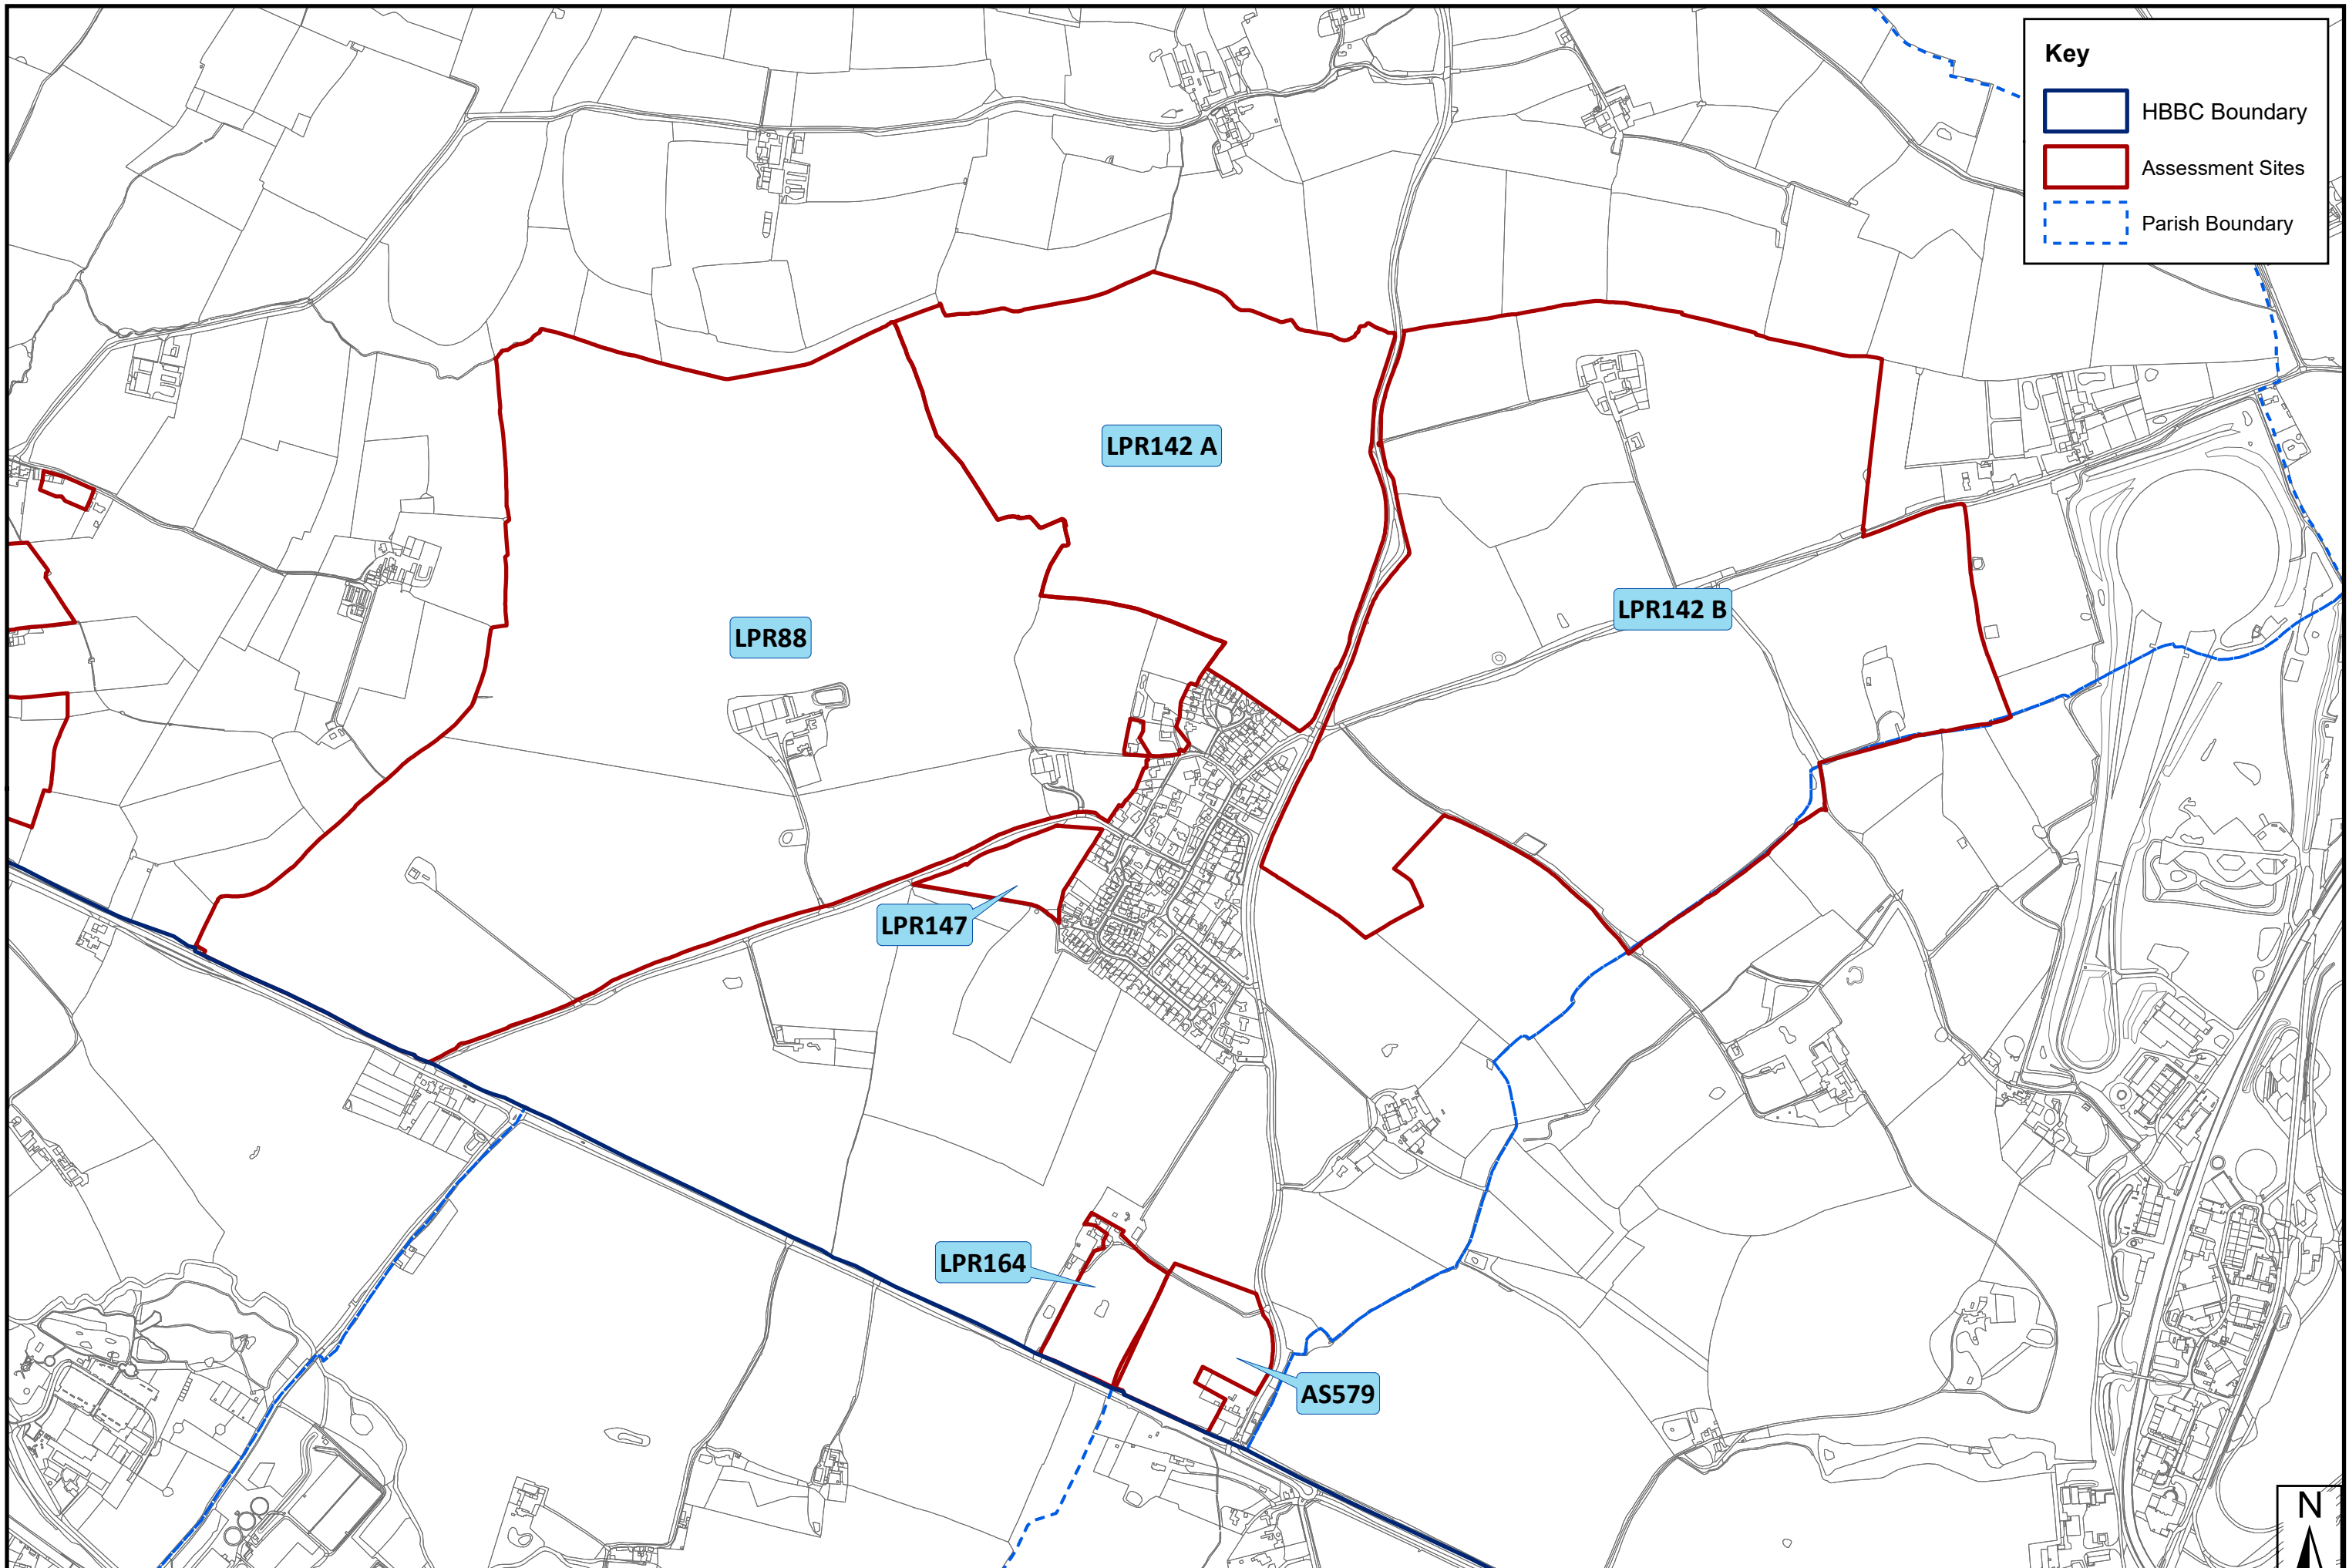

SHELAA 2022 Overview Map - Settlement: Earl Shilton North

SHELAA 2022 Overview Map - Settlement: Earl Shilton South

Key

-  HBBC Boundary
-  Assessment Sites
-  Parish Boundary

SHELAA 2022 Overview Map - Settlement: Fenny Drayton