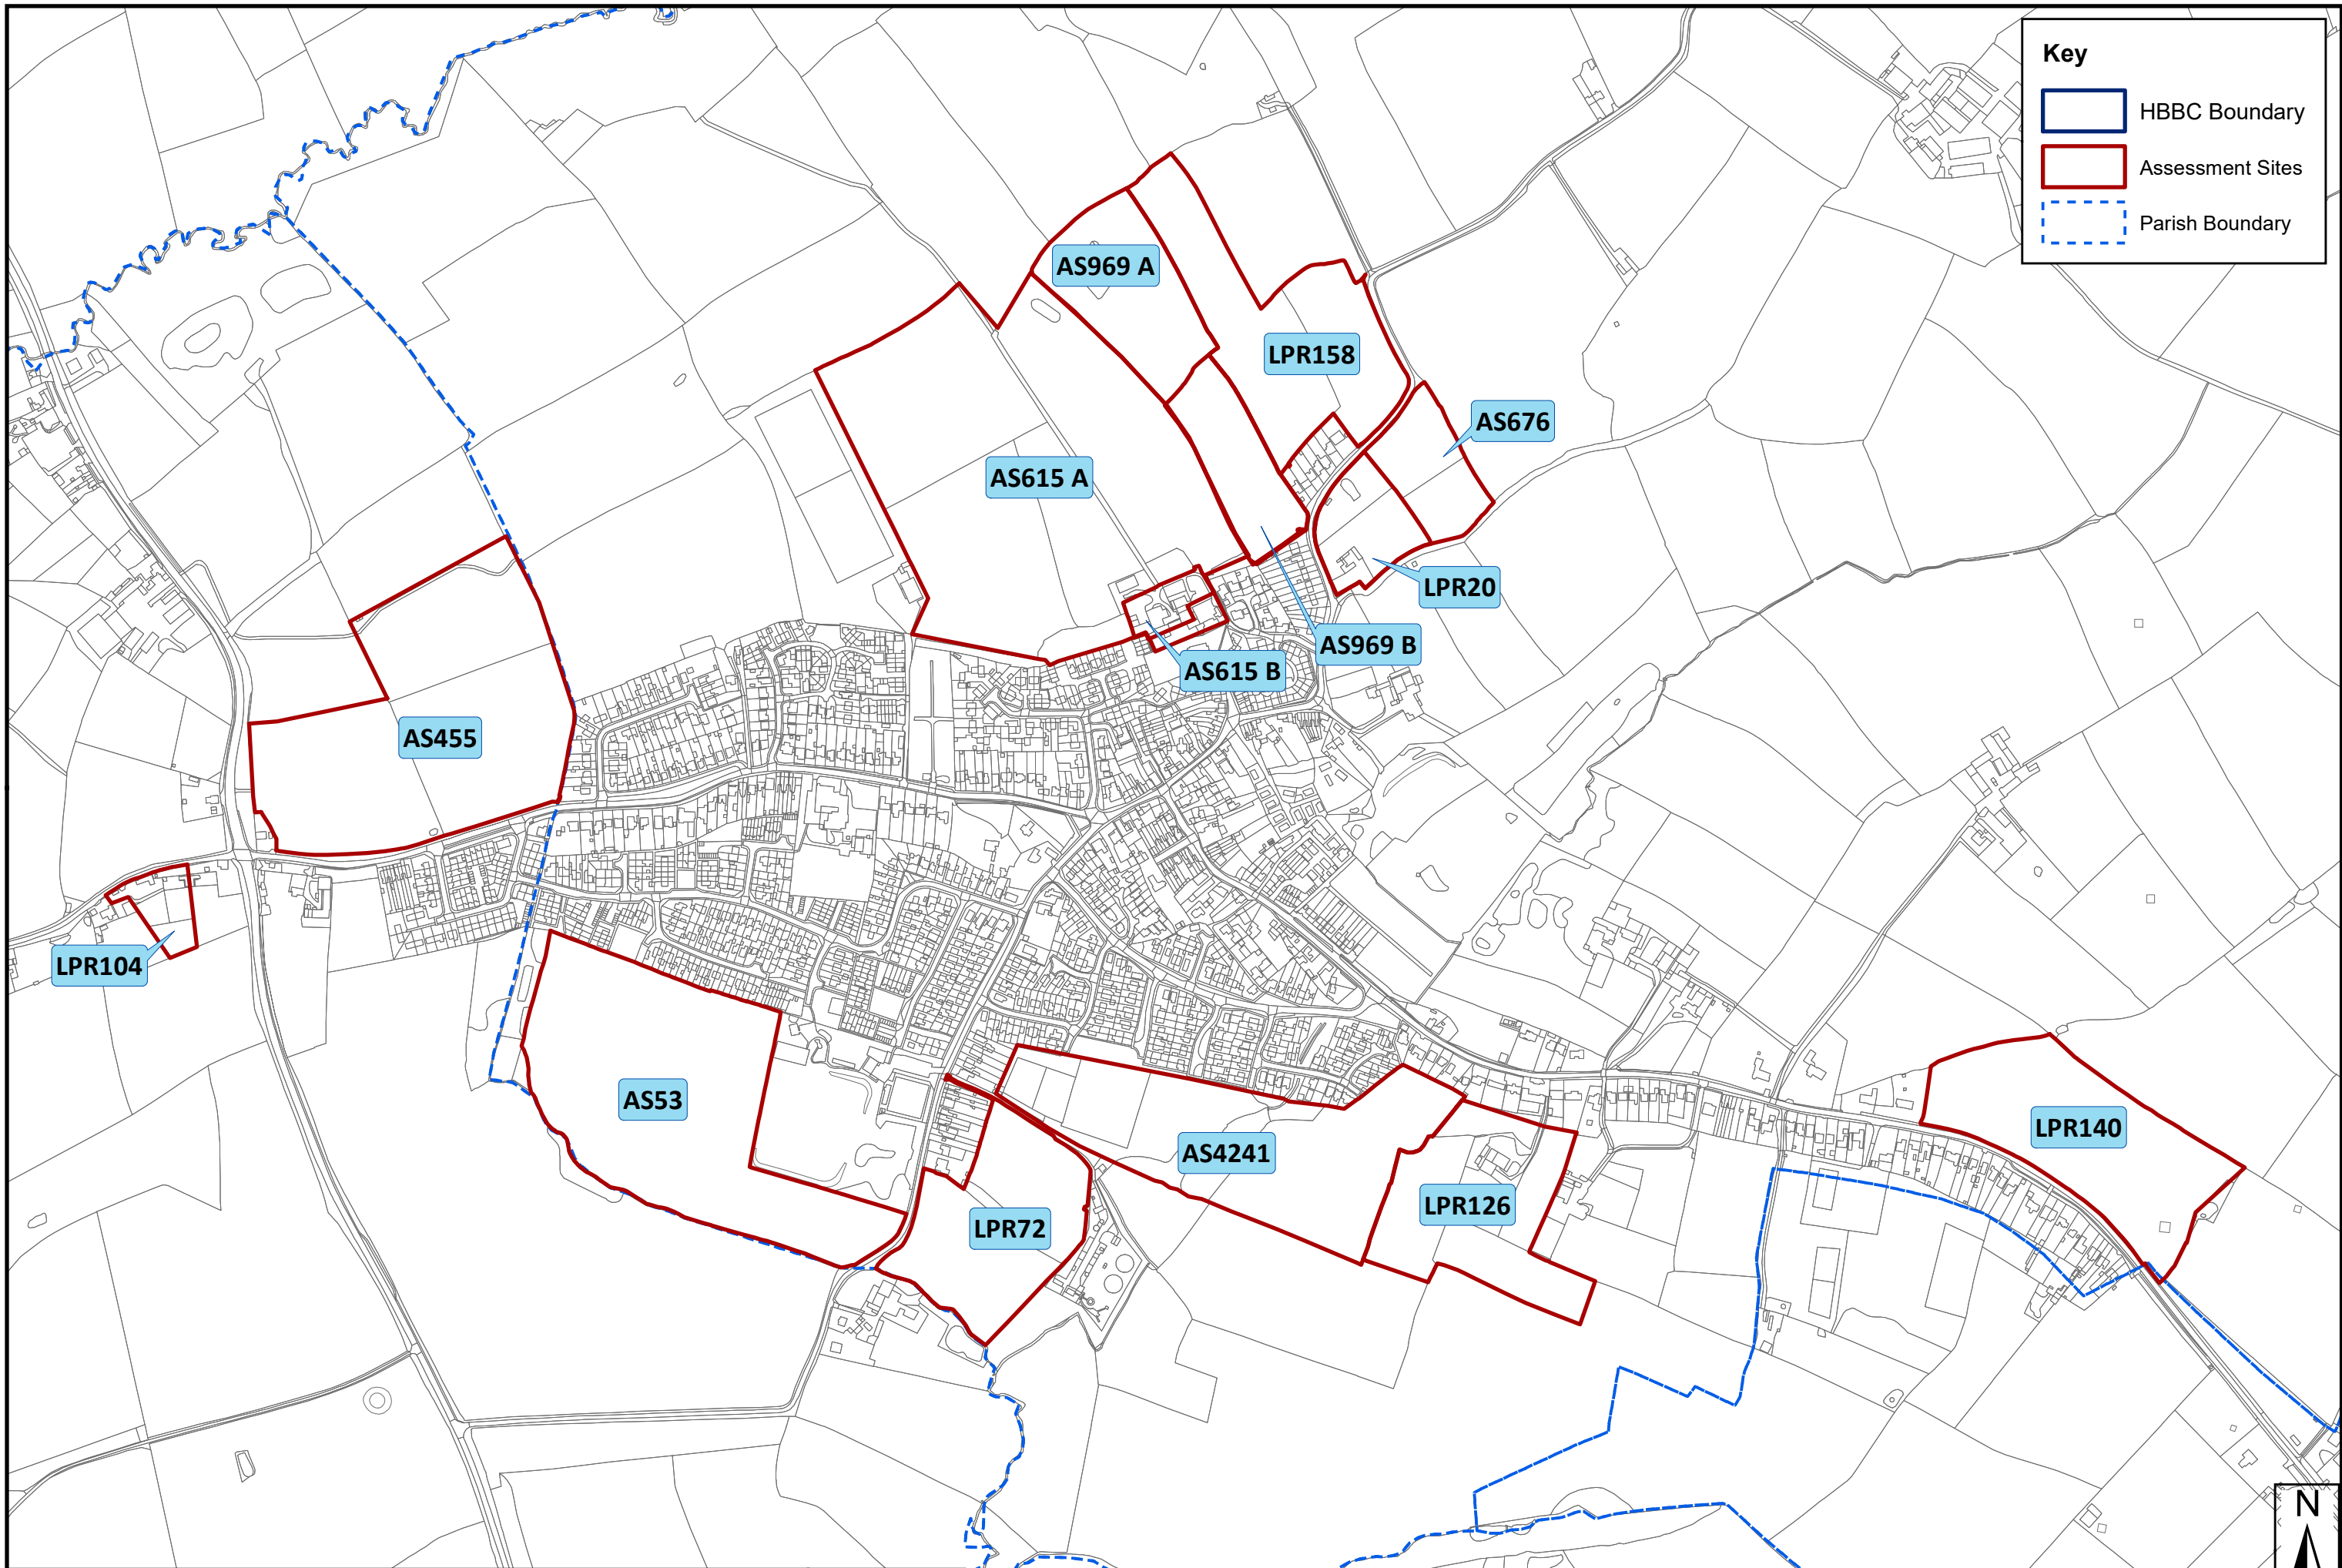

LPR121

AS419

LPR117

See Stanton Under Bardon Map

SHELAA 2022 Overview Map - Settlement: Barlestone

Key

- HBBC Boundary
- Assessment Sites
- Parish Boundary

SHELAA 2022 Overview Map - Settlement: Barton in the Beans

Key

-  HBBC Boundary
-  Assessment Sites
-  Parish Boundary

SHELAA 2022 Overview Map - Settlement: Barwell

Key

- HBBC Boundary
- Assessment Sites
- Parish Boundary

SHELAA 2022 Overview Map - Settlement: Botcheston

Key

- Assessment Sites
- Parish Boundary

SHELAA 2022 Overview Map - Settlement: Burbage East

Key

- HBBC Boundary
- Assessment Sites
- Parish Boundary

SHELAA 2022 Overview Map - Settlement: Burbage Smockington Hollow

Key

-  HBBC Boundary
-  Assessment Sites
-  Parish Boundary

SHELAA 2022 Overview Map - Settlement: Burbage South

This map is based upon Ordnance Survey material with the permission of Ordnance Survey on behalf of the Controller of His Majesty's Stationery Office © Crown copyright. Unauthorised reproduction infringes crown copyright and may lead to prosecution or civil proceedings. Hinckley & Bosworth Borough Council LA100018489 Published 2024