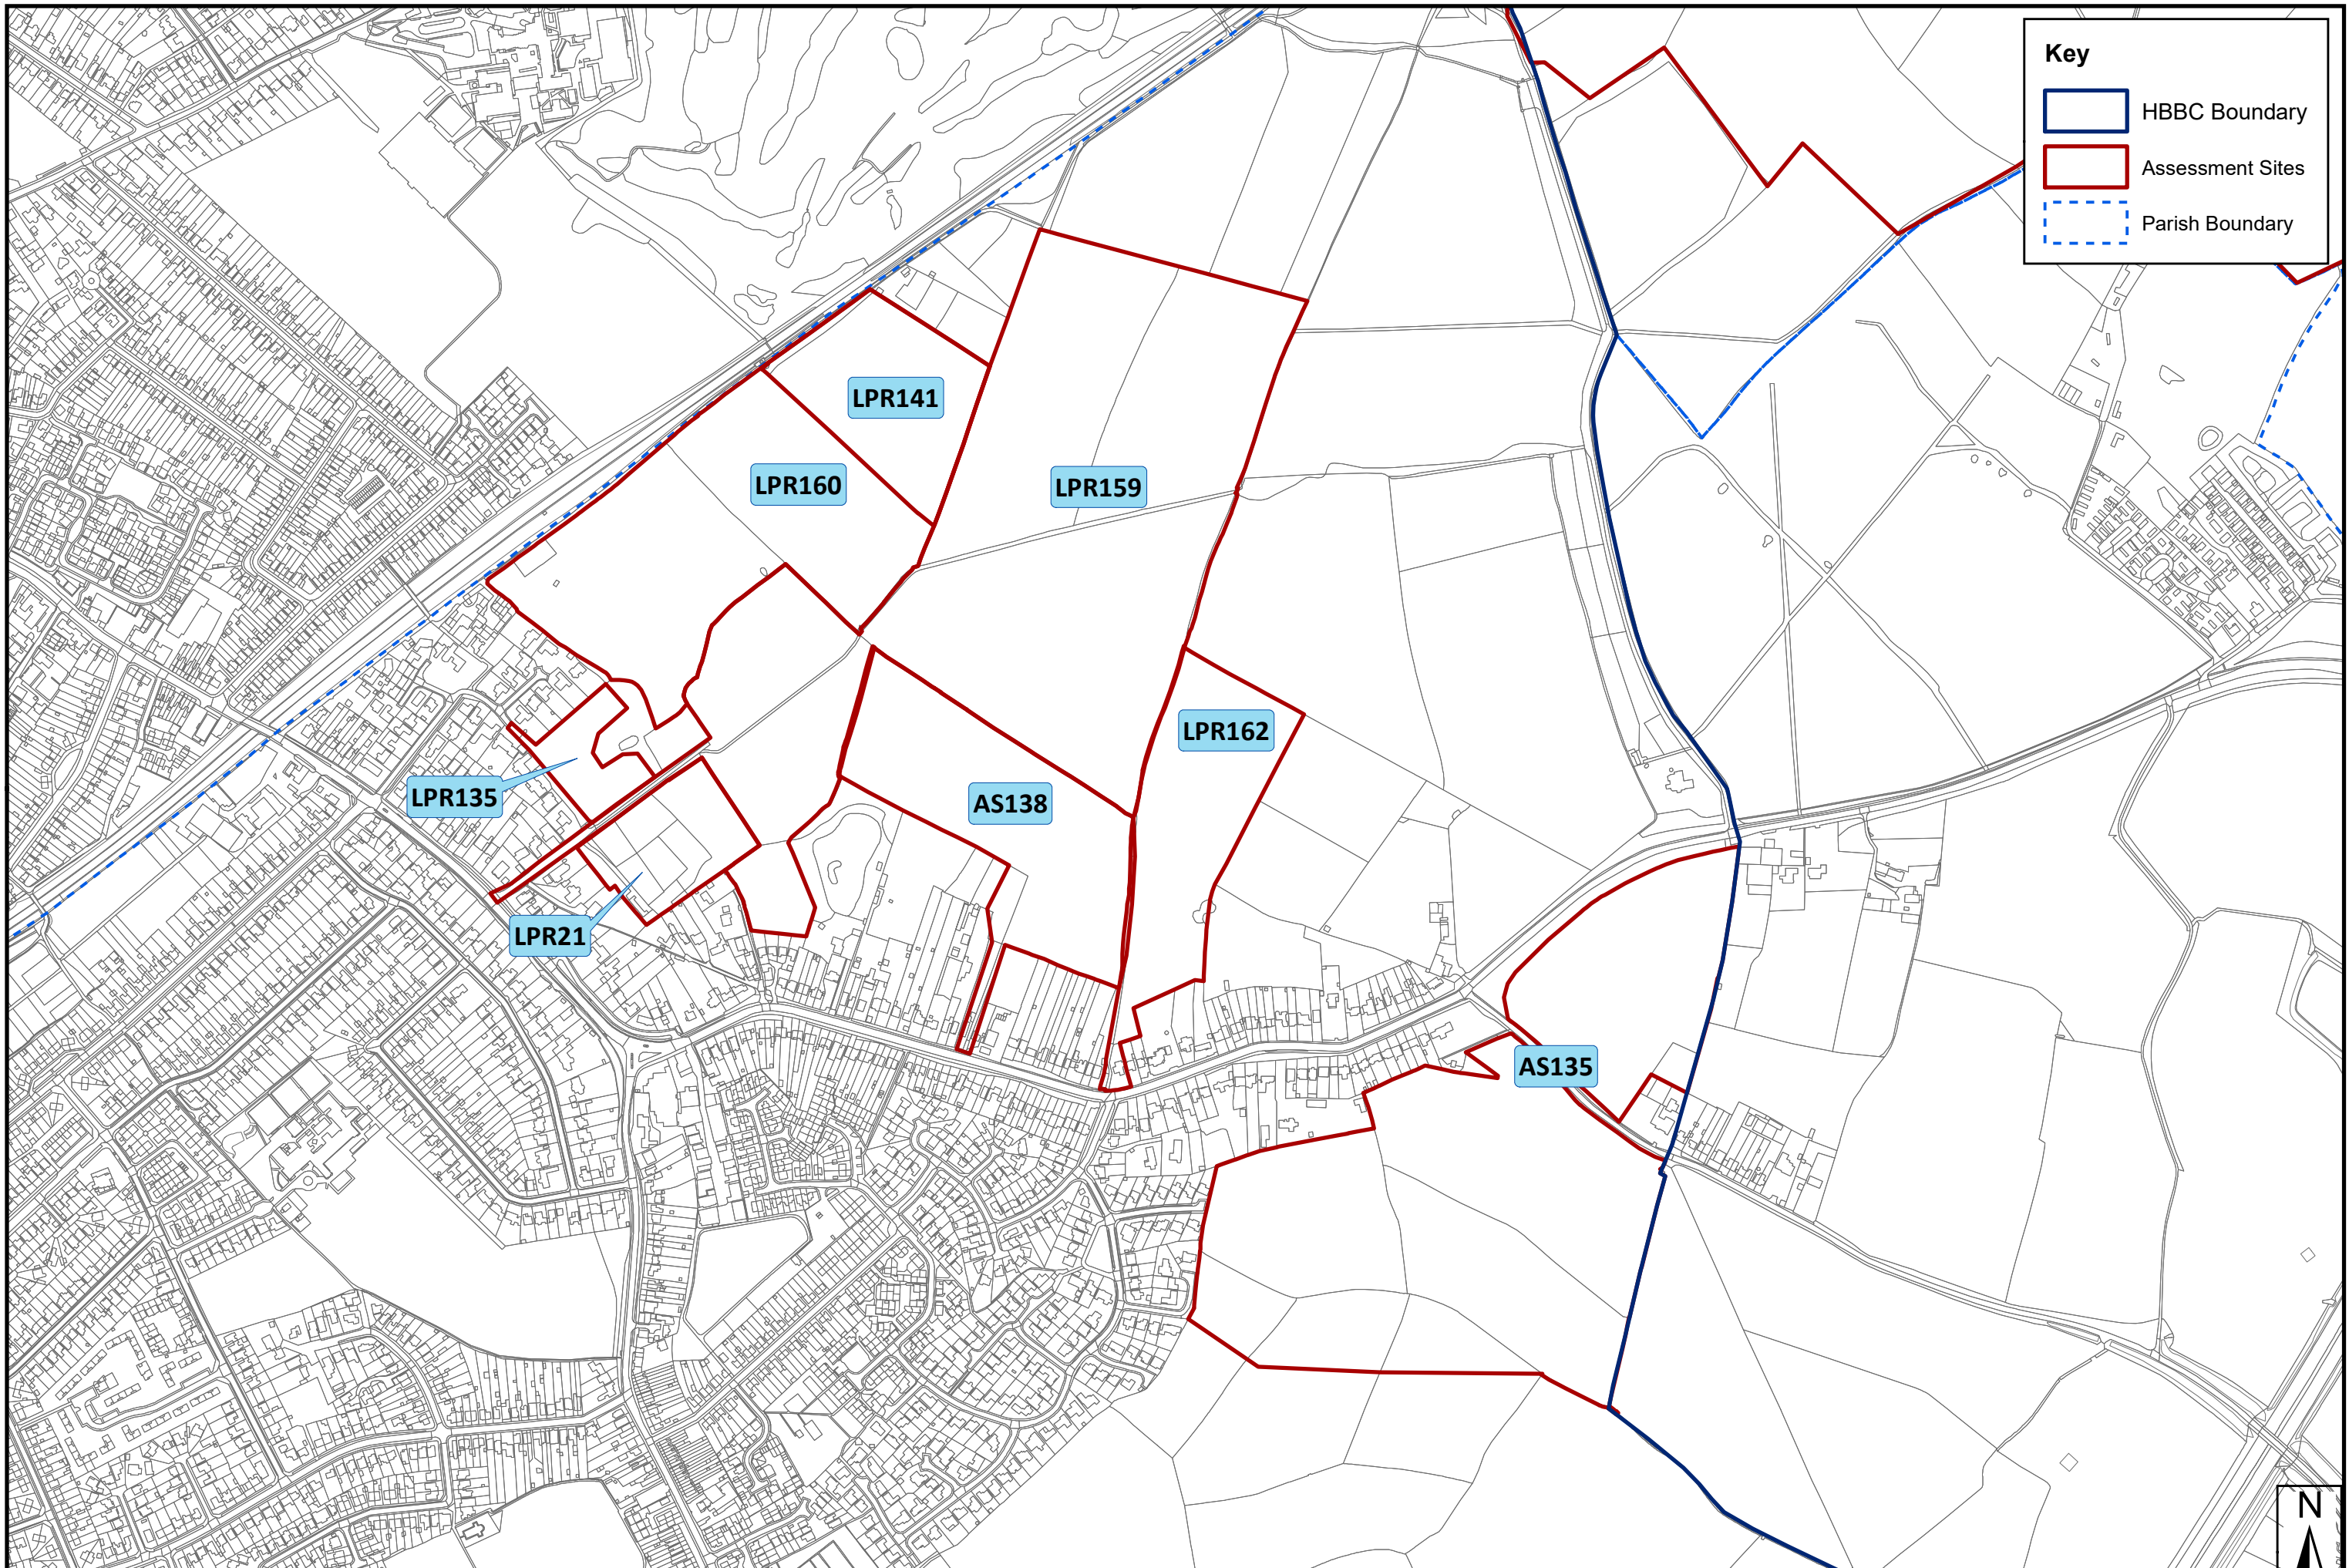

LPR121

AS419

LPR117

See Stanton Under Bardon Map

SHELAA 2022 Overview Map - Settlement: Barlestone

Key

- HBBC Boundary
- Assessment Sites
- Parish Boundary

SHELAA 2022 Overview Map - Settlement: Barton in the Beans

Key

-  HBBC Boundary
-  Assessment Sites
-  Parish Boundary

SHELAA 2022 Overview Map - Settlement: Barwell

Key

- HBBC Boundary
- Assessment Sites
- Parish Boundary

SHELAA 2022 Overview Map - Settlement: Botcheston

Key

- Assessment Sites
- Parish Boundary

SHELAA 2022 Overview Map - Settlement: Burbage East

Key

- HBBC Boundary
- Assessment Sites
- Parish Boundary

SHELAA 2022 Overview Map - Settlement: Burbage Smockington Hollow

Key

-  HBBC Boundary
-  Assessment Sites
-  Parish Boundary

SHELAA 2022 Overview Map - Settlement: Burbage South

This map is based upon Ordnance Survey material with the permission of Ordnance Survey on behalf of the Controller of His Majesty's Stationery Office © Crown copyright. Unauthorised reproduction infringes crown copyright and may lead to prosecution or civil proceedings. Hinckley & Bosworth Borough Council LA100018489 Published 2024