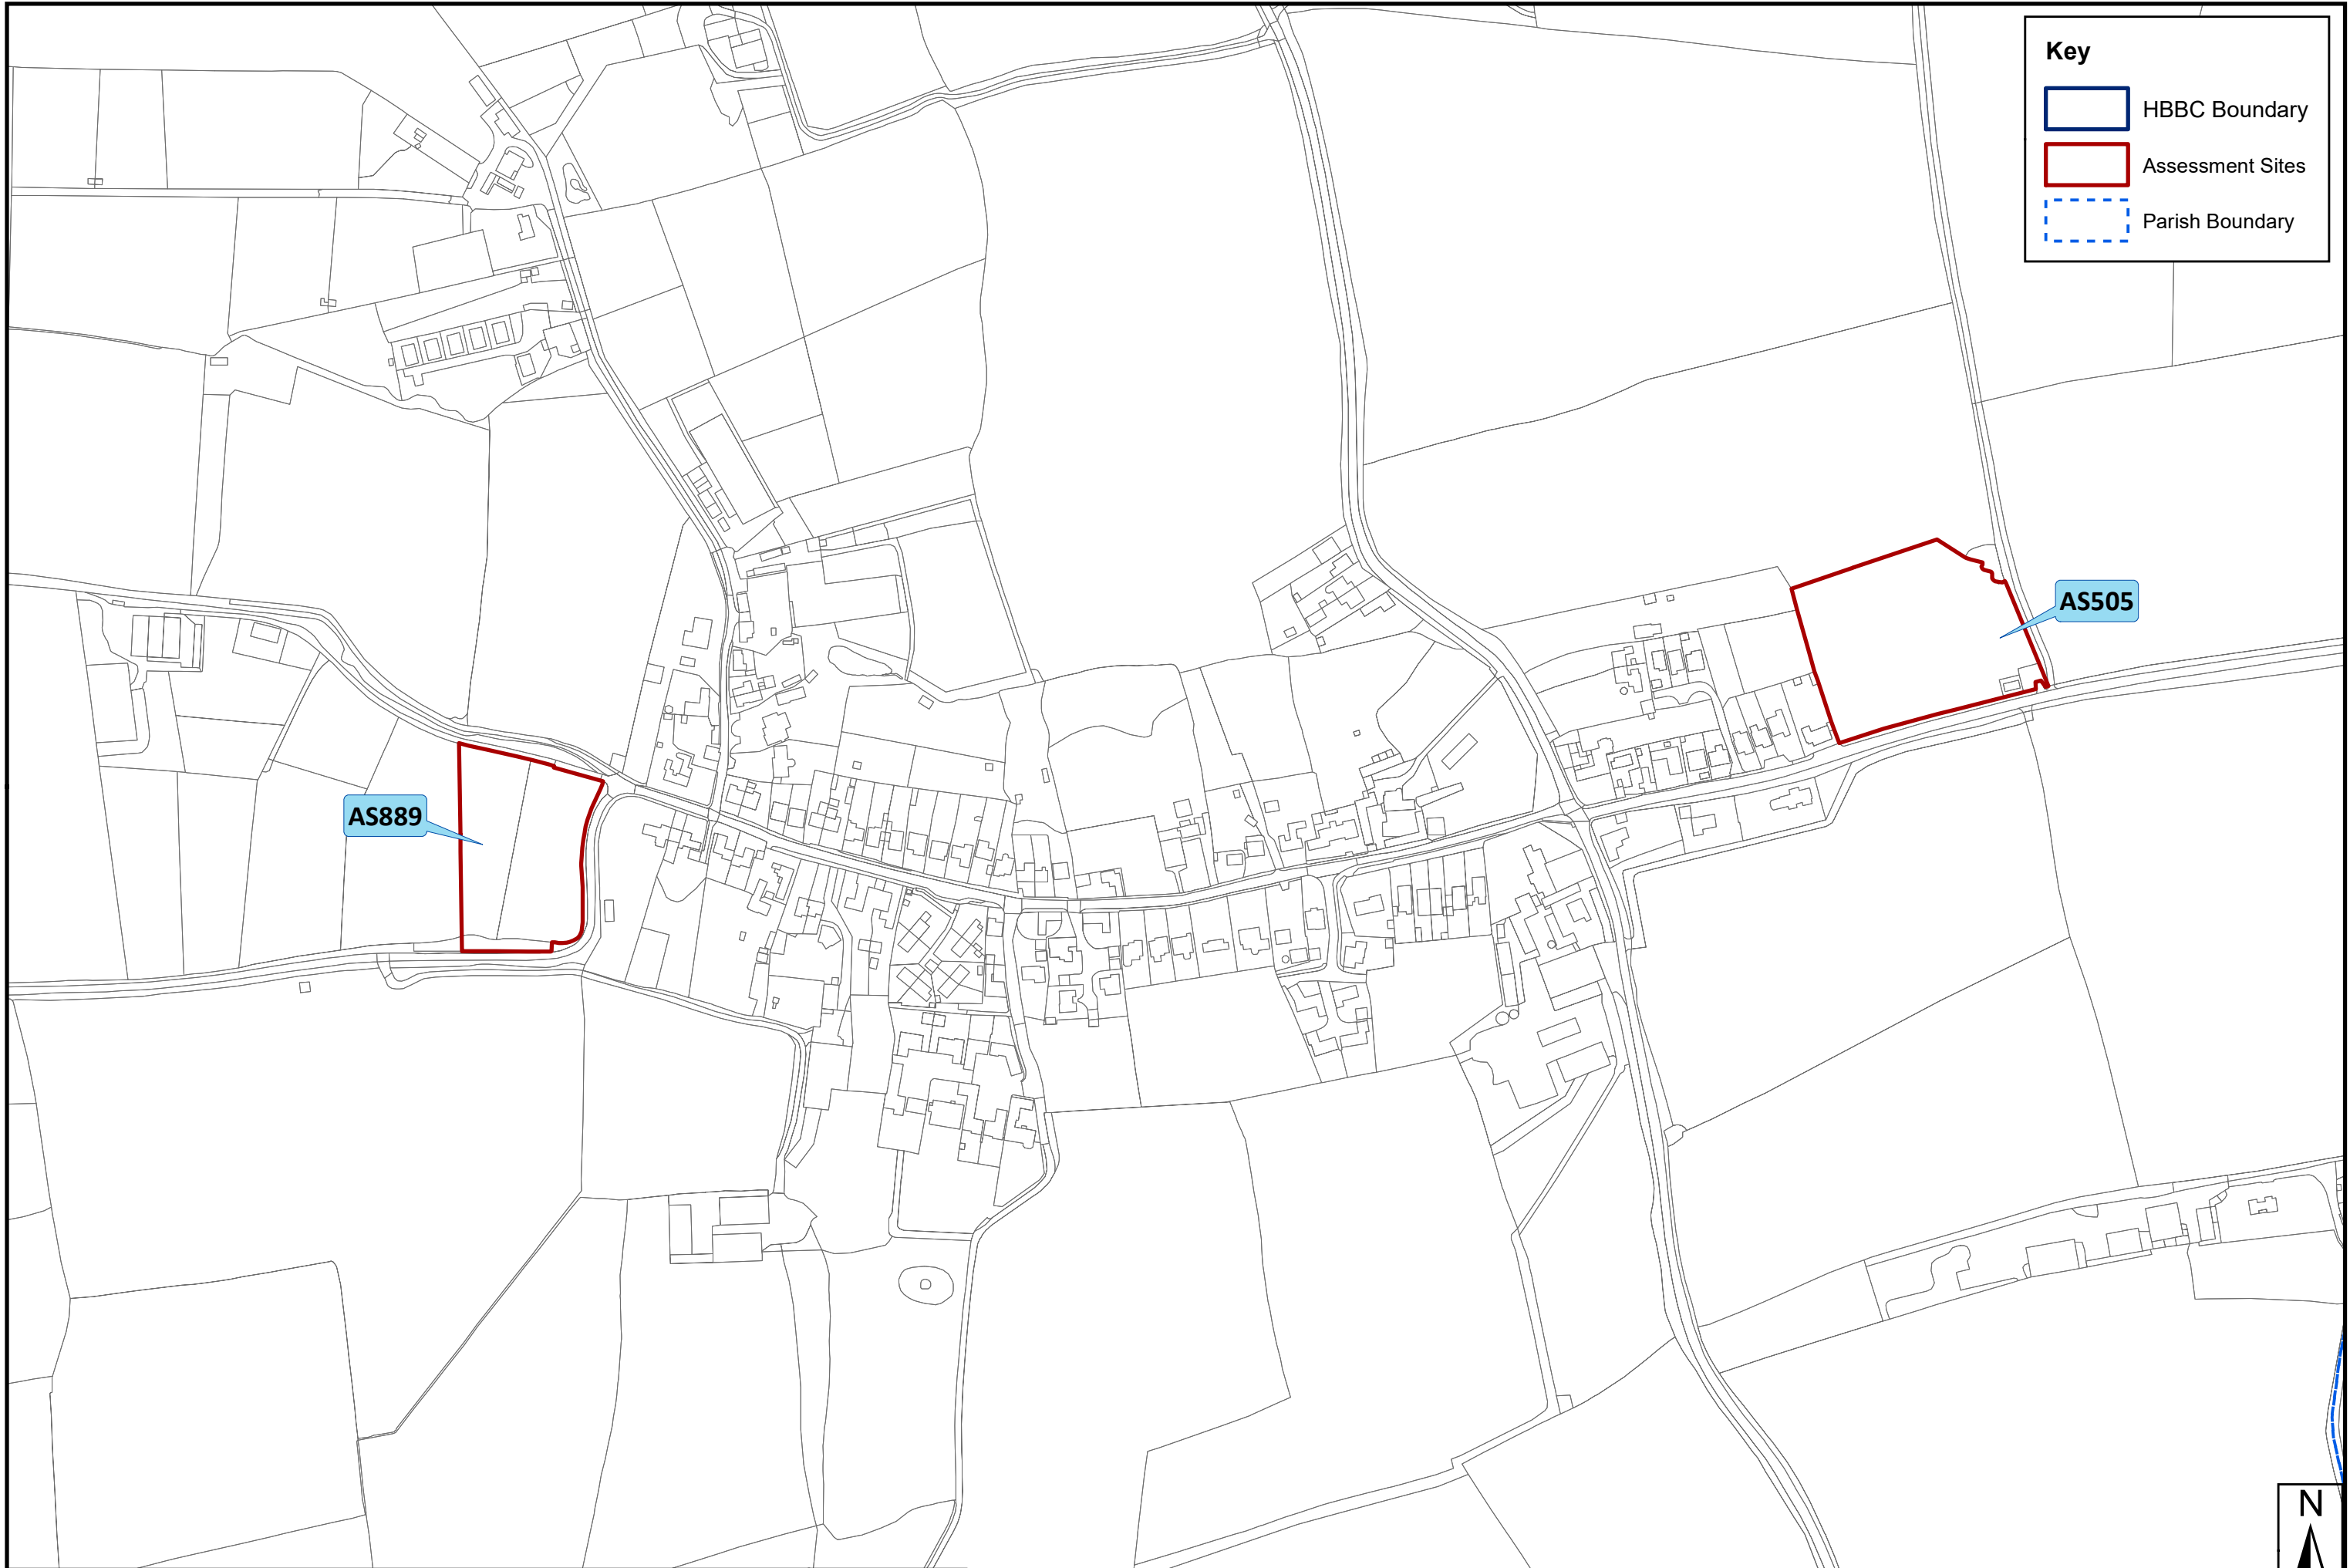

SHELAA 2022 Overview Map - Settlement: Bagworth

Key

-  HBBC Boundary
-  Assessment Sites
-  Parish Boundary

SHELAA 2022 Overview Map - Settlement: Bardon, Stanton Under Bardon

Key

- HBBC Boundary
- Assessment Sites
- Parish Boundary

LPR121

AS419

LPR117

See Stanton Under Bardon Map

SHELAA 2022 Overview Map - Settlement: Barlestone

Key

- HBBC Boundary
- Assessment Sites
- Parish Boundary

SHELAA 2022 Overview Map - Settlement: Barton in the Beans

Key

-  HBBC Boundary
-  Assessment Sites
-  Parish Boundary

SHELAA 2022 Overview Map - Settlement: Barwell

Key

- HBBC Boundary
- Assessment Sites
- Parish Boundary

SHELAA 2022 Overview Map - Settlement: Botcheston

Key

-  HBBC Boundary
-  Assessment Sites
-  Parish Boundary

SHELAA 2022 Overview Map - Settlement: Burbage South

This map is based upon Ordnance Survey material with the permission of Ordnance Survey on behalf of the Controller of His Majesty's Stationery Office © Crown copyright. Unauthorised reproduction infringes crown copyright and may lead to prosecution or civil proceedings. Hinckley & Bosworth Borough Council LA100018489 Published 2024