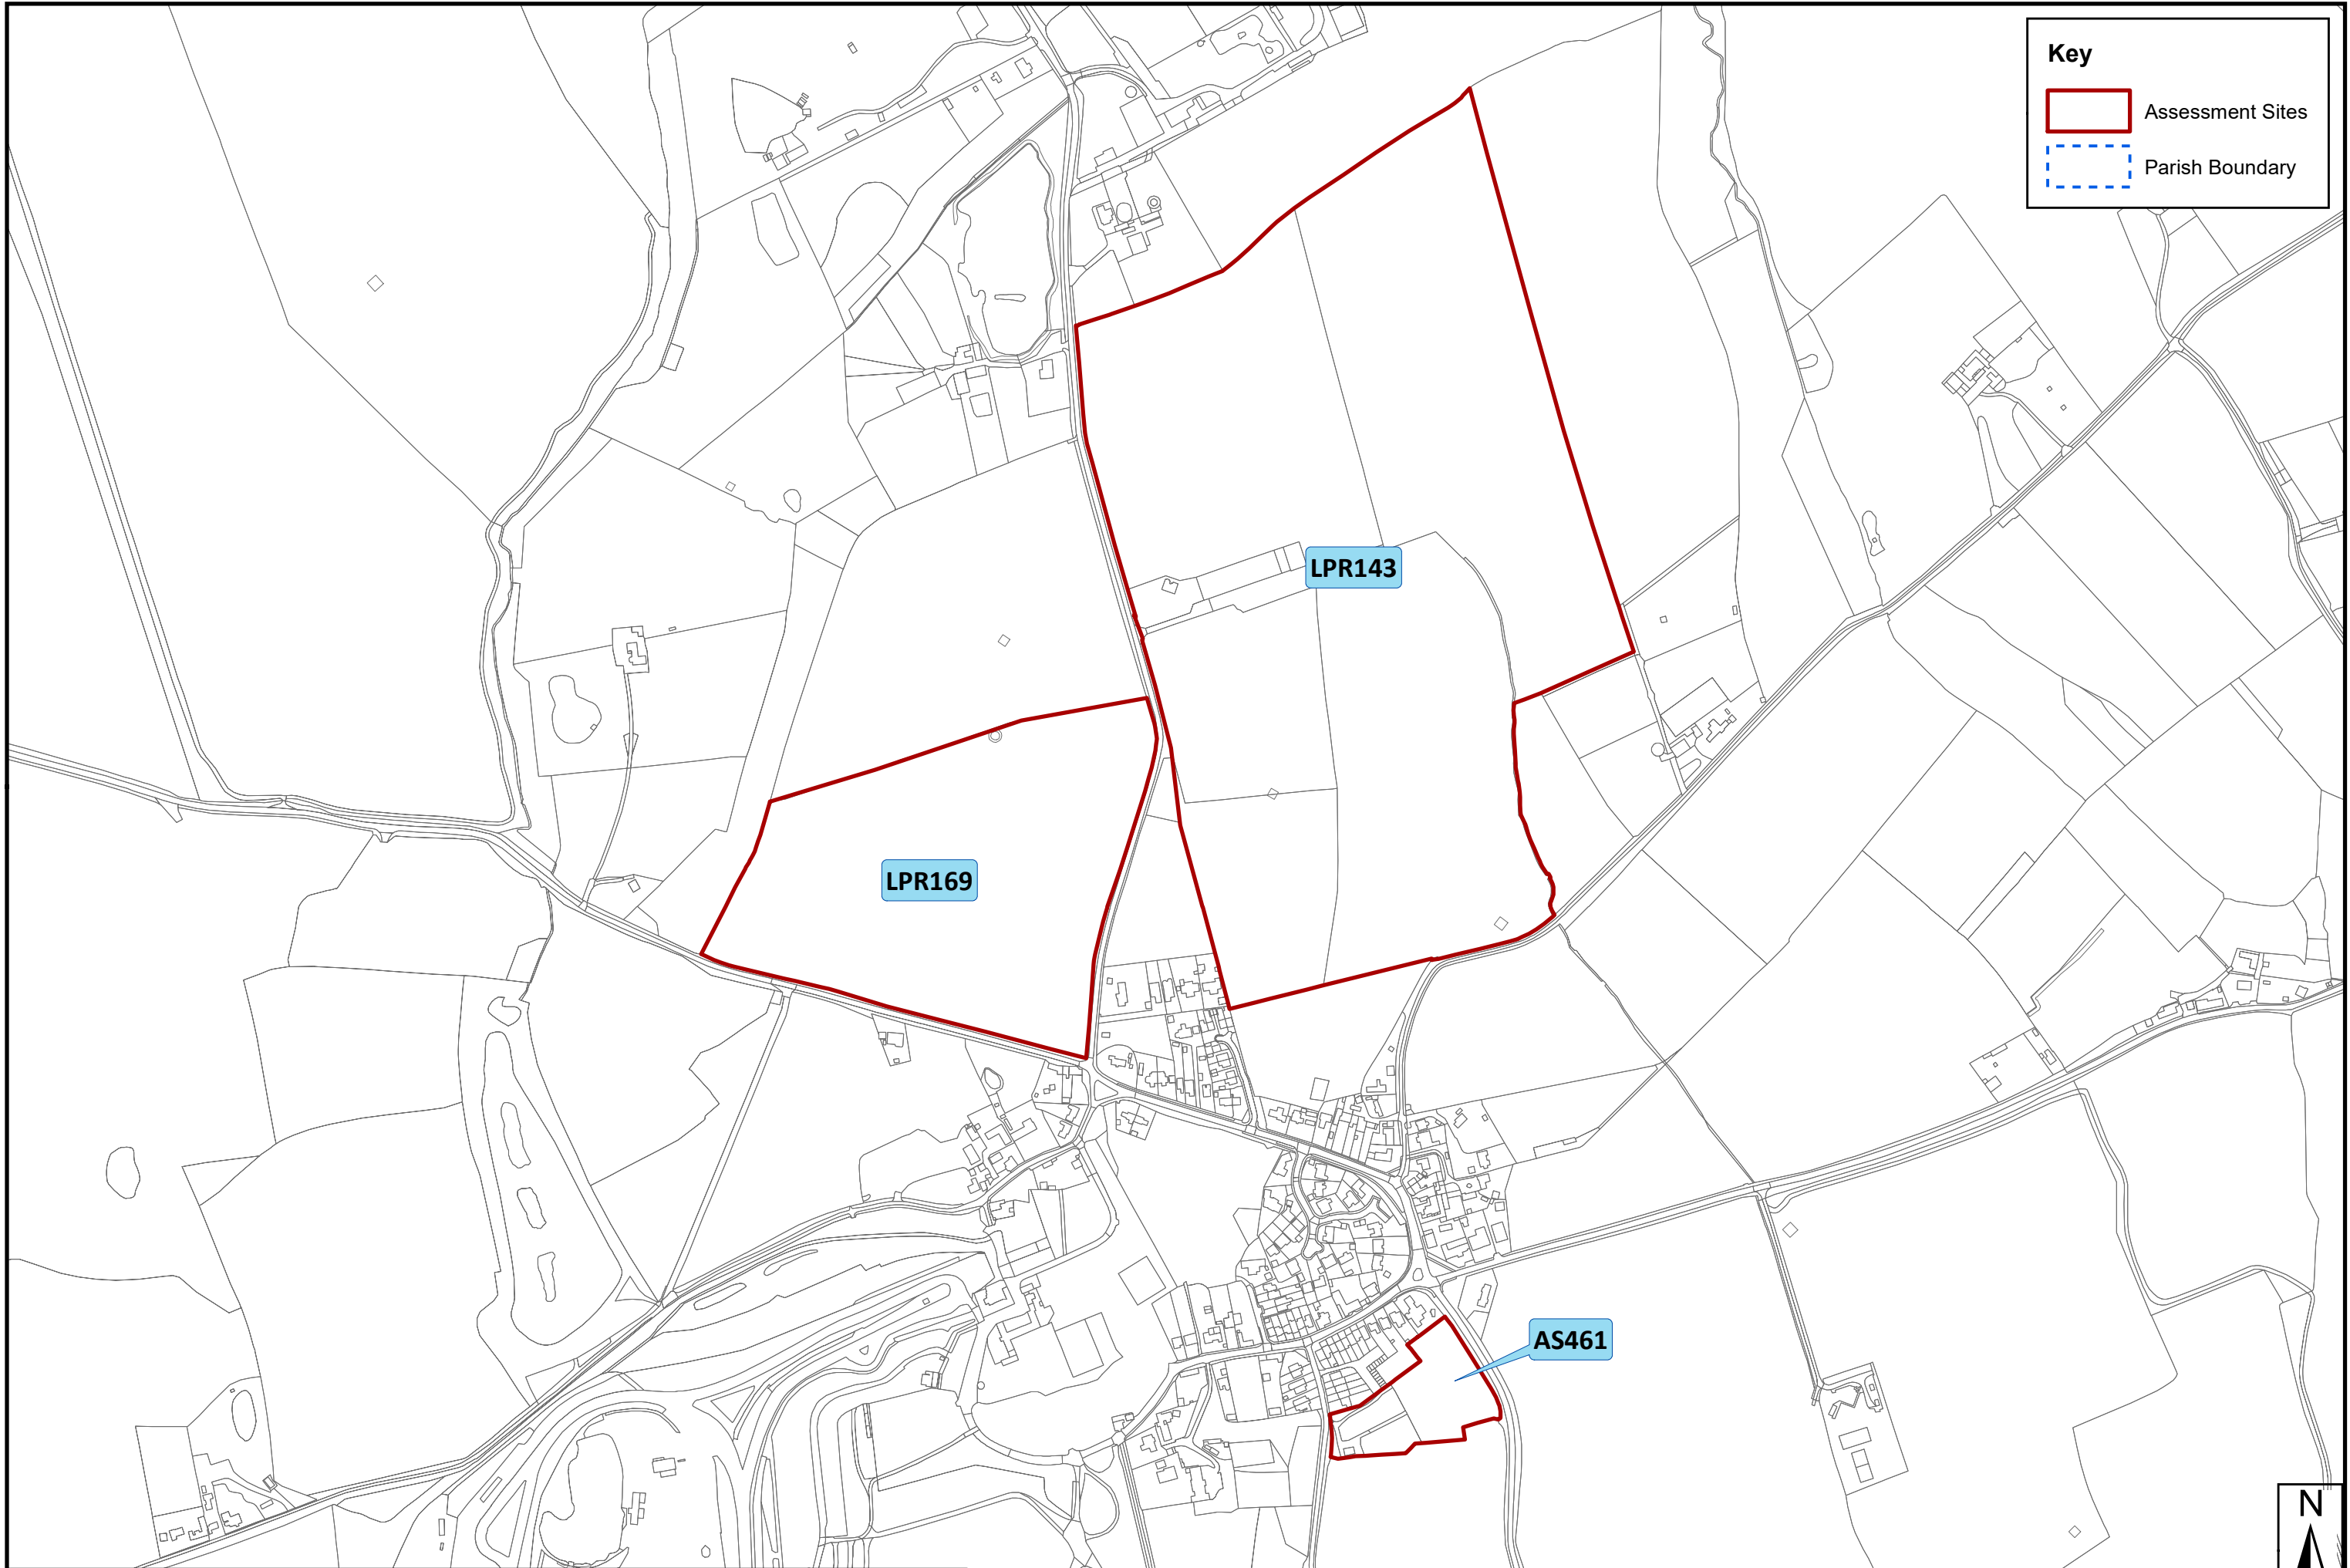

SHELAA 2022

SHELAA 2022 Overview Map - Settlement: Hinckley West

Key

- HBBC Boundary
- Assessment Sites
- Parish Boundary

This map is based upon Ordnance Survey material with the permission of Ordnance Survey on behalf of the Controller of His Majesty's Stationery Office © Crown copyright. Unauthorised reproduction infringes crown copyright and may lead to prosecution or civil proceedings. Hinckley & Bosworth Borough Council LA100018489 Published 2024

SHELAA 2022

SHELAA 2022 Overview Map - Settlement: Kirkby Mallory

Key

- Assessment Sites
- Parish Boundary

SHELAA 2022 Overview Map - Settlement: Market Bosworth

SHELAA 2022 Overview Map - Settlement: Markfield

Key

- HBBC Boundary
- Assessment Sites
- Parish Boundary

SHELAA 2022 Overview Map - Settlement: Markfield West

Key

- HBBC Boundary
- Assessment Sites
- Parish Boundary

See Stanton Under Bardon Map

See Markfield Map

SHELAA 2022 Overview Map - Settlement: Nailstone

Key

- Assessment Sites
- Parish Boundary

SHELAA 2022 Overview Map - Settlement: Newbold Verdon

SHELAA 2022 Overview Map - Settlement: Norton Juxta Twycross