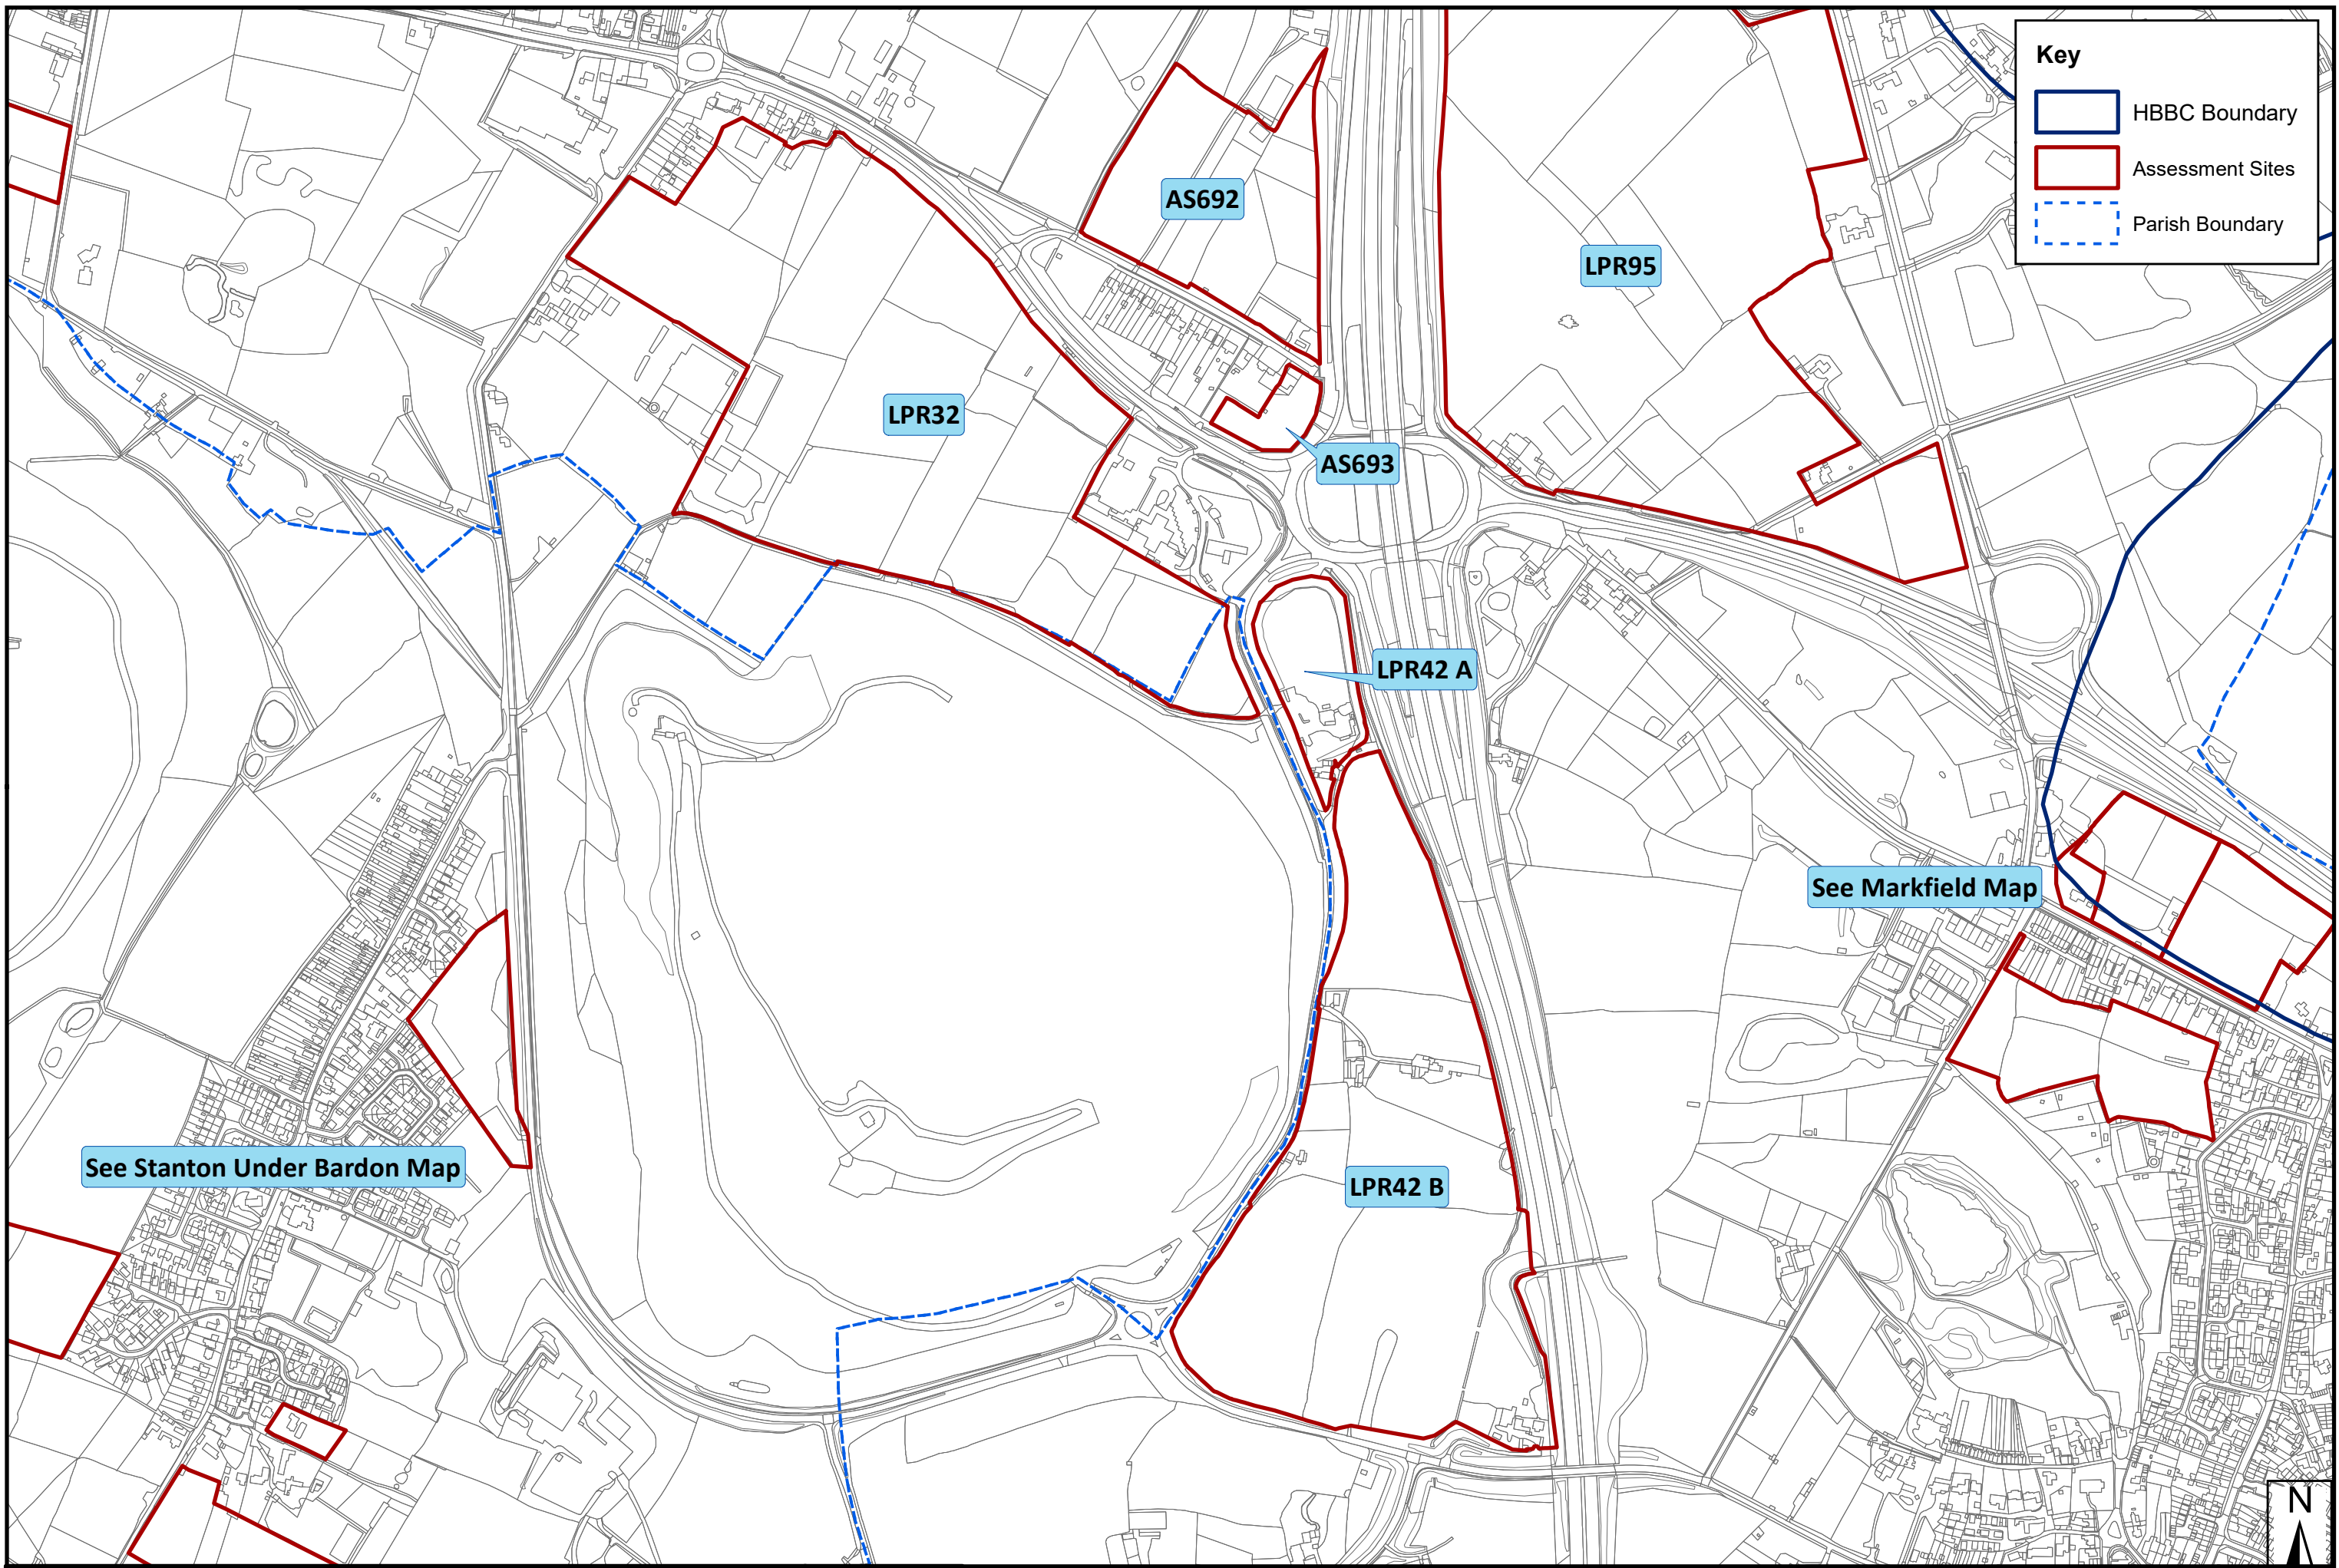

SHELAA 2022

SHELAA 2022 Overview Map - Settlement: Hinckley West

Key

- HBBC Boundary
- Assessment Sites
- Parish Boundary

This map is based upon Ordnance Survey material with the permission of Ordnance Survey on behalf of the Controller of His Majesty's Stationery Office © Crown copyright. Unauthorised reproduction infringes crown copyright and may lead to prosecution or civil proceedings. Hinckley & Bosworth Borough Council LA100018489 Published 2024

SHELAA 2022

SHELAA 2022 Overview Map - Settlement: Kirkby Mallory

Key

- Assessment Sites
- Parish Boundary

SHELAA 2022 Overview Map - Settlement: Market Bosworth

SHELAA 2022 Overview Map - Settlement: Markfield

Key

- HBBC Boundary
- Assessment Sites
- Parish Boundary

SHELAA 2022 Overview Map - Settlement: Markfield West

Key

- HBBC Boundary
- Assessment Sites
- Parish Boundary

See Stanton Under Bardon Map

See Markfield Map

SHELAA 2022 Overview Map - Settlement: Nailstone

Key

- Assessment Sites
- Parish Boundary

SHELAA 2022 Overview Map - Settlement: Newbold Verdon

SHELAA 2022 Overview Map - Settlement: Norton Juxta Twycross