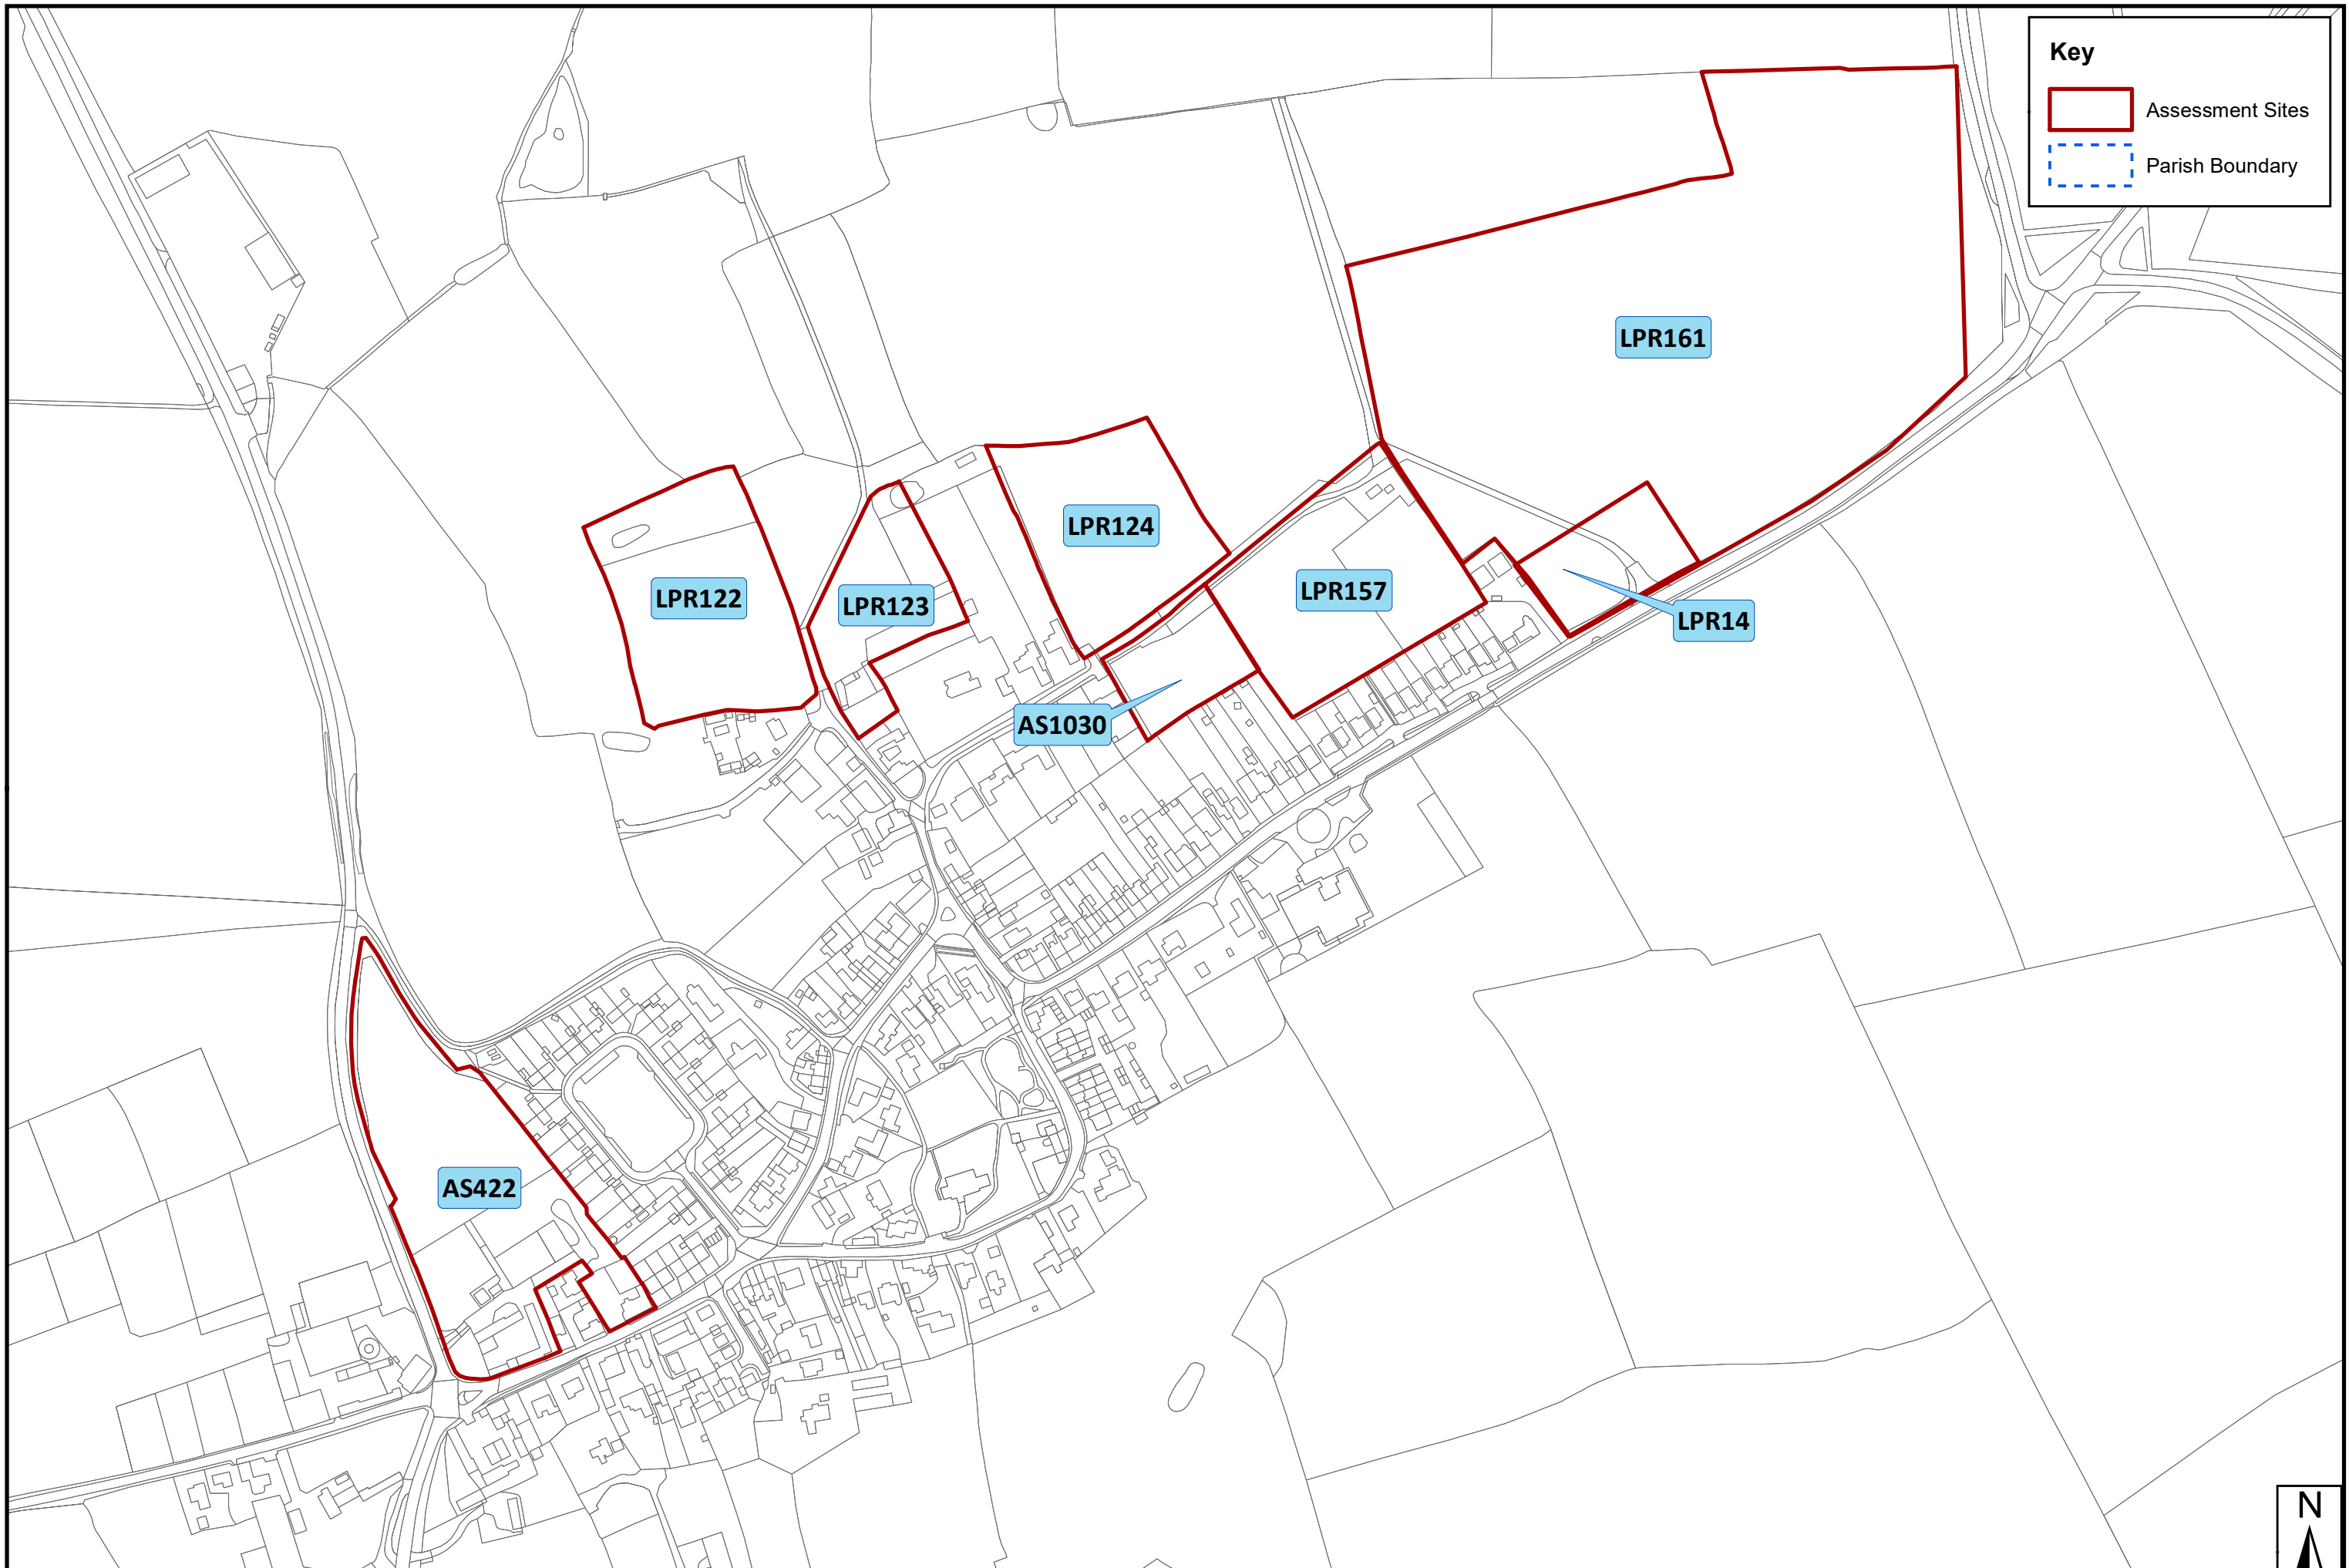

SHELAA 2022

SHELAA 2022 Overview Map - Settlement: Kirkby Mallory

Key

- Assessment Sites
- Parish Boundary

SHELAA 2022 Overview Map - Settlement: Market Bosworth

SHELAA 2022 Overview Map - Settlement: Markfield

Key

- HBBC Boundary
- Assessment Sites
- Parish Boundary

SHELAA 2022 Overview Map - Settlement: Markfield West

Key

- HBBC Boundary
- Assessment Sites
- Parish Boundary

See Stanton Under Bardon Map

See Markfield Map

SHELAA 2022 Overview Map - Settlement: Nailstone

Key

- Assessment Sites
- Parish Boundary

SHELAA 2022 Overview Map - Settlement: Newbold Verdon

SHELAA 2022 Overview Map - Settlement: Norton Juxta Twycross

Key

-  HBBC Boundary
-  Assessment Sites
-  Parish Boundary

SHELAA 2022 Overview Map - Settlement: Peckleton

Key

-  HBBC Boundary
-  Assessment Sites
-  Parish Boundary

SHELAA 2022 Overview Map - Settlement: Ratby