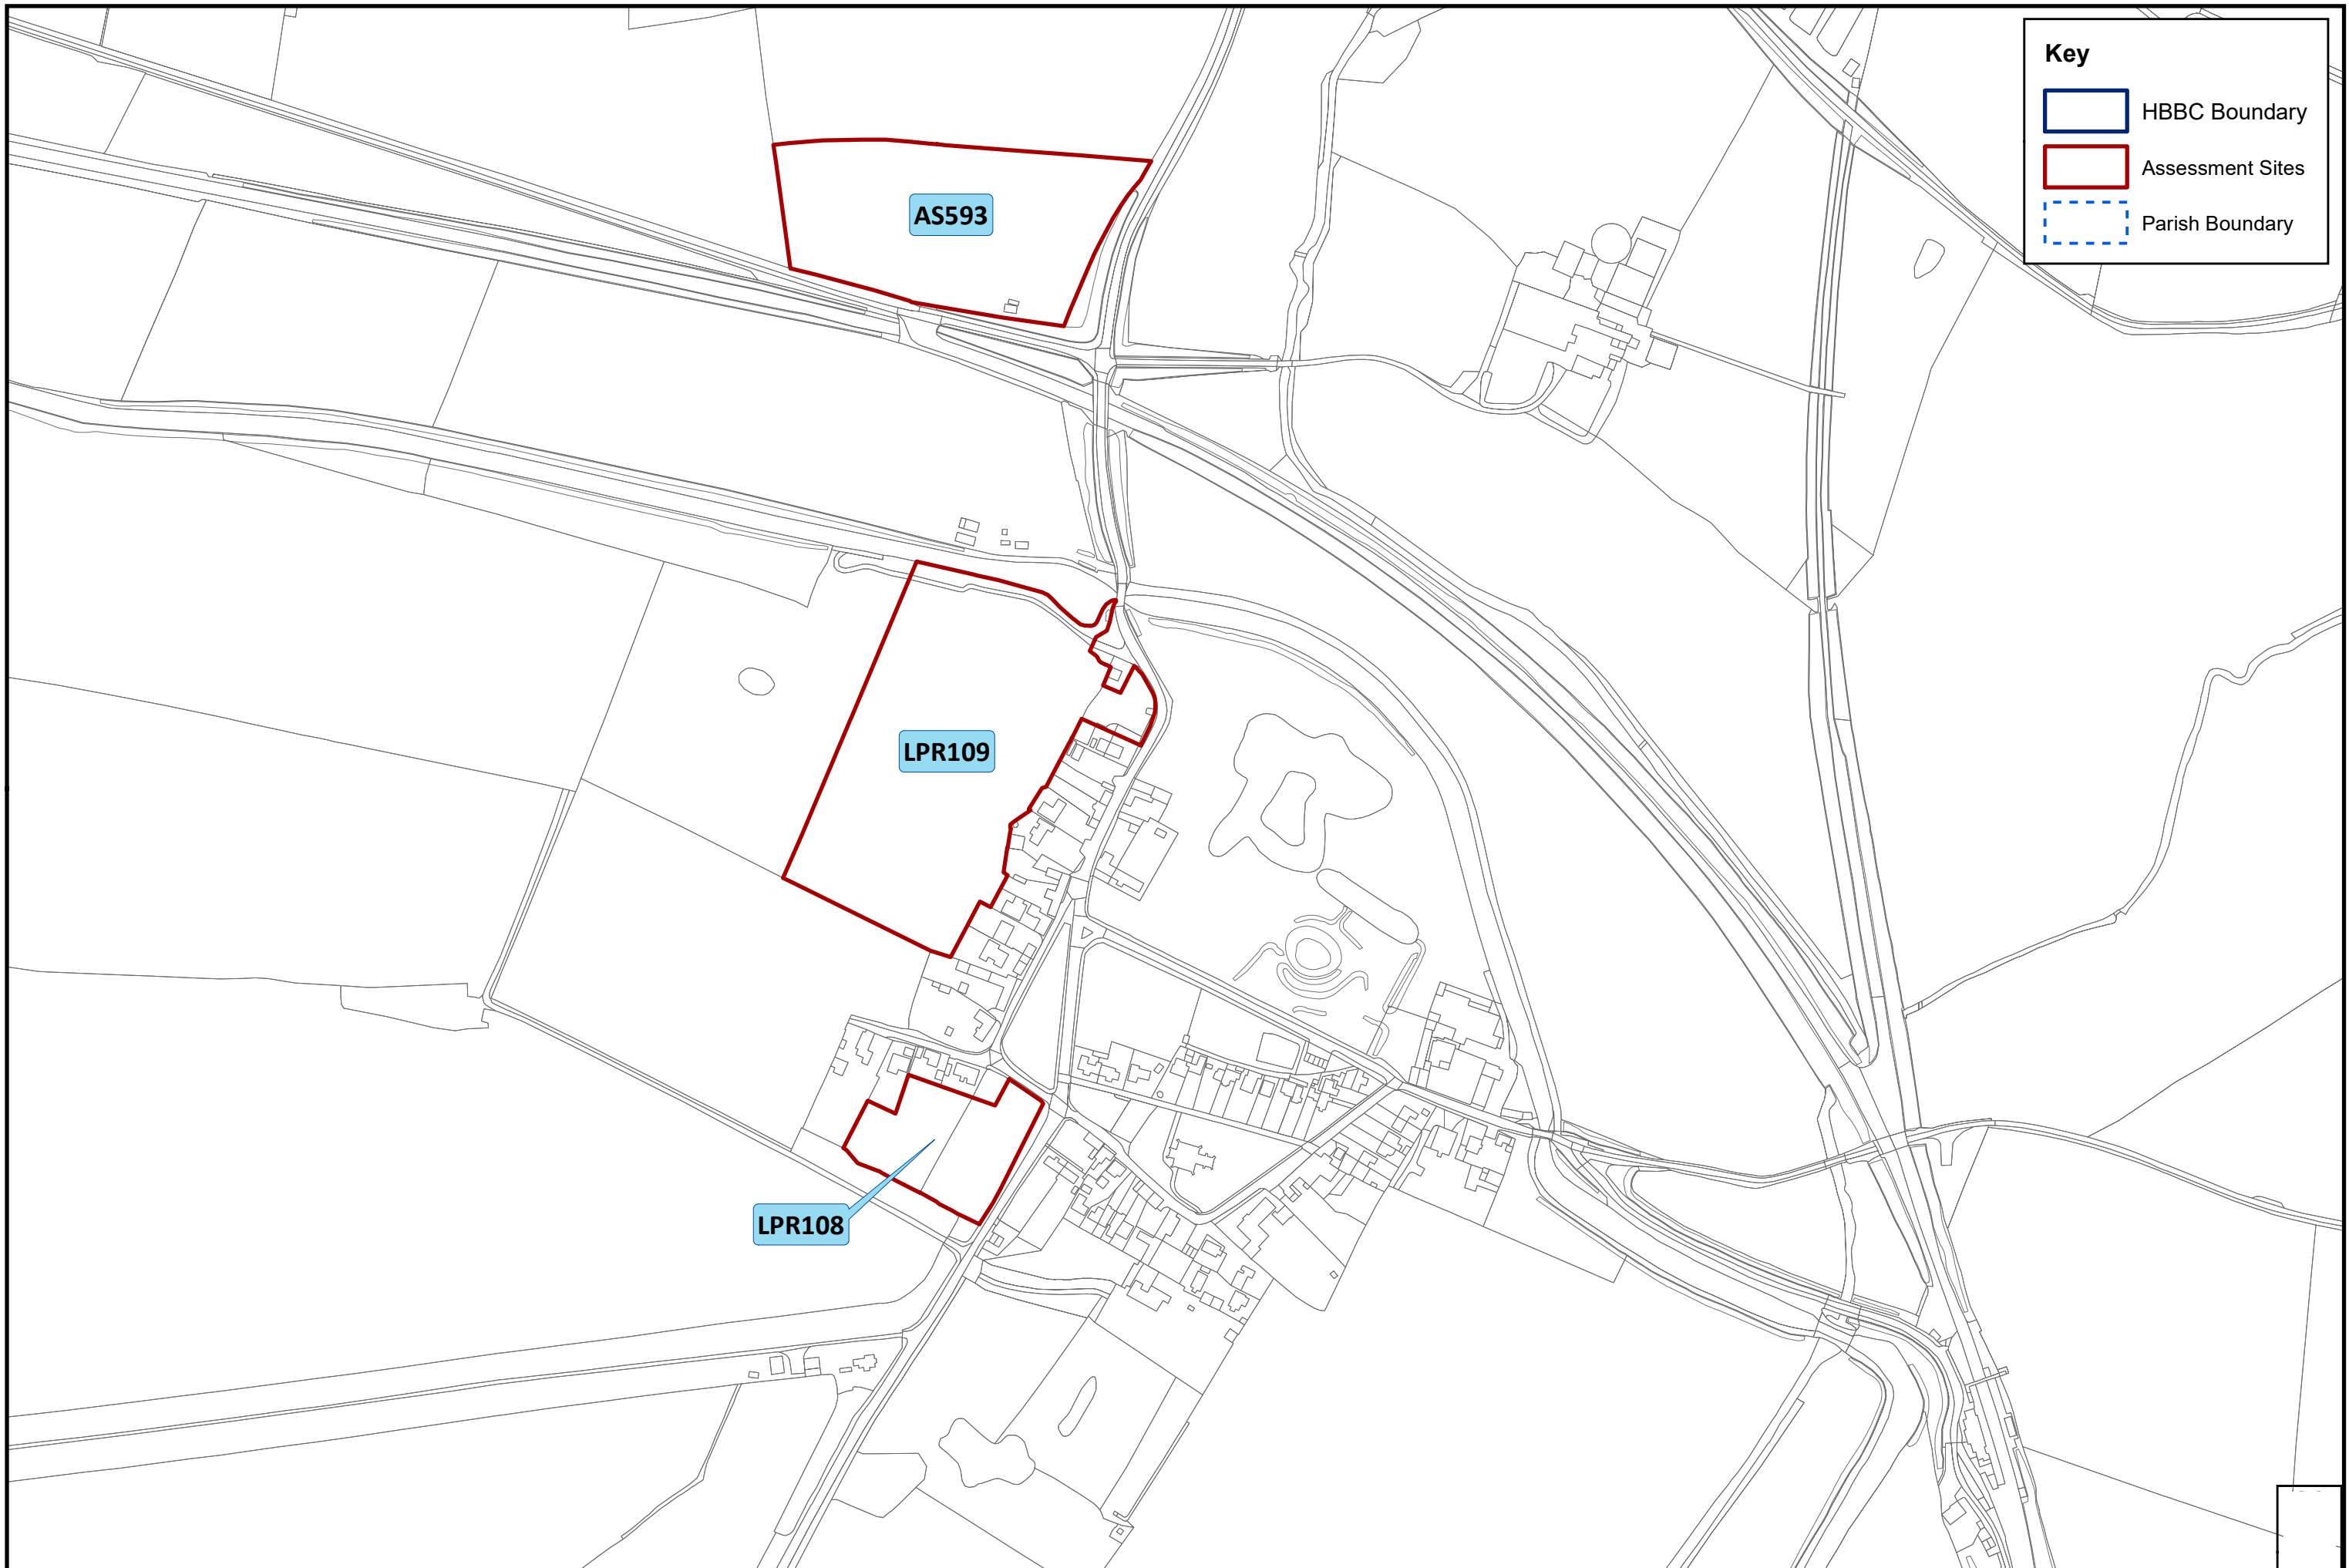

Key

- HBBC Boundary
- Assessment Sites
- Parish Boundary

SHELAA 2022 Overview Map - Settlement: Markfield West

Key

- HBBC Boundary
- Assessment Sites
- Parish Boundary

See Stanton Under Bardon Map

See Markfield Map

Key

-  HBBC Boundary
-  Assessment Sites
-  Parish Boundary

SHELAA 2022 Overview Map - Settlement: Peckleton

Key

-  HBBC Boundary
-  Assessment Sites
-  Parish Boundary

SHELAA 2022 Overview Map - Settlement: Ratby

Key

-  HBBC Boundary
-  Assessment Sites
-  Parish Boundary

SHELAA 2022 Overview Map - Settlement: Ratcliffe Culey

Key

-  HBBC Boundary
-  Assessment Sites
-  Parish Boundary

AS1011

SHELAA 2022 Overview Map - Settlement: Shackerstone

SHELAA 2022 Overview Map - Settlement: Sheepy Magna

SHELAA 2022 Overview Map - Settlement: Sibson

Key

-  HBBC Boundary
-  Assessment Sites
-  Parish Boundary

SHELAA 2022 Overview Map - Settlement: Stanton Under Bardon