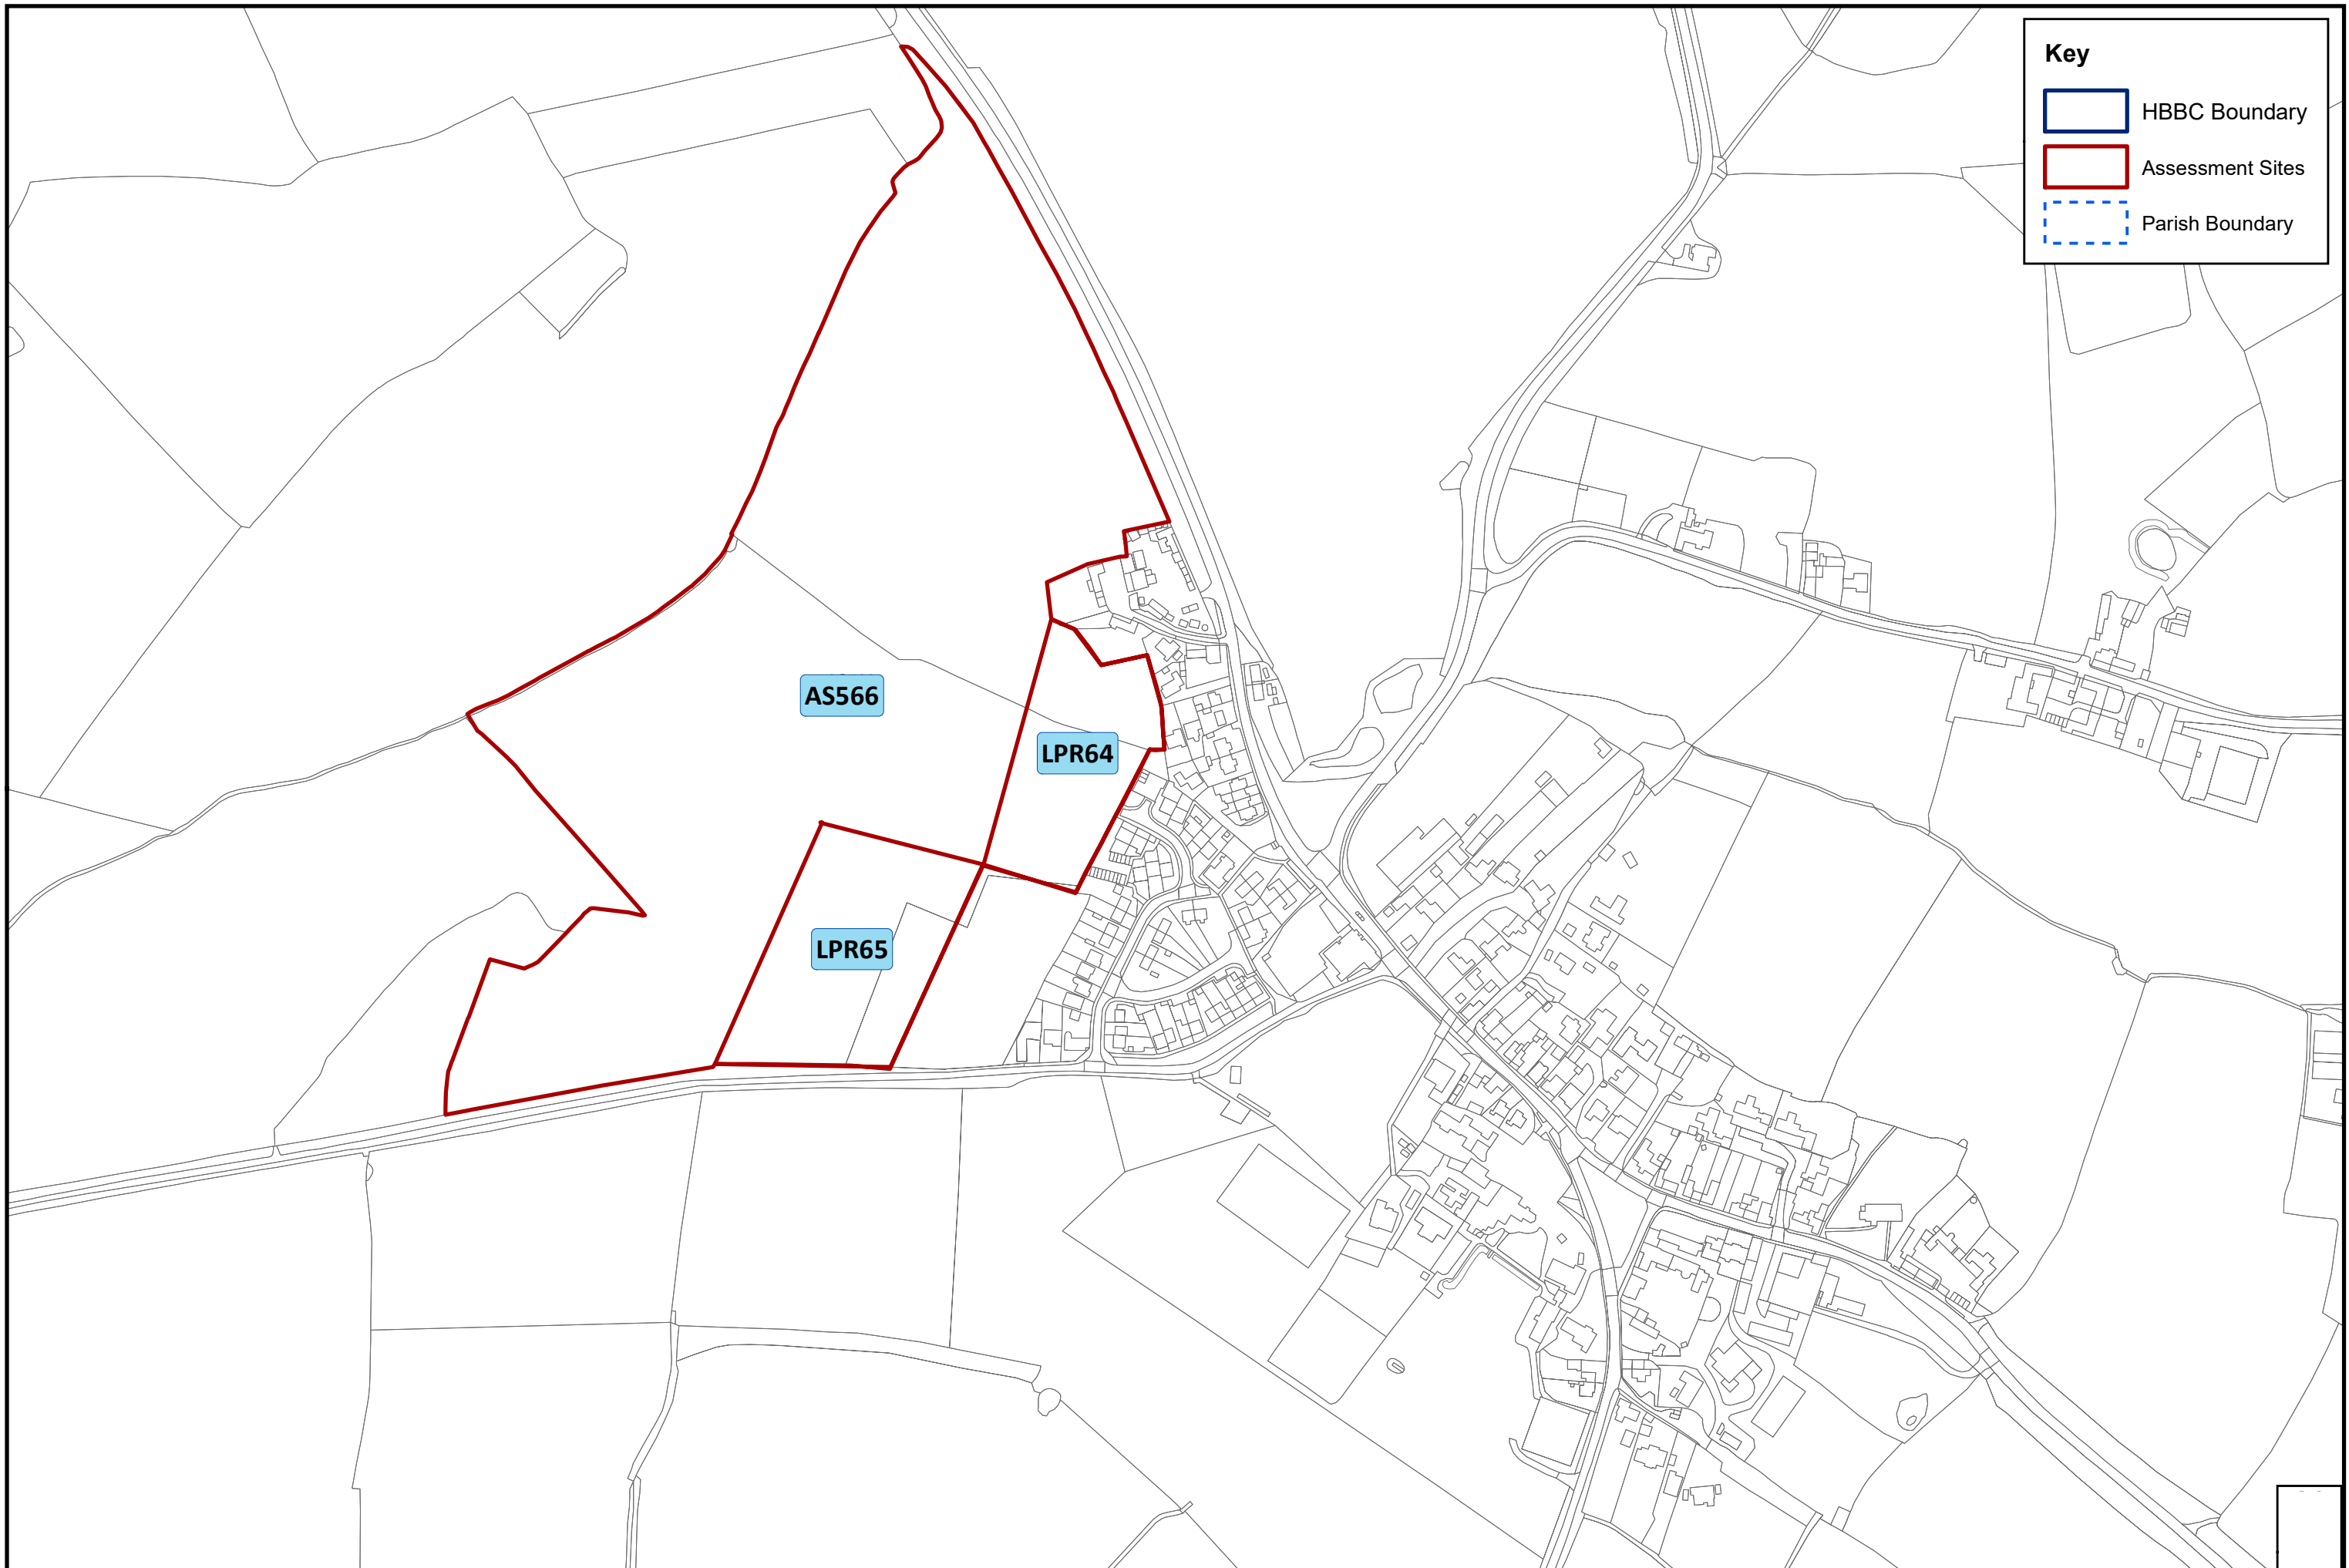

SHELAA 2022 Overview Map - Settlement: Sheepy Magna

SHELAA 2022 Overview Map - Settlement: Sibson

Key

-  HBBC Boundary
-  Assessment Sites
-  Parish Boundary

SHELAA 2022 Overview Map - Settlement: Stanton Under Bardon

SHELAA 2022 Overview Map - Settlement: Stapleton

Key

-  HBBC Boundary
-  Assessment Sites
-  Parish Boundary

SHELAA 2022 Overview Map - Settlement: Stoke Golding

SHELAA 2022 Overview Map - Settlement: Thornton

SHELAA 2022 Overview Map - Settlement: Twycross

SHELAA 2022 Overview Map - Settlement: Witherley

Key

-  HBBC Boundary
-  Assessment Sites
-  Parish Boundary

SHELAA 2022 Overview Map - Settlement: Wykin Village