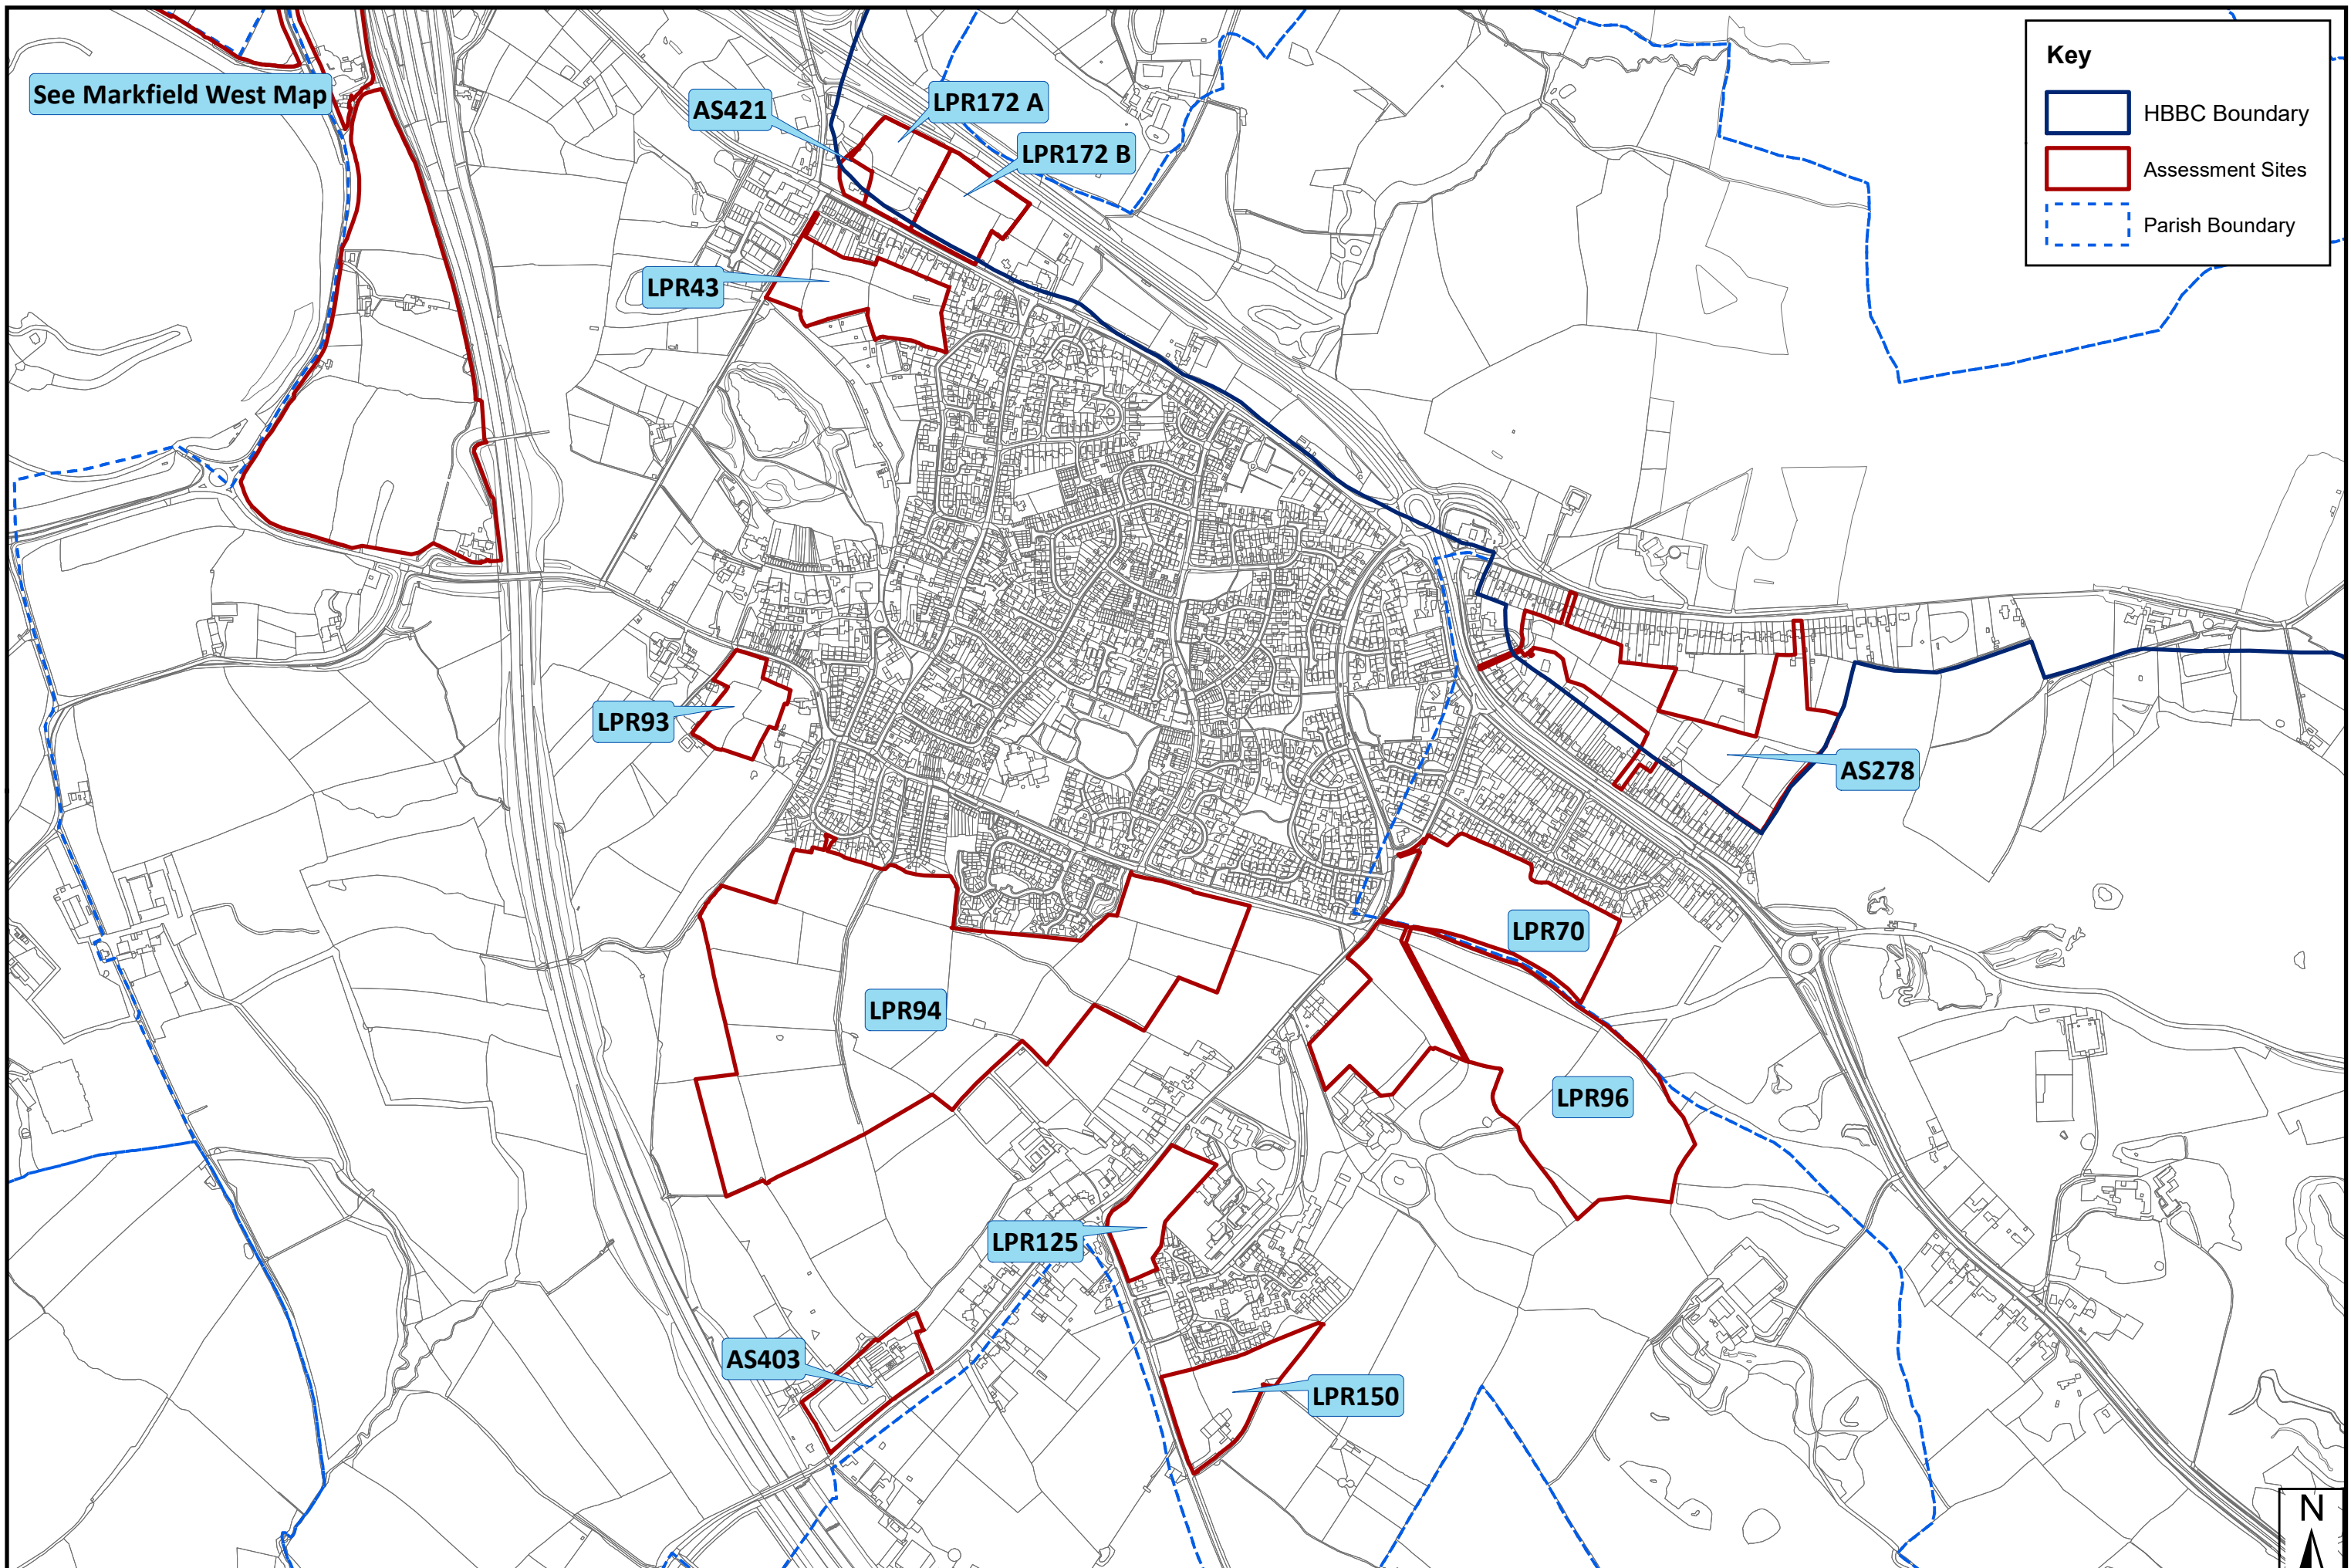

SHELAA 2022

SHELAA 2022 Overview Map - Settlement: Hinckley West

Key

- HBBC Boundary
- Assessment Sites
- Parish Boundary

This map is based upon Ordnance Survey material with the permission of Ordnance Survey on behalf of the Controller of His Majesty's Stationery Office © Crown copyright. Unauthorised reproduction infringes crown copyright and may lead to prosecution or civil proceedings. Hinckley & Bosworth Borough Council LA100018489 Published 2024

SHELAA 2022

SHELAA 2022 Overview Map - Settlement: Kirkby Mallory

Key

- Assessment Sites
- Parish Boundary

SHELAA 2022 Overview Map - Settlement: Market Bosworth

SHELAA 2022 Overview Map - Settlement: Markfield

Key

- HBBC Boundary
- Assessment Sites
- Parish Boundary

SHELAA 2022 Overview Map - Settlement: Markfield West

Key

- HBBC Boundary
- Assessment Sites
- Parish Boundary

See Stanton Under Bardon Map

See Markfield Map

SHELAA 2022 Overview Map - Settlement: Nailstone

Key

- Assessment Sites
- Parish Boundary

SHELAA 2022 Overview Map - Settlement: Newbold Verdon

SHELAA 2022 Overview Map - Settlement: Norton Juxta Twycross