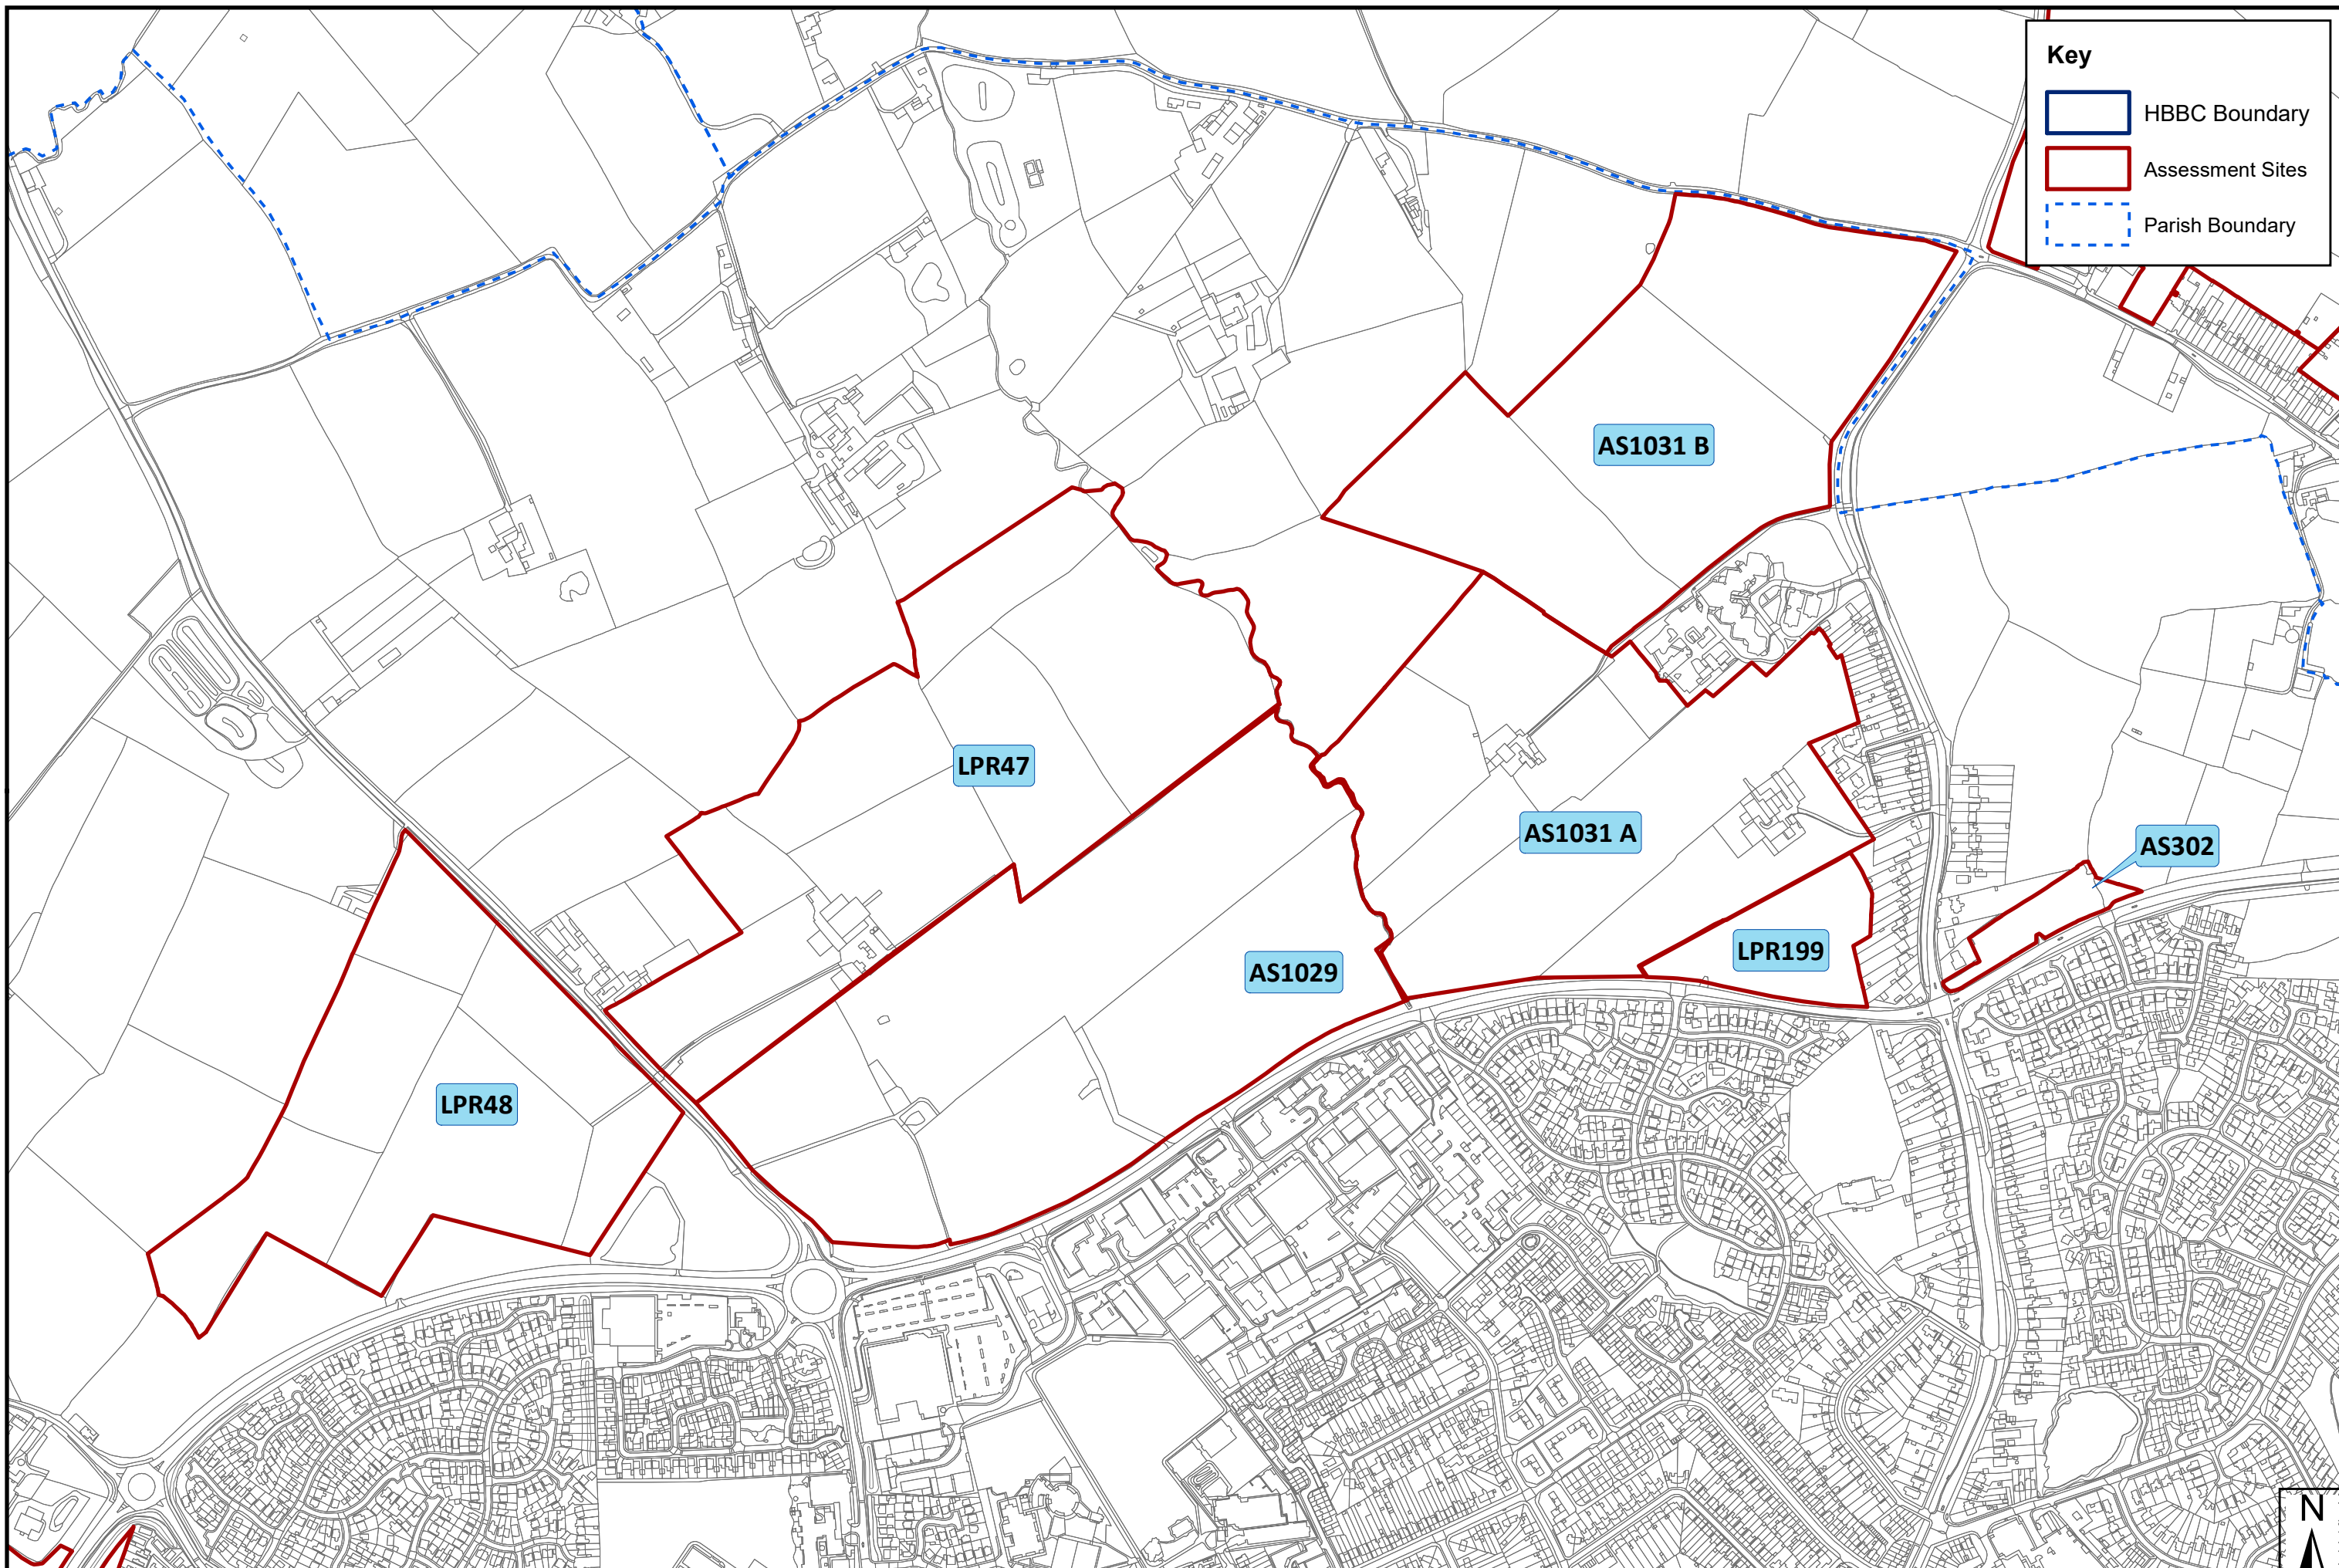

SHELAA 2022 Overview Map - Settlement: Hinckley Central

SHELAA 2022 Overview Map - Settlement: Hinckley East

Key

-  HBBC Boundary
-  Assessment Sites
-  Parish Boundary

SHELAA 2022 Overview Map - Settlement: Hinckley North

Key

-  HBBC Boundary
-  Assessment Sites
-  Parish Boundary

This map is based upon Ordnance Survey material with the permission of Ordnance Survey on behalf of the Controller of His Majesty's Stationery Office © Crown copyright. Unauthorised reproduction infringes crown copyright and may lead to prosecution or civil proceedings. Hinckley & Bosworth Borough Council LA100018489 Published 2024

SHELAA 2022

SHELAA 2022 Overview Map - Settlement: Hinckley West

Key

- HBBC Boundary
- Assessment Sites
- Parish Boundary

This map is based upon Ordnance Survey material with the permission of Ordnance Survey on behalf of the Controller of His Majesty's Stationery Office © Crown copyright. Unauthorised reproduction infringes crown copyright and may lead to prosecution or civil proceedings. Hinckley & Bosworth Borough Council LA100018489 Published 2024

SHELAA 2022

SHELAA 2022 Overview Map - Settlement: Kirkby Mallory

Key

- Assessment Sites
- Parish Boundary

SHELAA 2022 Overview Map - Settlement: Market Bosworth

SHELAA 2022 Overview Map - Settlement: Markfield