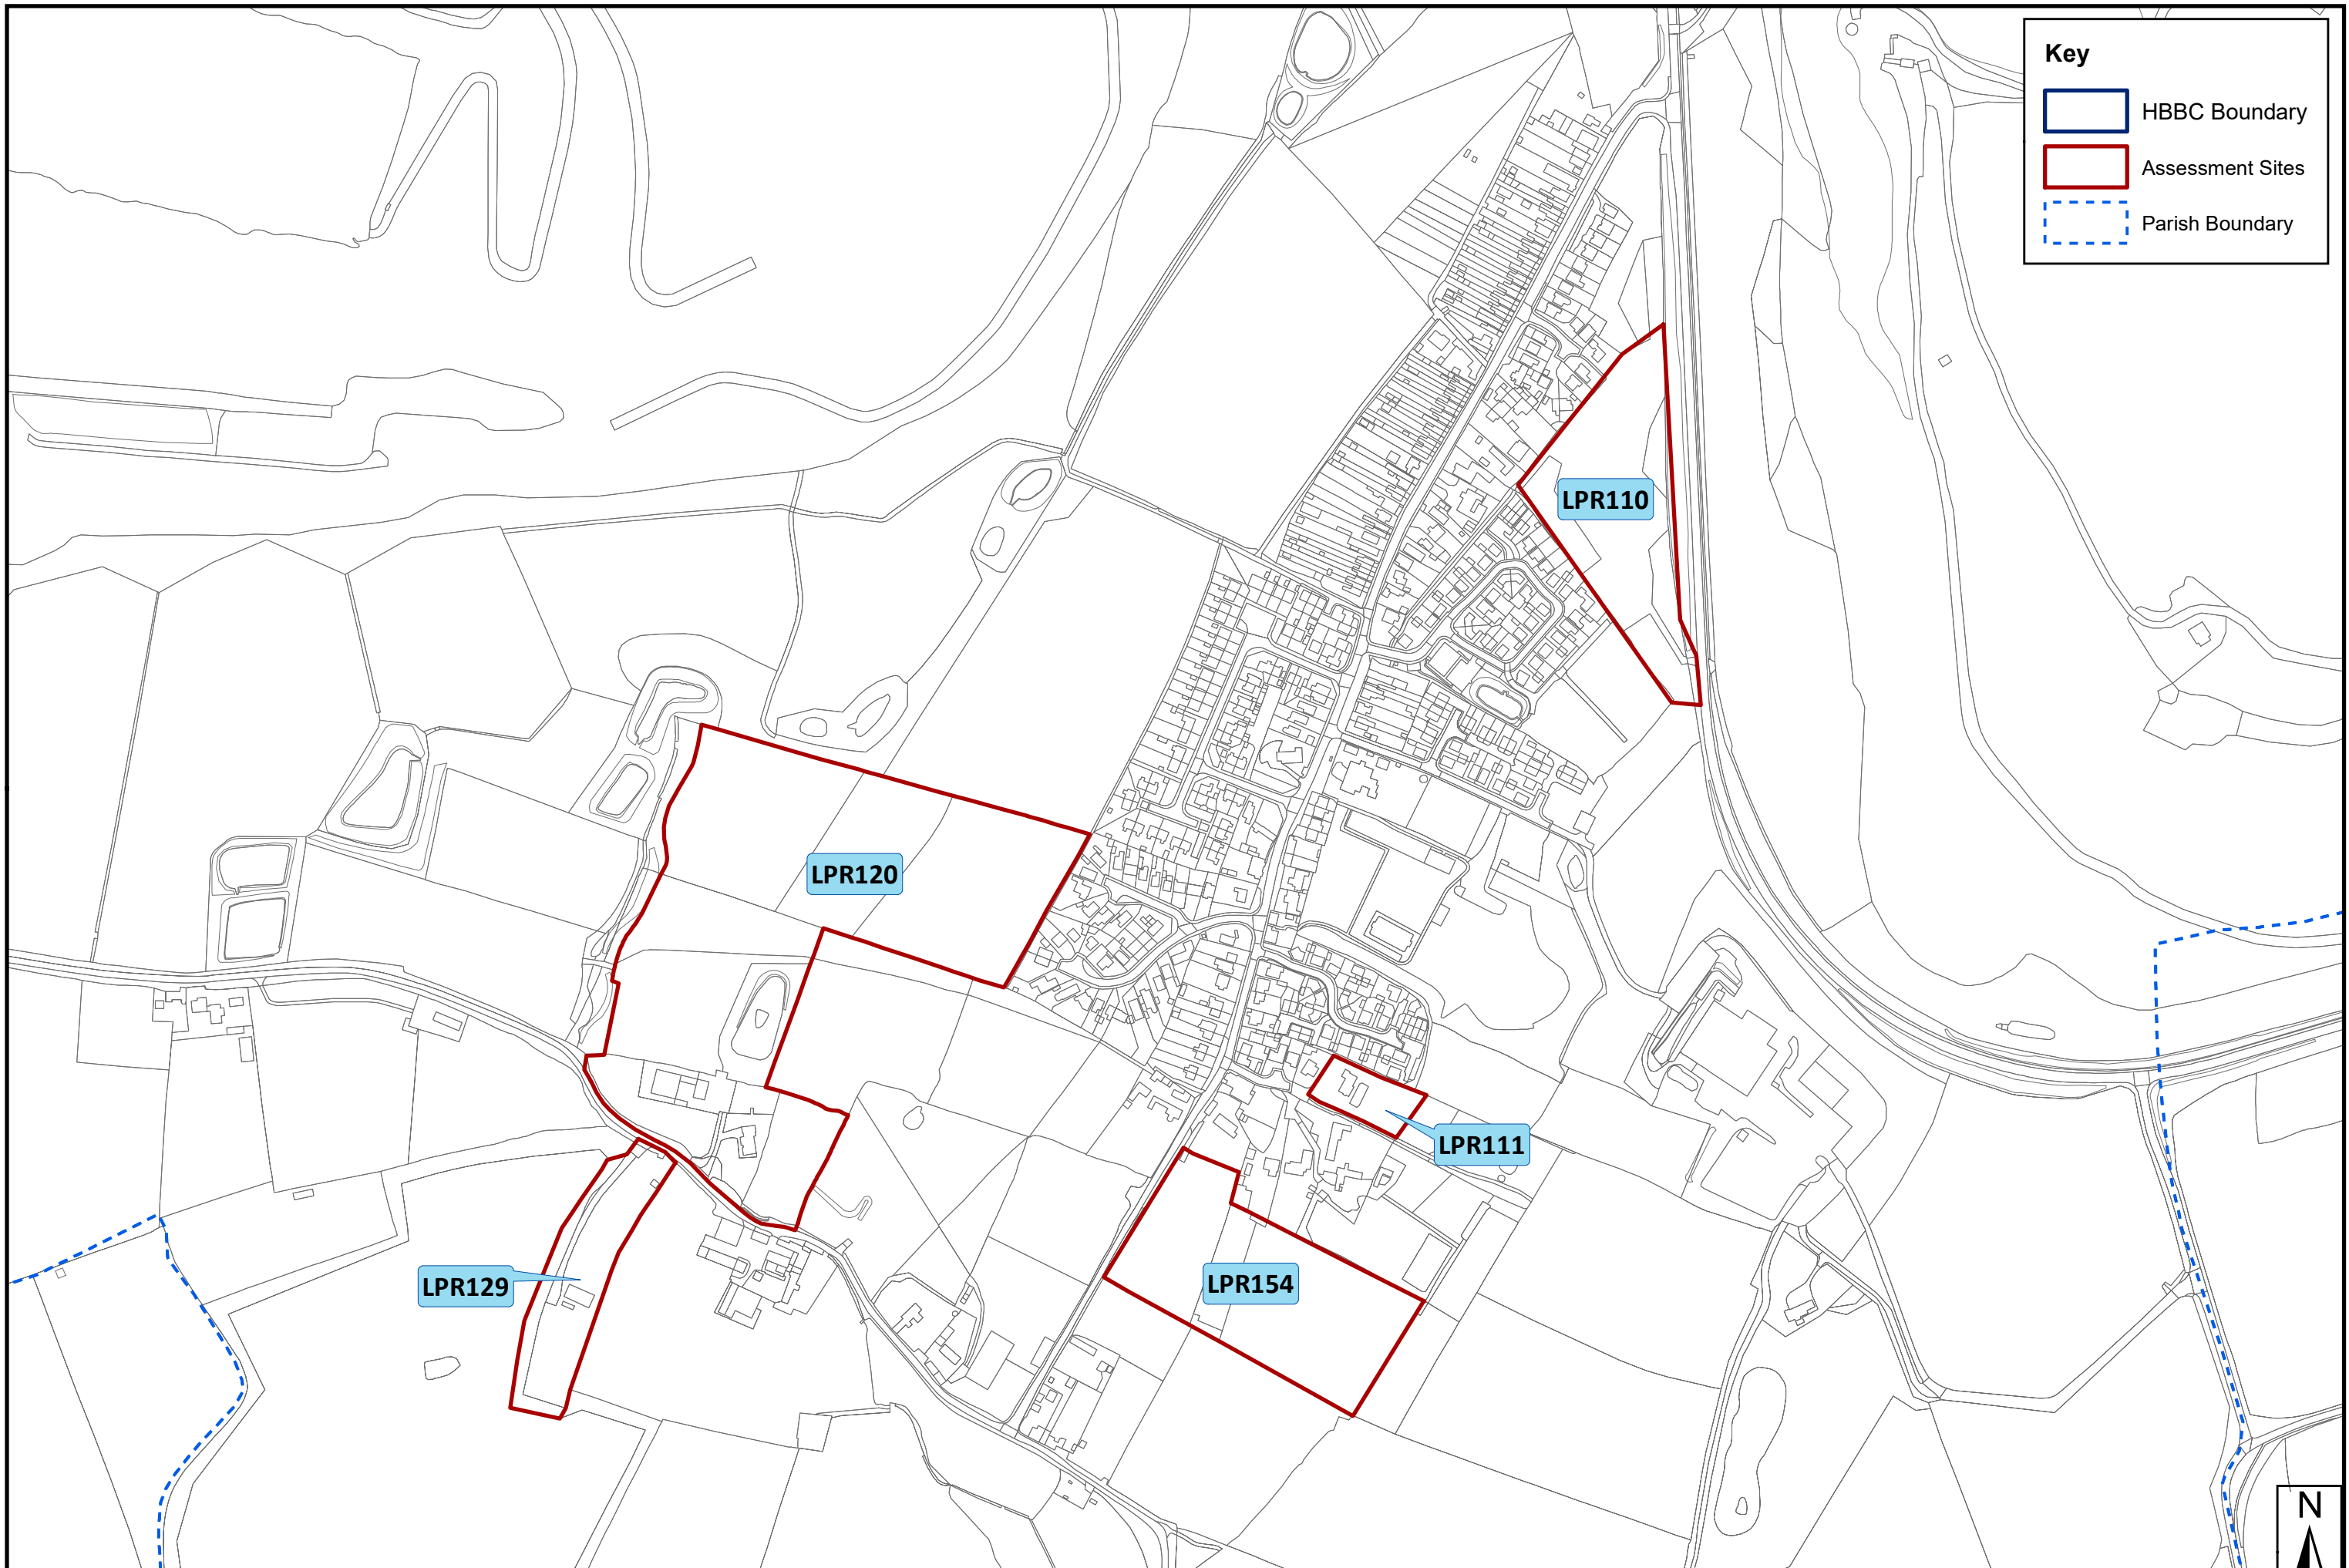

Key

-  HBBC Boundary
-  Assessment Sites
-  Parish Boundary

SHELAA 2022 Overview Map - Settlement: Ratcliffe Culey

Key

-  HBBC Boundary
-  Assessment Sites
-  Parish Boundary

AS1011

SHELAA 2022 Overview Map - Settlement: Shackerstone

SHELAA 2022 Overview Map - Settlement: Sheepy Magna

SHELAA 2022 Overview Map - Settlement: Sibson

Key

-  HBBC Boundary
-  Assessment Sites
-  Parish Boundary

SHELAA 2022 Overview Map - Settlement: Stanton Under Bardon

SHELAA 2022 Overview Map - Settlement: Stapleton

Key

-  HBBC Boundary
-  Assessment Sites
-  Parish Boundary

SHELAA 2022 Overview Map - Settlement: Stoke Golding

SHELAA 2022 Overview Map - Settlement: Thornton

SHELAA 2022 Overview Map - Settlement: Twycross

SHELAA 2022 Overview Map - Settlement: Witherley

Key

-  HBBC Boundary
-  Assessment Sites
-  Parish Boundary

SHELAA 2022 Overview Map - Settlement: Wykin Village