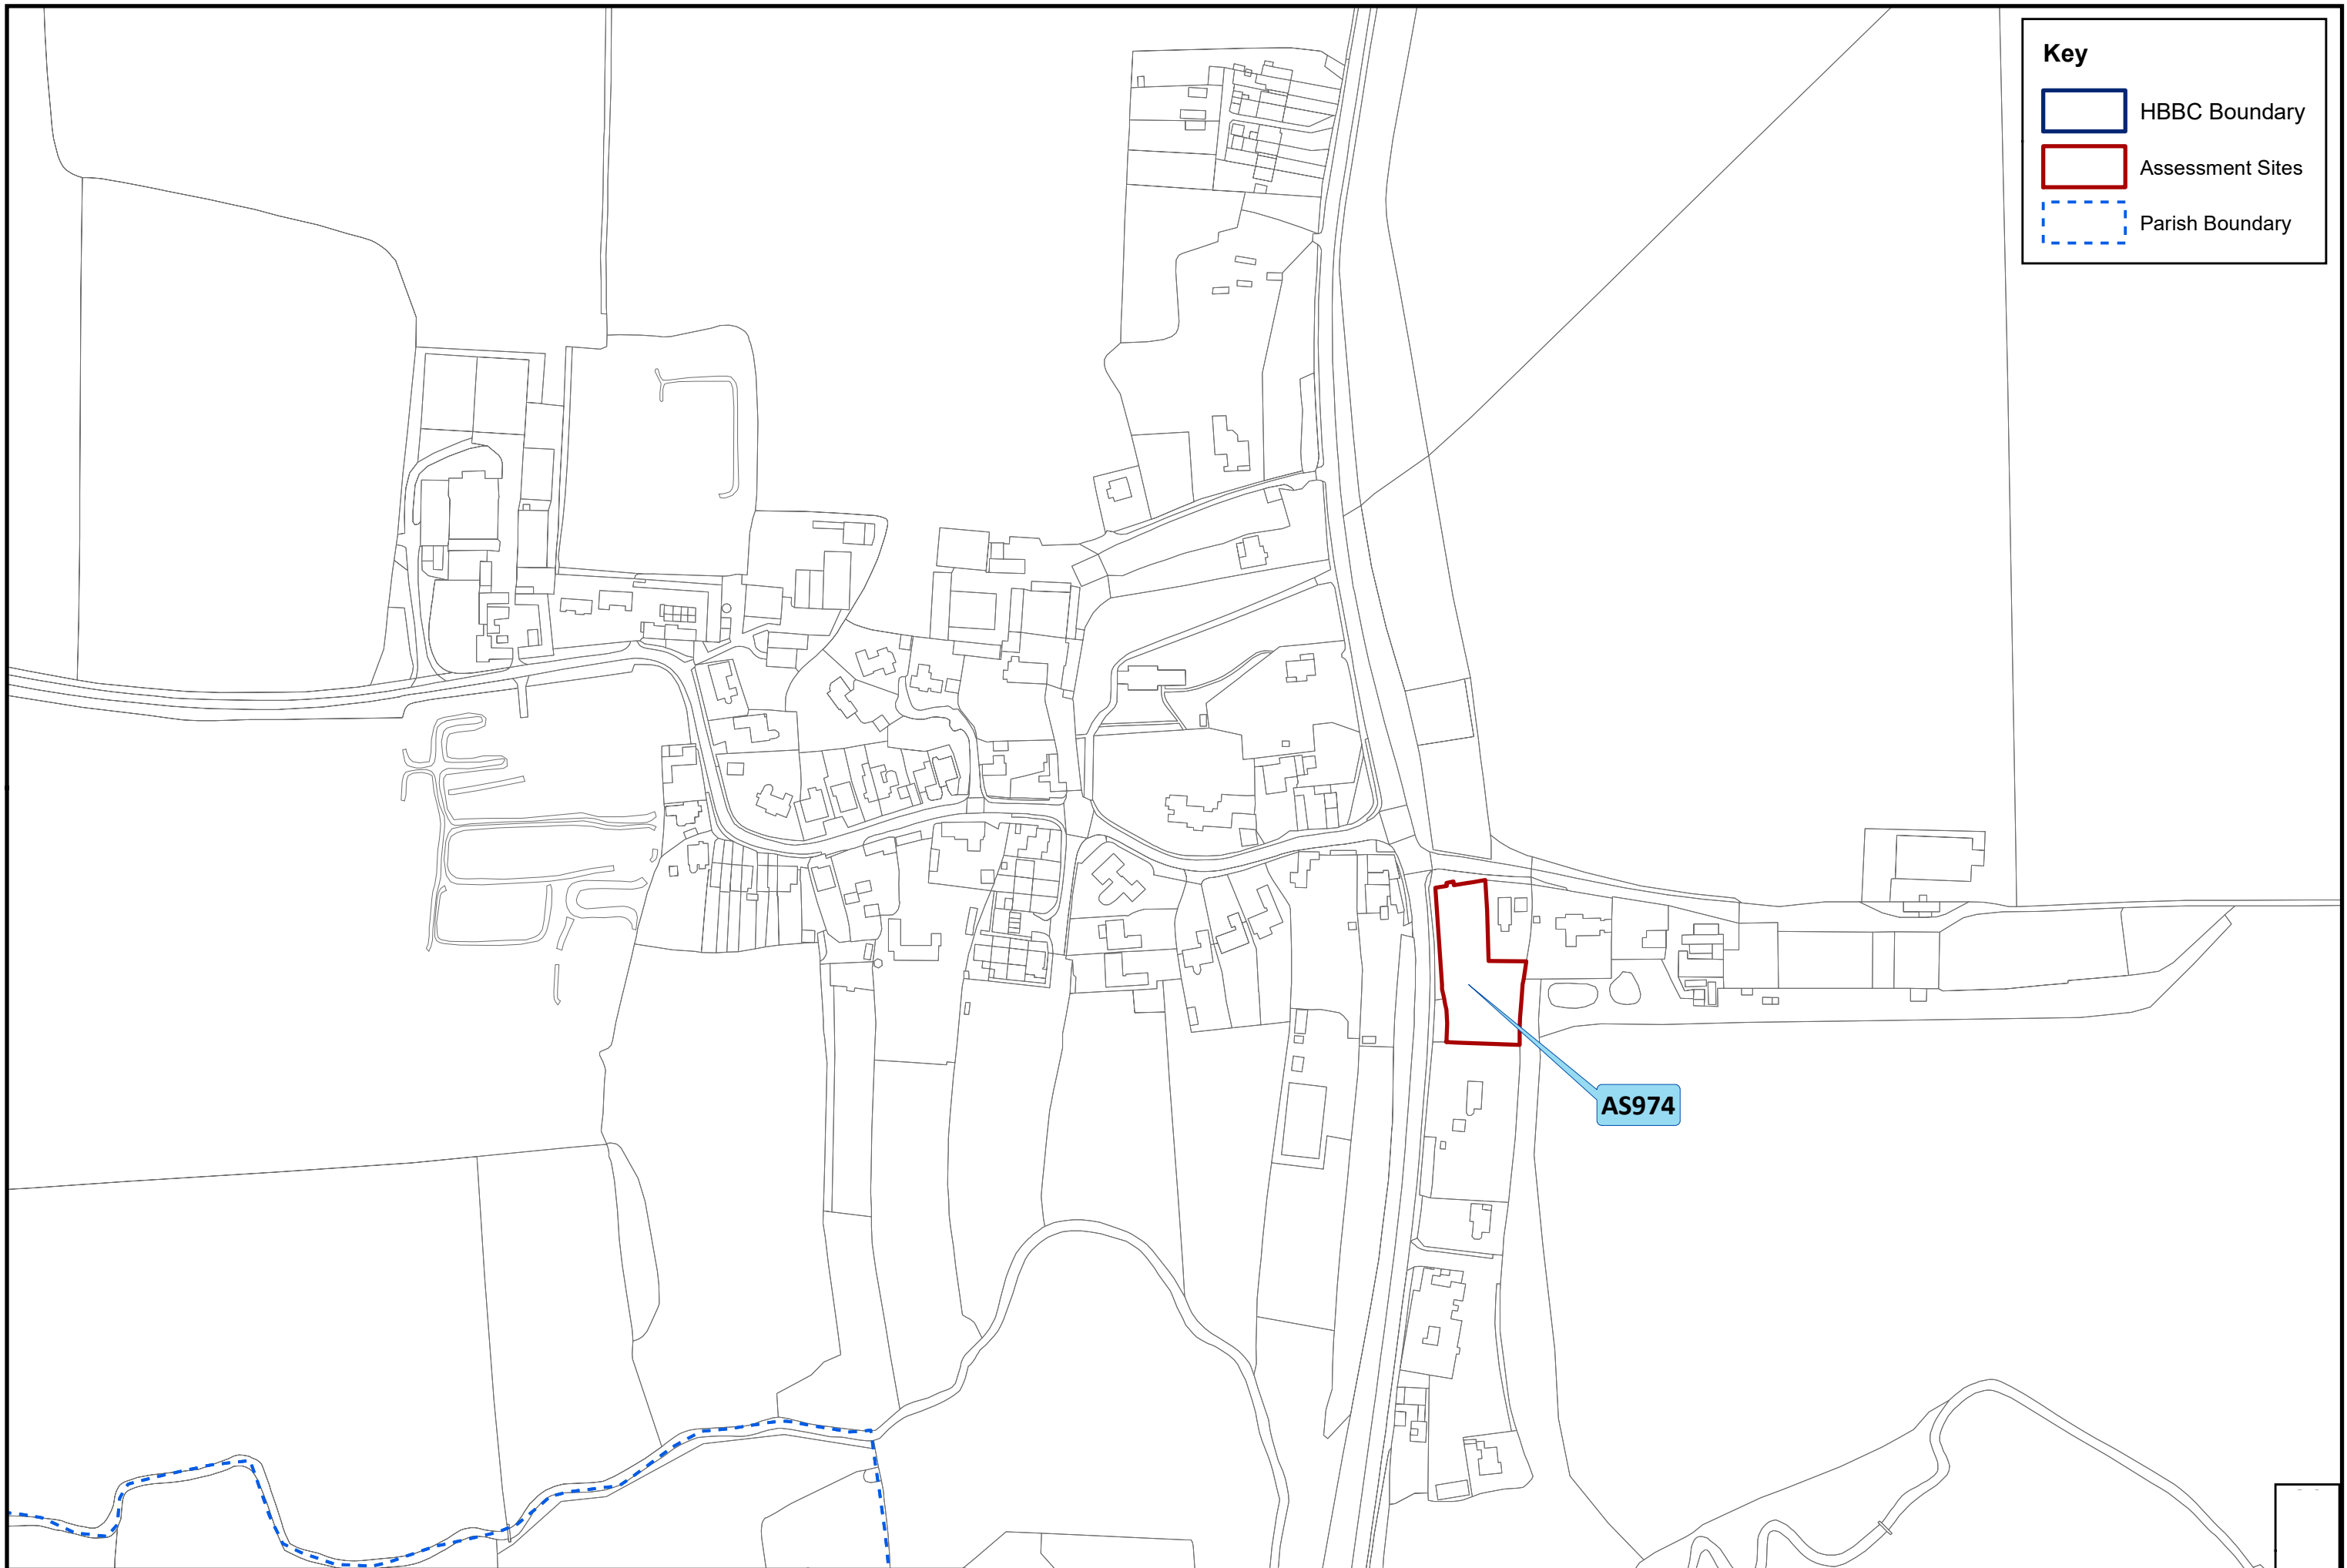

Key

-  HBBC Boundary
-  Assessment Sites
-  Parish Boundary

SHELAA 2022 Overview Map - Settlement: Ratcliffe Culey

Key

-  HBBC Boundary
-  Assessment Sites
-  Parish Boundary

AS1011

SHELAA 2022 Overview Map - Settlement: Shackerstone

SHELAA 2022 Overview Map - Settlement: Sheepy Magna

SHELAA 2022 Overview Map - Settlement: Sibson

Key

-  HBBC Boundary
-  Assessment Sites
-  Parish Boundary

SHELAA 2022 Overview Map - Settlement: Stanton Under Bardon