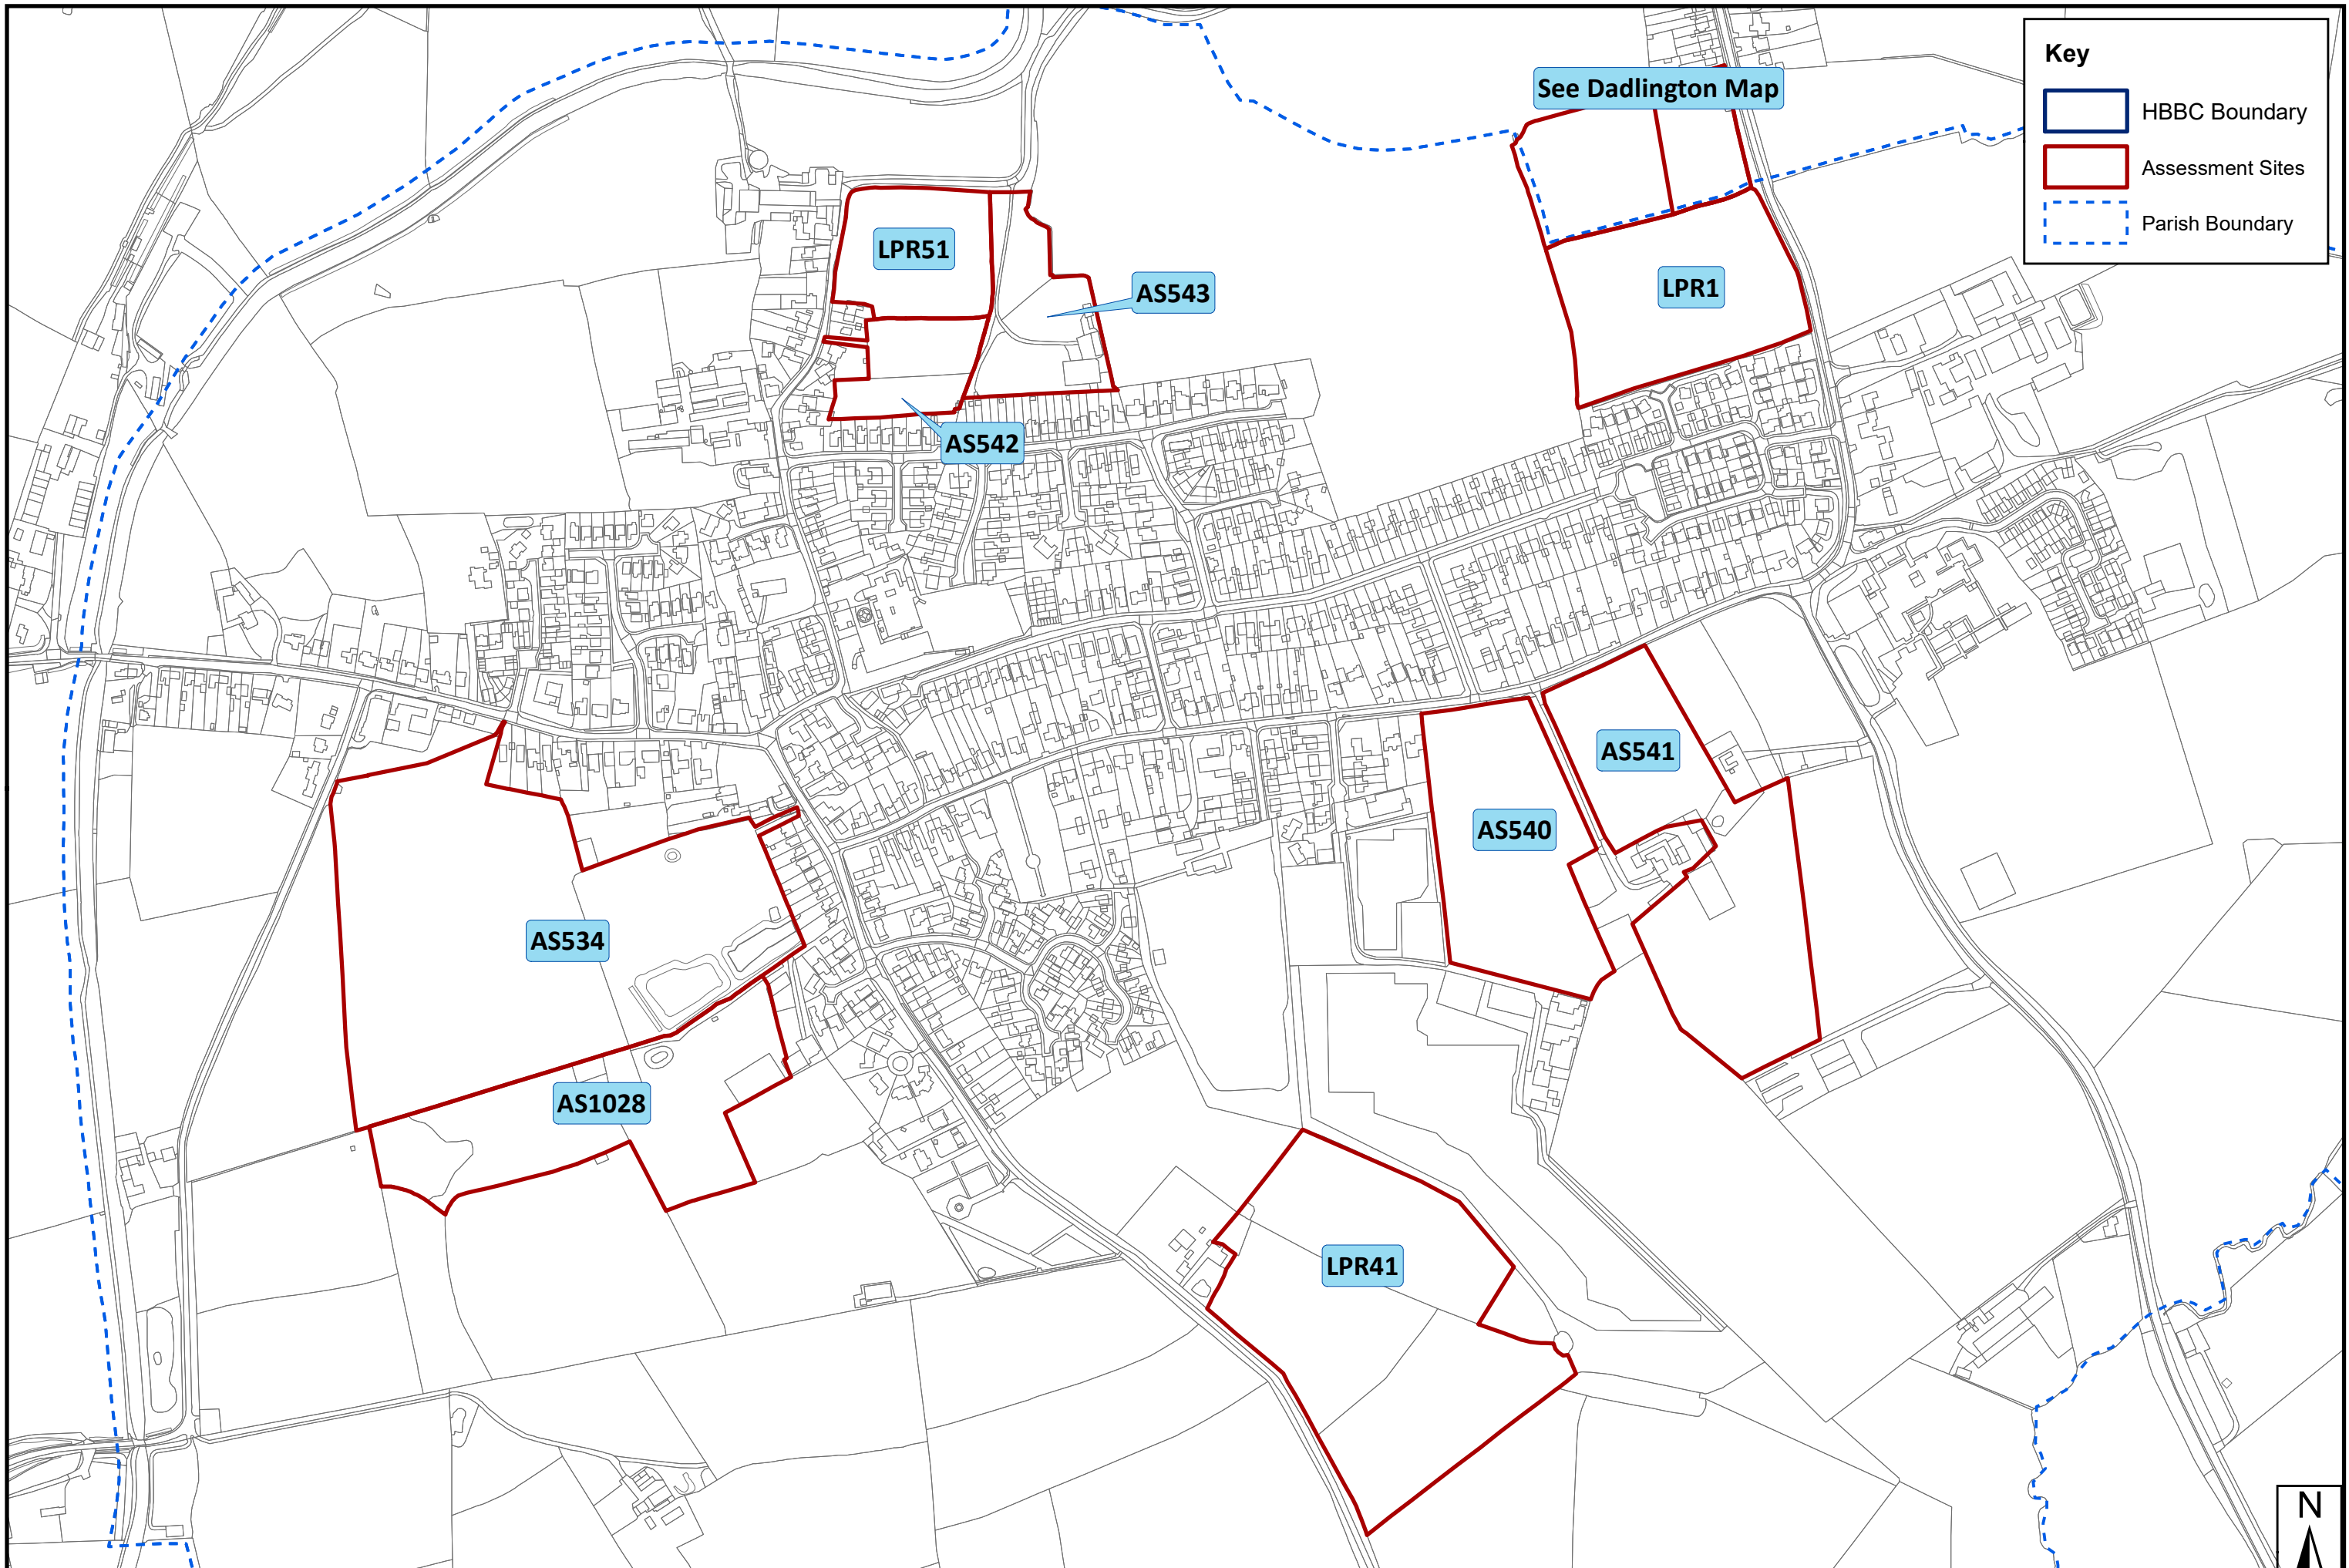

Key

-  HBBC Boundary
-  Assessment Sites
-  Parish Boundary

This map is based upon Ordnance Survey material with the permission of Ordnance Survey on behalf of the Controller of His Majesty's Stationery Office © Crown copyright. Unauthorised reproduction infringes crown copyright and may lead to prosecution or civil proceedings. Hinckley & Bosworth Borough Council LA100018489 Published 2024

SHELAA 2022 Overview Map - Settlement: Sheepy Magna

SHELAA 2022 Overview Map - Settlement: Sibson

Key

-  HBBC Boundary
-  Assessment Sites
-  Parish Boundary

SHELAA 2022 Overview Map - Settlement: Stanton Under Bardon

SHELAA 2022 Overview Map - Settlement: Stapleton

Key

-  HBBC Boundary
-  Assessment Sites
-  Parish Boundary

SHELAA 2022 Overview Map - Settlement: Stoke Golding

SHELAA 2022 Overview Map - Settlement: Thornton

SHELAA 2022 Overview Map - Settlement: Twycross

SHELAA 2022 Overview Map - Settlement: Witherley

Key

-  HBBC Boundary
-  Assessment Sites
-  Parish Boundary

SHELAA 2022 Overview Map - Settlement: Wykin Village