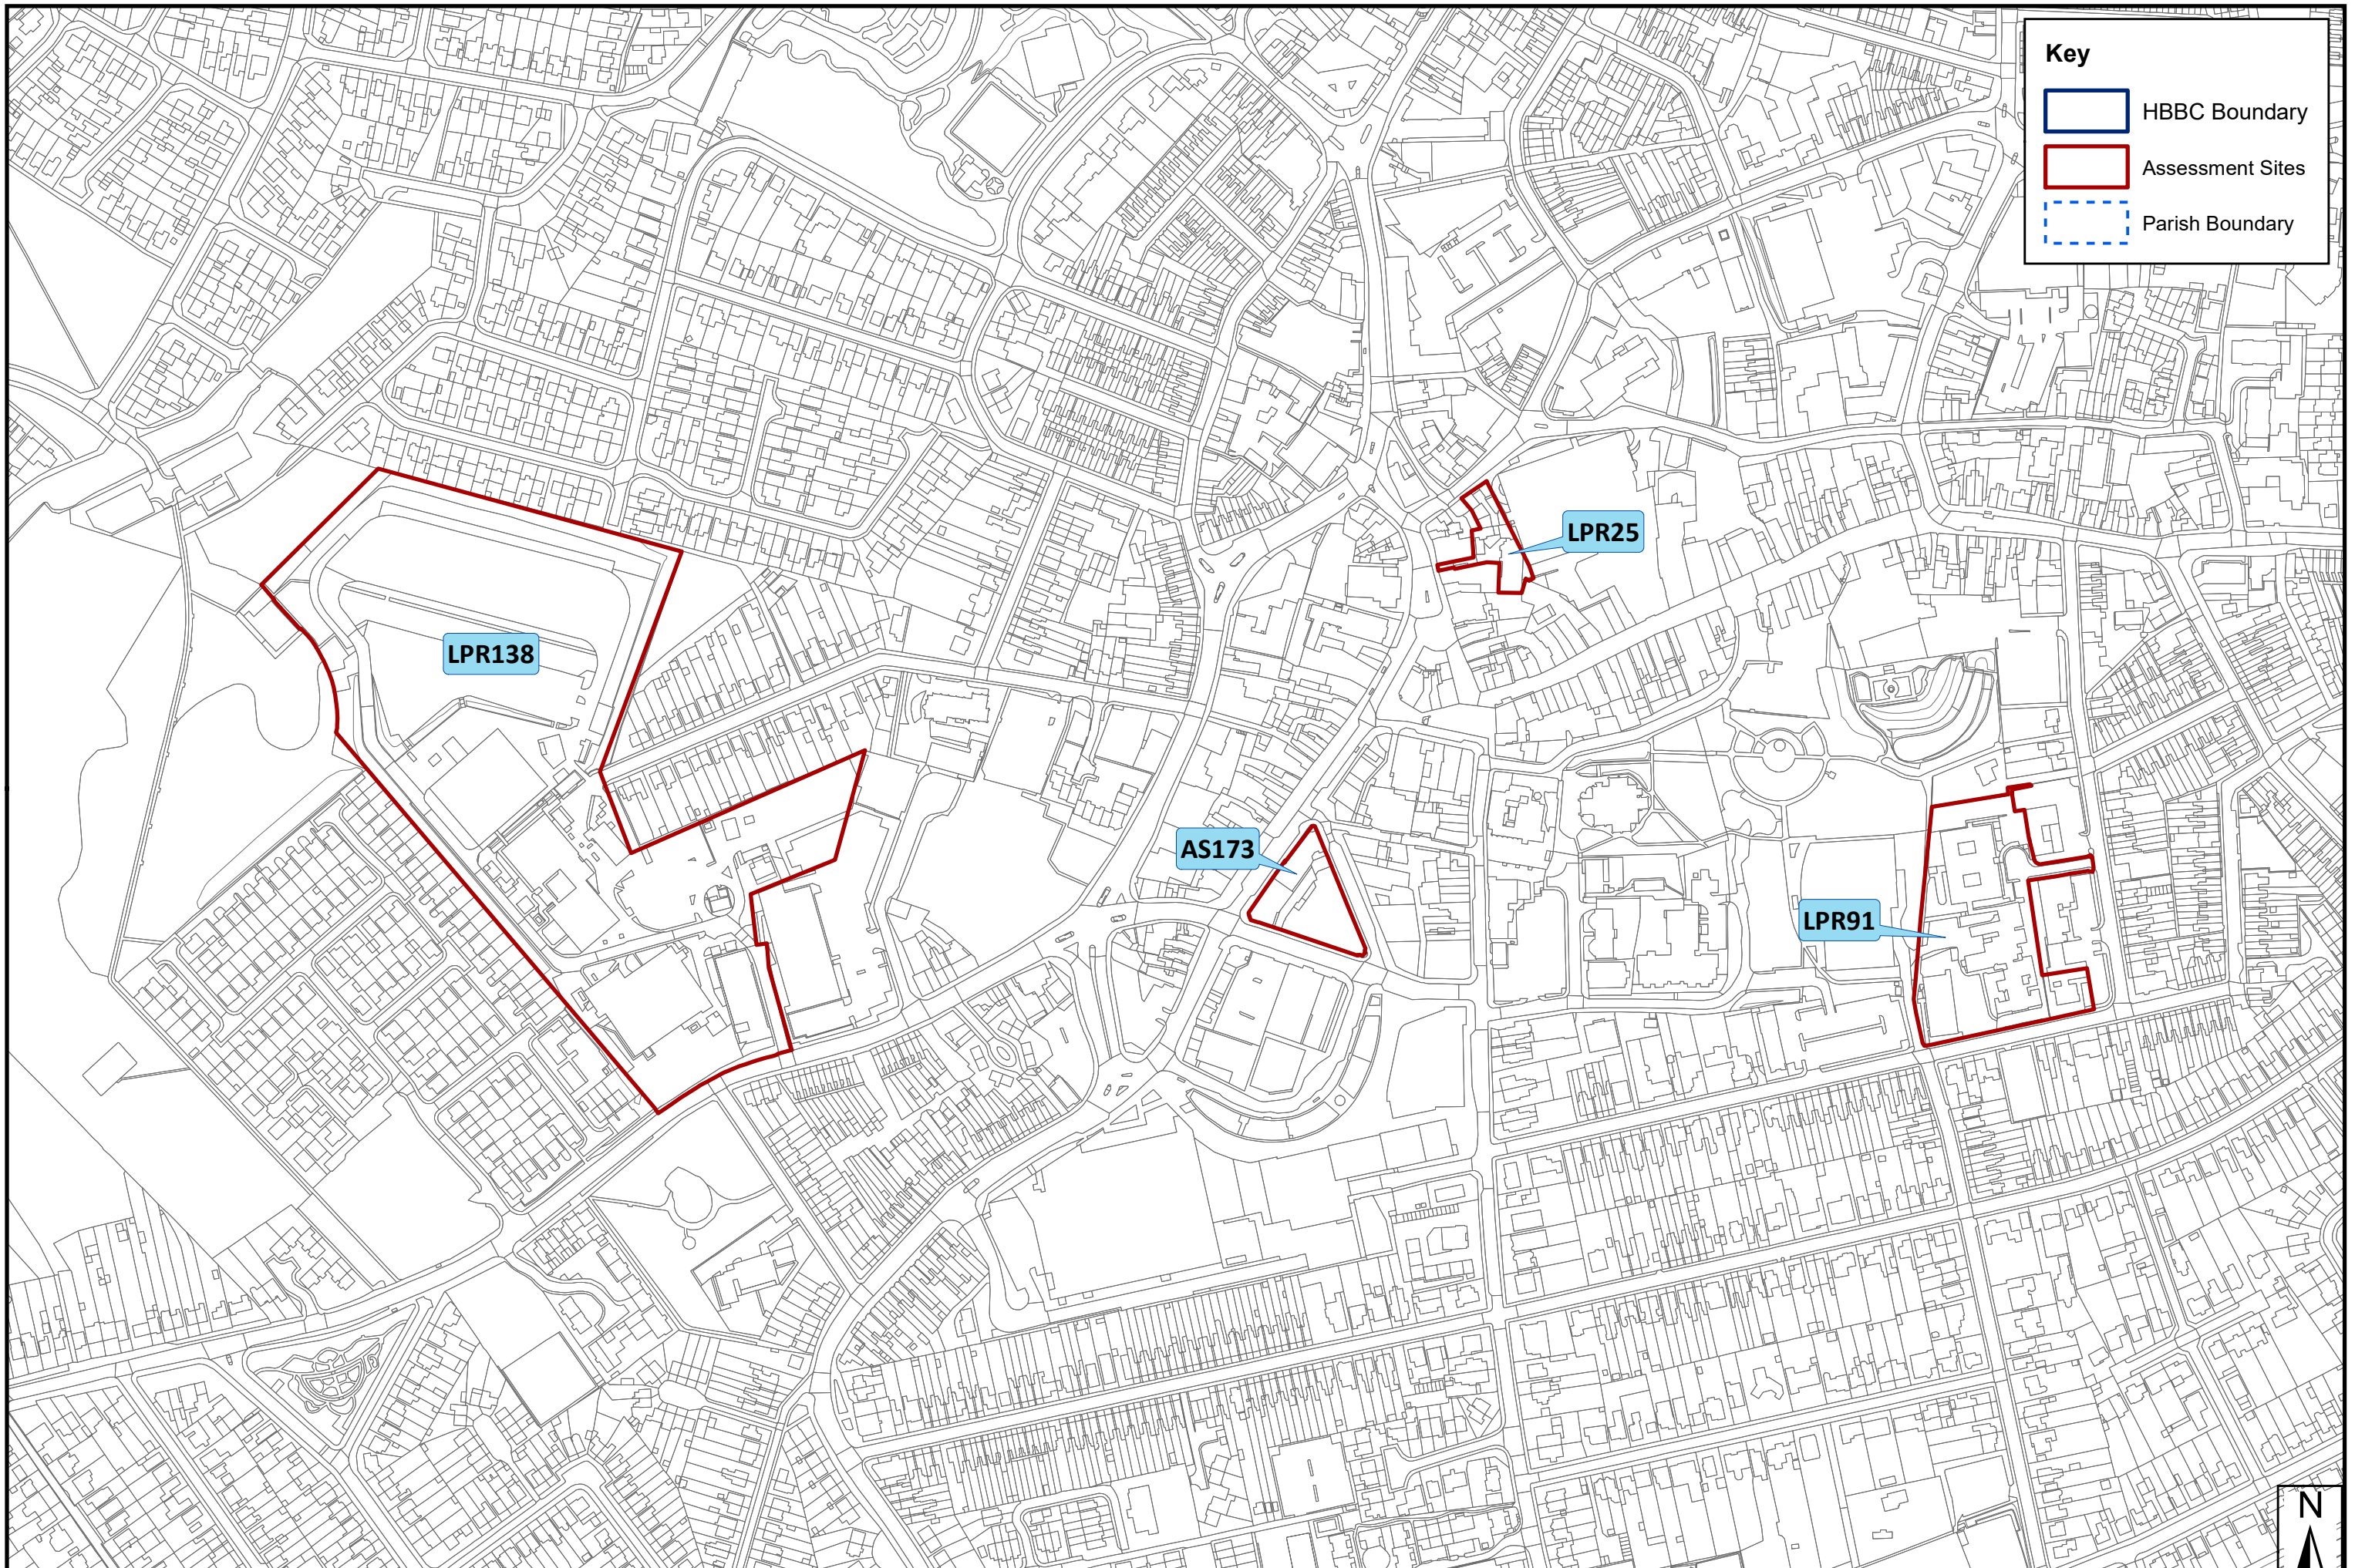

SHELAA 2022 Overview Map - Settlement: Hinckley Central

SHELAA 2022 Overview Map - Settlement: Hinckley East

Key

-  HBBC Boundary
-  Assessment Sites
-  Parish Boundary

SHELAA 2022 Overview Map - Settlement: Hinckley North

Key

-  HBBC Boundary
-  Assessment Sites
-  Parish Boundary

This map is based upon Ordnance Survey material with the permission of Ordnance Survey on behalf of the Controller of His Majesty's Stationery Office © Crown copyright. Unauthorised reproduction infringes crown copyright and may lead to prosecution or civil proceedings. Hinckley & Bosworth Borough Council LA100018489 Published 2024

SHELAA 2022

SHELAA 2022 Overview Map - Settlement: Hinckley West

Key

- HBBC Boundary
- Assessment Sites
- Parish Boundary

This map is based upon Ordnance Survey material with the permission of Ordnance Survey on behalf of the Controller of His Majesty's Stationery Office © Crown copyright. Unauthorised reproduction infringes crown copyright and may lead to prosecution or civil proceedings. Hinckley & Bosworth Borough Council LA100018489 Published 2024

Key

- HBBC Boundary
- Assessment Sites
- Parish Boundary

SHELAA 2022 Overview Map - Settlement: Markfield West

Key

- HBBC Boundary
- Assessment Sites
- Parish Boundary

See Stanton Under Bardon Map

See Markfield Map