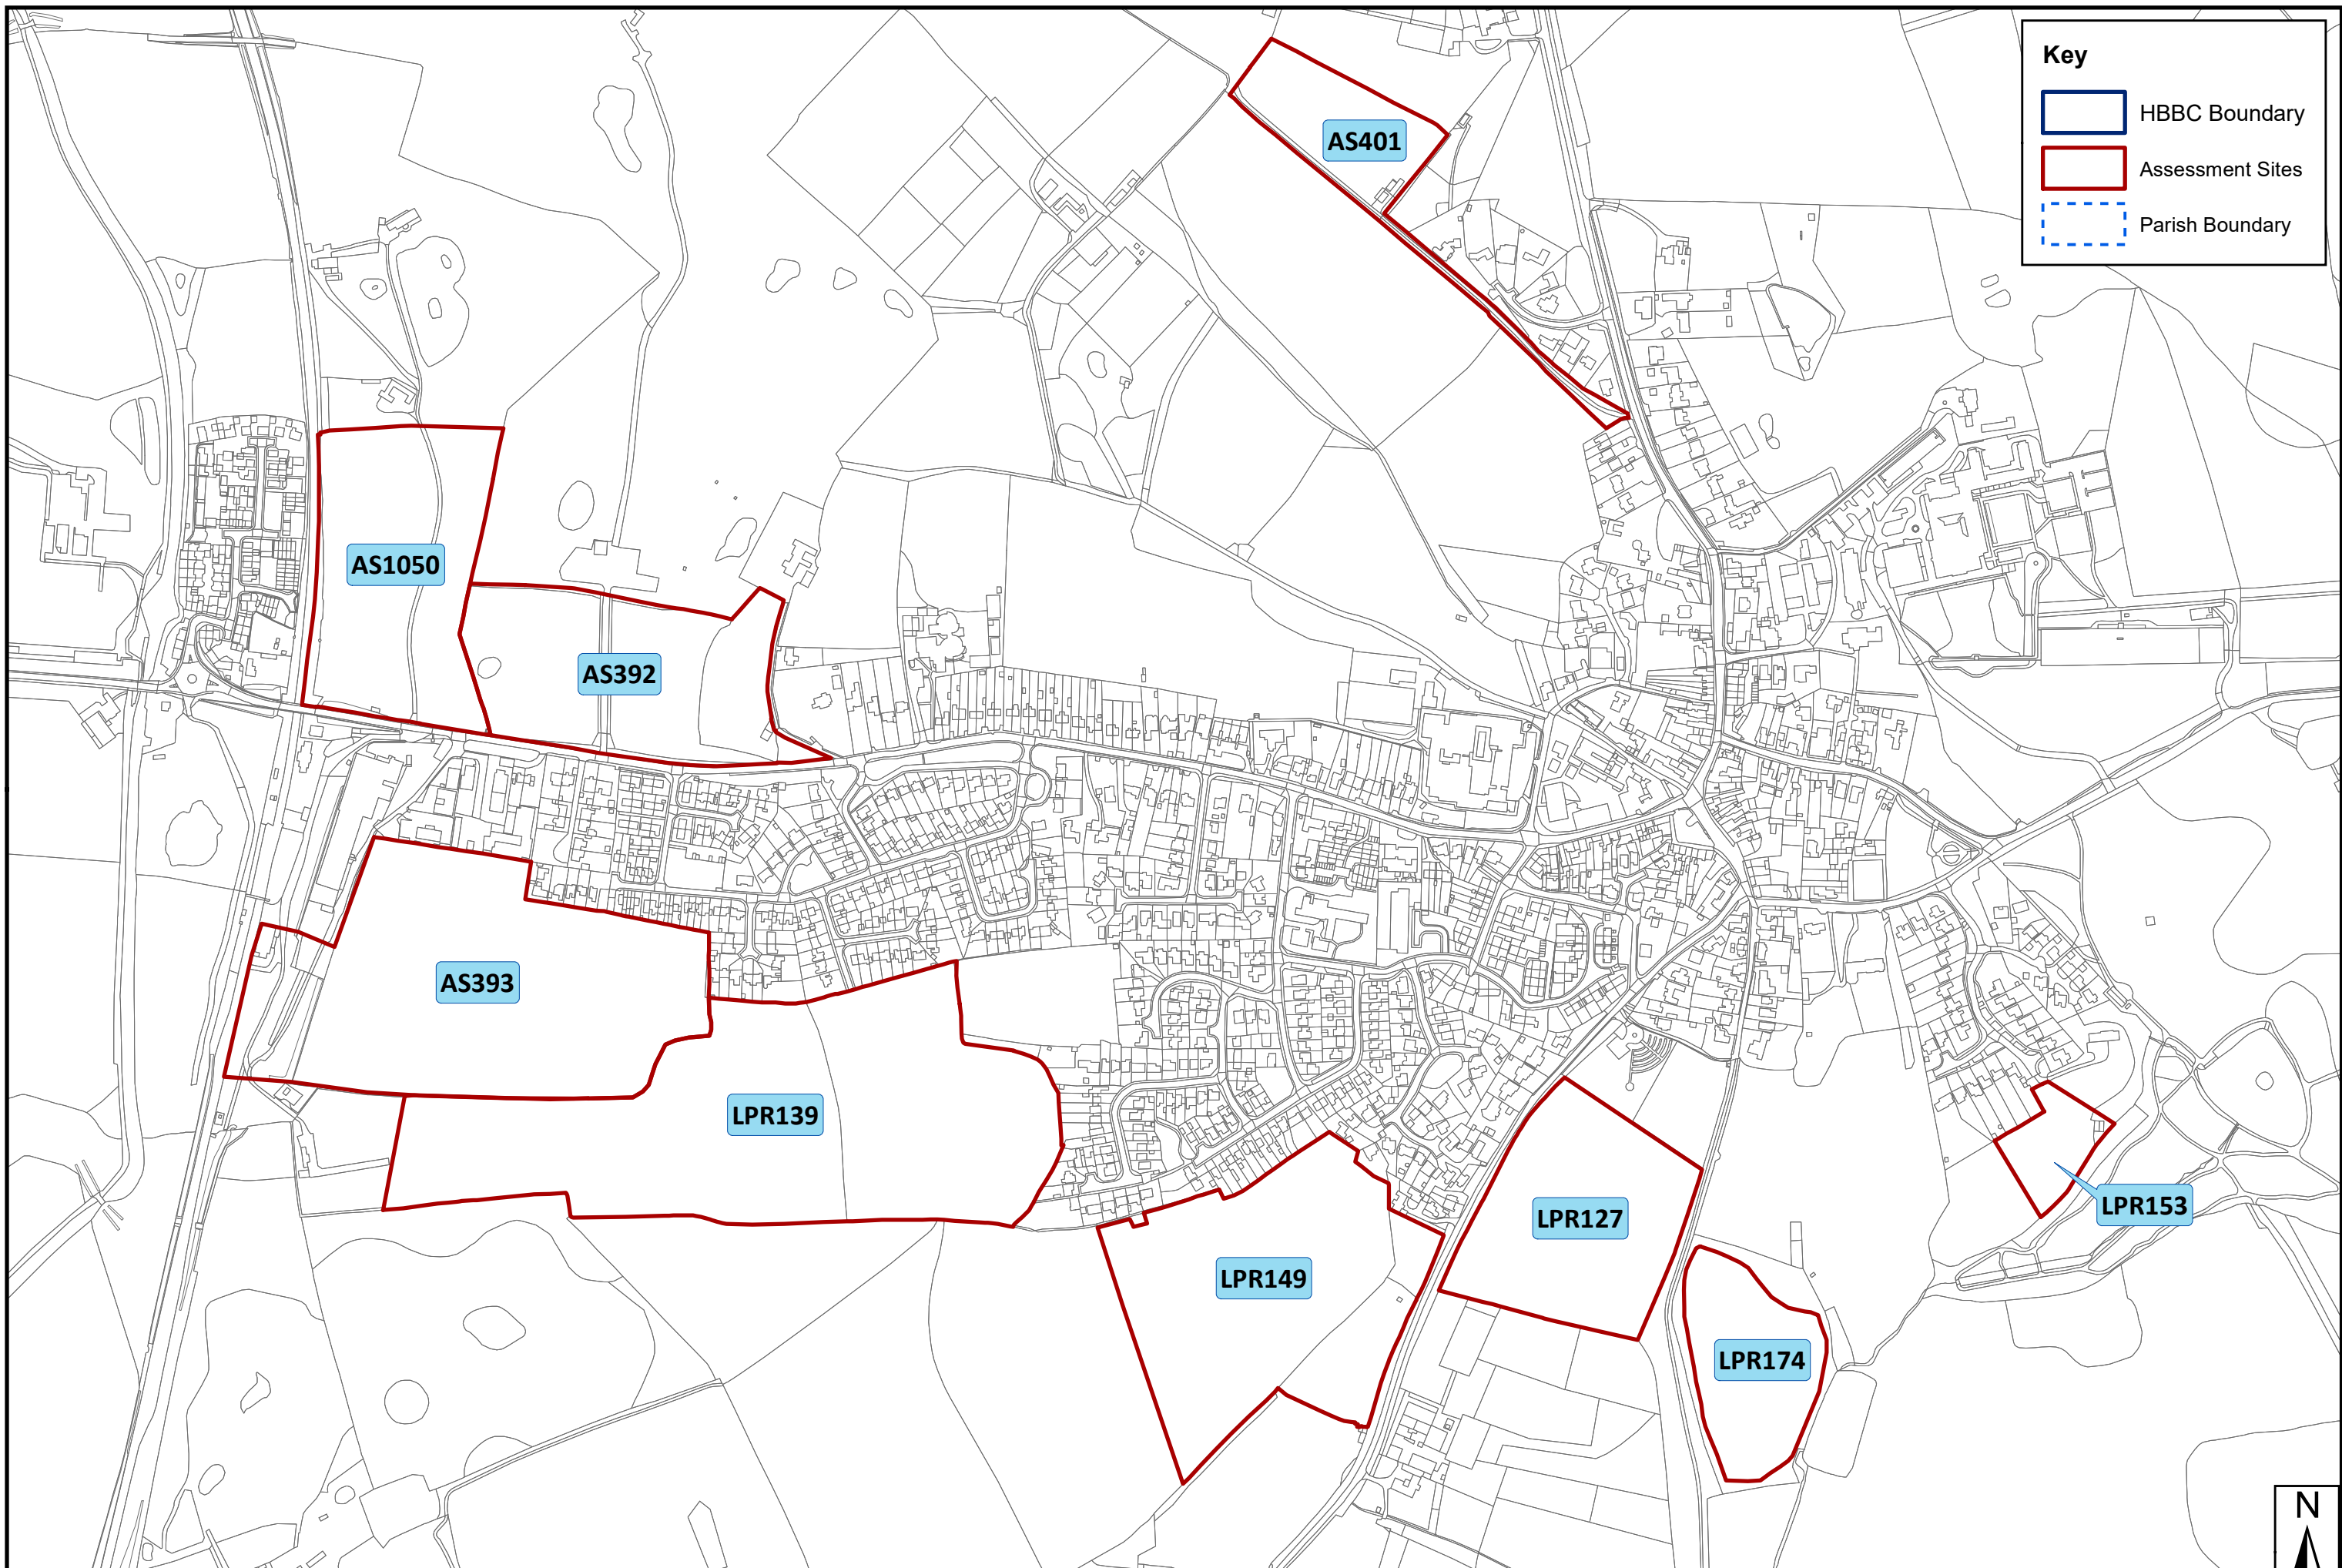

SHELAA 2022

SHELAA 2022 Overview Map - Settlement: Hinckley West

Key

- HBBC Boundary
- Assessment Sites
- Parish Boundary

This map is based upon Ordnance Survey material with the permission of Ordnance Survey on behalf of the Controller of His Majesty's Stationery Office © Crown copyright. Unauthorised reproduction infringes crown copyright and may lead to prosecution or civil proceedings. Hinckley & Bosworth Borough Council LA100018489 Published 2024

SHELAA 2022

SHELAA 2022 Overview Map - Settlement: Kirkby Mallory

Key

- Assessment Sites
- Parish Boundary

SHELAA 2022 Overview Map - Settlement: Market Bosworth

SHELAA 2022 Overview Map - Settlement: Markfield

Key

- HBBC Boundary
- Assessment Sites
- Parish Boundary

SHELAA 2022 Overview Map - Settlement: Markfield West

Key

- HBBC Boundary
- Assessment Sites
- Parish Boundary

See Stanton Under Bardon Map

See Markfield Map

SHELAA 2022 Overview Map - Settlement: Nailstone

Key

- Assessment Sites
- Parish Boundary

SHELAA 2022 Overview Map - Settlement: Newbold Verdon

SHELAA 2022 Overview Map - Settlement: Norton Juxta Twycross