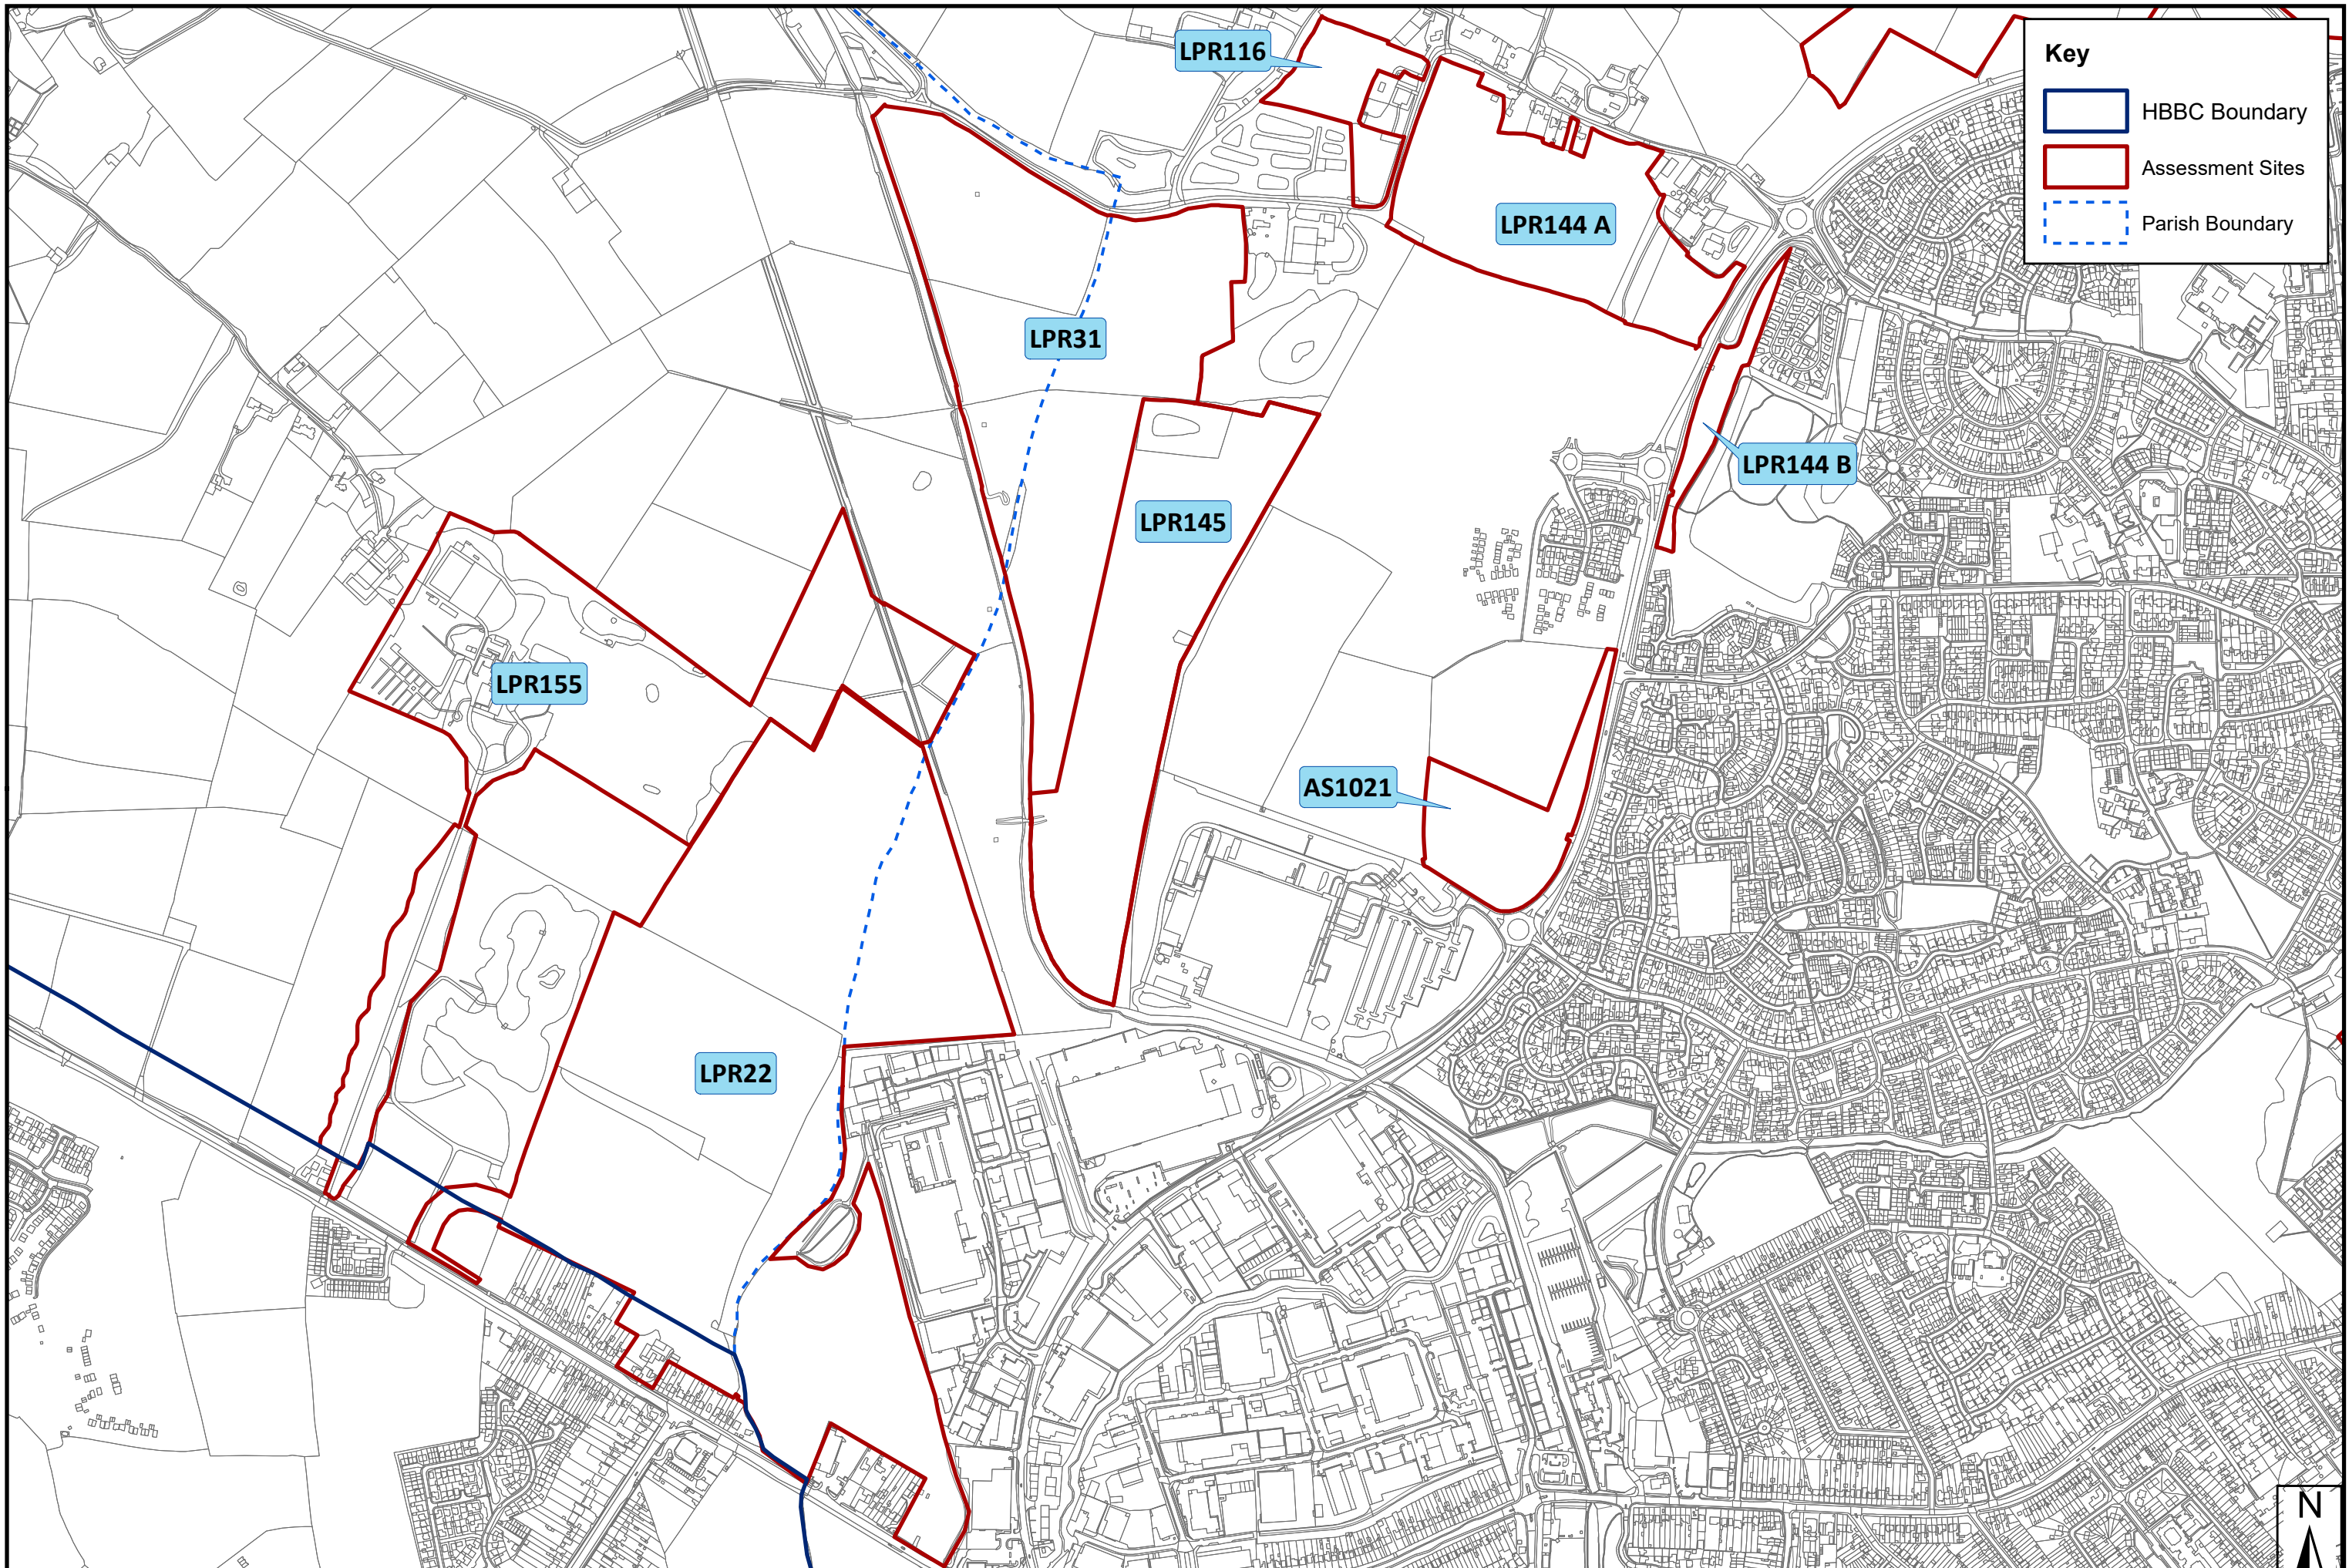

Key

-  HBBC Boundary
-  Assessment Sites
-  Parish Boundary

This map is based upon Ordnance Survey material with the permission of Ordnance Survey on behalf of the Controller of His Majesty's Stationery Office © Crown copyright. Unauthorised reproduction infringes crown copyright and may lead to prosecution or civil proceedings. Hinckley & Bosworth Borough Council LA100018489 Published 2024

SHELAA 2022

SHELAA 2022 Overview Map - Settlement: Hinckley West

Key

- HBBC Boundary
- Assessment Sites
- Parish Boundary

This map is based upon Ordnance Survey material with the permission of Ordnance Survey on behalf of the Controller of His Majesty's Stationery Office © Crown copyright. Unauthorised reproduction infringes crown copyright and may lead to prosecution or civil proceedings. Hinckley & Bosworth Borough Council LA100018489 Published 2024

SHELAA 2022

SHELAA 2022 Overview Map - Settlement: Kirkby Mallory

Key

- Assessment Sites
- Parish Boundary

SHELAA 2022 Overview Map - Settlement: Market Bosworth

SHELAA 2022 Overview Map - Settlement: Markfield

Key

- HBBC Boundary
- Assessment Sites
- Parish Boundary

SHELAA 2022 Overview Map - Settlement: Markfield West

Key

- HBBC Boundary
- Assessment Sites
- Parish Boundary

See Stanton Under Bardon Map

See Markfield Map