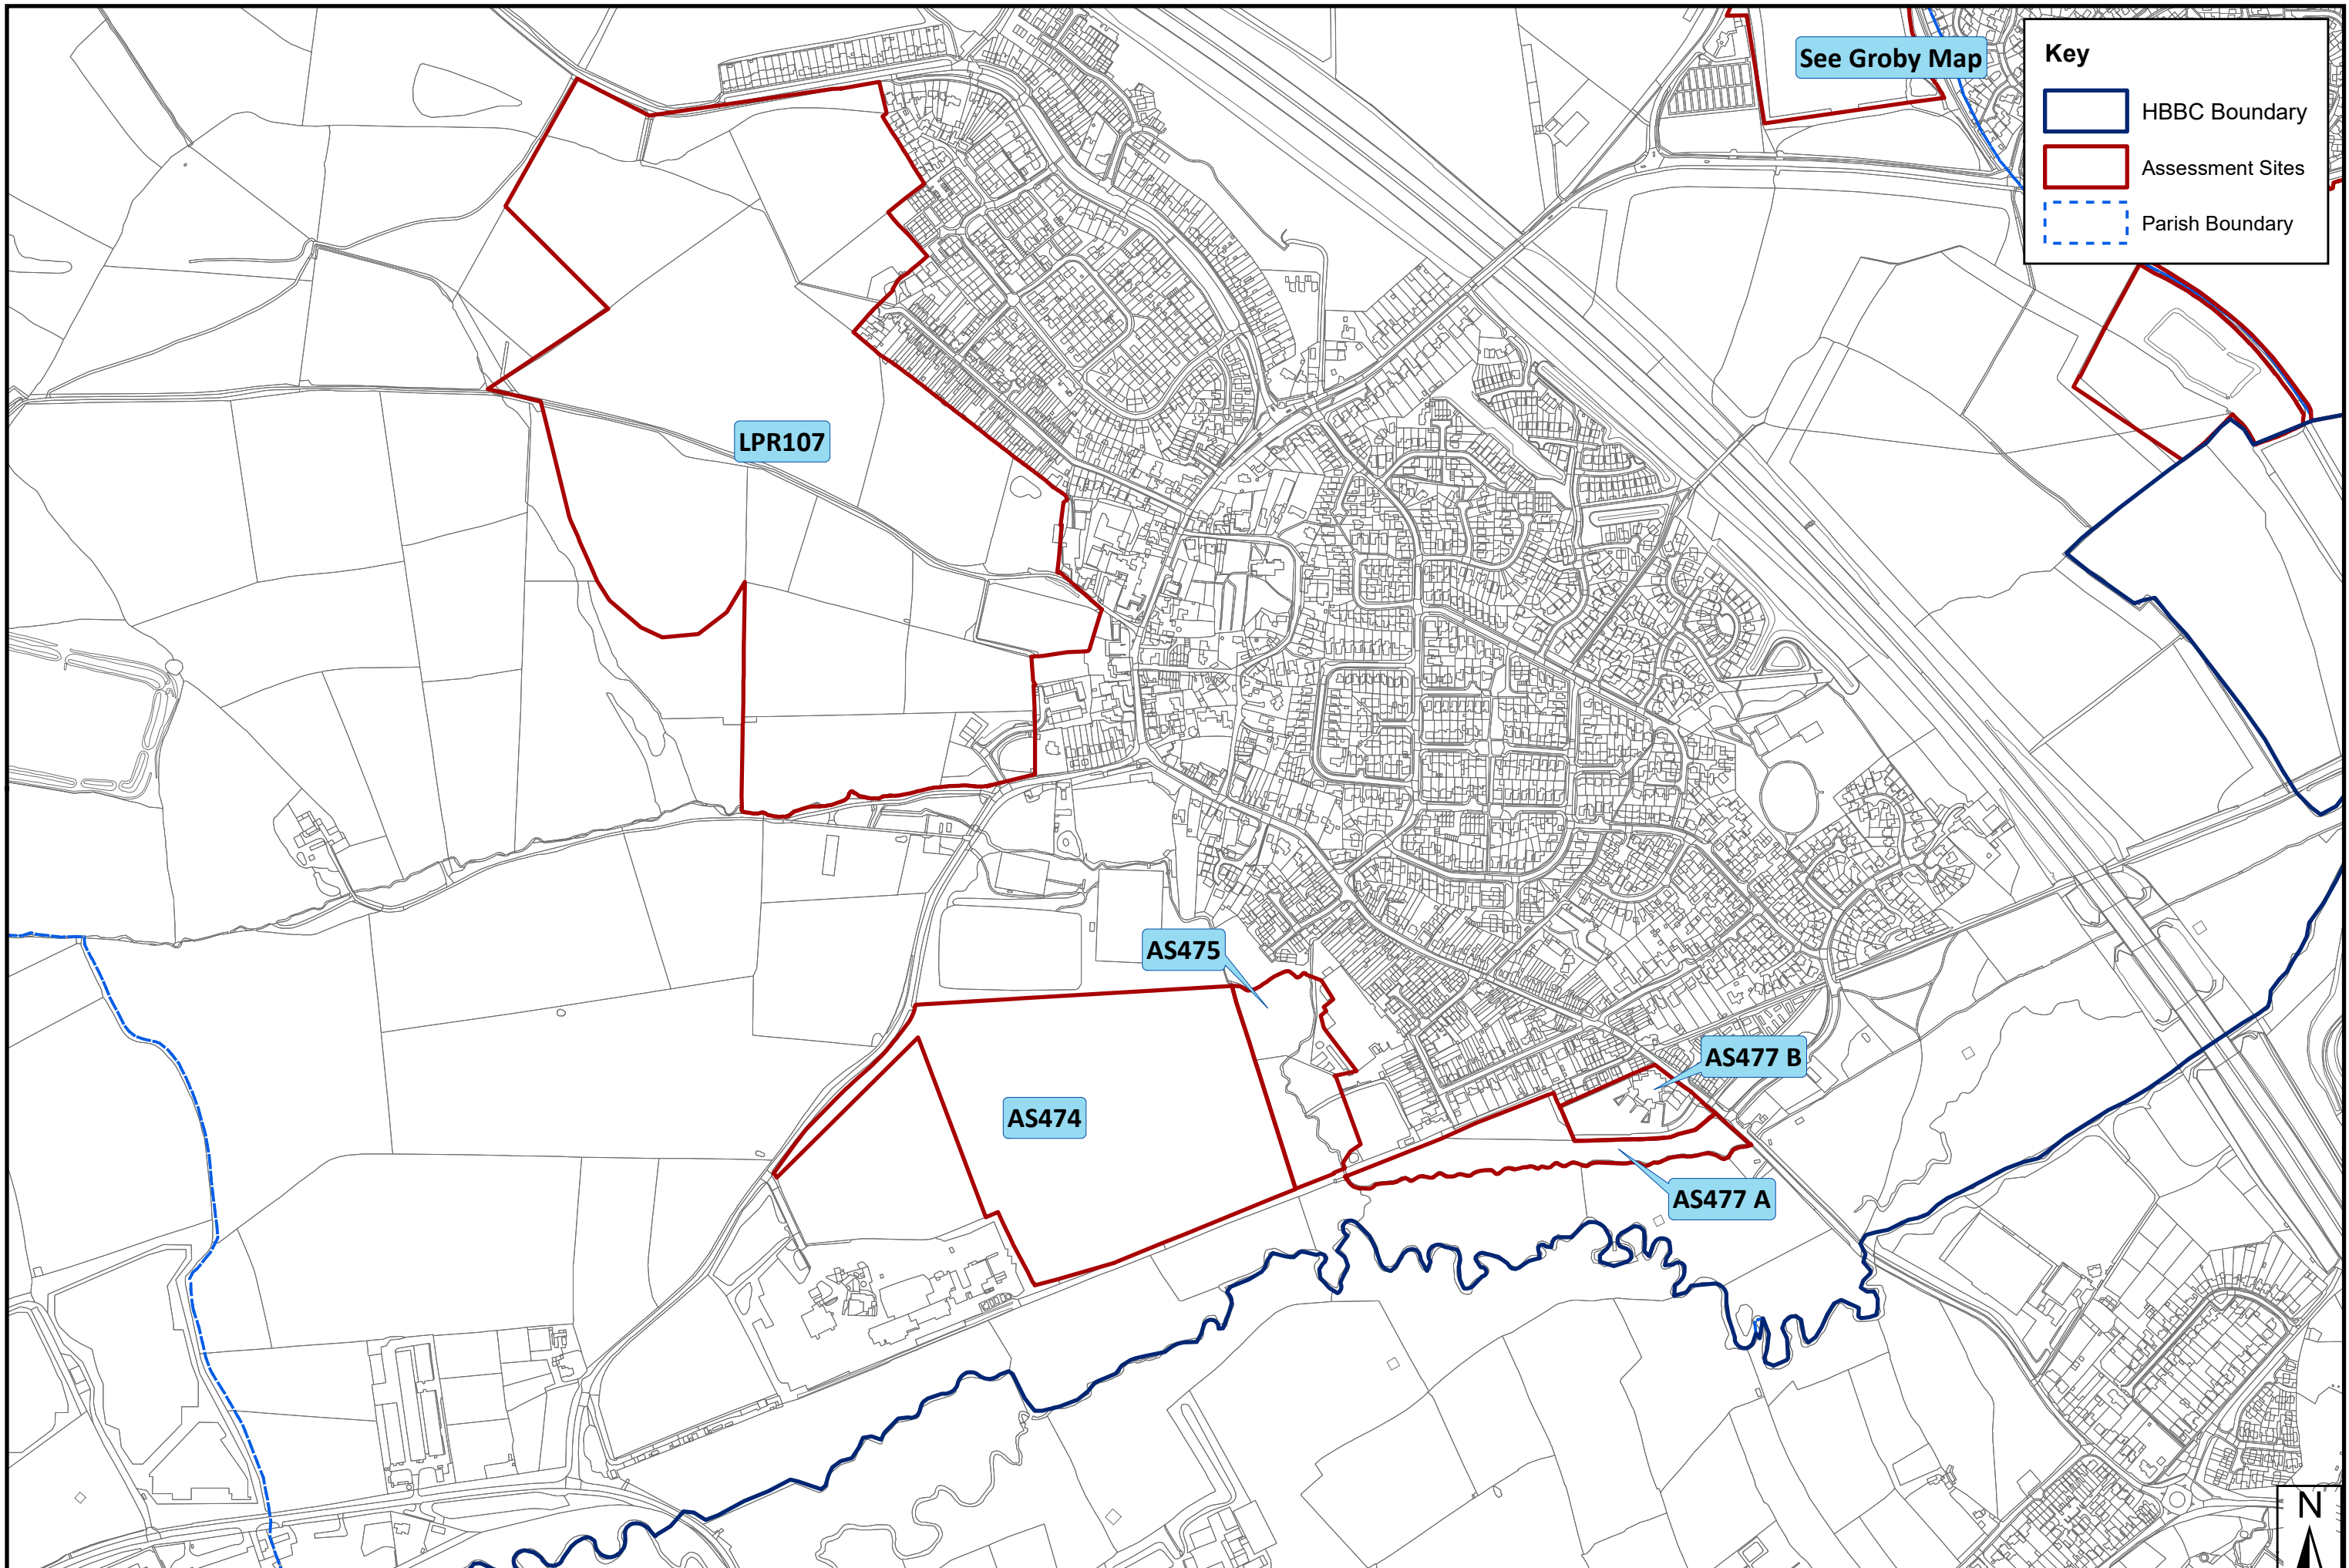

SHELAA 2022 Overview Map - Settlement: Nailstone

Key

- Assessment Sites
- Parish Boundary

SHELAA 2022 Overview Map - Settlement: Newbold Verdon

SHELAA 2022 Overview Map - Settlement: Norton Juxta Twycross

Key

-  HBBC Boundary
-  Assessment Sites
-  Parish Boundary

SHELAA 2022 Overview Map - Settlement: Peckleton

Key

-  HBBC Boundary
-  Assessment Sites
-  Parish Boundary

SHELAA 2022 Overview Map - Settlement: Ratby

Key

-  HBBC Boundary
-  Assessment Sites
-  Parish Boundary

SHELAA 2022 Overview Map - Settlement: Ratcliffe Culey

Key

-  HBBC Boundary
-  Assessment Sites
-  Parish Boundary

AS1011

SHELAA 2022 Overview Map - Settlement: Shackerstone

SHELAA 2022 Overview Map - Settlement: Sheepy Magna

SHELAA 2022 Overview Map - Settlement: Sibson

Key

-  HBBC Boundary
-  Assessment Sites
-  Parish Boundary

SHELAA 2022 Overview Map - Settlement: Stanton Under Bardon