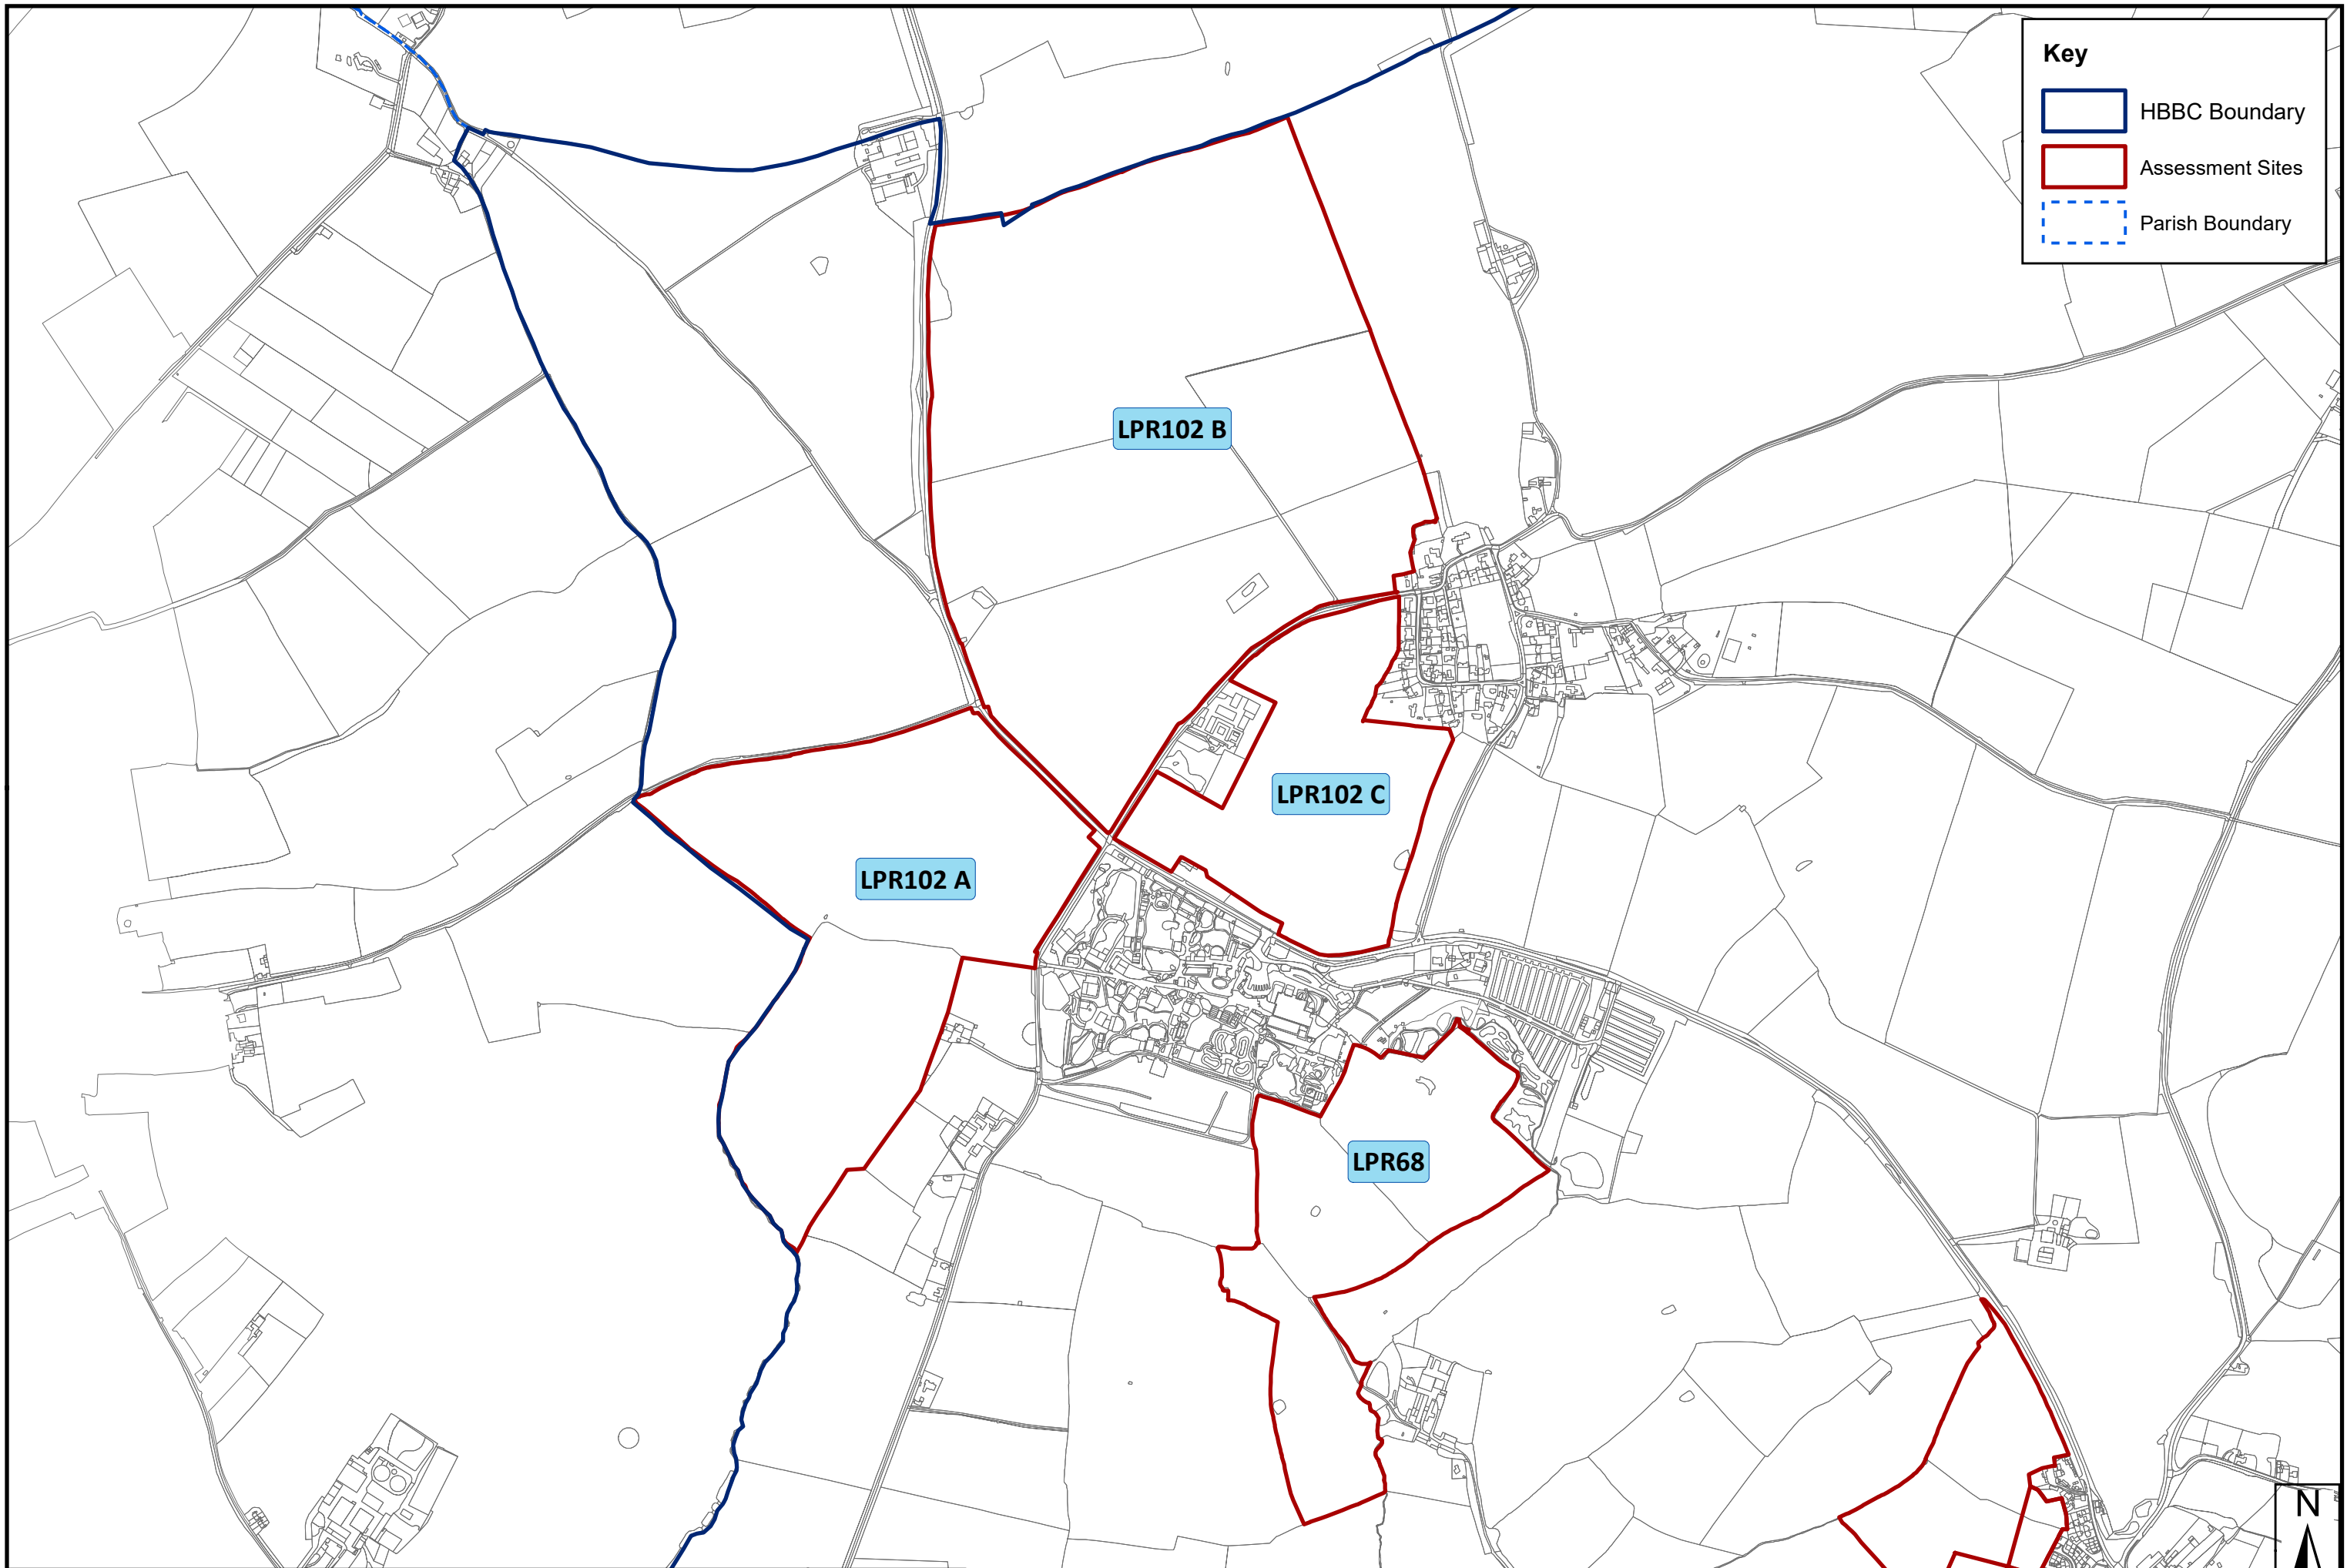

SHELAA 2022

SHELAA 2022 Overview Map - Settlement: Kirkby Mallory

Key

- Assessment Sites
- Parish Boundary

SHELAA 2022 Overview Map - Settlement: Market Bosworth

SHELAA 2022 Overview Map - Settlement: Markfield

Key

- HBBC Boundary
- Assessment Sites
- Parish Boundary

SHELAA 2022 Overview Map - Settlement: Markfield West

Key

- HBBC Boundary
- Assessment Sites
- Parish Boundary

See Stanton Under Bardon Map

See Markfield Map

SHELAA 2022 Overview Map - Settlement: Nailstone

Key

- Assessment Sites
- Parish Boundary

SHELAA 2022 Overview Map - Settlement: Newbold Verdon

SHELAA 2022 Overview Map - Settlement: Norton Juxta Twycross

Key

-  HBBC Boundary
-  Assessment Sites
-  Parish Boundary

SHELAA 2022 Overview Map - Settlement: Peckleton

Key

-  HBBC Boundary
-  Assessment Sites
-  Parish Boundary

SHELAA 2022 Overview Map - Settlement: Ratby