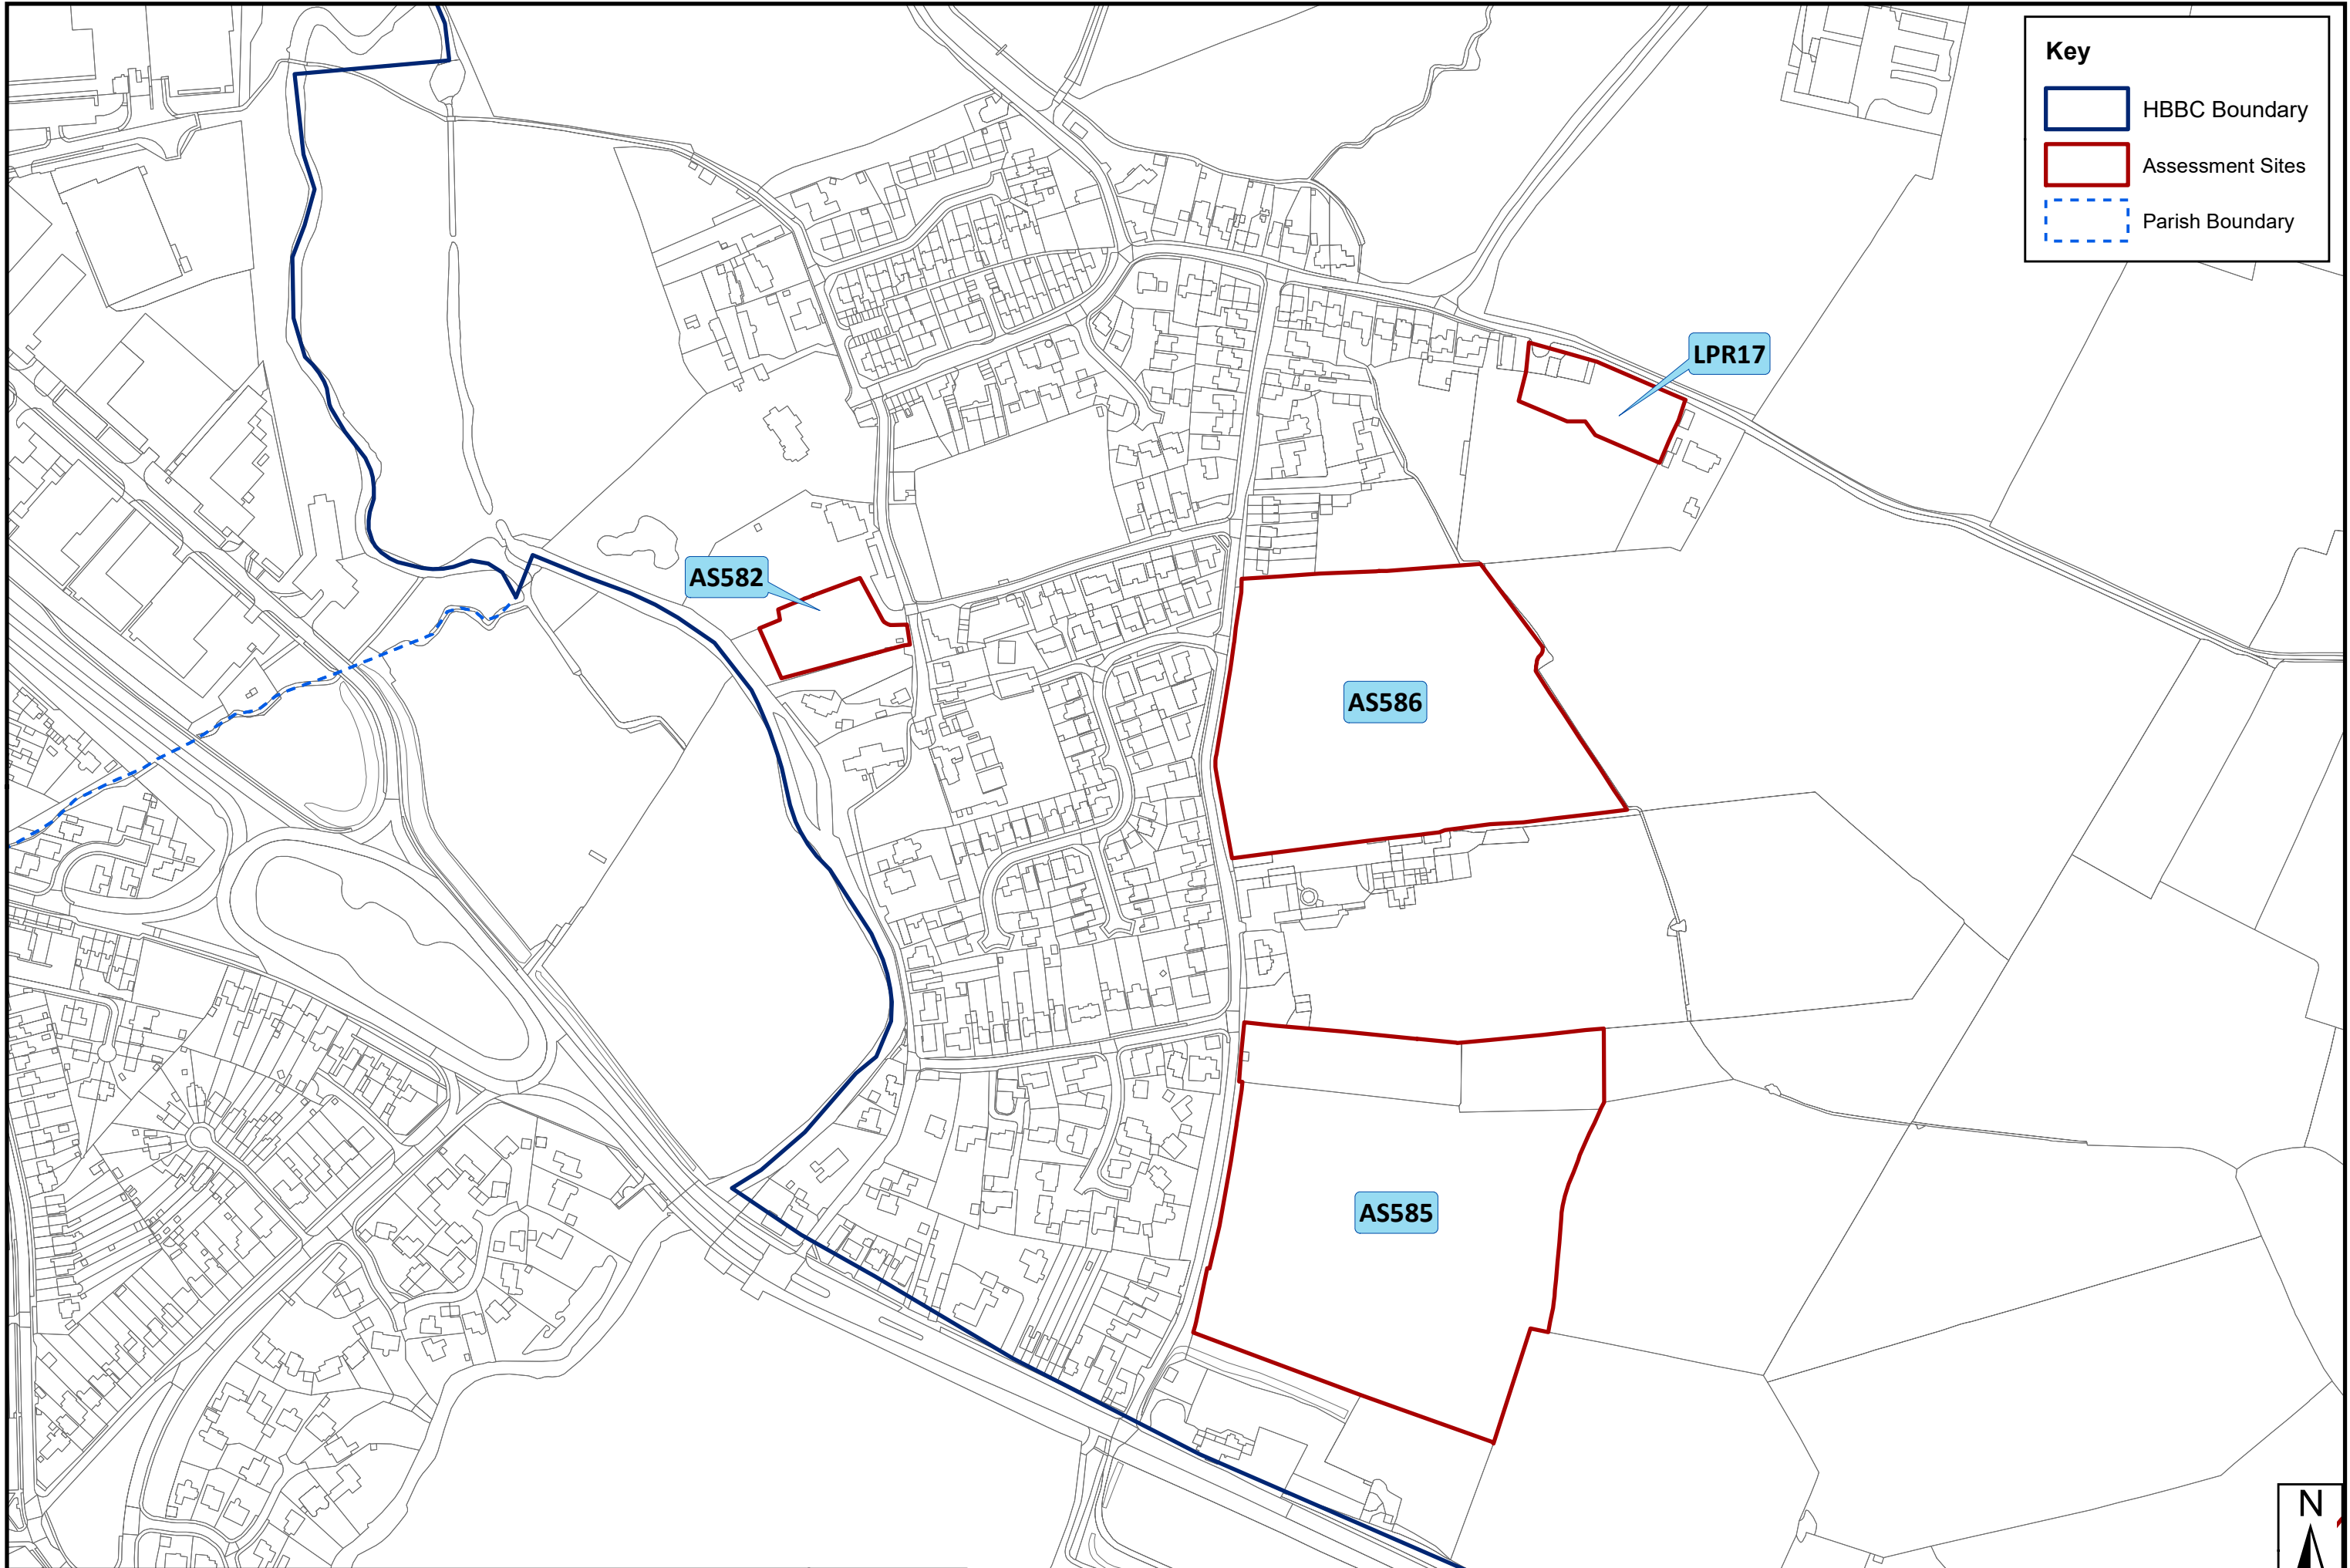

SHELAA 2022 Overview Map - Settlement: Sheepy Magna

SHELAA 2022 Overview Map - Settlement: Sibson

Key

-  HBBC Boundary
-  Assessment Sites
-  Parish Boundary

SHELAA 2022 Overview Map - Settlement: Stanton Under Bardon

SHELAA 2022 Overview Map - Settlement: Stapleton

Key

-  HBBC Boundary
-  Assessment Sites
-  Parish Boundary

SHELAA 2022 Overview Map - Settlement: Stoke Golding

SHELAA 2022 Overview Map - Settlement: Thornton

SHELAA 2022 Overview Map - Settlement: Twycross

SHELAA 2022 Overview Map - Settlement: Witherley

Key

-  HBBC Boundary
-  Assessment Sites
-  Parish Boundary

SHELAA 2022 Overview Map - Settlement: Wykin Village