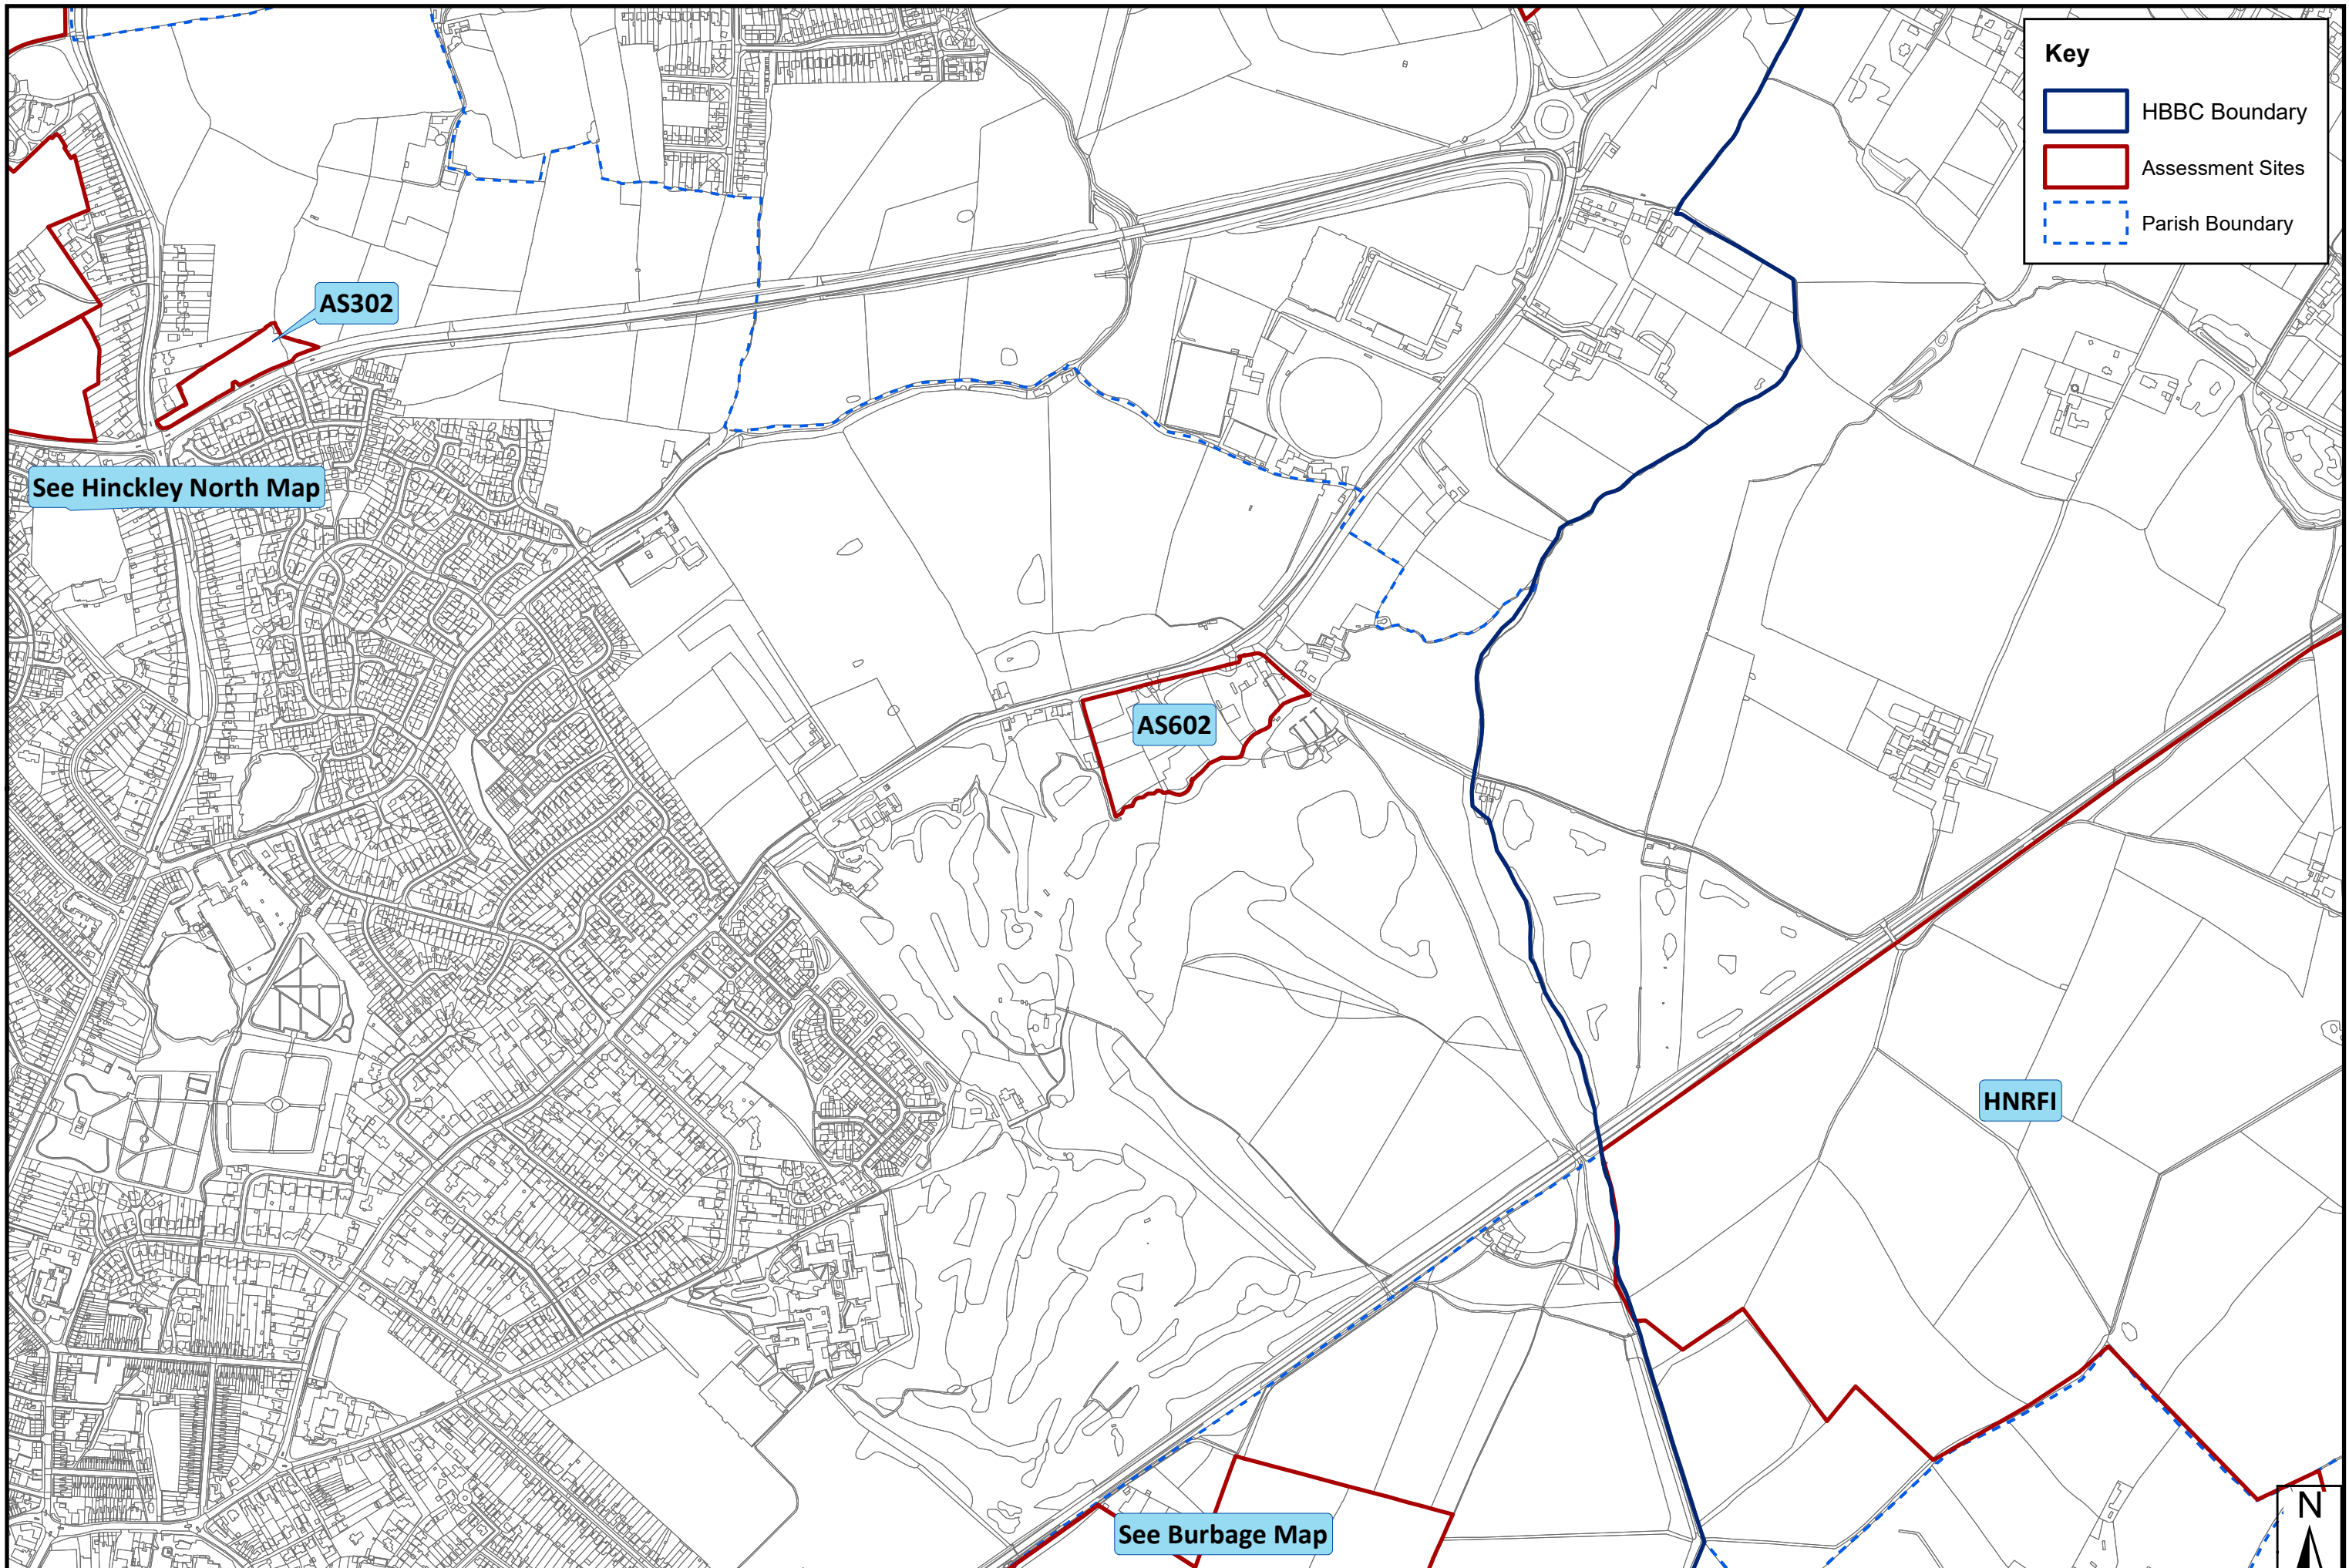

SHELAA 2022 Overview Map - Settlement: Hinckley Central

SHELAA 2022 Overview Map - Settlement: Hinckley East

Key

-  HBBC Boundary
-  Assessment Sites
-  Parish Boundary

SHELAA 2022 Overview Map - Settlement: Hinckley North

Key

-  HBBC Boundary
-  Assessment Sites
-  Parish Boundary

This map is based upon Ordnance Survey material with the permission of Ordnance Survey on behalf of the Controller of His Majesty's Stationery Office © Crown copyright. Unauthorised reproduction infringes crown copyright and may lead to prosecution or civil proceedings. Hinckley & Bosworth Borough Council LA100018489 Published 2024

SHELAA 2022

SHELAA 2022 Overview Map - Settlement: Hinckley West

Key

- HBBC Boundary
- Assessment Sites
- Parish Boundary

This map is based upon Ordnance Survey material with the permission of Ordnance Survey on behalf of the Controller of His Majesty's Stationery Office © Crown copyright. Unauthorised reproduction infringes crown copyright and may lead to prosecution or civil proceedings. Hinckley & Bosworth Borough Council LA100018489 Published 2024

Key

- HBBC Boundary
- Assessment Sites
- Parish Boundary

SHELAA 2022 Overview Map - Settlement: Markfield West

Key

- HBBC Boundary
- Assessment Sites
- Parish Boundary

See Stanton Under Bardon Map

See Markfield Map