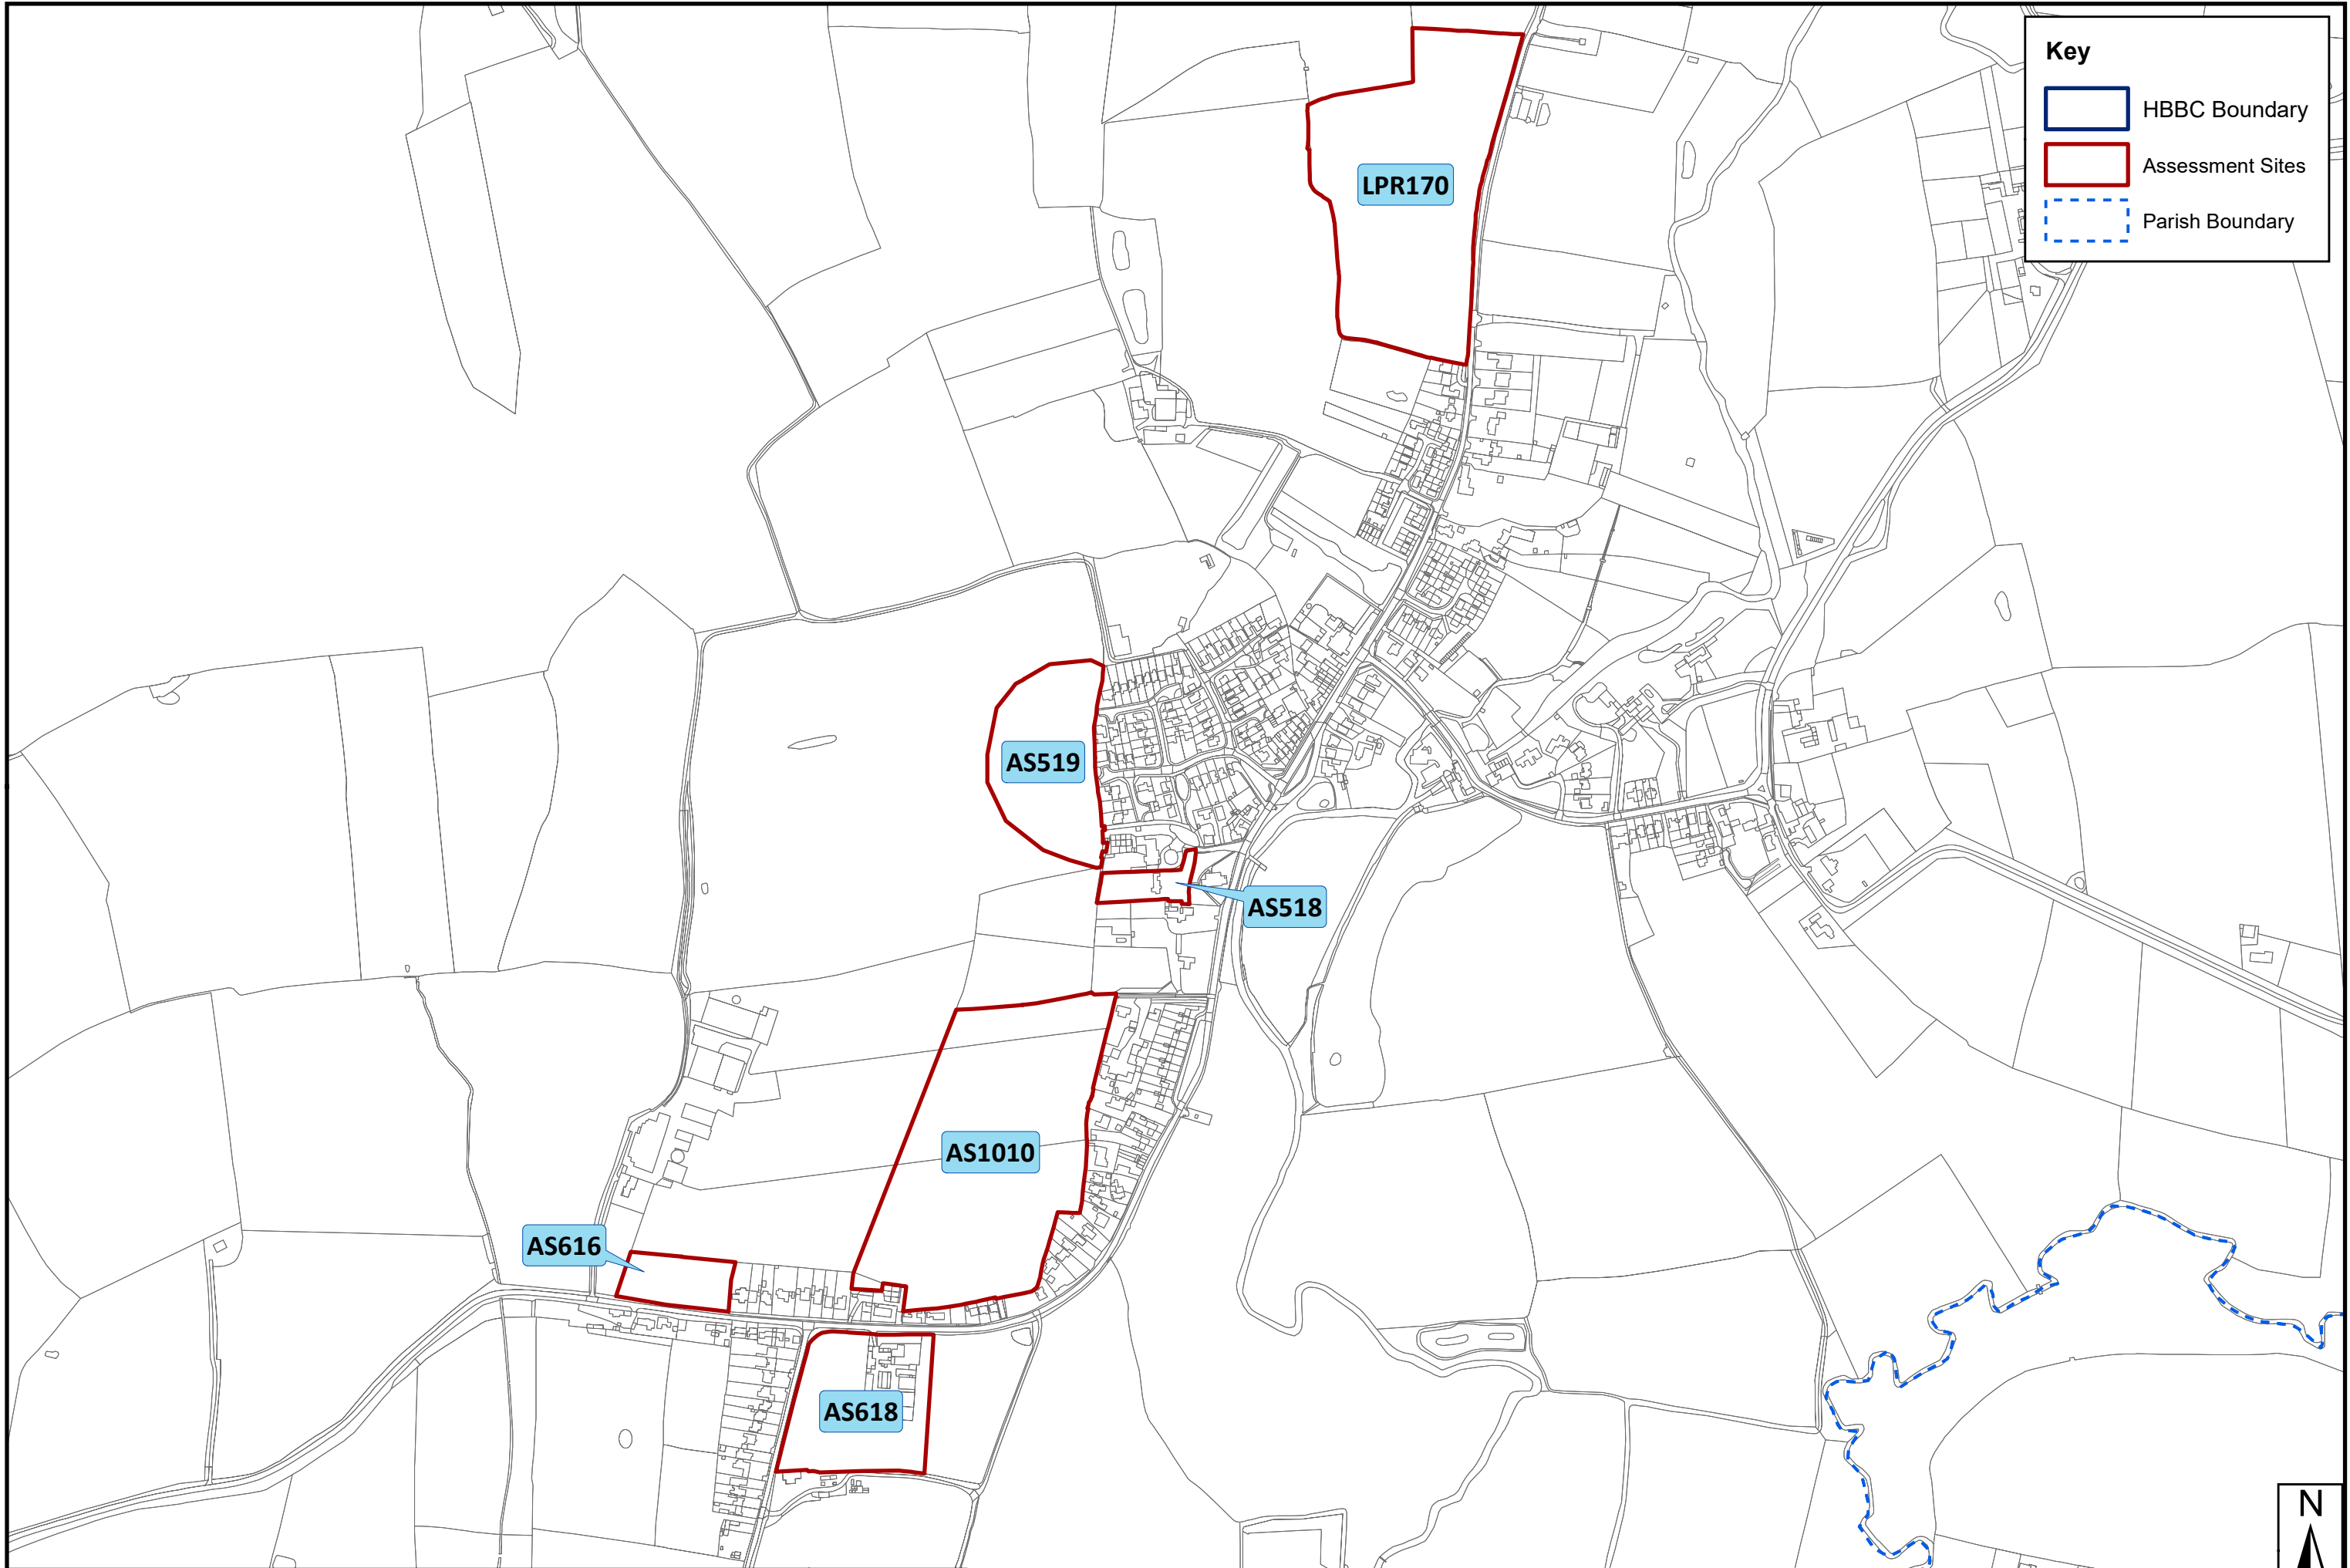

Key

-  HBBC Boundary
-  Assessment Sites
-  Parish Boundary

SHELAA 2022 Overview Map - Settlement: Peckleton

Key

-  HBBC Boundary
-  Assessment Sites
-  Parish Boundary

SHELAA 2022 Overview Map - Settlement: Ratby

Key

-  HBBC Boundary
-  Assessment Sites
-  Parish Boundary

SHELAA 2022 Overview Map - Settlement: Ratcliffe Culey

Key

-  HBBC Boundary
-  Assessment Sites
-  Parish Boundary

AS1011

SHELAA 2022 Overview Map - Settlement: Shackerstone

SHELAA 2022 Overview Map - Settlement: Sheepy Magna

SHELAA 2022 Overview Map - Settlement: Sibson

Key

-  HBBC Boundary
-  Assessment Sites
-  Parish Boundary

SHELAA 2022 Overview Map - Settlement: Stanton Under Bardon

SHELAA 2022 Overview Map - Settlement: Stapleton

Key

-  HBBC Boundary
-  Assessment Sites
-  Parish Boundary

SHELAA 2022 Overview Map - Settlement: Stoke Golding

SHELAA 2022 Overview Map - Settlement: Thornton