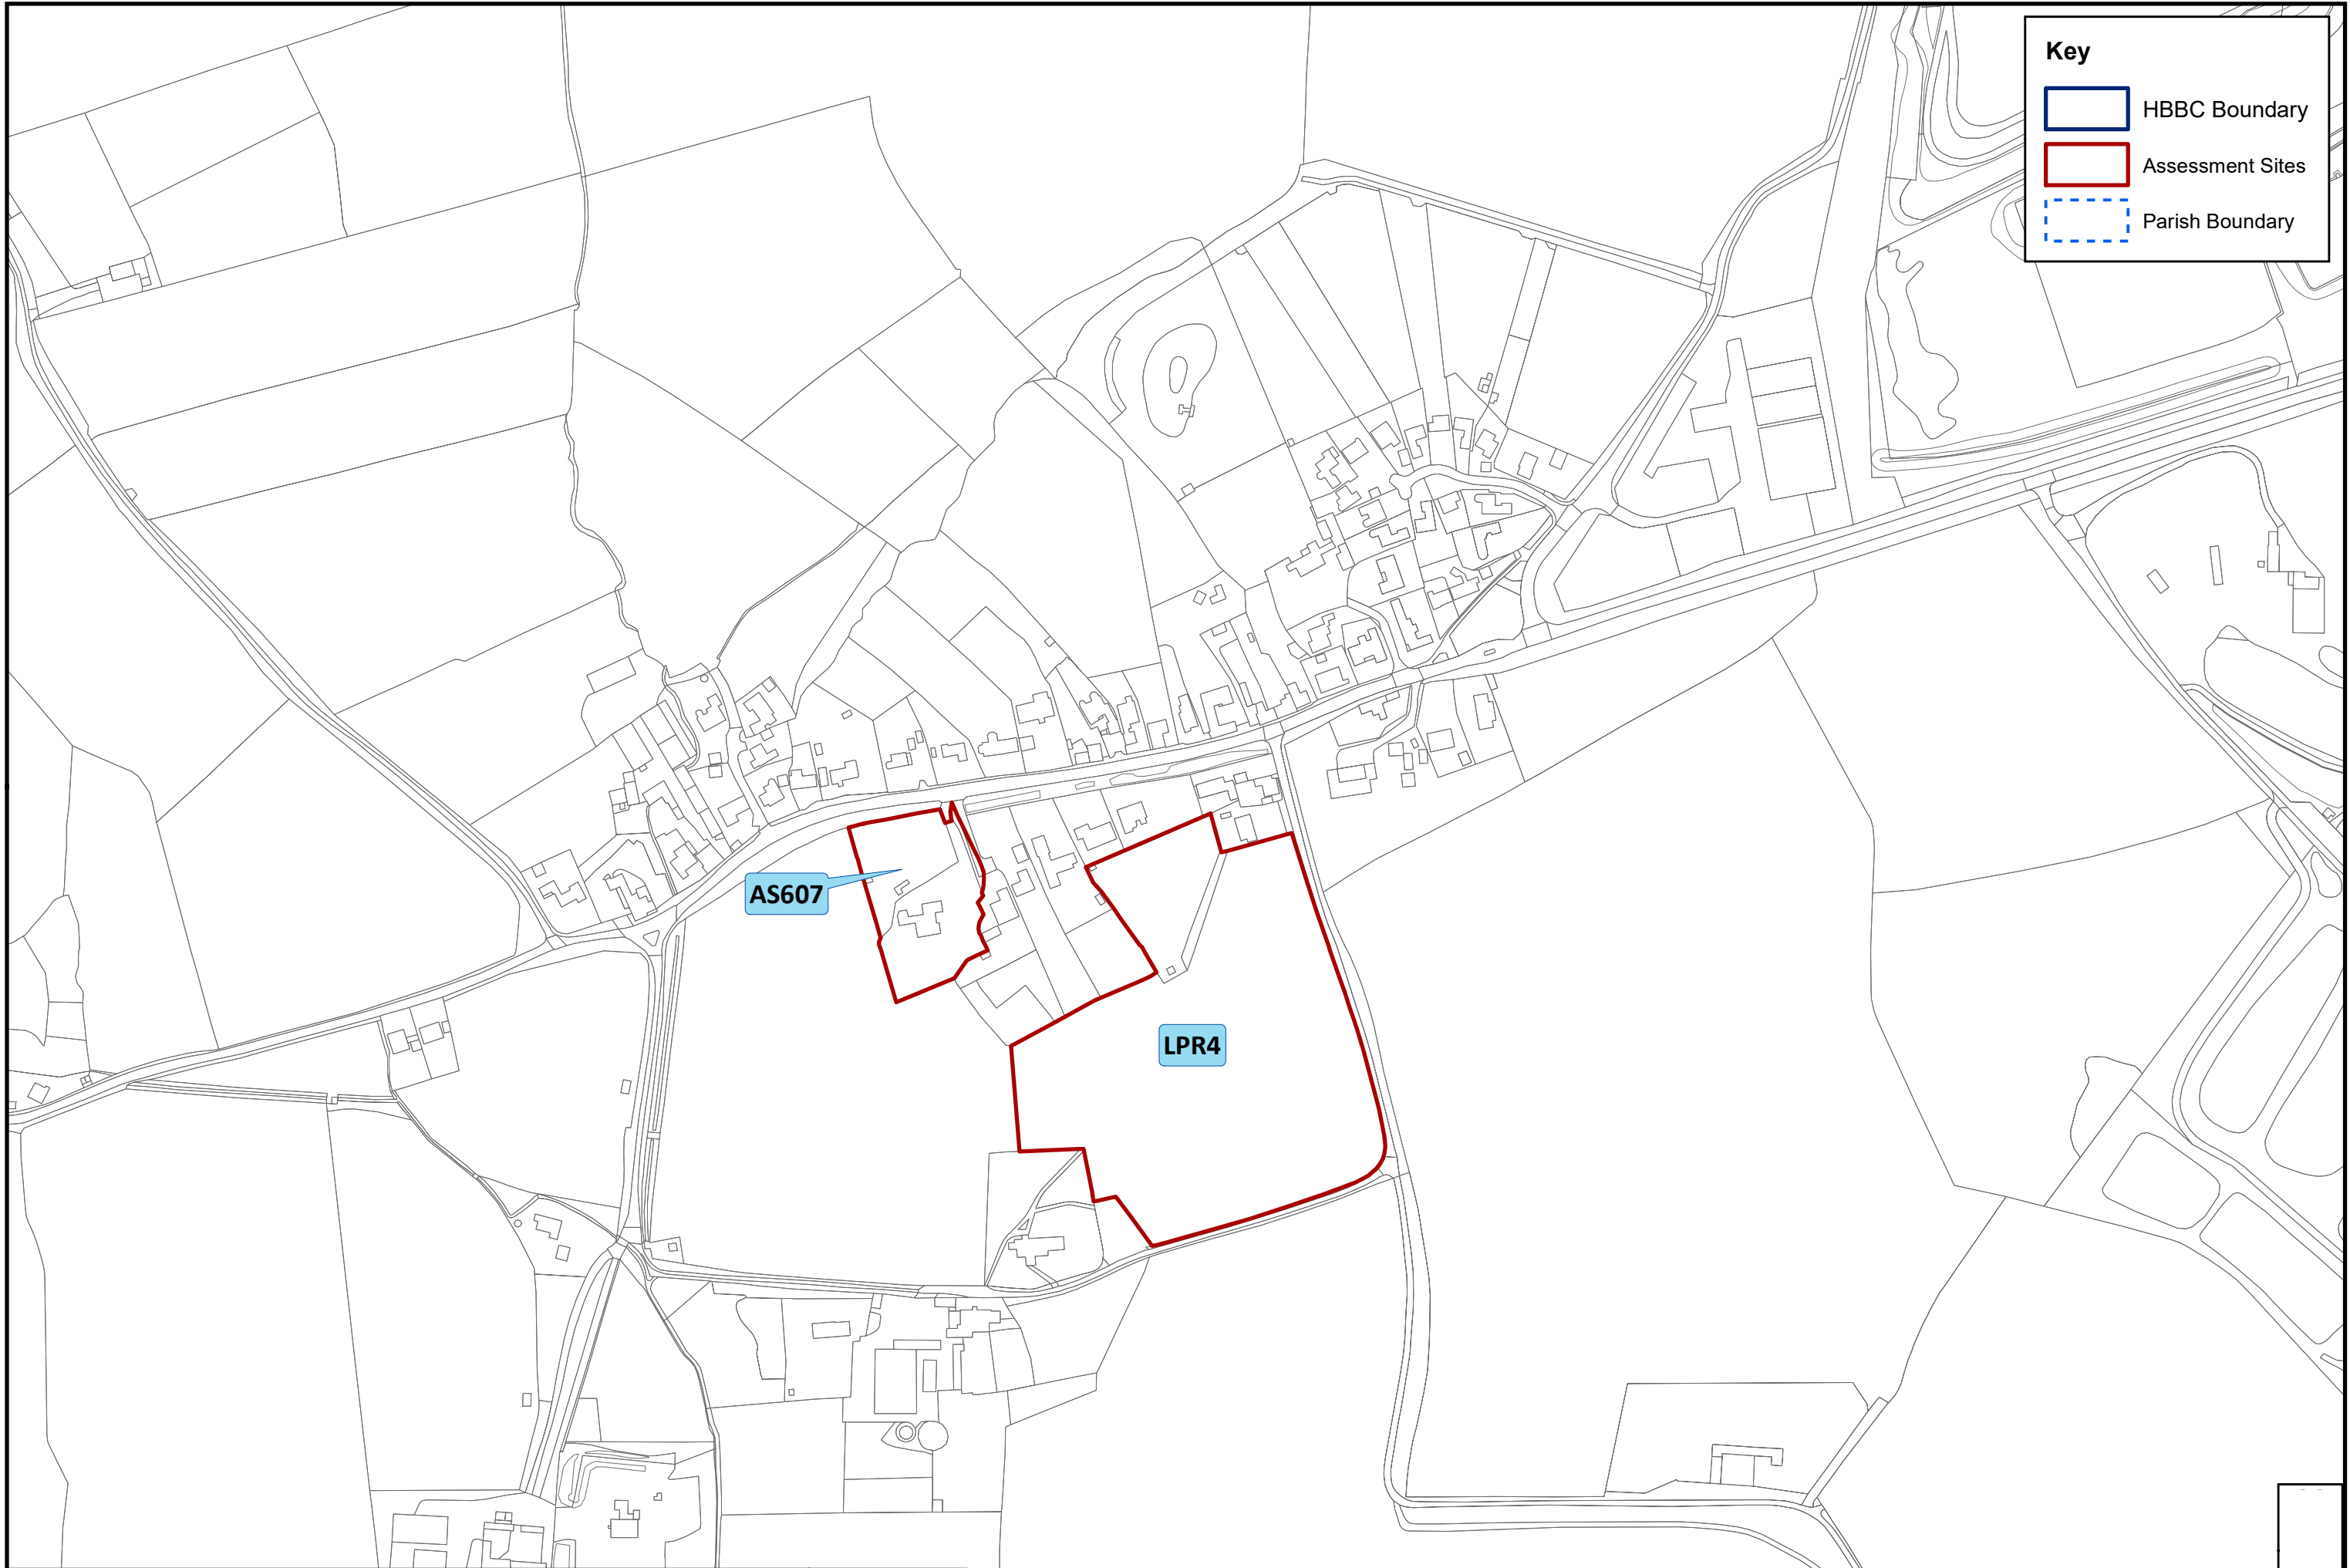

Key

- HBBC Boundary
- Assessment Sites
- Parish Boundary

SHELAA 2022 Overview Map - Settlement: Markfield West

Key

- HBBC Boundary
- Assessment Sites
- Parish Boundary

See Stanton Under Bardon Map

See Markfield Map

SHELAA 2022 Overview Map - Settlement: Nailstone

Key

- Assessment Sites
- Parish Boundary

SHELAA 2022 Overview Map - Settlement: Newbold Verdon

SHELAA 2022 Overview Map - Settlement: Norton Juxta Twycross

Key

-  HBBC Boundary
-  Assessment Sites
-  Parish Boundary

SHELAA 2022 Overview Map - Settlement: Peckleton

Key

-  HBBC Boundary
-  Assessment Sites
-  Parish Boundary

SHELAA 2022 Overview Map - Settlement: Ratby

SHELAA 2022 Overview Map - Settlement: Sheepy Magna

SHELAA 2022 Overview Map - Settlement: Sibson

Key

-  HBBC Boundary
-  Assessment Sites
-  Parish Boundary

SHELAA 2022 Overview Map - Settlement: Stanton Under Bardon