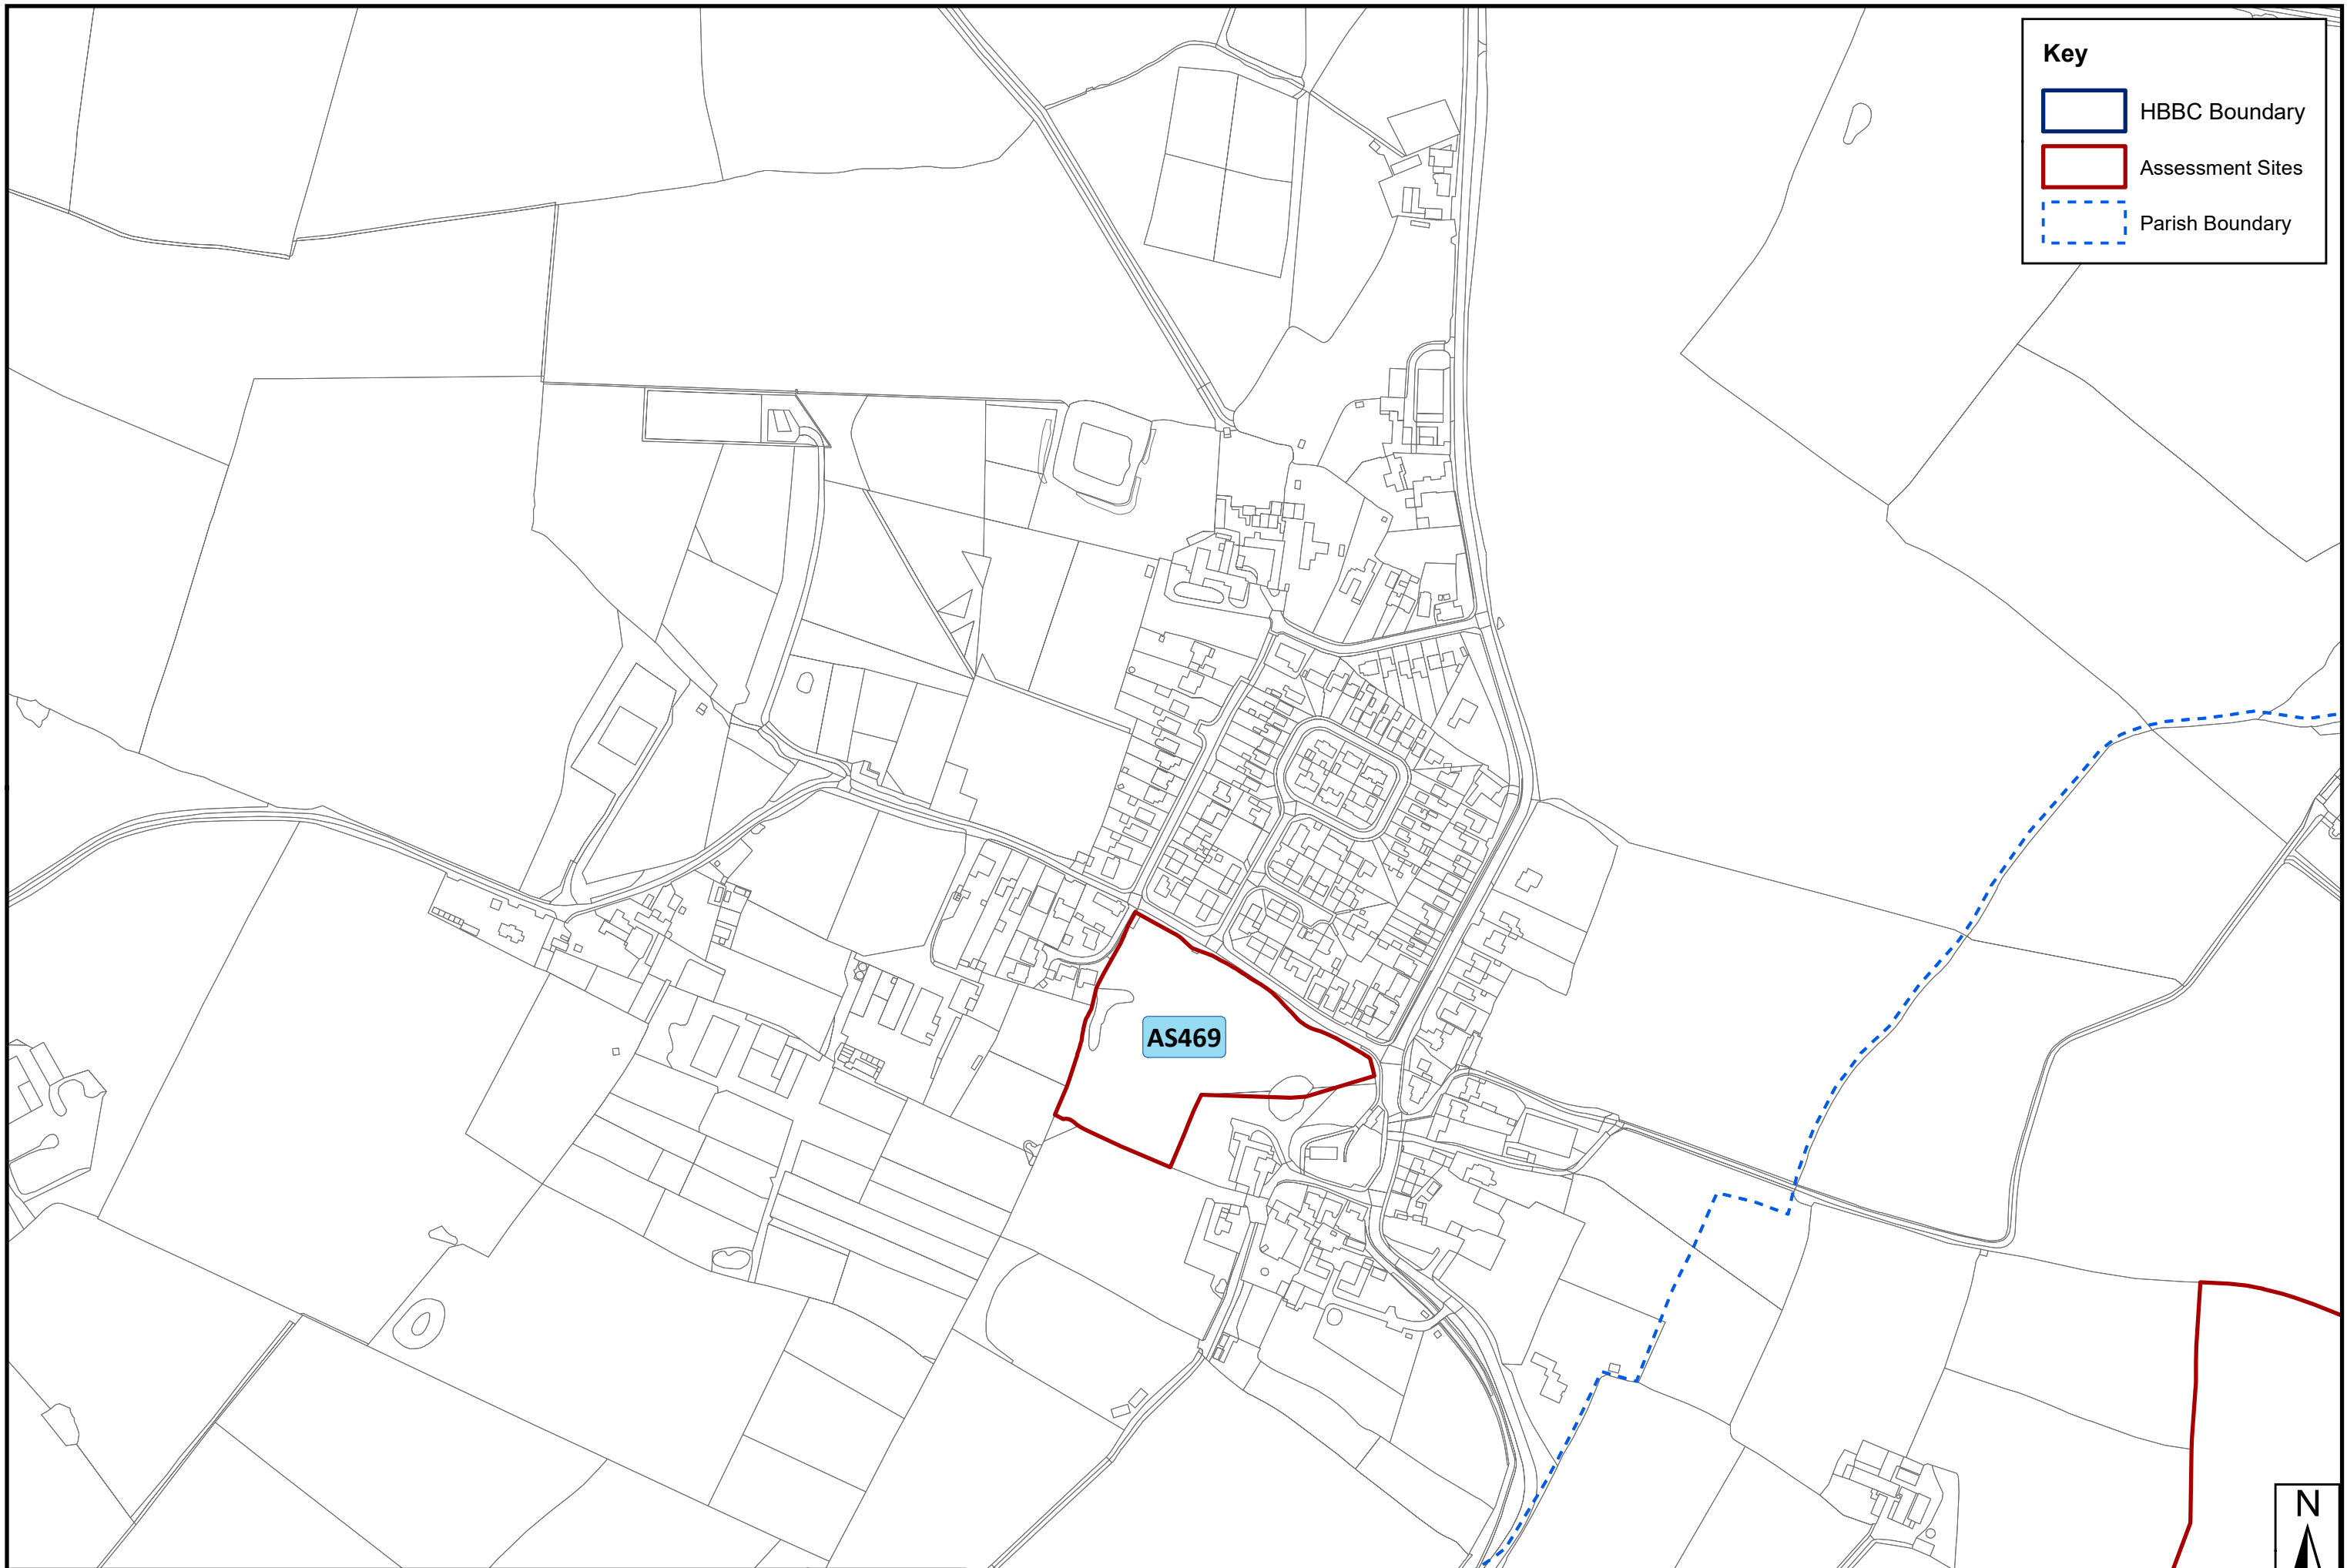

SHELAA 2022 Overview Map - Settlement: Sheepy Magna

SHELAA 2022 Overview Map - Settlement: Sibson

Key

-  HBBC Boundary
-  Assessment Sites
-  Parish Boundary

SHELAA 2022 Overview Map - Settlement: Stanton Under Bardon

SHELAA 2022 Overview Map - Settlement: Stapleton

Key

-  HBBC Boundary
-  Assessment Sites
-  Parish Boundary

SHELAA 2022 Overview Map - Settlement: Stoke Golding

SHELAA 2022 Overview Map - Settlement: Thornton

SHELAA 2022 Overview Map - Settlement: Twycross

SHELAA 2022 Overview Map - Settlement: Witherley

Key

-  HBBC Boundary
-  Assessment Sites
-  Parish Boundary

SHELAA 2022 Overview Map - Settlement: Wykin Village