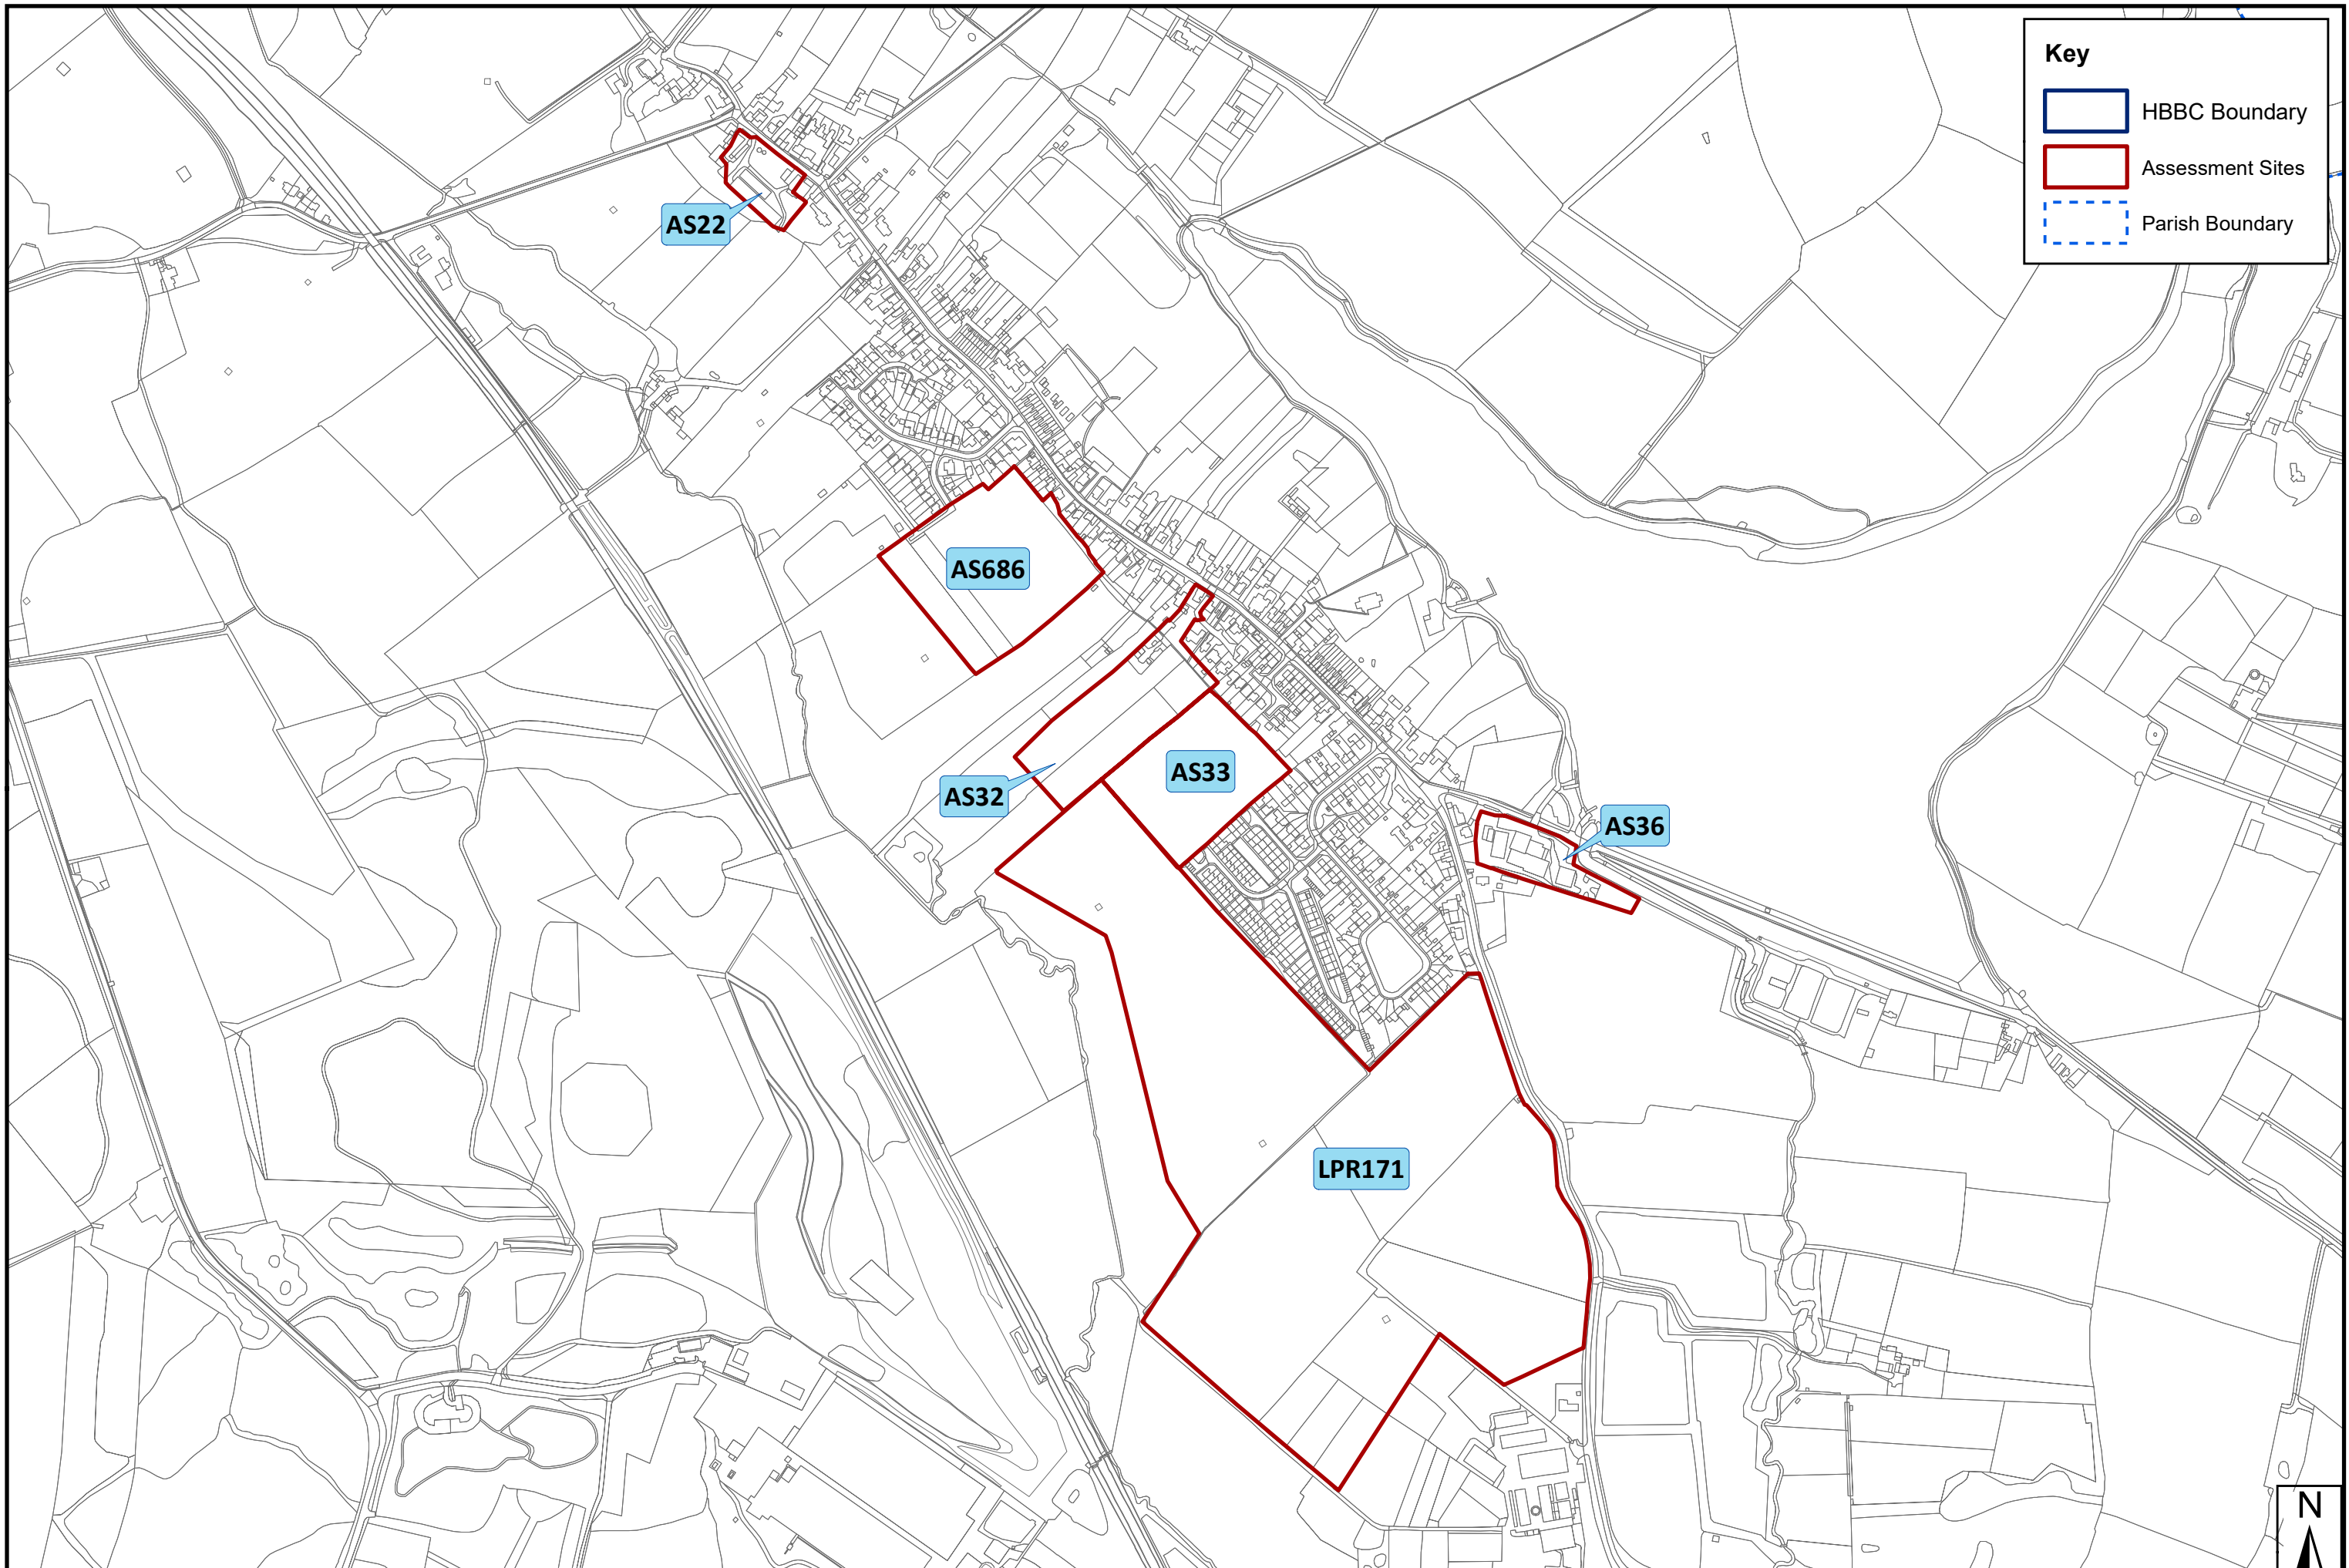

Key

- HBBC Boundary
- Assessment Sites
- Parish Boundary

SHELAA 2022 Overview Map - Settlement: Markfield West

Key

- HBBC Boundary
- Assessment Sites
- Parish Boundary

See Stanton Under Bardon Map

See Markfield Map

SHELAA 2022 Overview Map - Settlement: Sheepy Magna

SHELAA 2022 Overview Map - Settlement: Sibson

Key

-  HBBC Boundary
-  Assessment Sites
-  Parish Boundary

SHELAA 2022 Overview Map - Settlement: Stanton Under Bardon

SHELAA 2022 Overview Map - Settlement: Stapleton

Key

-  HBBC Boundary
-  Assessment Sites
-  Parish Boundary

SHELAA 2022 Overview Map - Settlement: Stoke Golding

SHELAA 2022 Overview Map - Settlement: Thornton

SHELAA 2022 Overview Map - Settlement: Twycross

SHELAA 2022 Overview Map - Settlement: Witherley

Key

-  HBBC Boundary
-  Assessment Sites
-  Parish Boundary

SHELAA 2022 Overview Map - Settlement: Wykin Village