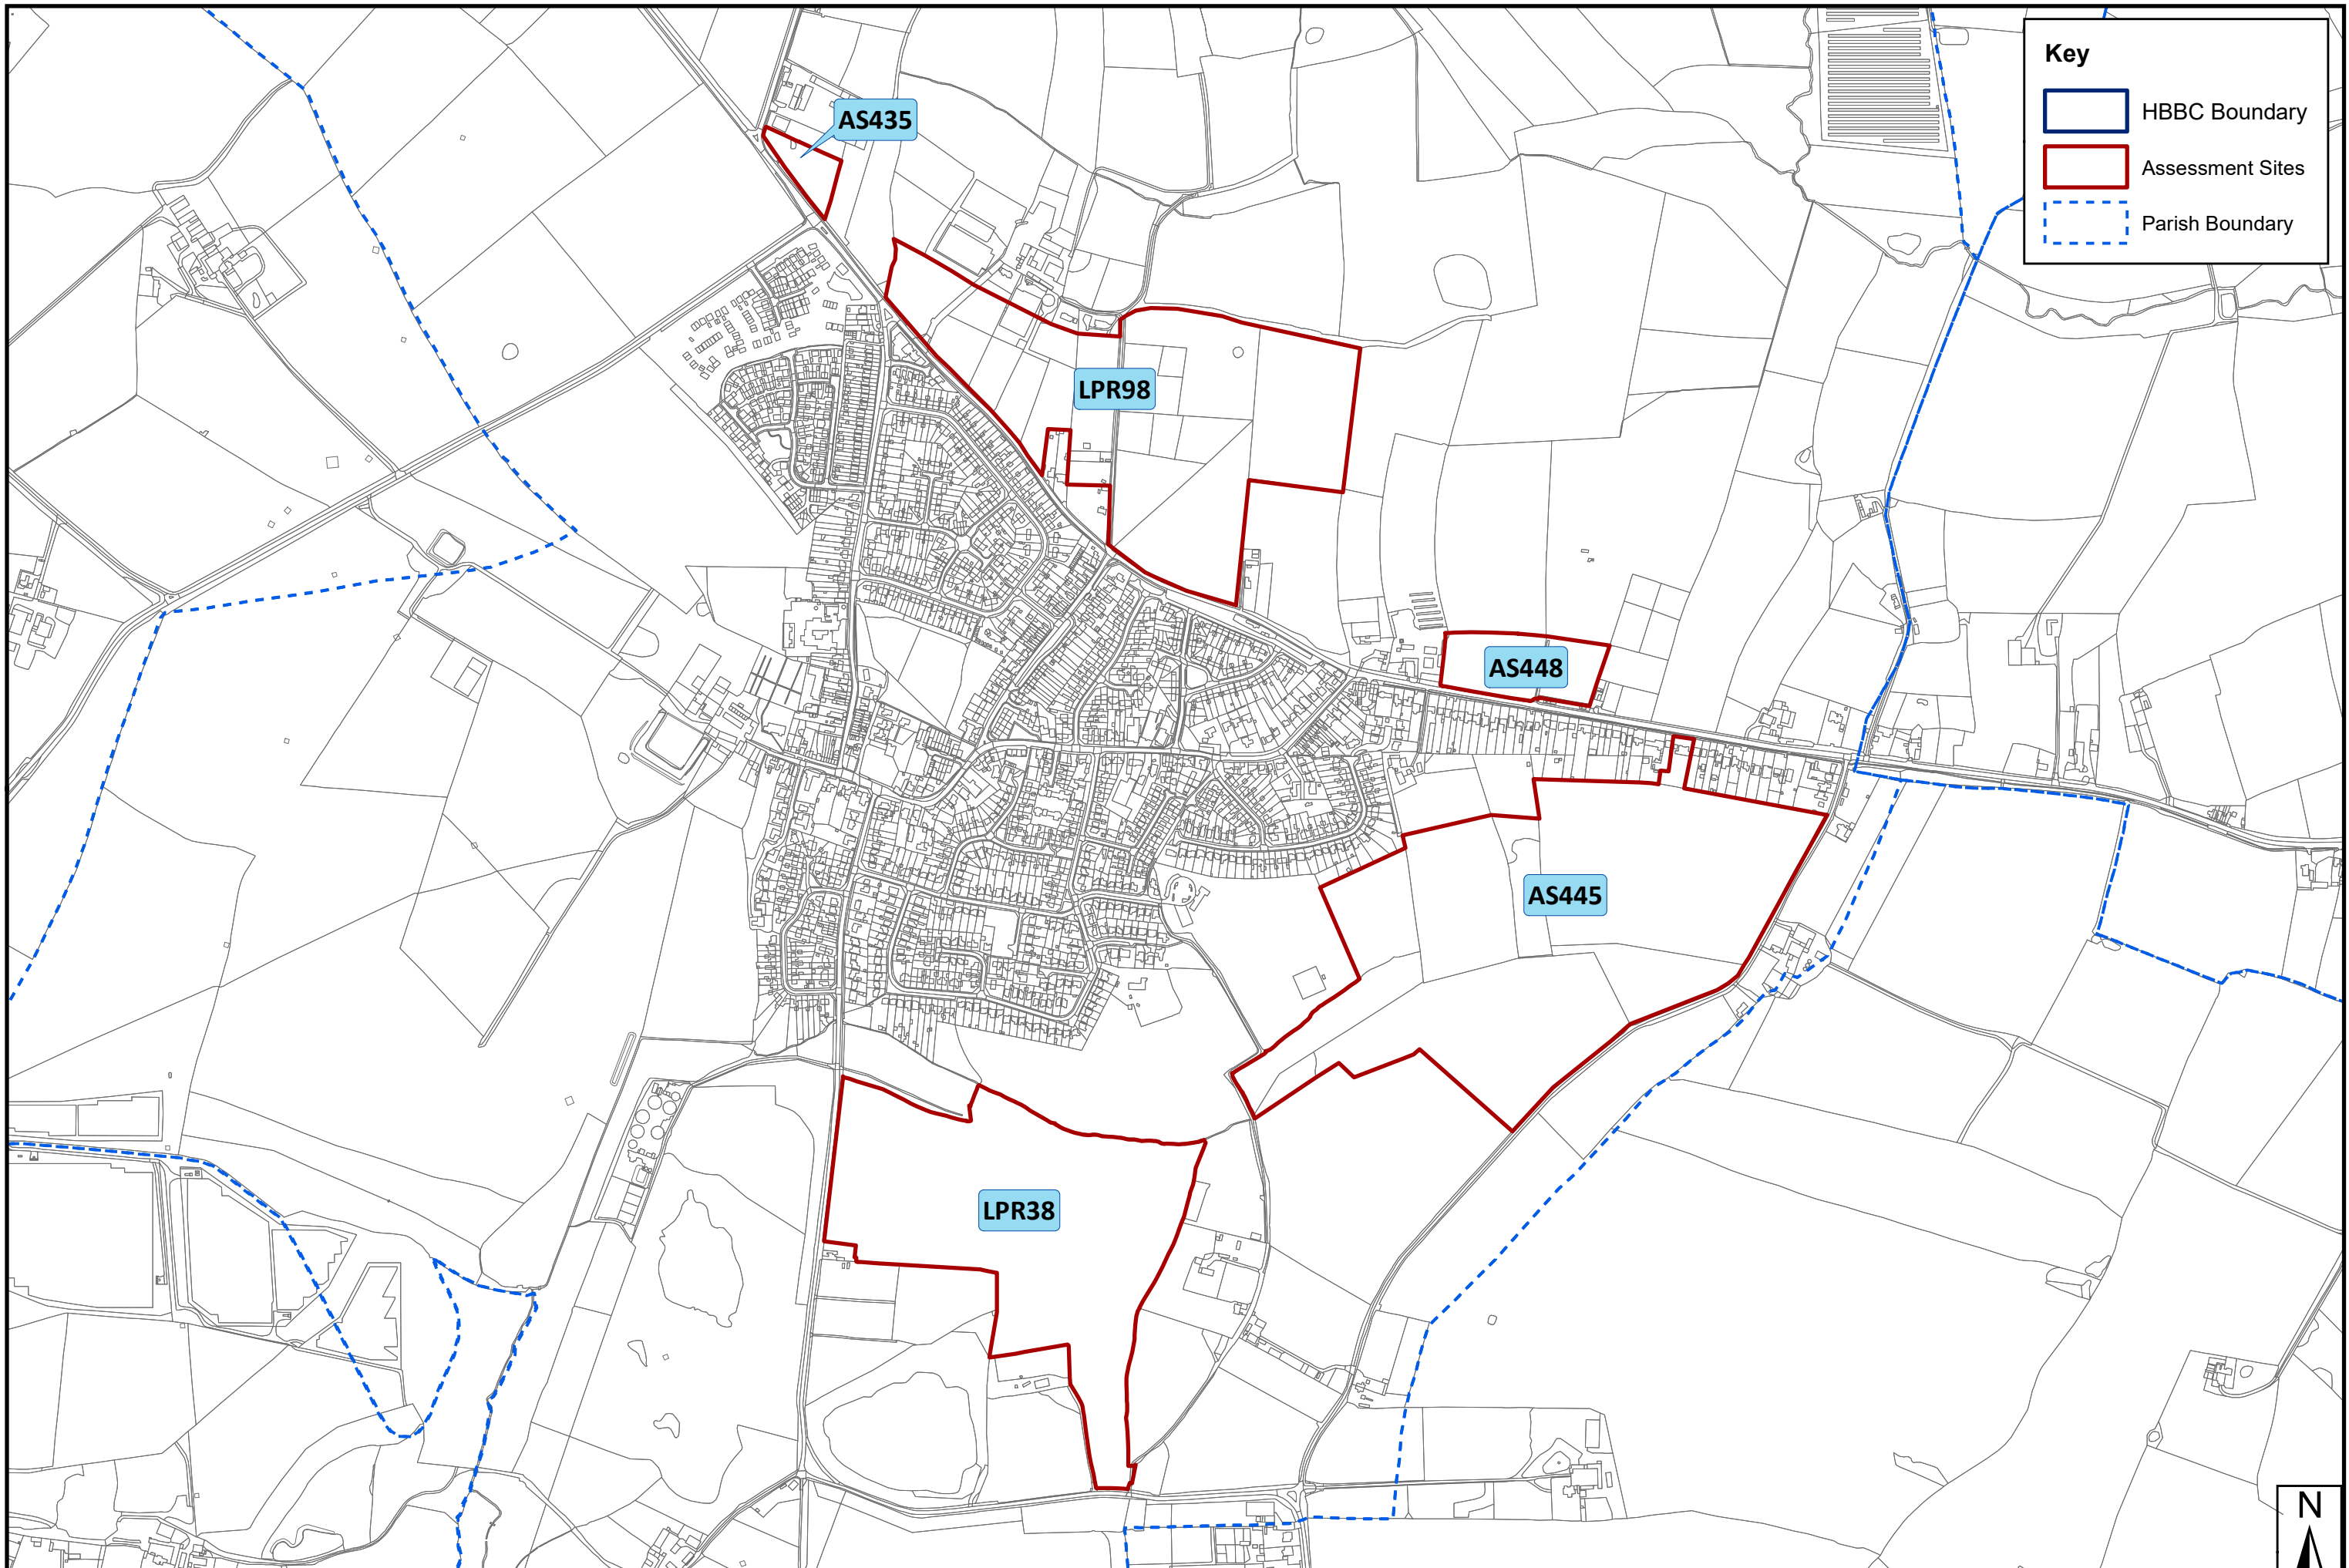

Key

- HBBC Boundary
- Assessment Sites
- Parish Boundary

SHELAA 2022 Overview Map - Settlement: Markfield West

Key

- HBBC Boundary
- Assessment Sites
- Parish Boundary

See Stanton Under Bardon Map

See Markfield Map

SHELAA 2022 Overview Map - Settlement: Nailstone

Key

- Assessment Sites
- Parish Boundary

SHELAA 2022 Overview Map - Settlement: Newbold Verdon

SHELAA 2022 Overview Map - Settlement: Norton Juxta Twycross

Key

-  HBBC Boundary
-  Assessment Sites
-  Parish Boundary

SHELAA 2022 Overview Map - Settlement: Peckleton

Key

-  HBBC Boundary
-  Assessment Sites
-  Parish Boundary

SHELAA 2022 Overview Map - Settlement: Ratby

Key

-  HBBC Boundary
-  Assessment Sites
-  Parish Boundary

SHELAA 2022 Overview Map - Settlement: Ratcliffe Culey

Key

-  HBBC Boundary
-  Assessment Sites
-  Parish Boundary

AS1011

SHELAA 2022 Overview Map - Settlement: Shackerstone