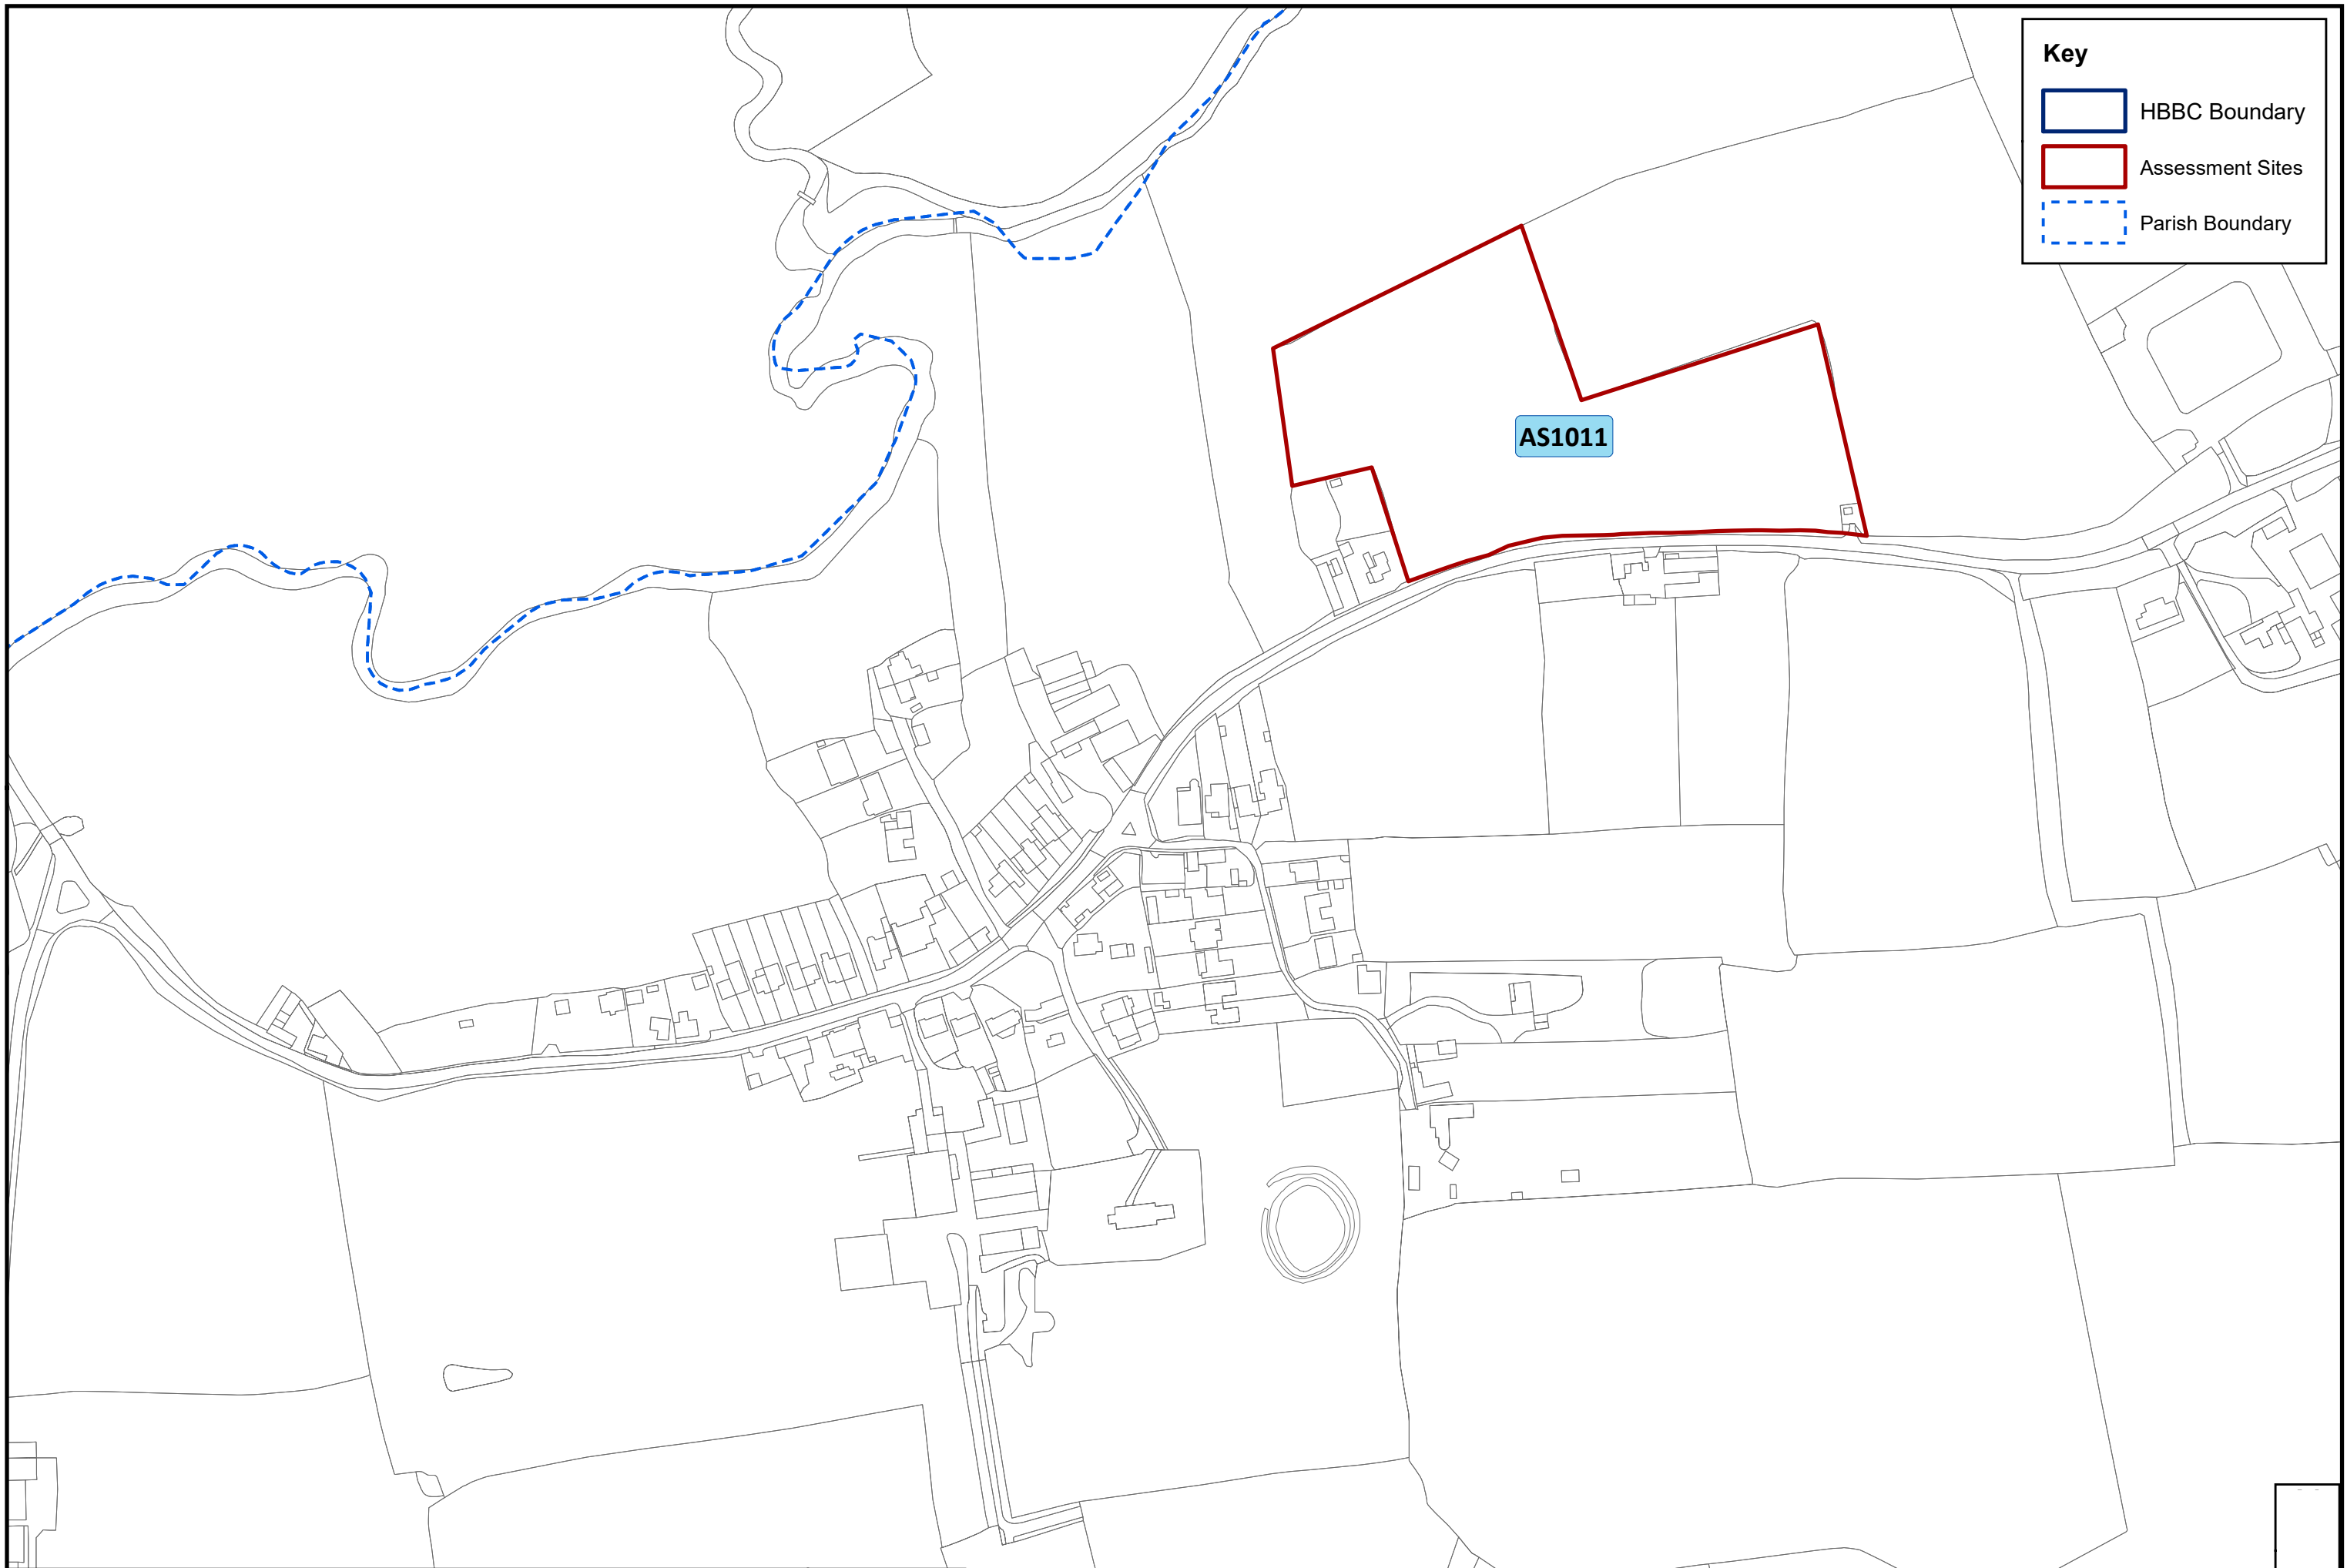

SHELAA 2022 Overview Map - Settlement: Nailstone

Key

- Assessment Sites
- Parish Boundary

SHELAA 2022 Overview Map - Settlement: Newbold Verdon

SHELAA 2022 Overview Map - Settlement: Norton Juxta Twycross

Key

-  HBBC Boundary
-  Assessment Sites
-  Parish Boundary

SHELAA 2022 Overview Map - Settlement: Peckleton

Key

-  HBBC Boundary
-  Assessment Sites
-  Parish Boundary

SHELAA 2022 Overview Map - Settlement: Ratby

Key

-  HBBC Boundary
-  Assessment Sites
-  Parish Boundary

SHELAA 2022 Overview Map - Settlement: Ratcliffe Culey

Key

-  HBBC Boundary
-  Assessment Sites
-  Parish Boundary

AS1011

SHELAA 2022 Overview Map - Settlement: Shackerstone

SHELAA 2022 Overview Map - Settlement: Sheepy Magna

SHELAA 2022 Overview Map - Settlement: Sibson

Key

-  HBBC Boundary
-  Assessment Sites
-  Parish Boundary

SHELAA 2022 Overview Map - Settlement: Stanton Under Bardon